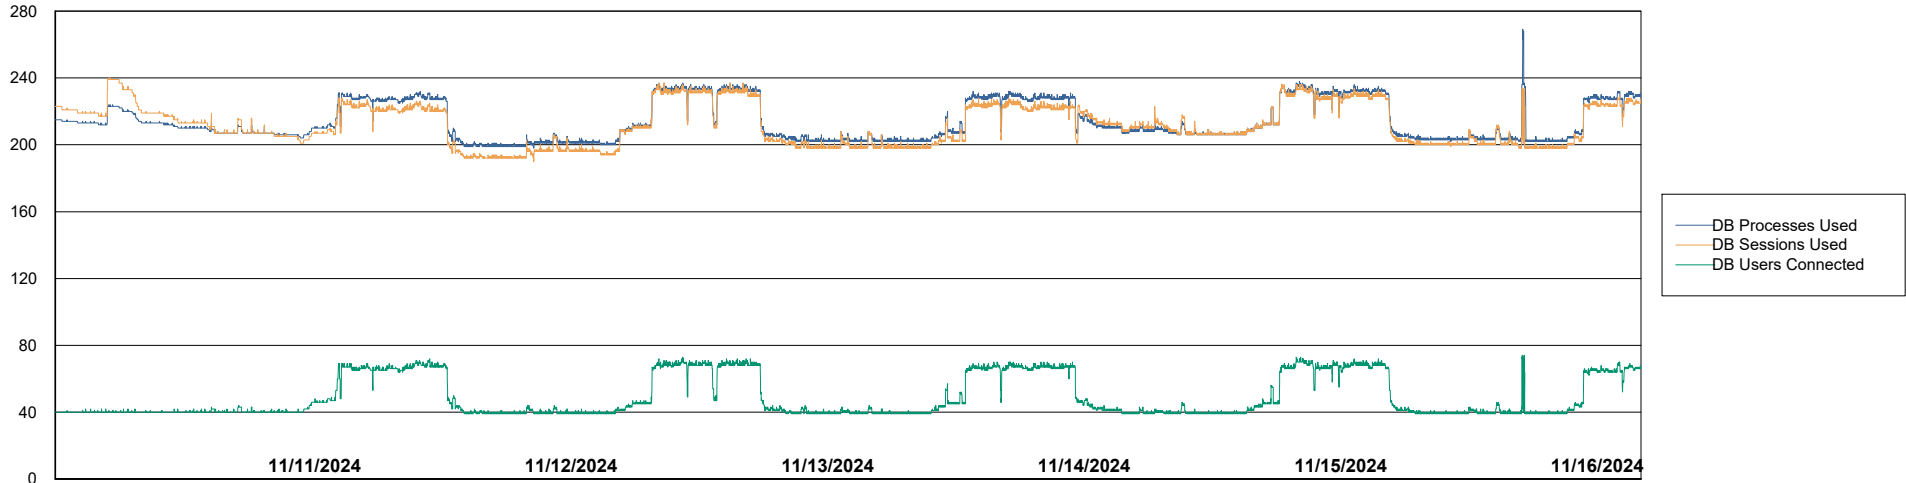

Database Performance CLO_PRD_CLO-ORA01_ABS1