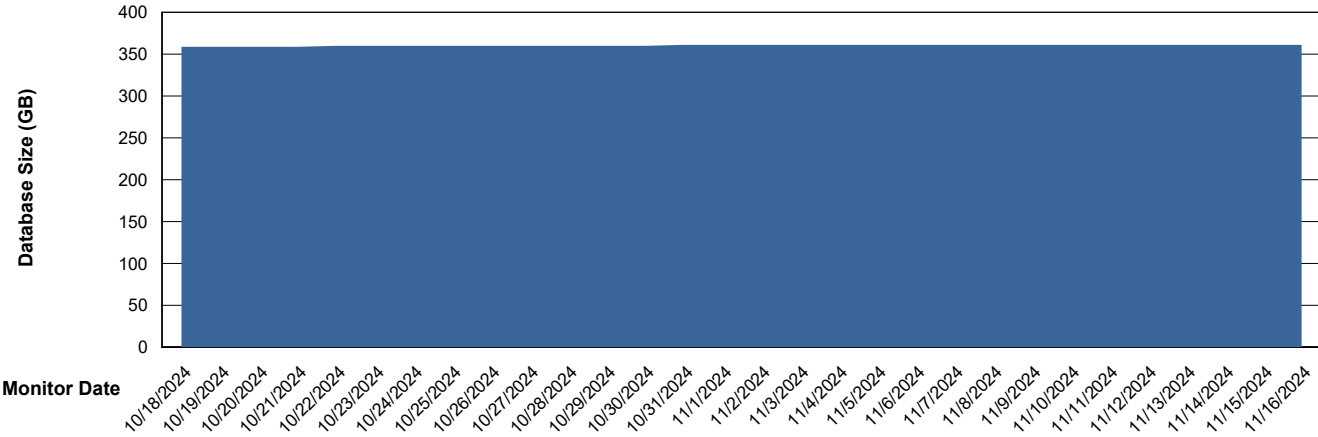

Database growth over last month

Database Tablespace CLO_PRD_CLO-ORA01_ABS1

Date	Tablespace Name	Filesize (Gb)	Usedsize (Gb)	Percentage free
11/16/2024	ABSDATA	114	94	18
	INDX	297	242	18
11/15/2024	ABSDATA	114	94	18
	INDX	297	242	18
11/14/2024	ABSDATA	114	94	18
	INDX	297	242	19
11/13/2024	ABSDATA	114	94	18
	INDX	297	242	19
11/12/2024	ABSDATA	114	94	18
	INDX	297	242	19
11/11/2024	ABSDATA	114	94	18
	INDX	297	242	19
11/10/2024	ABSDATA	114	94	18
	INDX	297	242	19