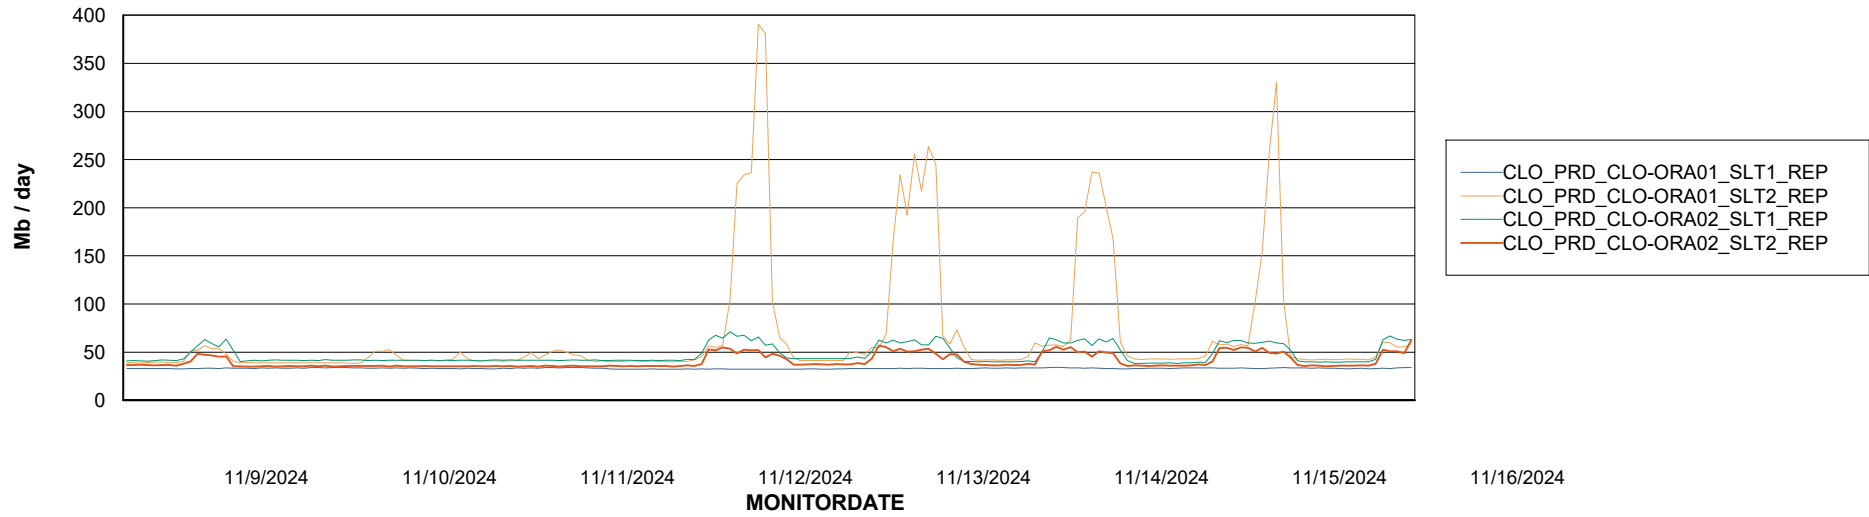

ABSSolute Application ReportServer Services

Avg memory used per ReportServer Service