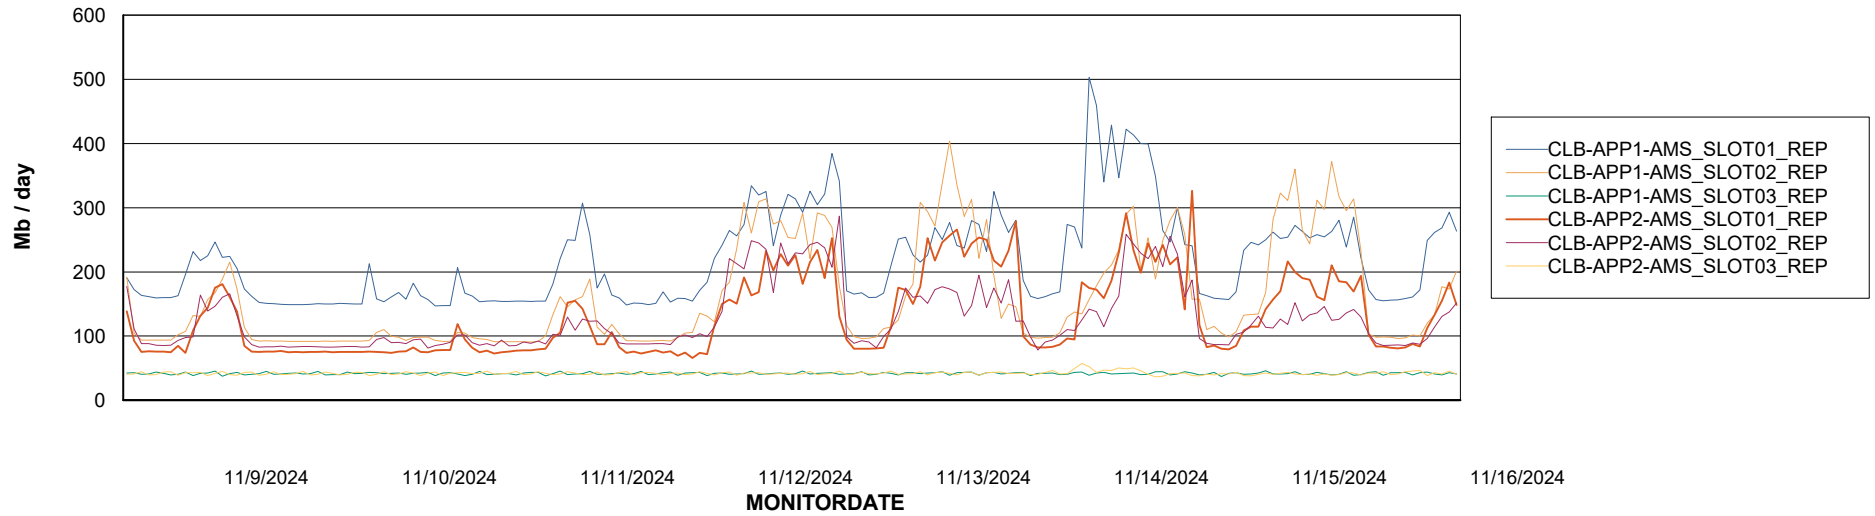

ABSSolute Application ReportServer Services

Avg memory used per ReportServer Service