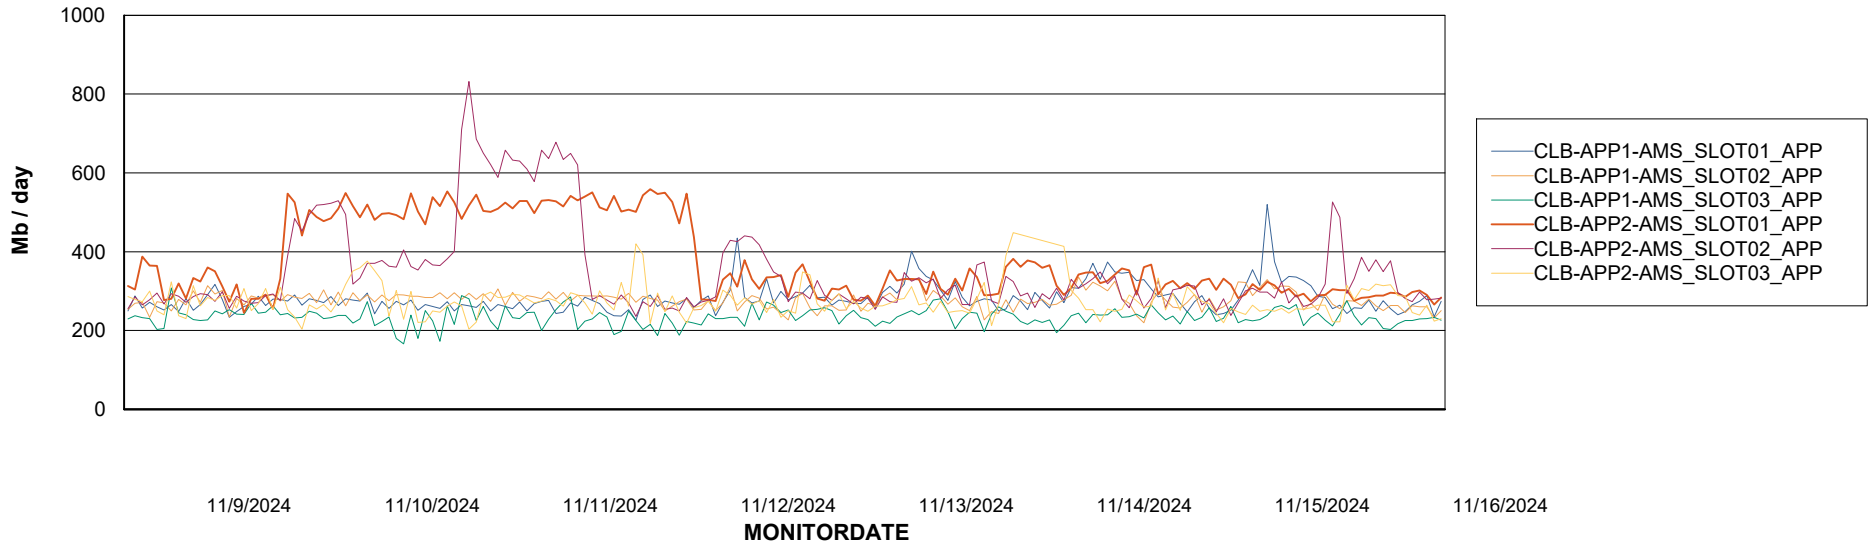

ABSSolute Application Server Services

Avg memory used per ABS Server Service