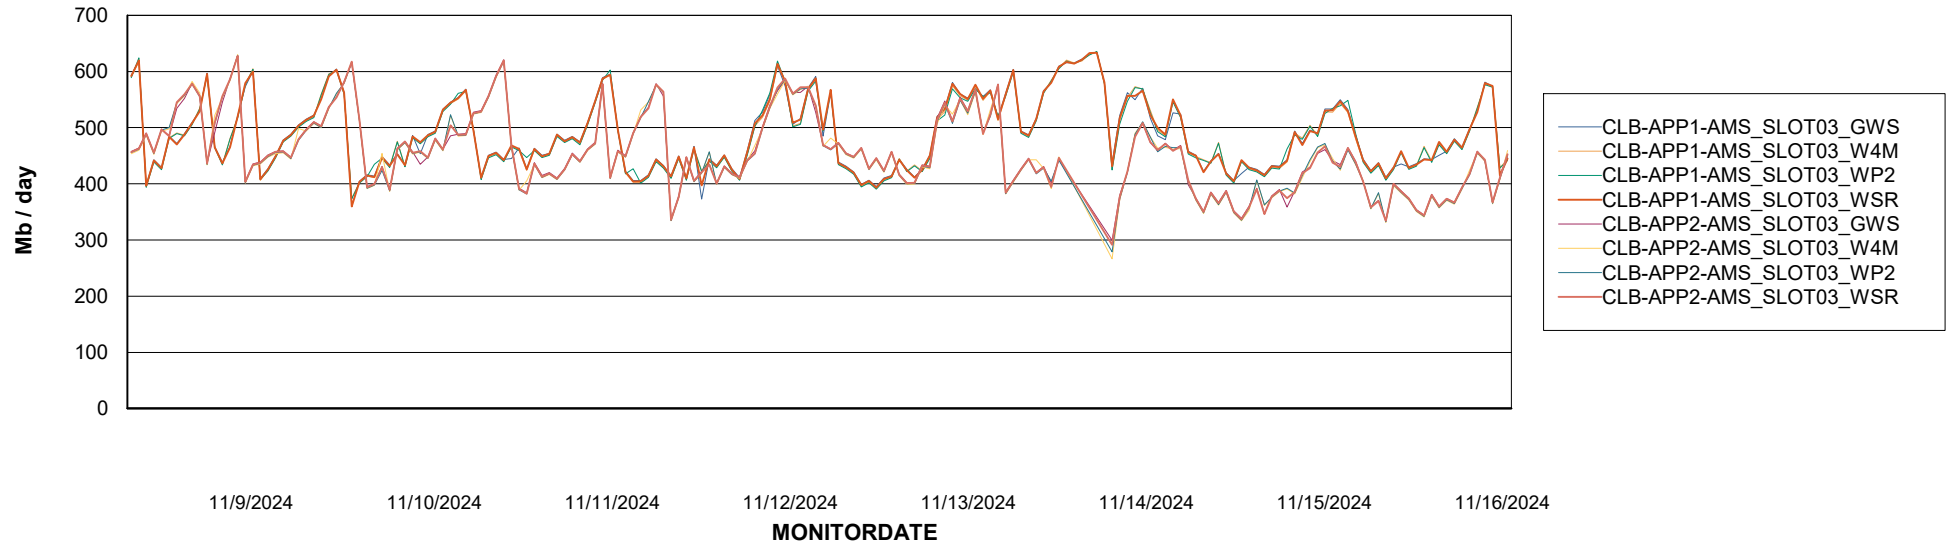

ABSSolute Web Component Services

Avg memory used per ABS Web component