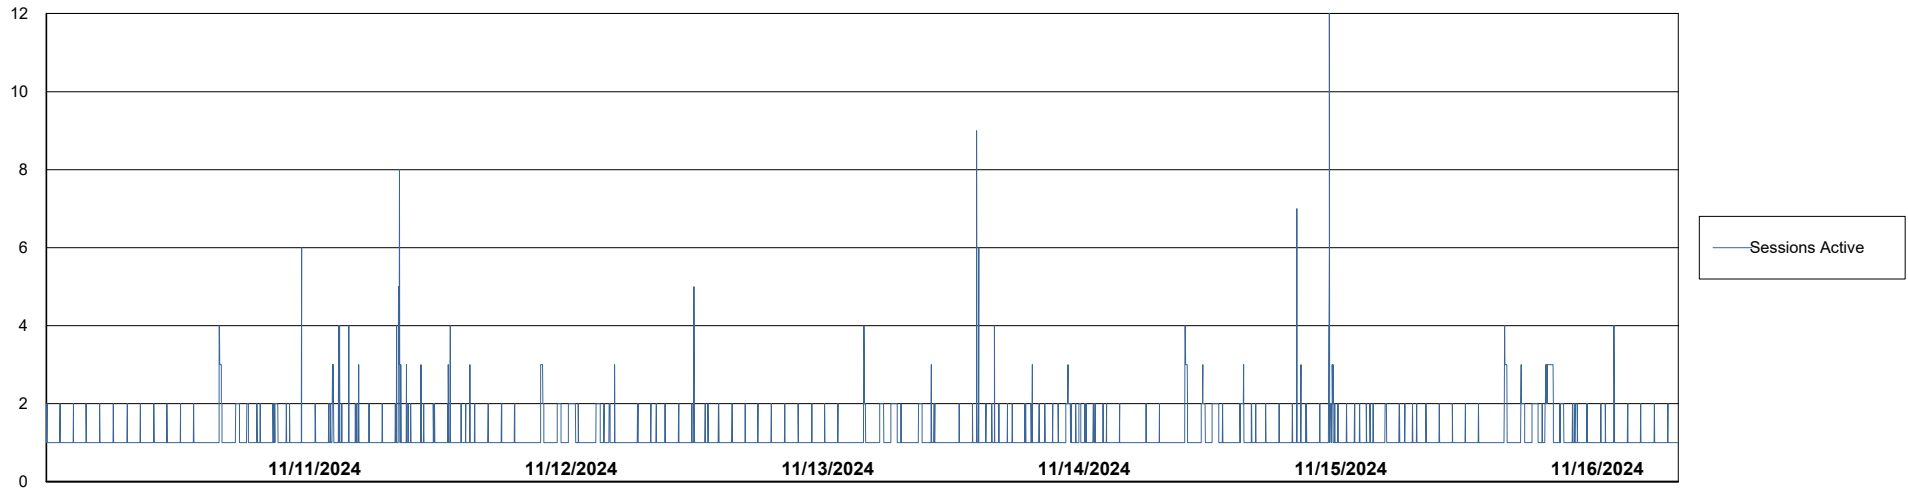

Database Performance CLB-BI-AMS_ABS1_DB