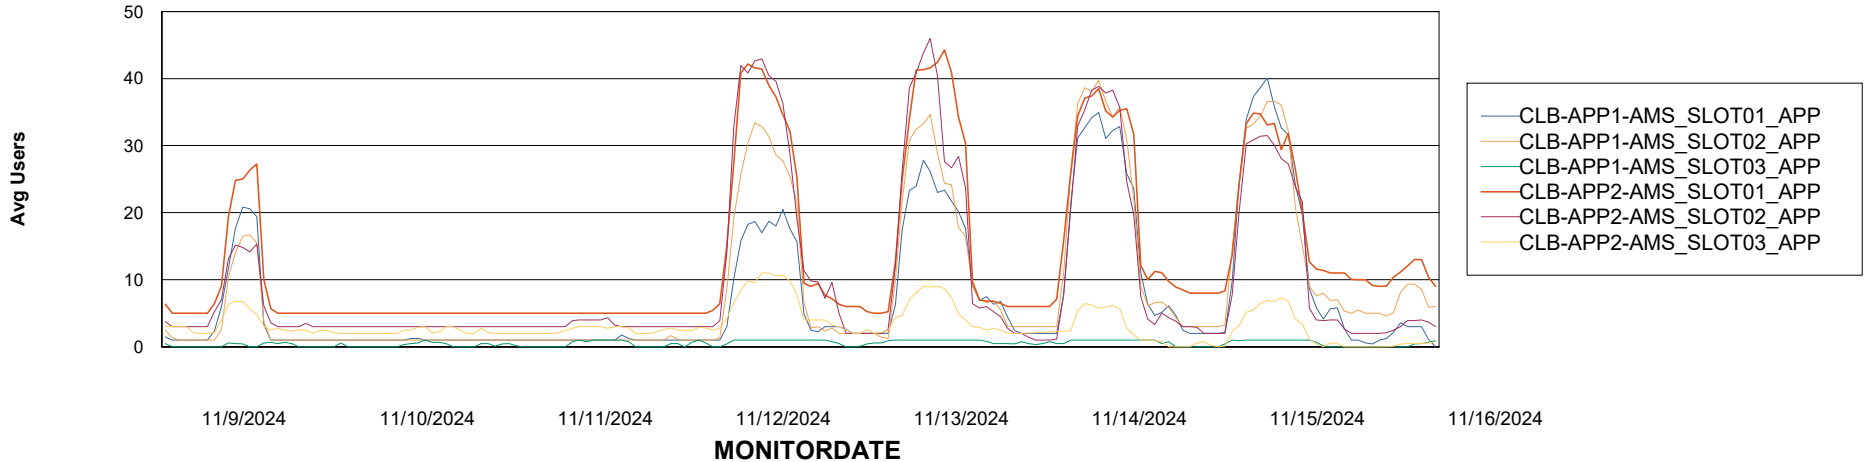

Avg users per day per ABS server