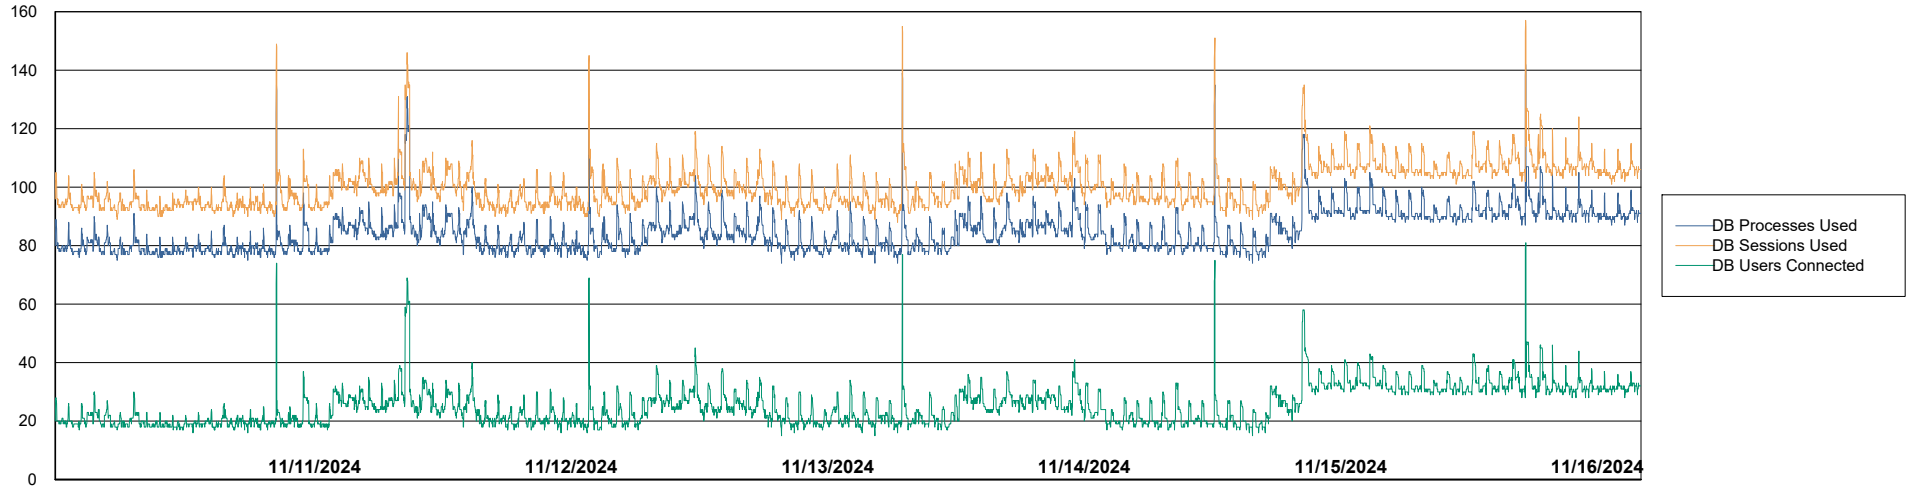

Database Performance CLB-BI-AMS_ABS1_DB