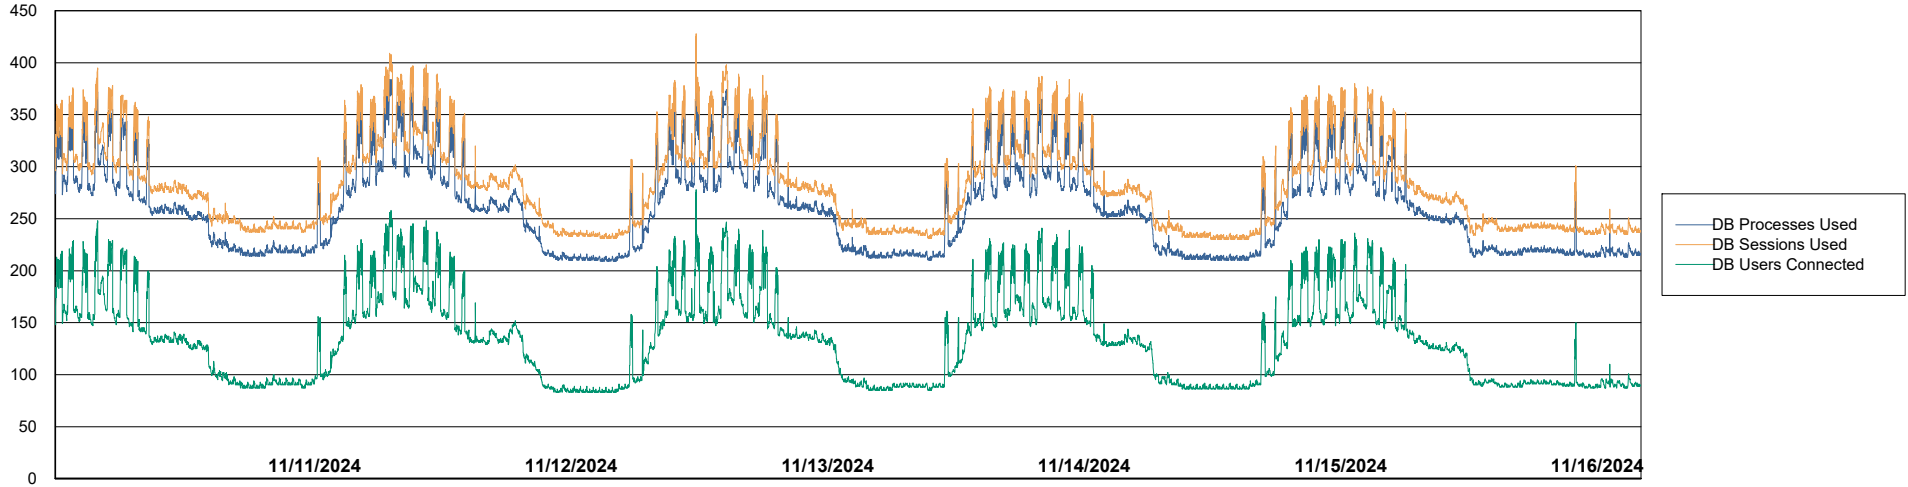

Harddisk Usage BNL_PRD_vm-absa03

	Free disk space on C: (%)	Total disk space on C: (Gb)	Used disk space on C: (Gb)	Free disk space on D: (%)	Total disk space on D: (Gb)	Used disk space on D: (Gb)	Free disk space on E: (%)	Total disk space on E: (Gb)	Used disk space on E: (Gb)
11/16/2024	67	127	41	40	127	76	92	64	5
11/15/2024	67	127	41	41	127	76	92	64	5
11/14/2024	67	127	41	41	127	76	92	64	5
11/13/2024	67	127	42	41	127	75	92	64	5
11/12/2024	67	127	42	41	127	75	92	64	5
11/11/2024	67	127	42	41	127	75	92	64	5
11/10/2024	67	127	42	41	127	75	92	64	5

Weekly SLA Customer Report

Customer BNL_Production
Database ID 83

Database Performance BNLDB_Production

Weekly SLA Customer Report

Customer BNL_Production
Database ID 83

Database Performance BNLDB_Standby

DB Processes Max 4
DB Processes Max 1,000
DB Processes Max 0