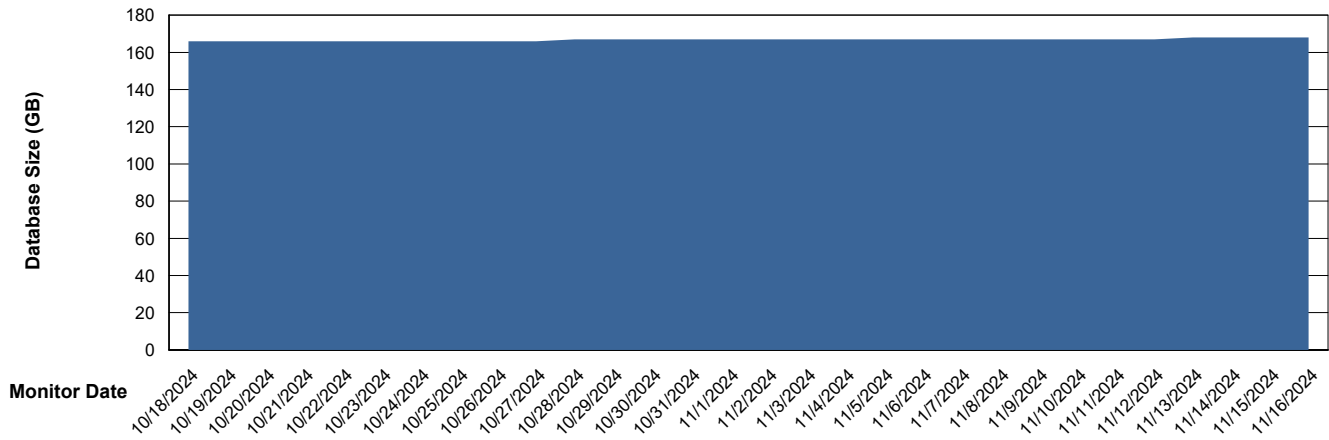

Customer AUJ_Production
Database ID 41

Database Performance AUJ_DB3_Primary

Weekly SLA Customer Report

Customer AUJ_Production
Database ID 41

DATABASE SIZE AUJ_ABSEM3_DB

Database growth over last month

DATABASE SIZE AUJ_BI3_DB

Database growth over last month

Weekly SLA Customer Report

Customer AUJ_Production
Database ID 41

DATABASE SIZE AUJ_DB3_Primary

Database growth over last month

Weekly SLA Customer Report

Customer AUJ_Production
 Database ID 41