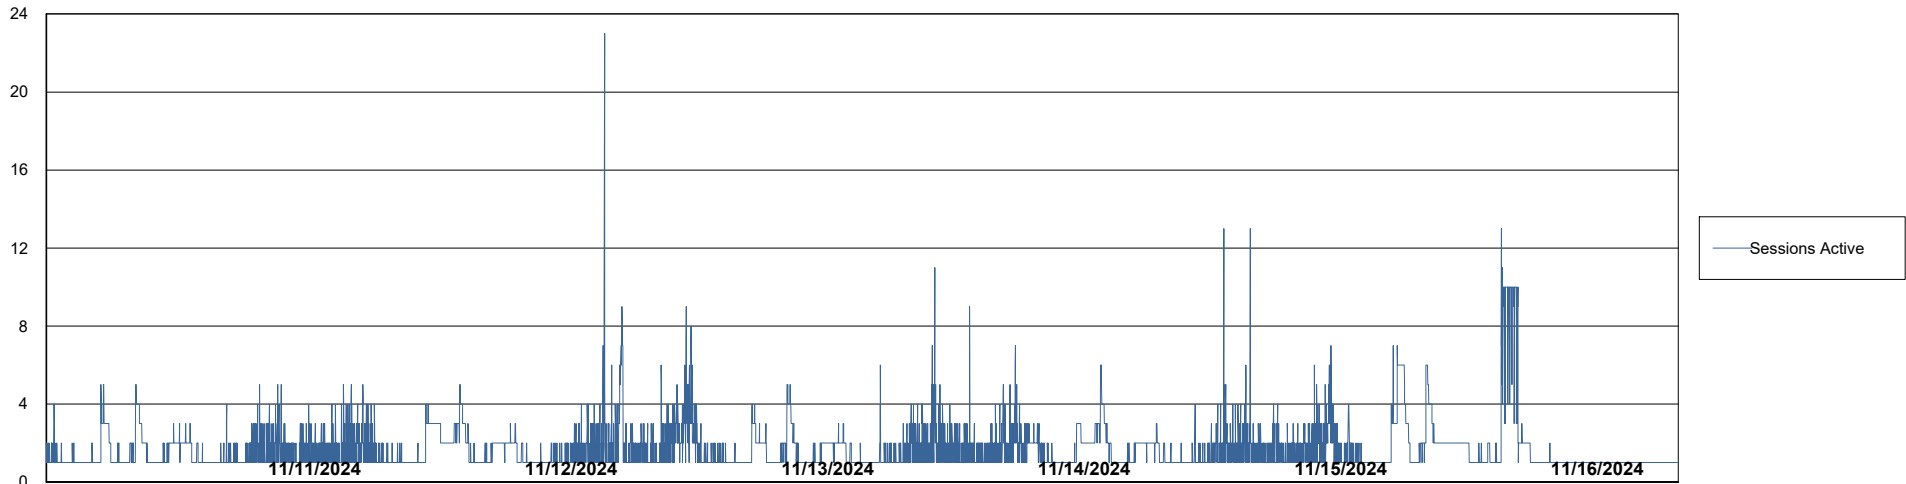

Database Performance AUJ_DB3_Primary