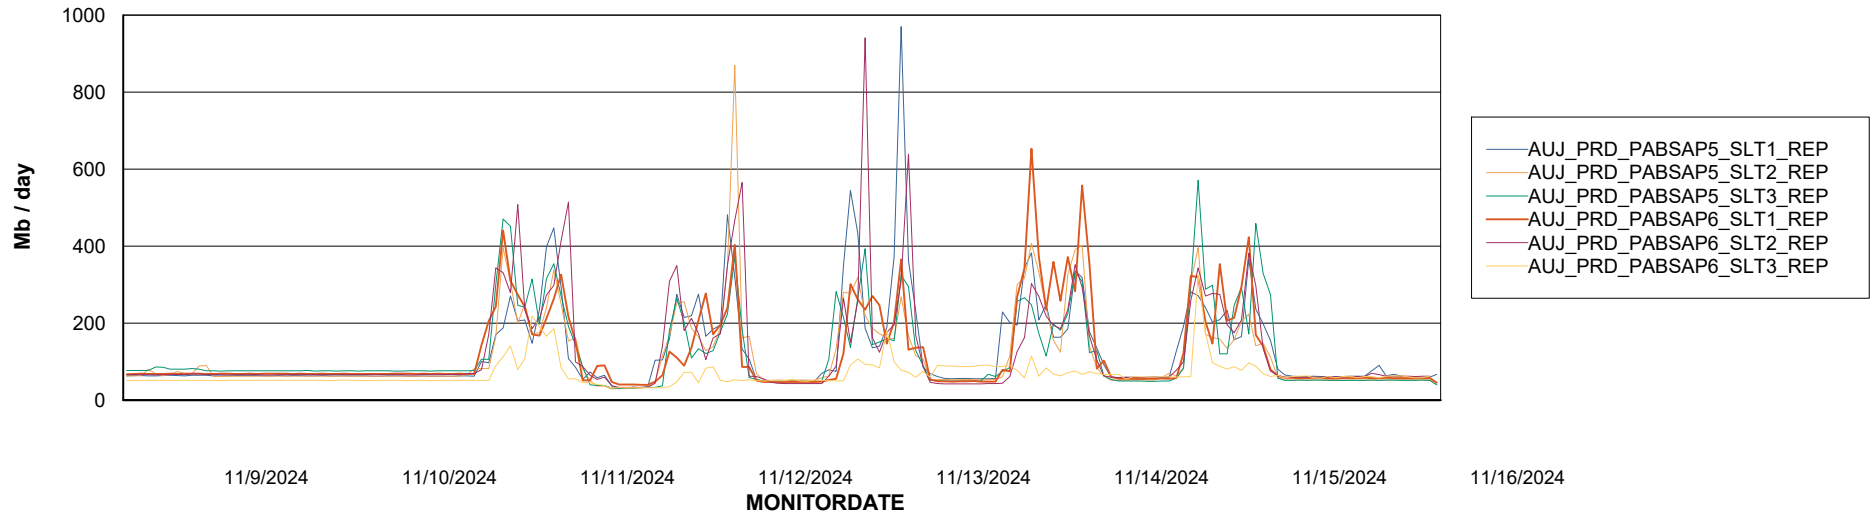

ABSSolute Application ReportServer Services

Avg memory used per ReportServer Service