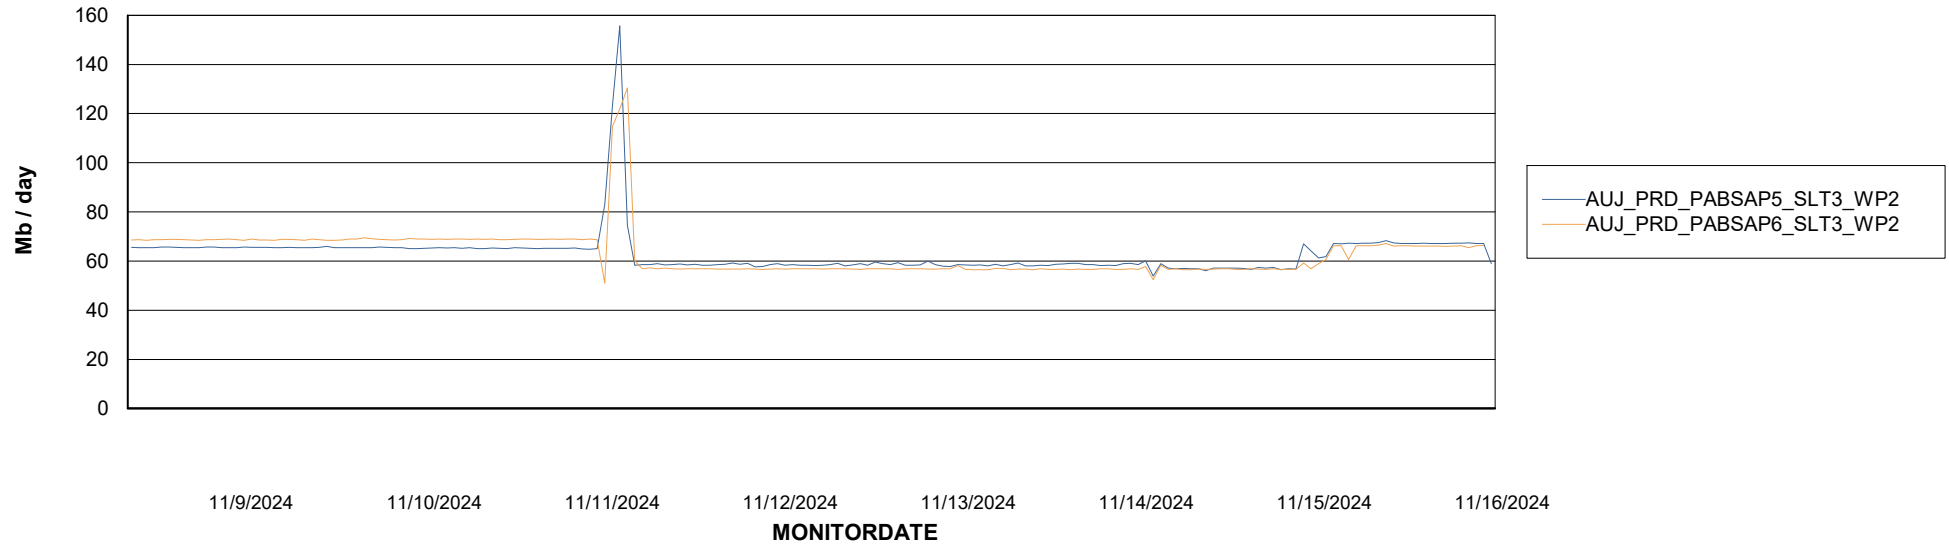

ABSSolute Application ReportServer Services

Avg memory used per ReportServer Service

Weekly SLA Customer Report

Customer AUJ_Production
Database ID 41

ABSSolute Web Component Services

Avg memory used per ABS Web component