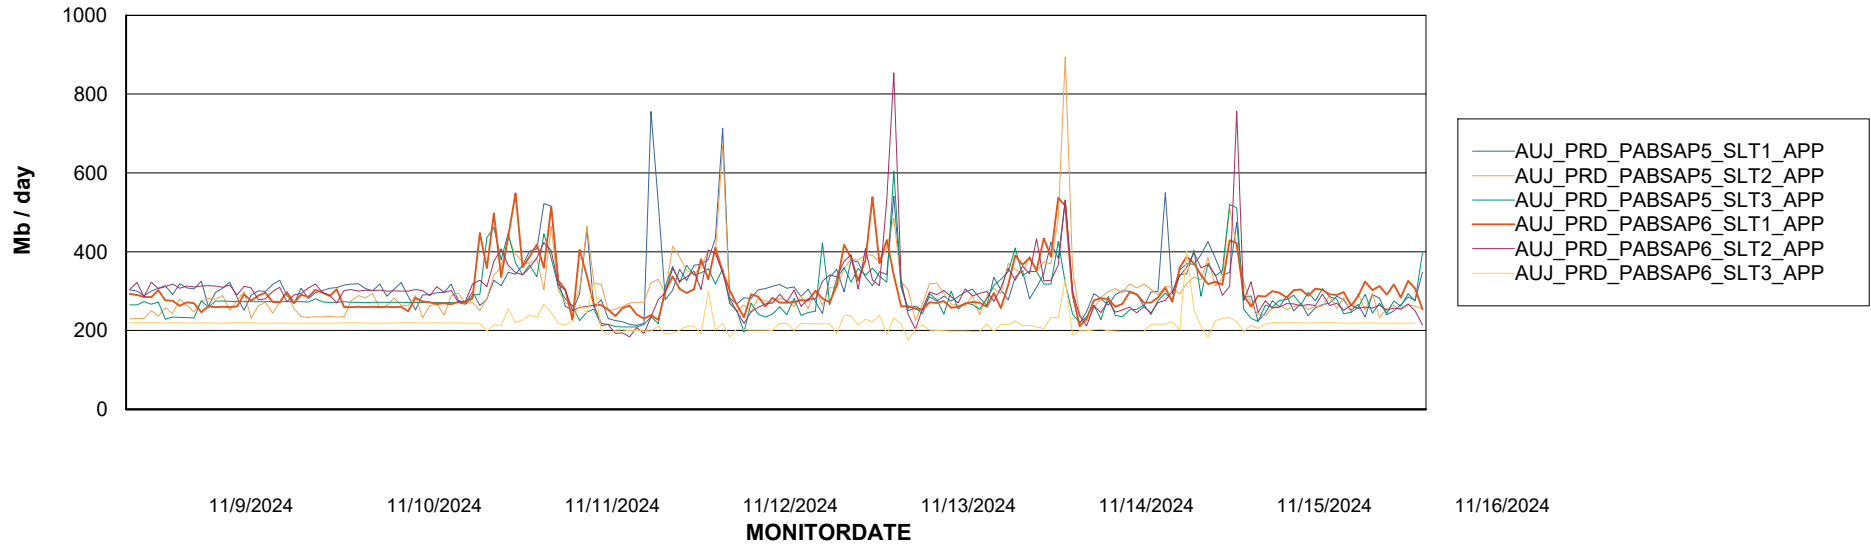

ABSSolute Application Server Services

Avg memory used per ABS Server Service