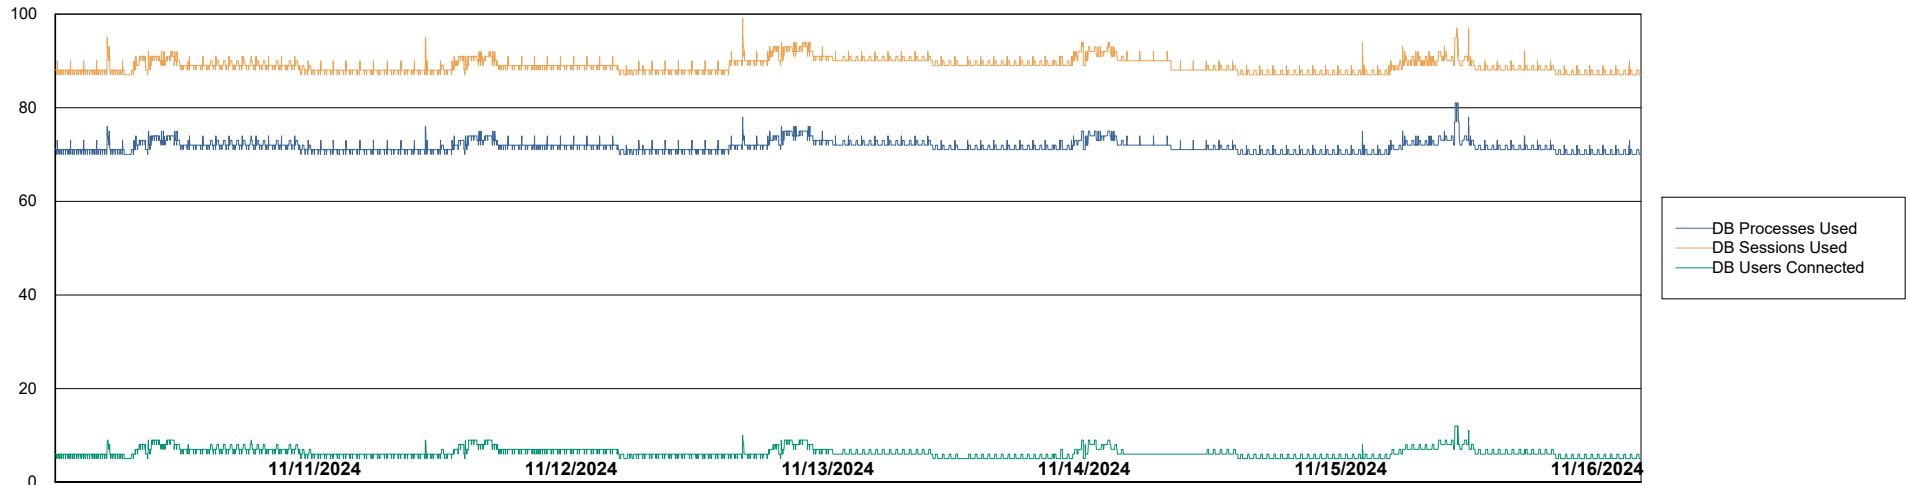

Weekly SLA Customer Report

Customer AUJ_Production
Database ID 41

Database Performance AUJ_ABSEM3_DB

Weekly SLA Customer Report

Customer AUJ_Production
Database ID 41

Database Performance AUJ_BI3_DB

Weekly SLA Customer Report