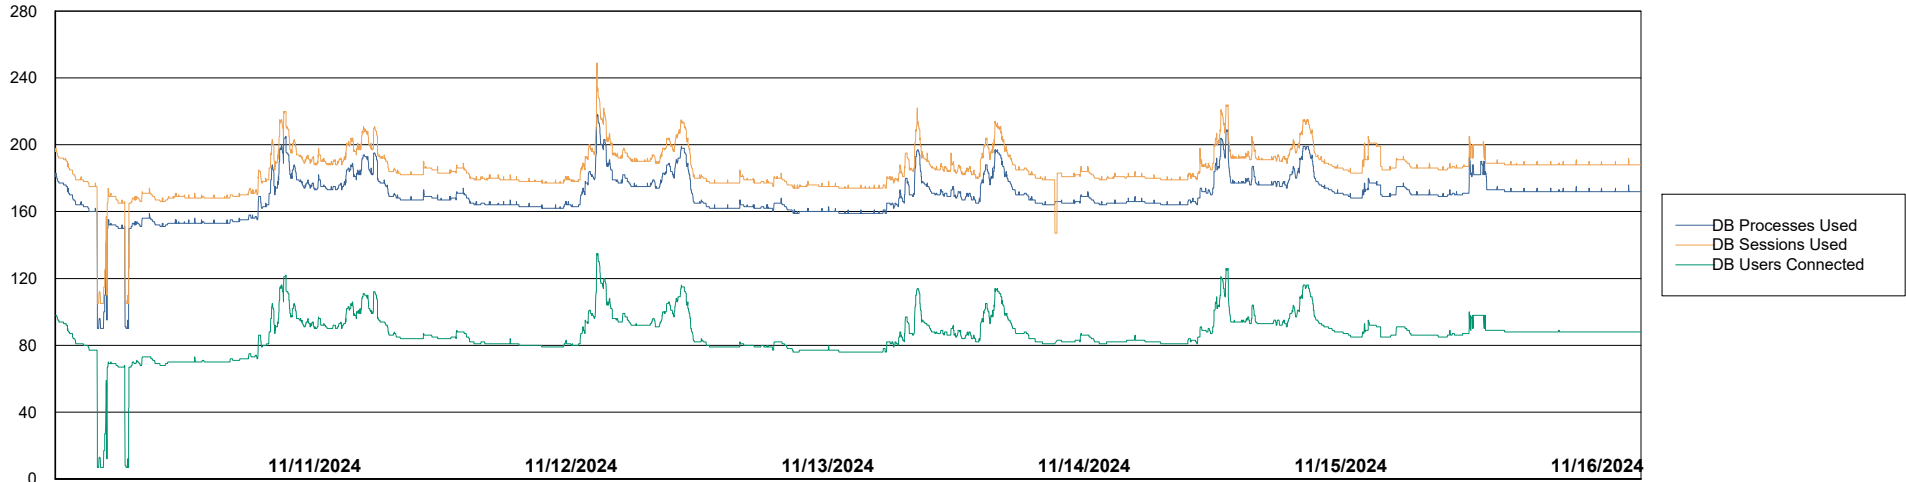

Database Performance AUJ_DB3_Primary