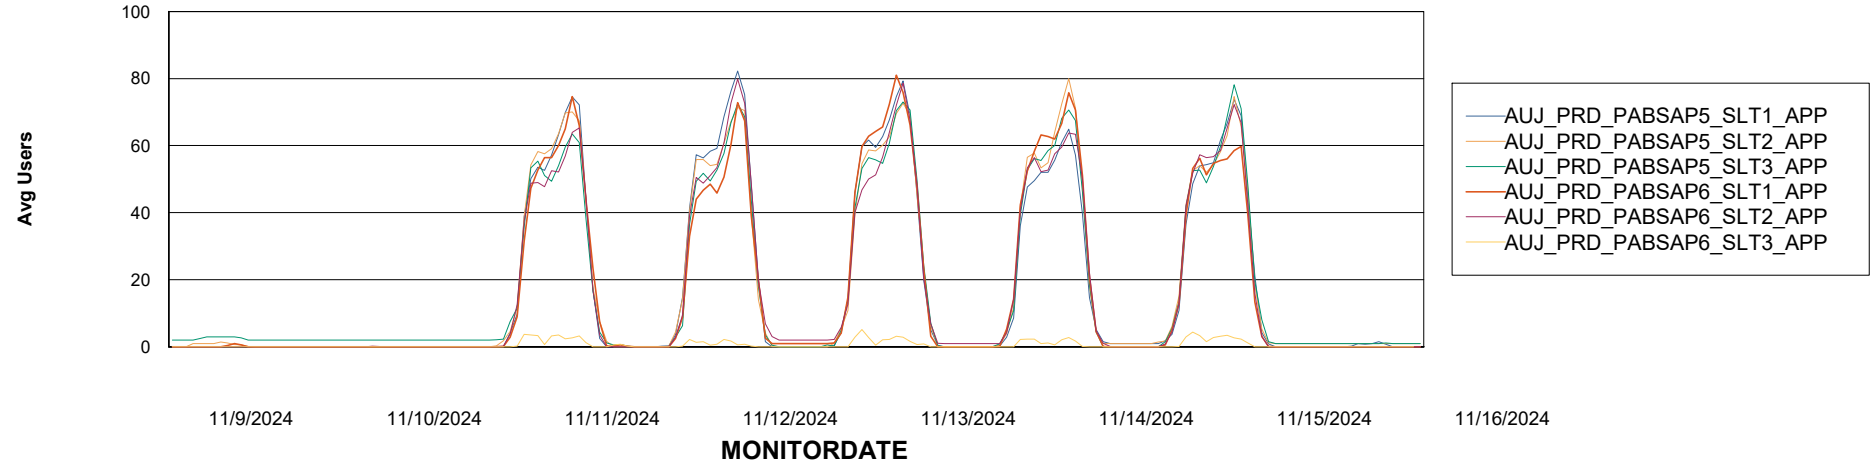

Weekly SLA Customer Report

Customer AUJ_Production
Database ID 41

BI last ETL error for	AUJ_BI3_DB
-----------------------	------------

Wed, 13-11-2024	None
Thu, 14-11-2024	None
Fri, 15-11-2024	None
Sun, 10-11-2024	None
Sat, 16-11-2024	None
Sun, 10-11-2024	None
Tue, 12-11-2024	None
Mon, 11-11-2024	None
Tue, 12-11-2024	None
Fri, 15-11-2024	None
Wed, 13-11-2024	None
Thu, 14-11-2024	None
Mon, 11-11-2024	None
Sat, 16-11-2024	None

Weekly SLA Customer Report

Customer AUJ_Production
Database ID 41

ABSSolute Application Server Services

Avg memory used per ABS Server Service

Avg users per day per ABS server

Weekly SLA Customer Report

Customer AUJ_Production
Database ID 41