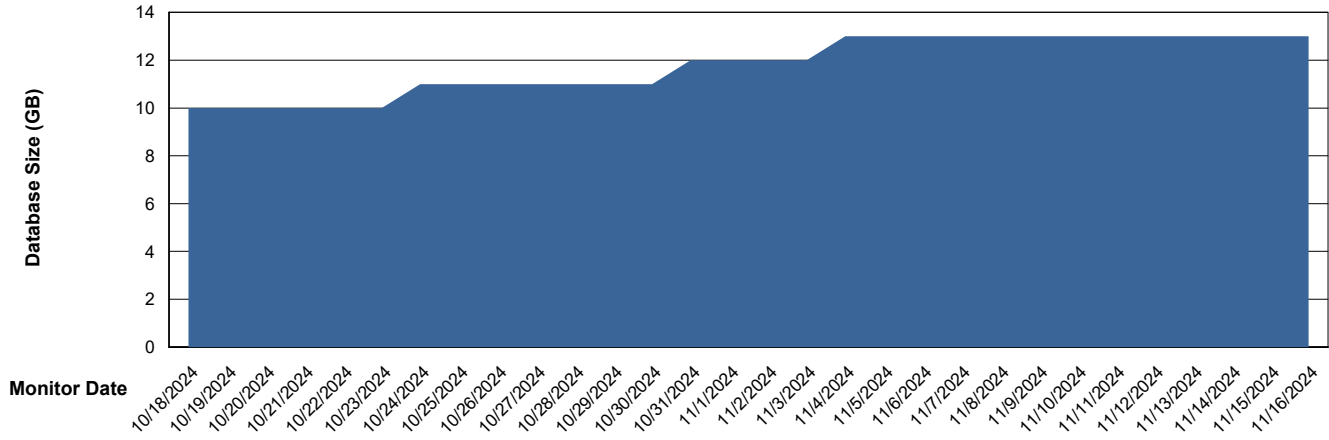

Customer AUJ_Production
Database ID 41

Database Performance AUJ_DB3_Primary

Weekly SLA Customer Report

Customer AUJ_Production
Database ID 41

DATABASE SIZE AUJ_ABSEM3_DB

Database growth over last month

DATABASE SIZE AUJ_BI3_DB

Database growth over last month

Weekly SLA Customer Report

Customer AUJ_Production
Database ID 41

DATABASE SIZE AUJ_DB3_Primary

Database growth over last month

Weekly SLA Customer Report

Customer AUJ_Production
 Database ID 41