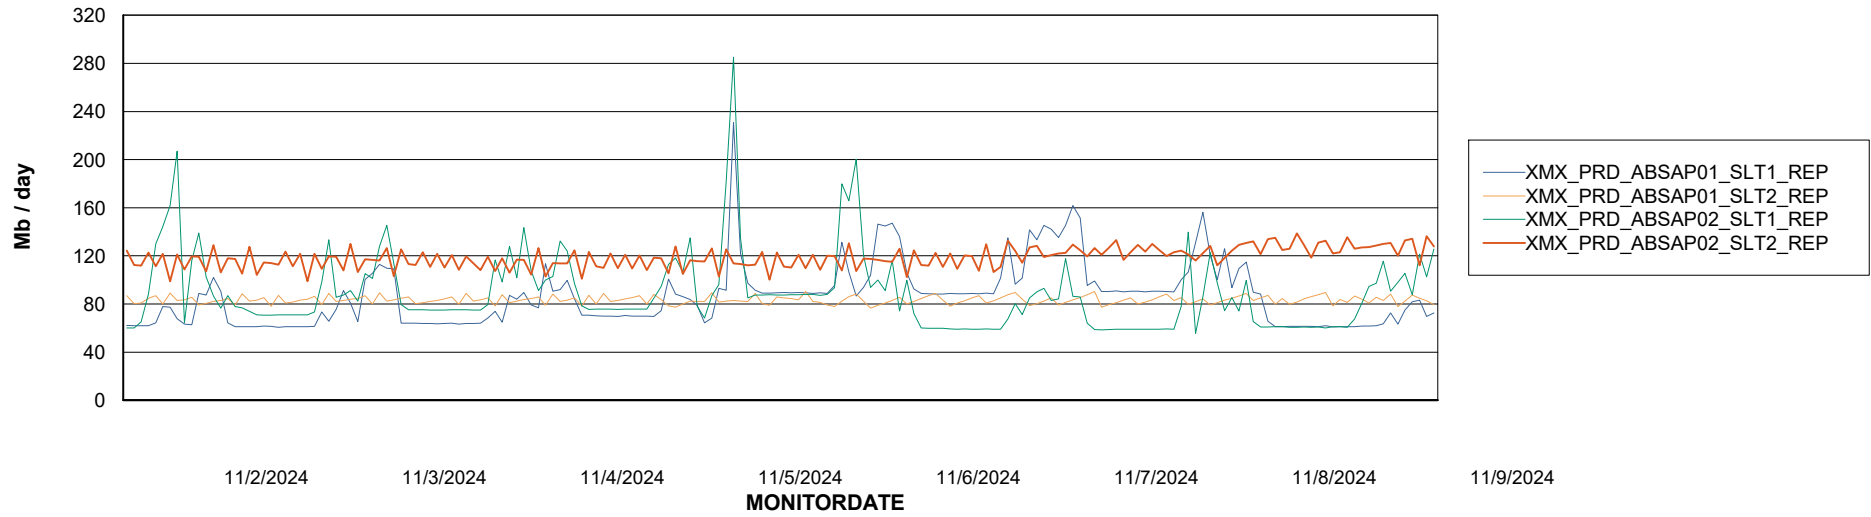

ABSSolute Application ReportServer Services

Avg memory used per ReportServer Service