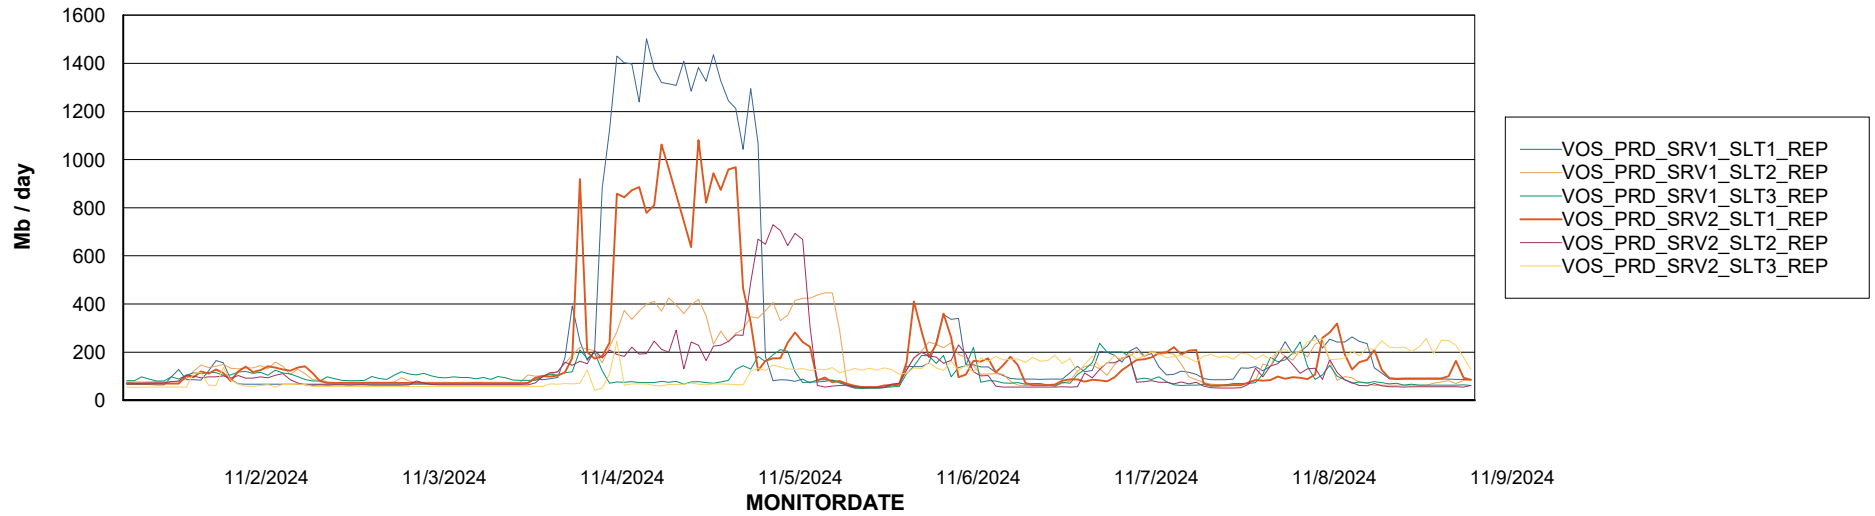

ABSSolute Application ReportServer Services

Avg memory used per ReportServer Service