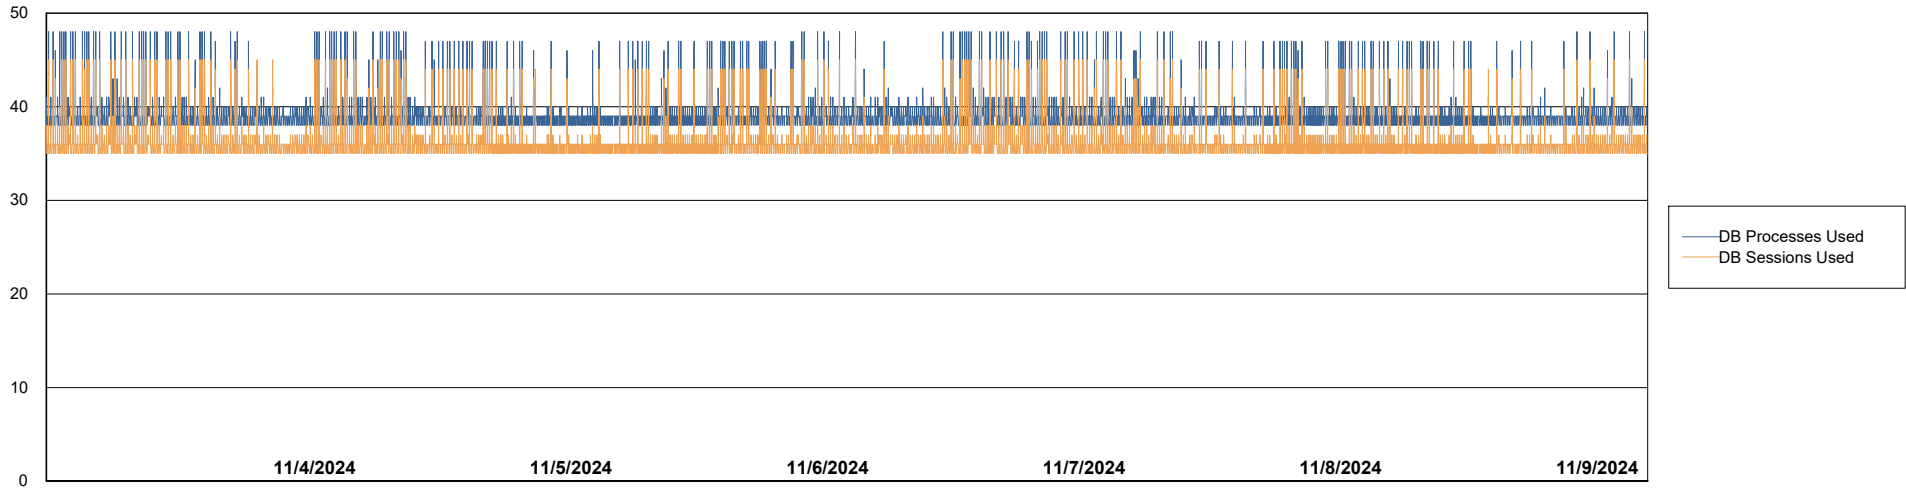

Database Performance VOS_PRD_ABSORA2-2022_HSBABS1

DB Processes Max 1,000