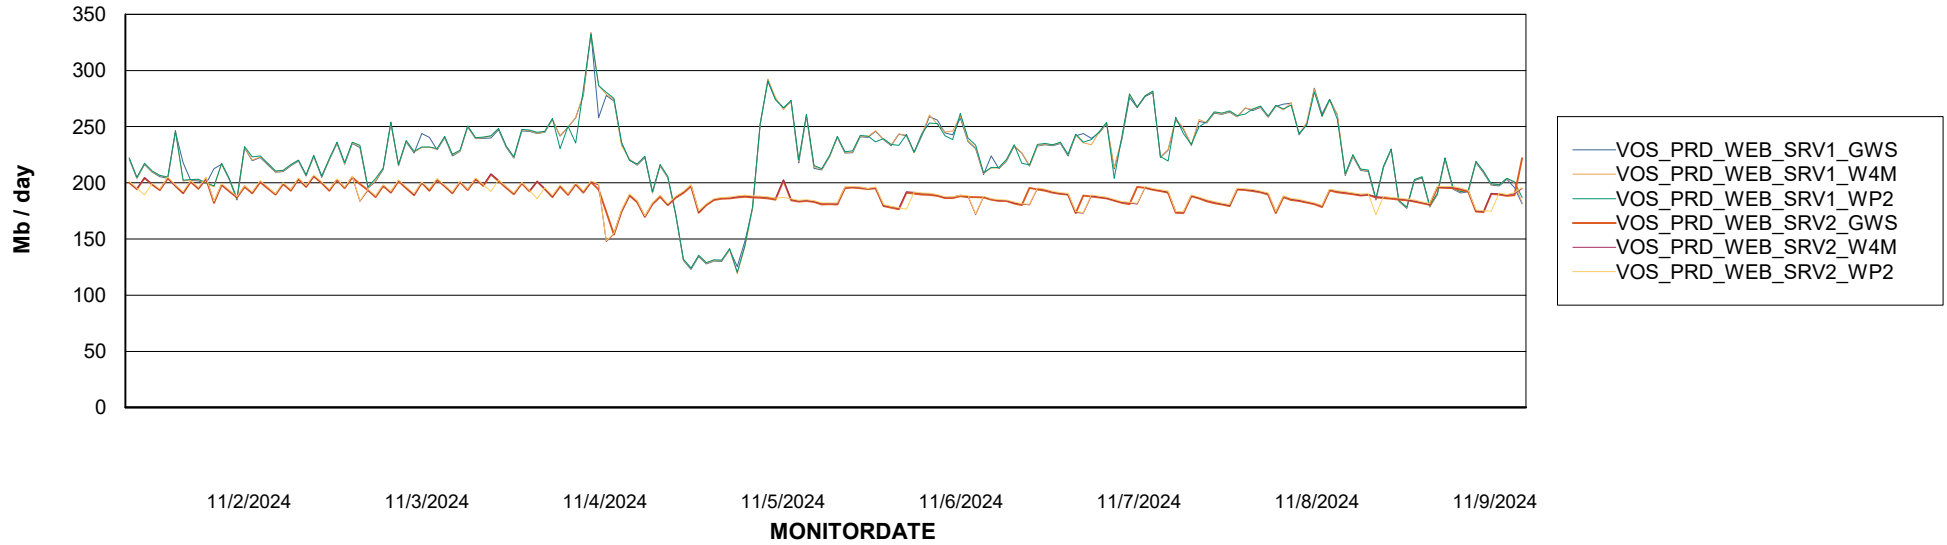

ABSSolute Application ReportServer Services

Avg memory used per ReportServer Service

Weekly SLA Customer Report

Customer VOS_Production
Database ID 143

ABSSolute Web Component Services

Avg memory used per ABS Web component