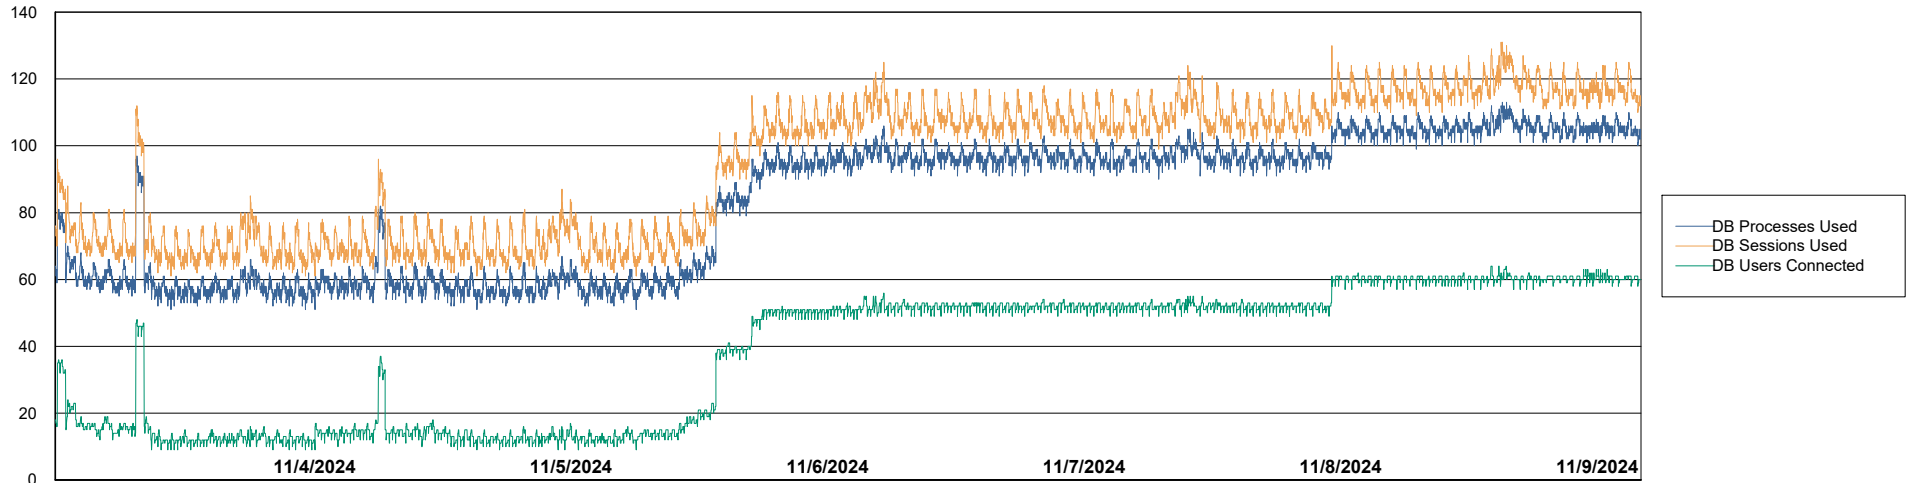

Database Performance VOS_PRD_ABSBI-2018_ABS1