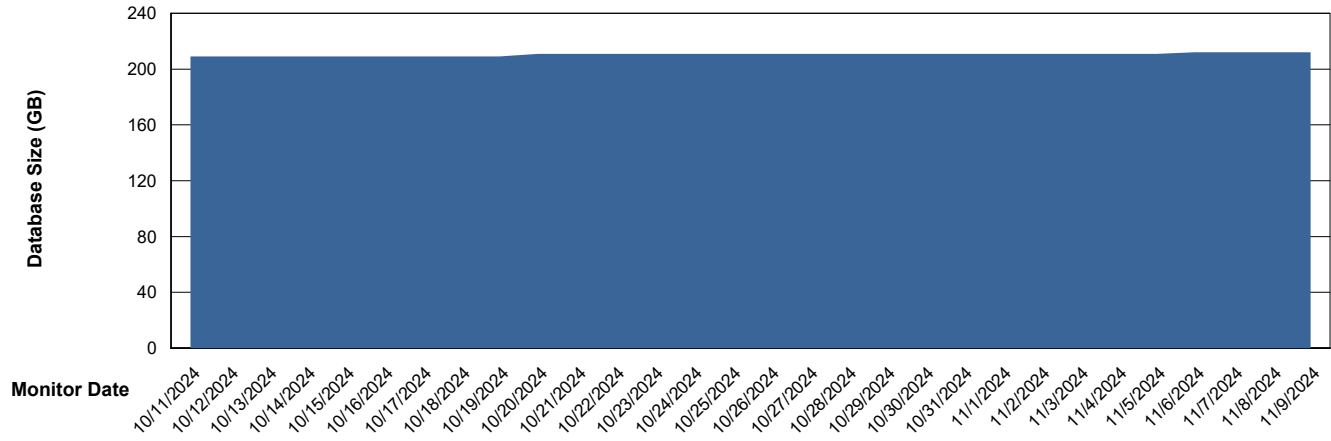

DATABASE SIZE VOS_PRD_ABSBI-2018_ABS1

Database growth over last month