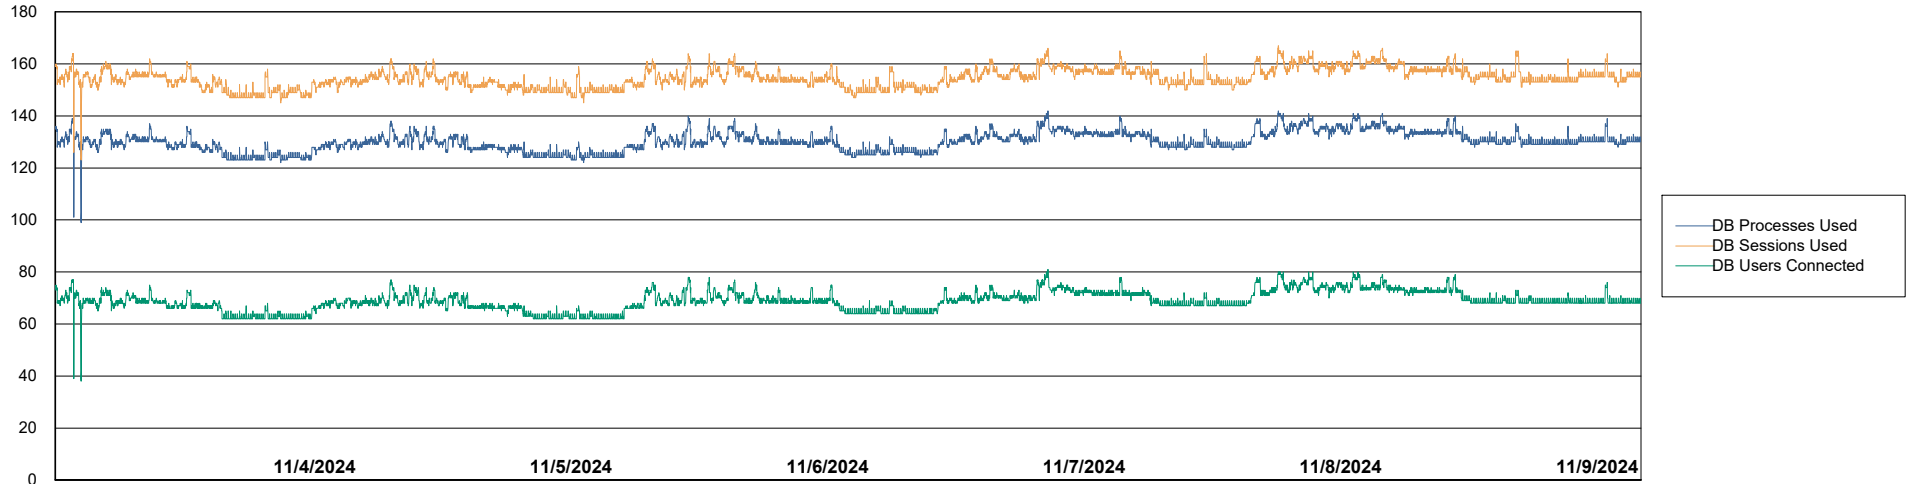

Weekly SLA Customer Report

Customer VOS_Production
Database ID 143

Database Performance VOS_PRD_ABSBI-2018_ABS1

Weekly SLA Customer Report

Customer VOS_Production
Database ID 143

Database Performance VOS_PRD_ABSORA1-2022_ABS1