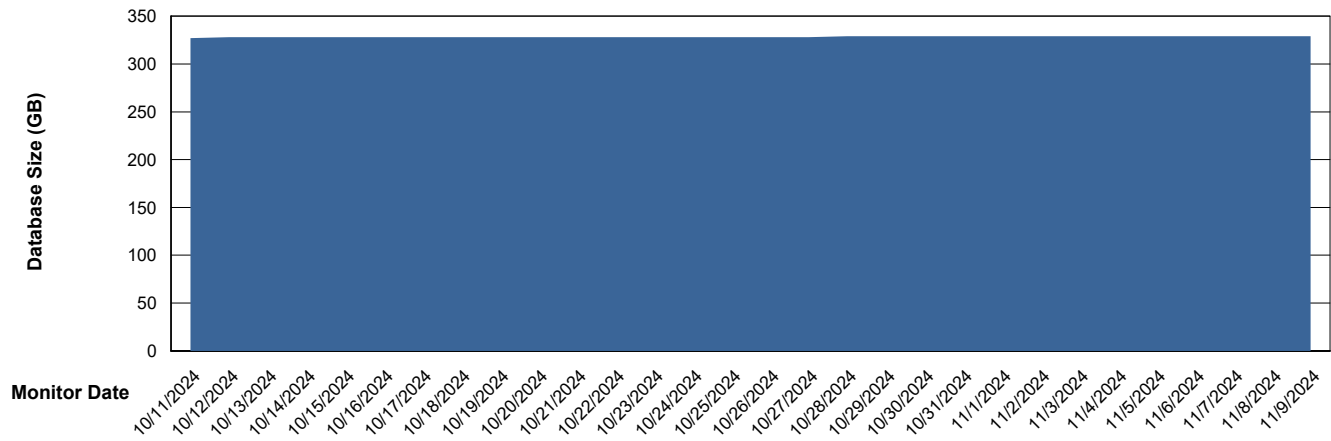

DATABASE SIZE VOS_PRD_ABSORA1-2022_ABS1

Database growth over last month