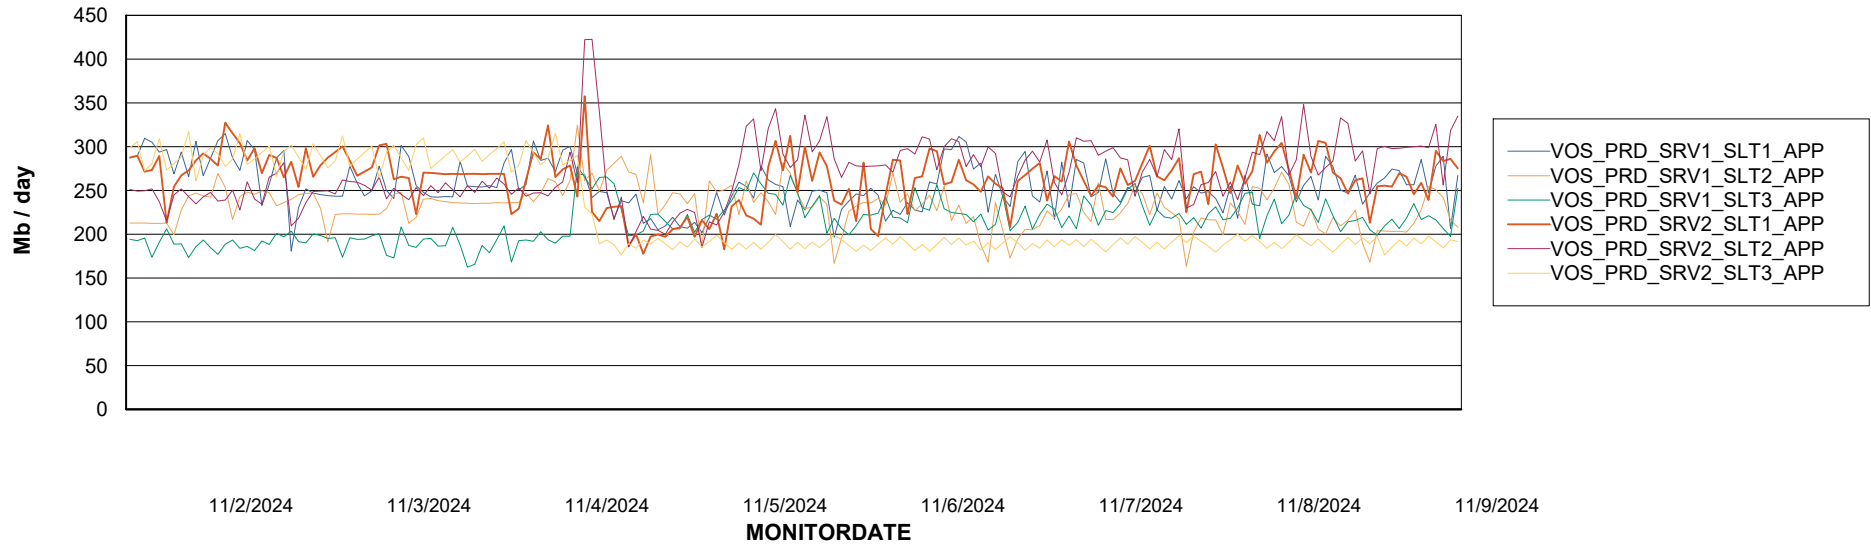

ABSSolute Application Server Services

Avg memory used per ABS Server Service