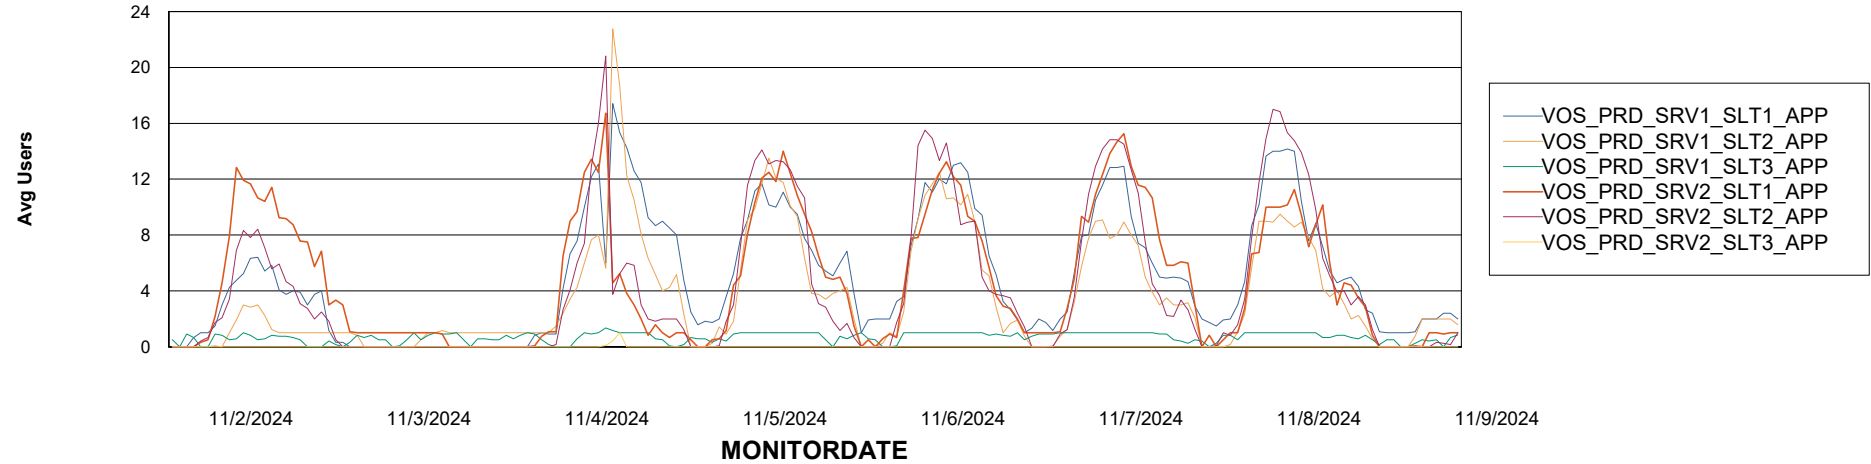

Weekly SLA Customer Report

Customer VOS_Production
Database ID 143

ABSSolute Application Server Services

Avg memory used per ABS Server Service

Avg users per day per ABS server

Weekly SLA Customer Report

Customer VOS_Production
Database ID 143