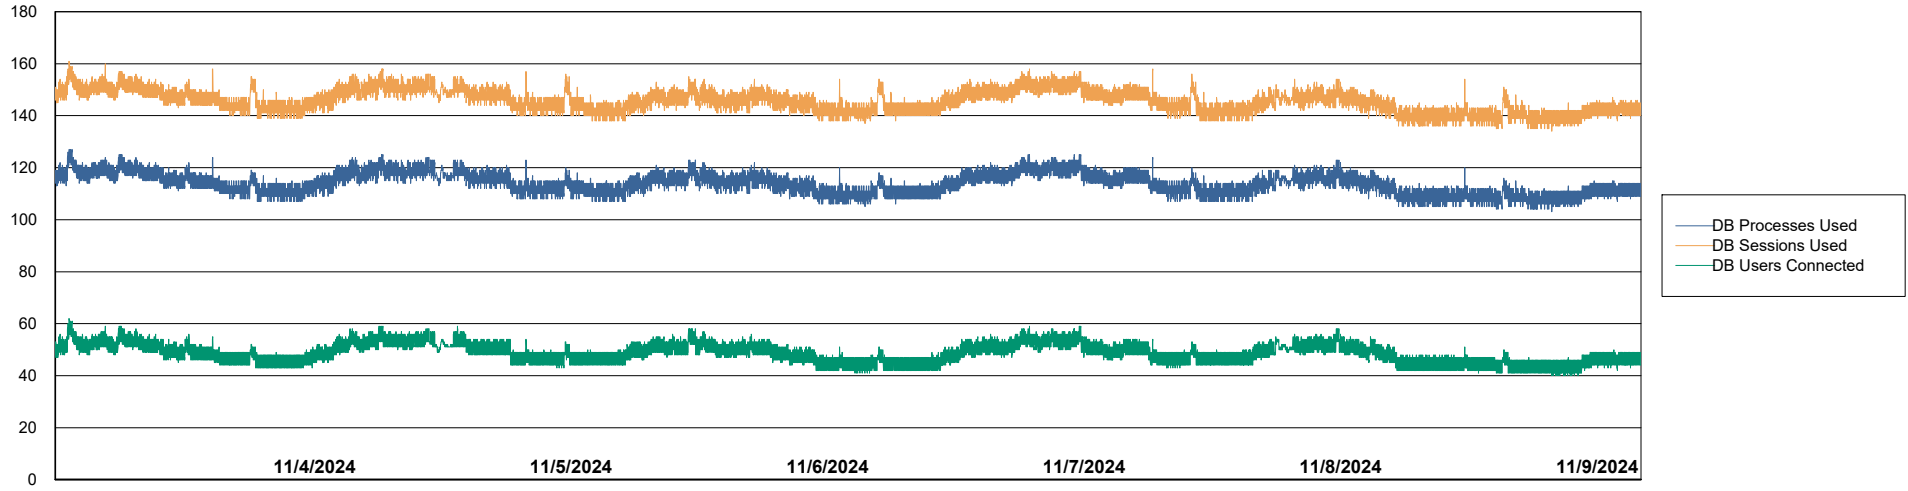

Harddisk Usage VEN_PRD_VENABS07_SB-DB

	Free disk space on C: (%)	Total disk space on C: (Gb)	Used disk space on C: (Gb)	Free disk space on D: (%)	Total disk space on D: (Gb)	Used disk space on D: (Gb)	Free disk space on E: (%)	Total disk space on E: (Gb)	Used disk space on E: (Gb)
11/9/2024	27	102	75	22	1,100	863	93	400	29
11/8/2024	27	102	75	22	1,100	863	92	400	30
11/7/2024	27	102	75	22	1,100	863	90	400	40
11/6/2024	27	102	75	22	1,100	863	90	400	38
11/5/2024	27	102	75	22	1,100	863	90	400	38
11/4/2024	27	102	74	22	1,100	863	91	400	35
11/3/2024	27	102	74	22	1,100	863	92	400	32

Weekly SLA Customer Report

Customer VEN_Production
Database ID 35

Database Performance VENDB_Production_ABS1

Weekly SLA Customer Report

Customer VEN_Production
Database ID 35

Database Performance VENDB_Standby_ABS1_SB