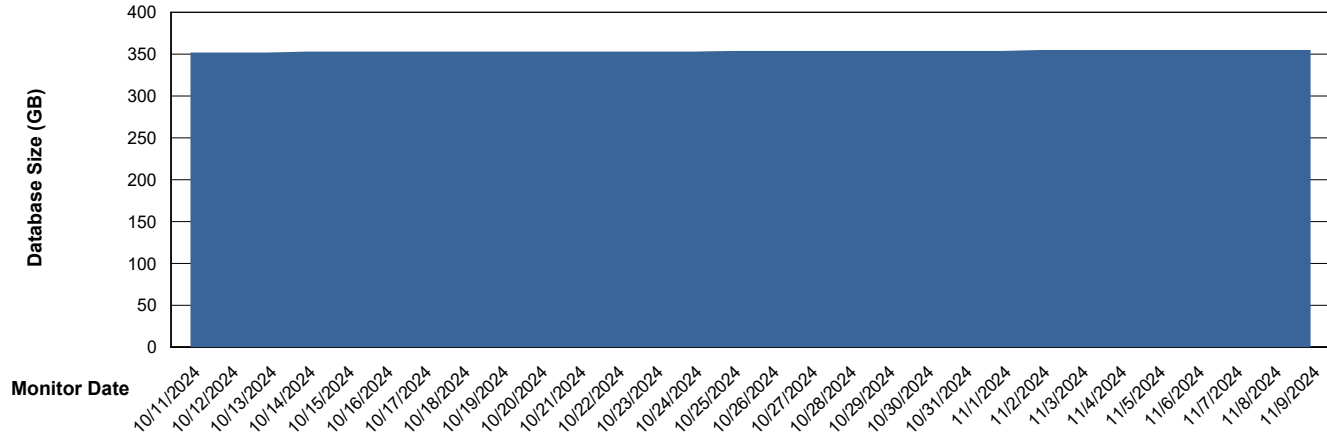

DATABASE SIZE STK_PRD_ABSDBORACLE01_ABS1

Database growth over last month