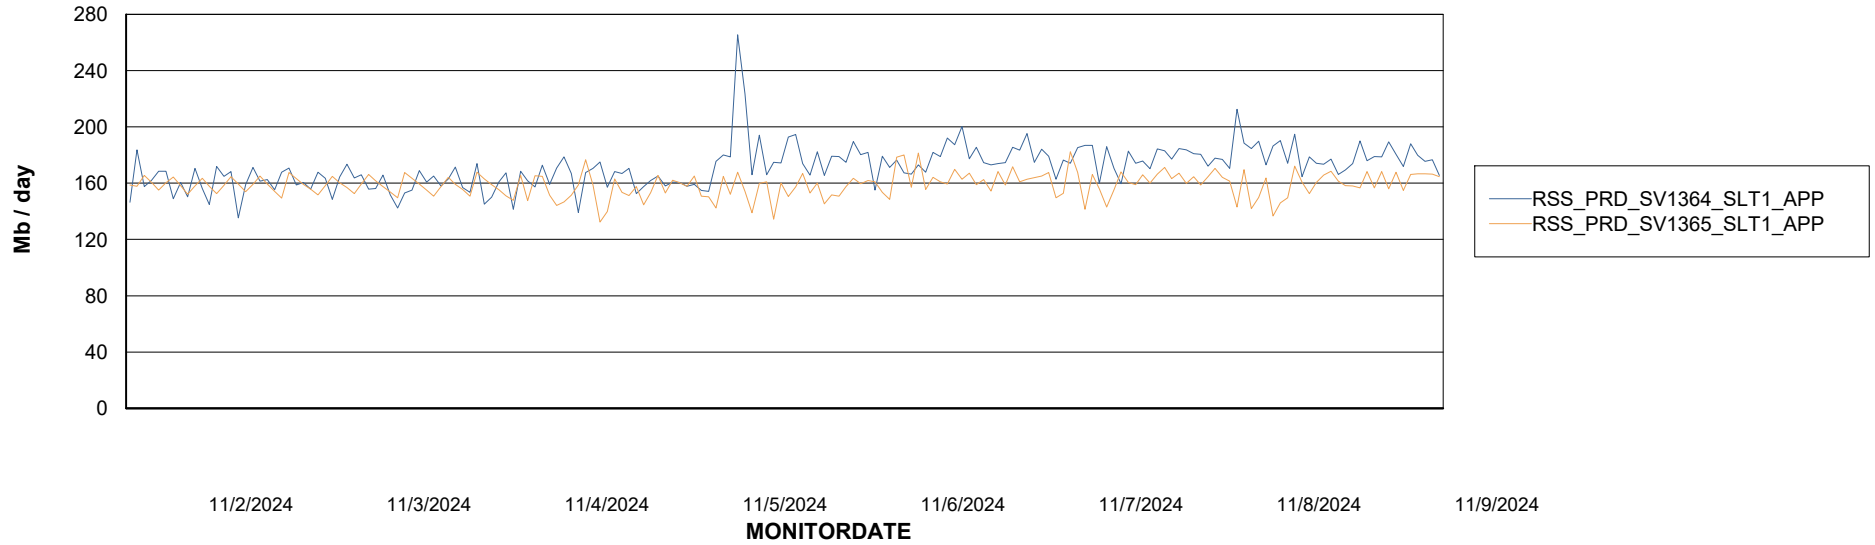

ABSSolute Application Server Services

Avg memory used per ABS Server Service