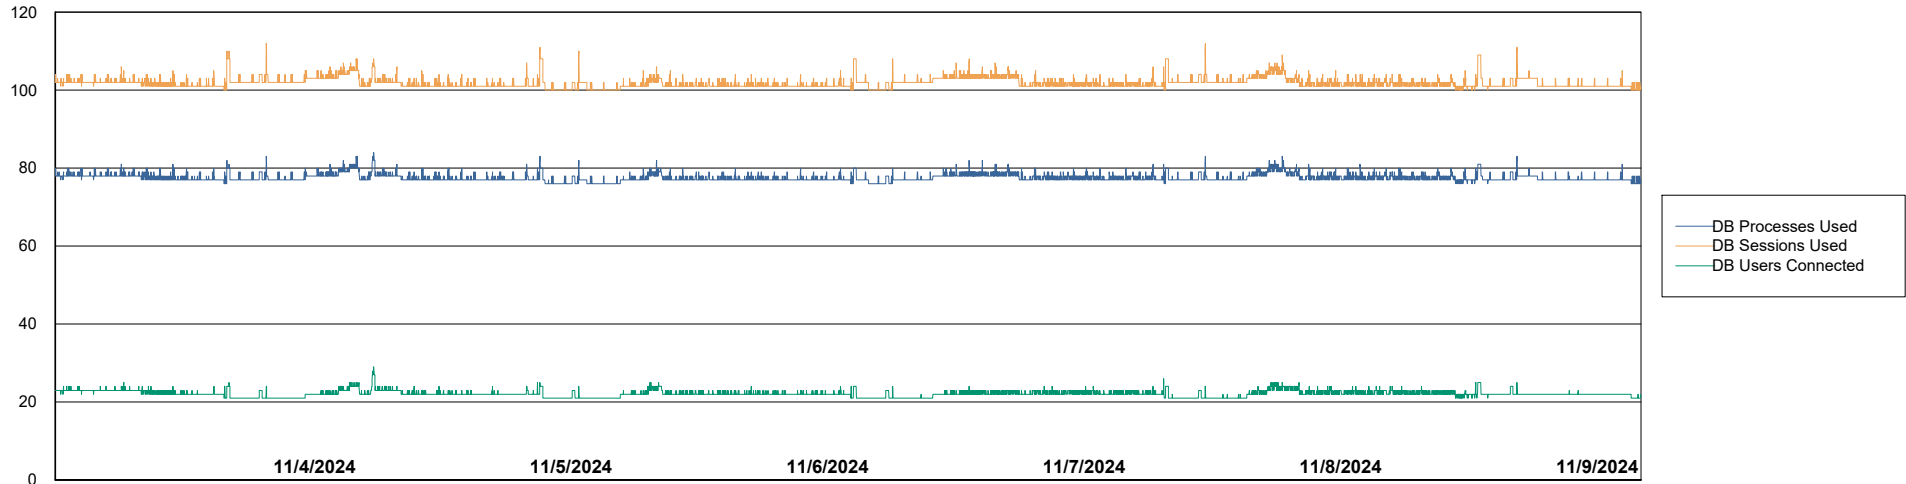

Database Performance RSS_PRD_SV1364_PRD_ABS1