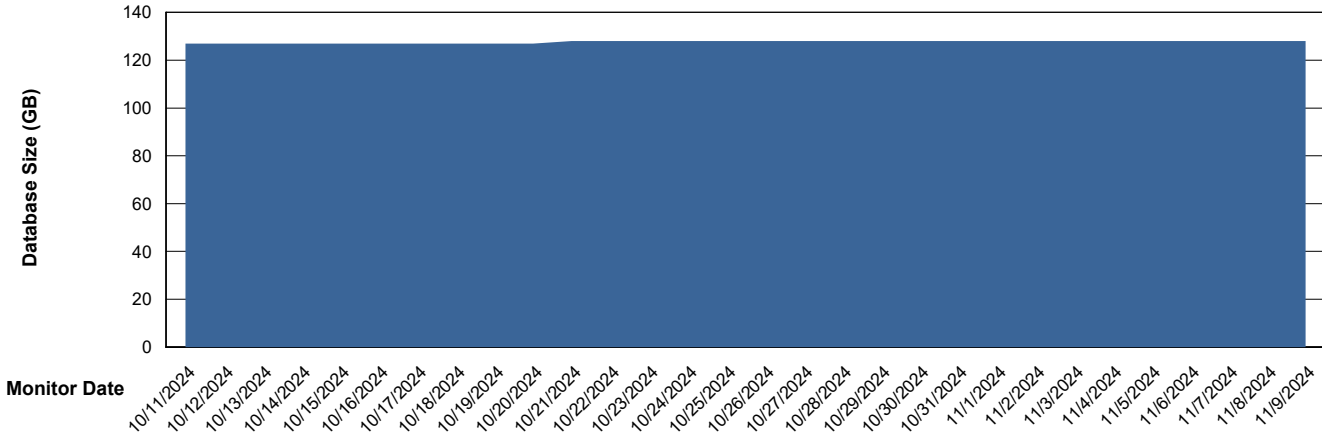

Weekly SLA Customer Report

Customer RSS Production
Database ID 52

Database Performance RSS_PRD_SV1364_PRD_ABS1

Weekly SLA Customer Report

Customer RSS Production
Database ID 52

Database Performance RSS_PRD_SV1365_PRD_HSBABS1

DB Processes Max 300

Weekly SLA Customer Report

Customer RSS Production
 Database ID 52

DATABASE SIZE RSS_PRD_SV1364_PRD_ABS1

Database growth over last month

Database Tablespace RSS_PRD_SV1364_PRD_ABS1

Date	Tablespace Name	Filesize (Gb)	Usedsize (Gb)	Percentage free
11/9/2024	ABSDATA	65	52	20
	INDX	89	72	20
11/8/2024	ABSDATA	65	52	20
	INDX	89	72	20
11/7/2024	ABSDATA	65	52	20
	INDX	89	72	20
11/6/2024	ABSDATA	65	52	20
	INDX	89	71	20
11/5/2024	ABSDATA	65	52	20
	INDX	89	71	20
11/4/2024	ABSDATA	63	52	18
	INDX	85	71	16
11/3/2024	ABSDATA	63	52	18
	INDX	85	71	16

Weekly SLA Customer Report

Customer RSS Production
Database ID 52

Standby Database Health RSS Production

Recovery lag for last 7 days

Weekly SLA Customer Report

Customer RSS Production
Database ID 52

ABSSolute Application Server Services