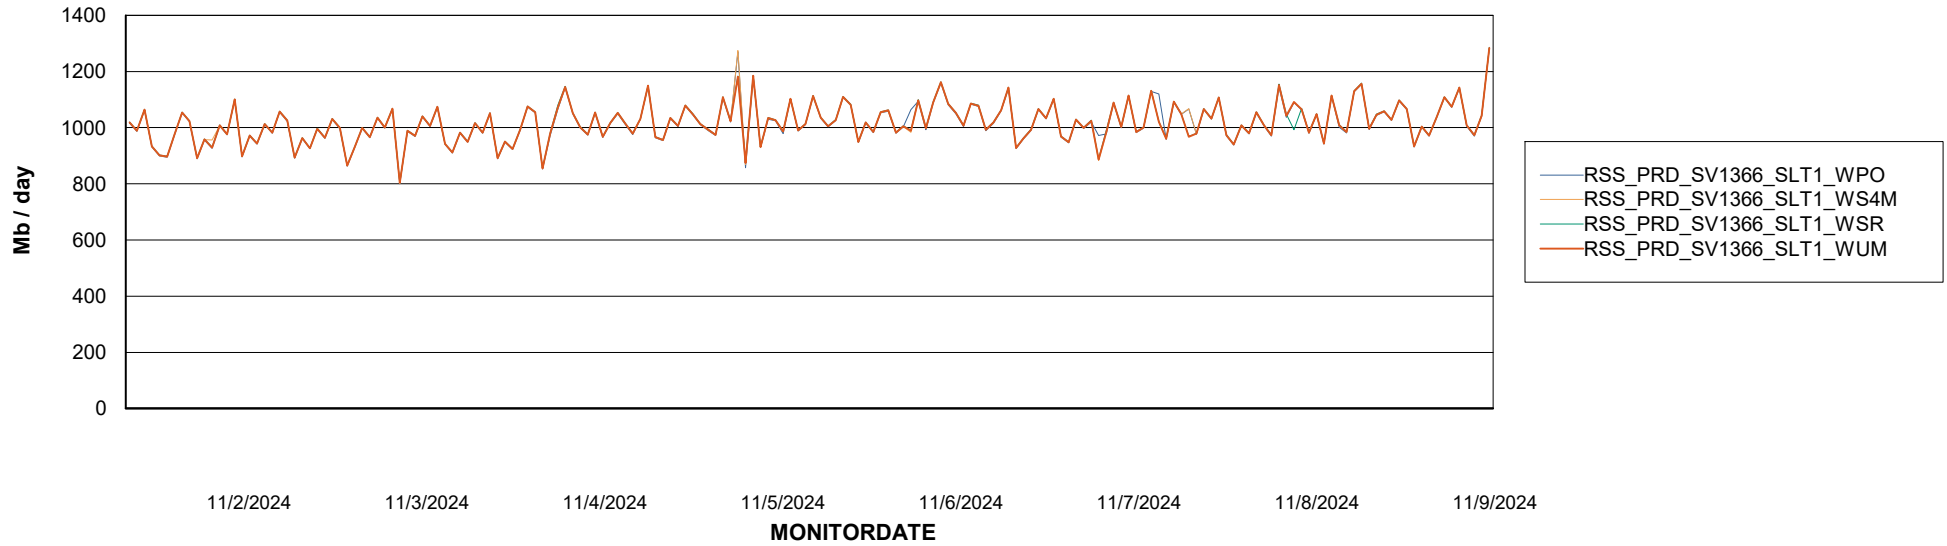

ABSSolute Web Component Services

Avg memory used per ABS Web component