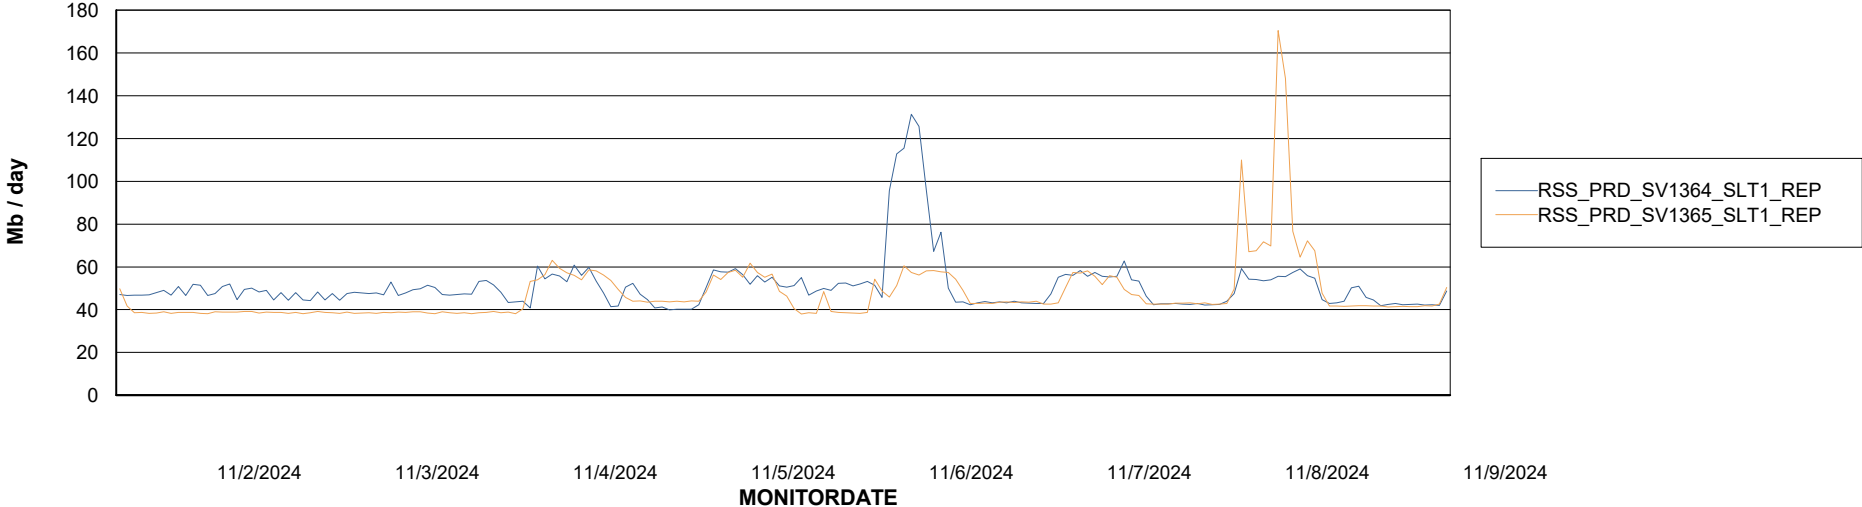

Avg memory used per ABS Server Service

Avg users per day per ABS server

Weekly SLA Customer Report

Customer RSS Production
Database ID 52

ABSSolute Application ReportServer Services

Avg memory used per ReportServer Service