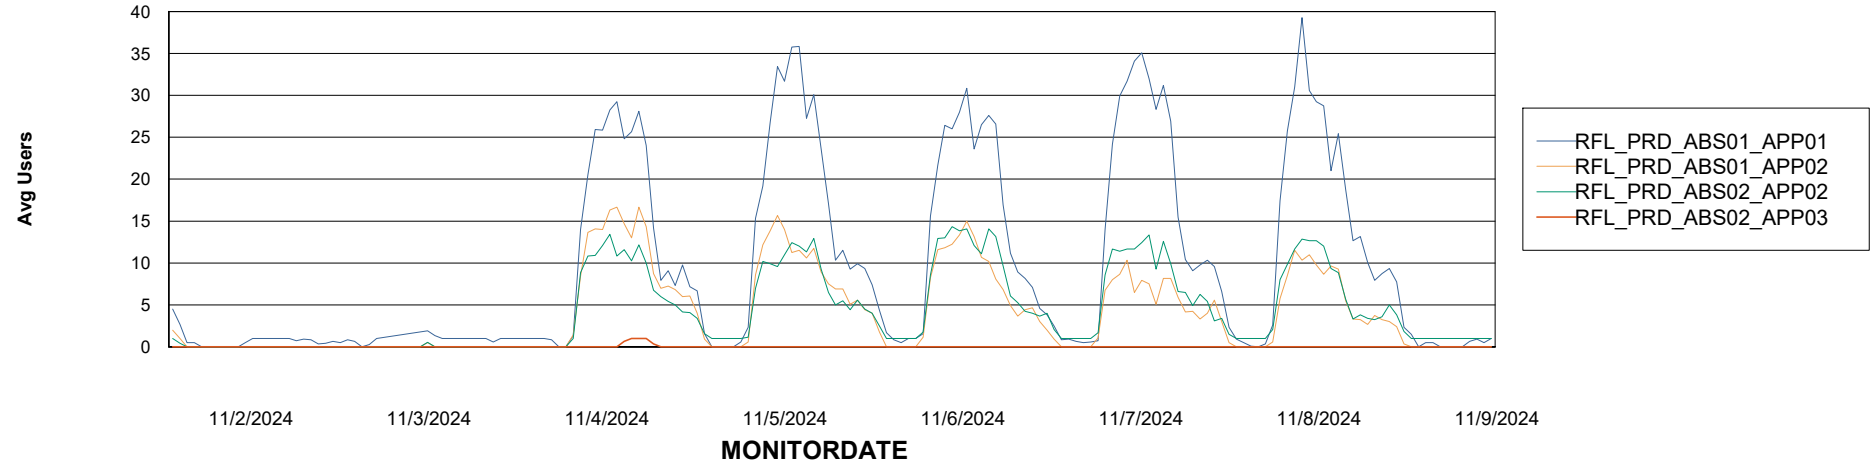

Avg users per day per ABS server