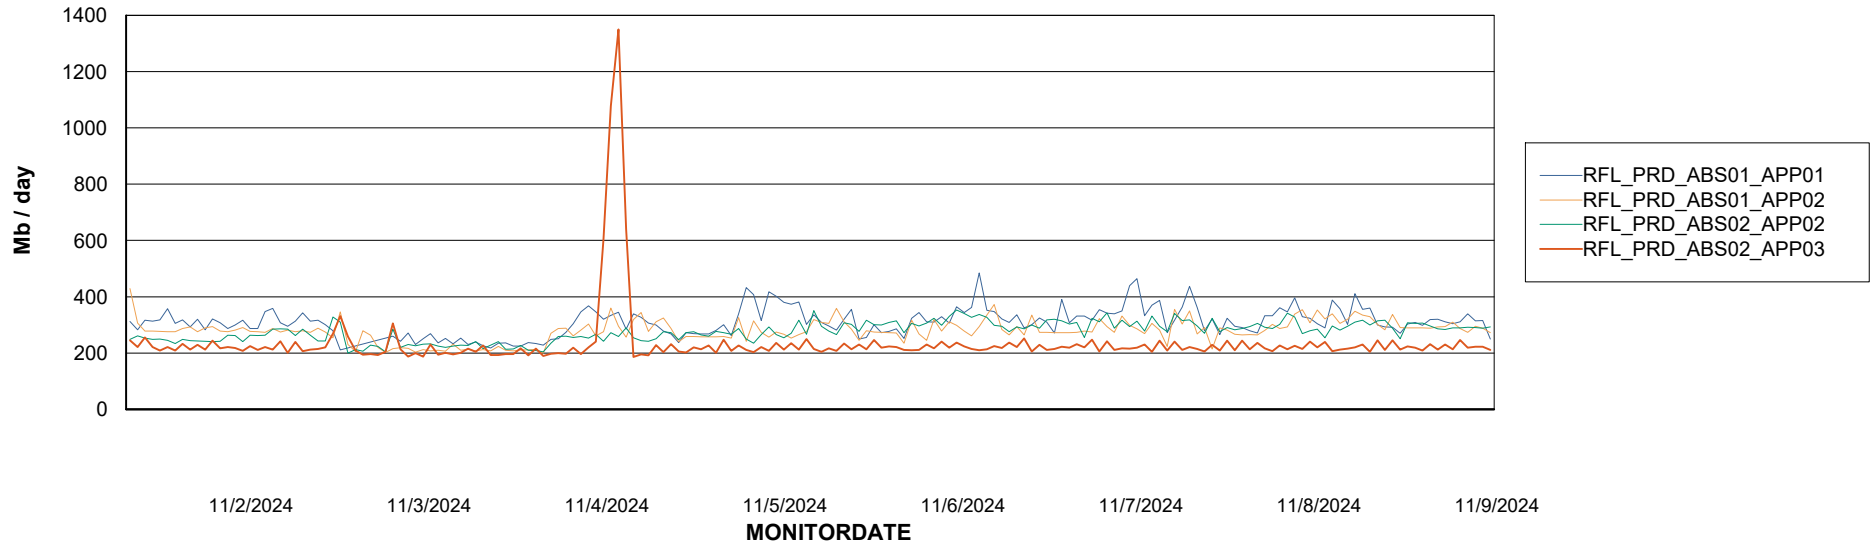

ABSSolute Application Server Services

Avg memory used per ABS Server Service