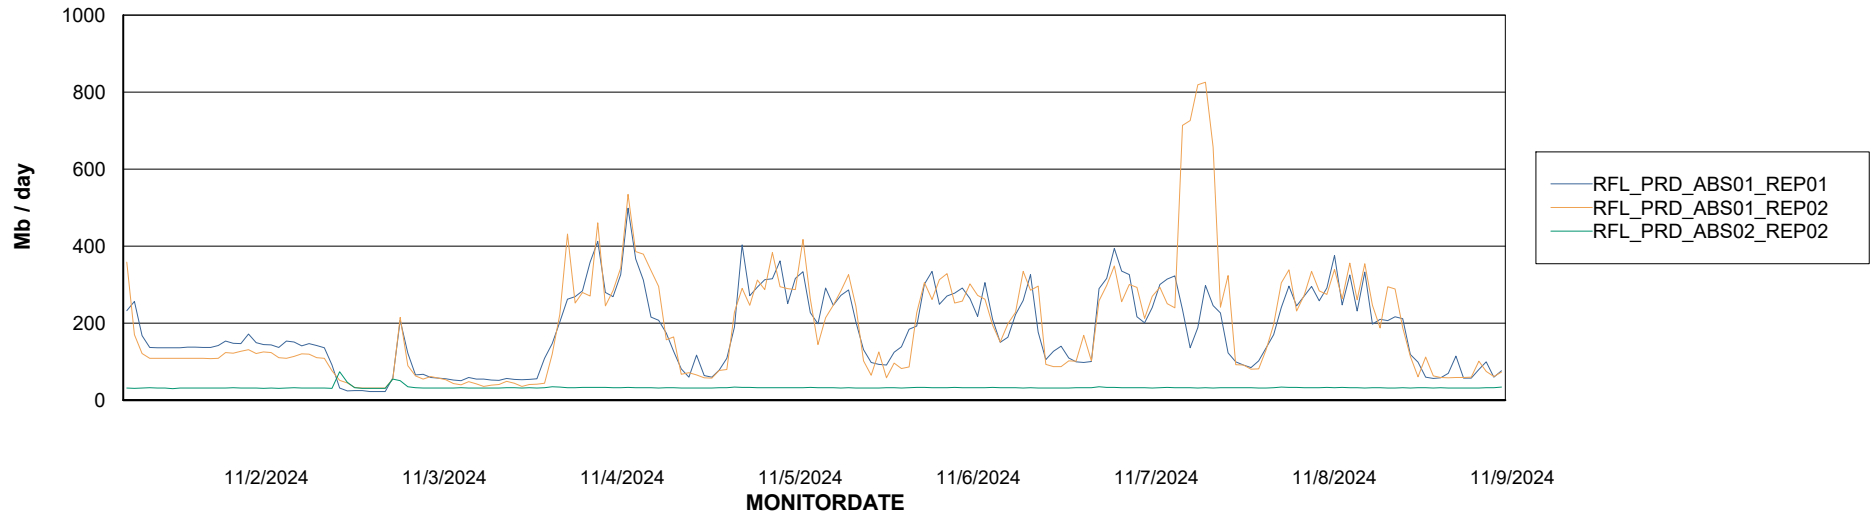

ABSSolute Application ReportServer Services

Avg memory used per ReportServer Service