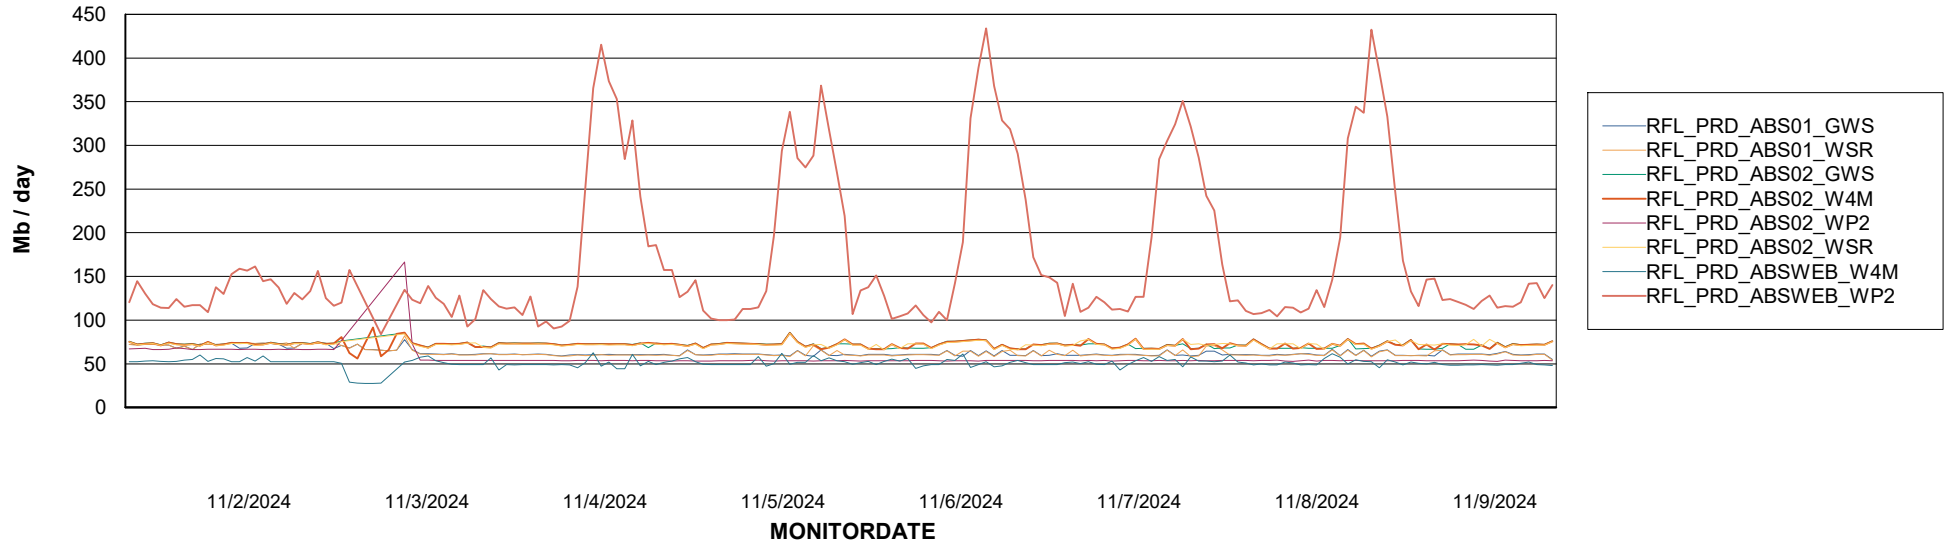

ABSSolute Web Component Services

Avg memory used per ABS Web component