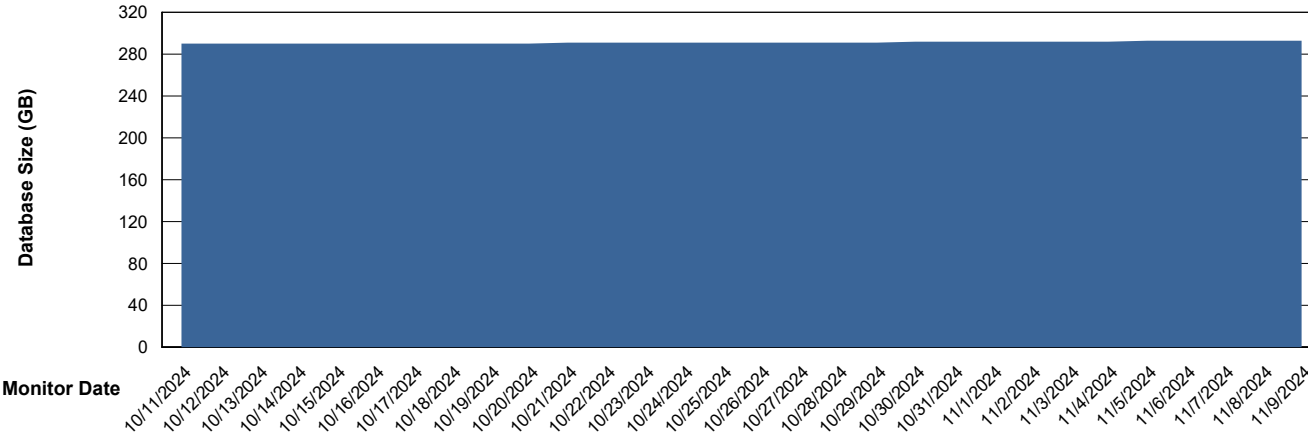

Database growth over last month

Database Tablespace RFL_PRD_ABS01_DB

Date	Tablespace Name	Filesize (Gb)	Usedsize (Gb)	Percentage free
11/9/2024	ABSDATA	100	82	18
	INDX	246	197	20
11/8/2024	ABSDATA	100	82	18
	INDX	246	197	20
11/7/2024	ABSDATA	100	82	18
	INDX	246	197	20
11/6/2024	ABSDATA	100	82	18
	INDX	246	197	20
11/5/2024	ABSDATA	100	82	18
	INDX	234	196	16
11/4/2024	ABSDATA	100	82	18
	INDX	234	196	16
11/3/2024	ABSDATA	100	82	18
	INDX	234	196	16