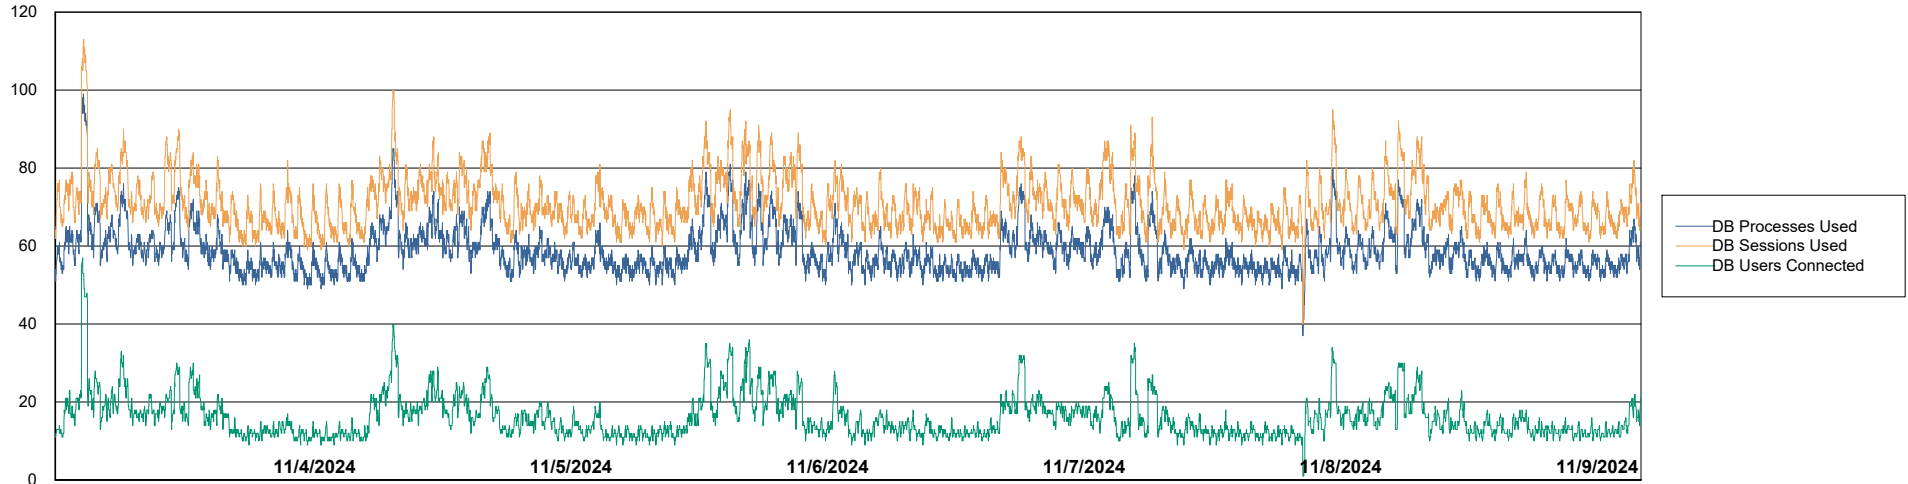

DB Processes Max 300

Weekly SLA Customer Report

Customer NOA_Production (24/7)
Database ID 116

Database Performance NOA_PRD_NOVOBI_ABS1

Weekly SLA Customer Report

Customer NOA_Production (24/7)
Database ID 116