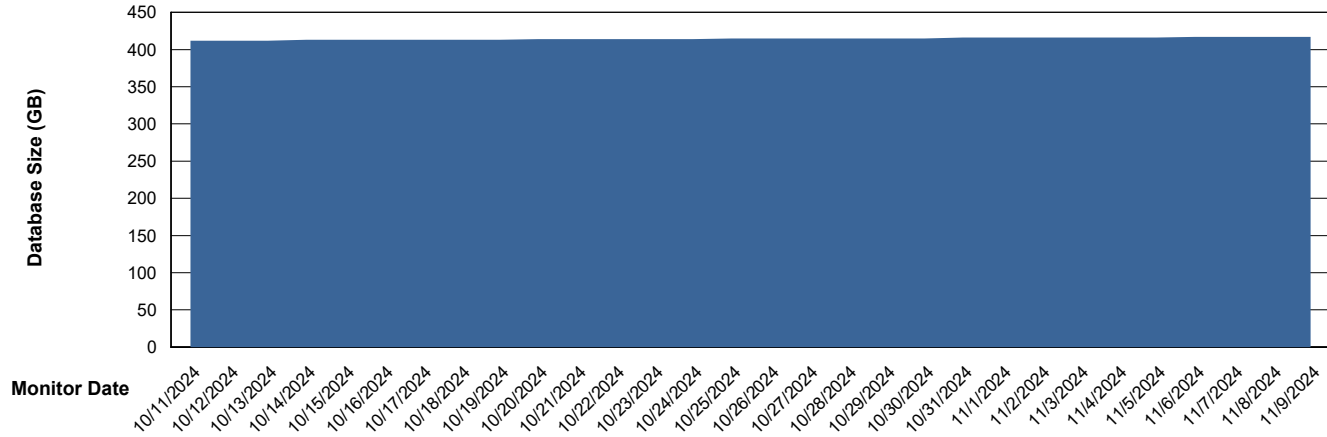

DB Processes Max 300

Weekly SLA Customer Report

Customer NOA_Production (24/7)
Database ID 116

Database Performance NOA_PRD_NOVOBI_ABS1

Weekly SLA Customer Report

Customer NOA_Production (24/7)
Database ID 116

DATABASE SIZE NOA_PRD_NovoABS01_ABS1

Database growth over last month

DATABASE SIZE NOA_PRD_NOVOBI_ABS1

Database growth over last month

Weekly SLA Customer Report

Customer NOA_Production (24/7)
 Database ID 116