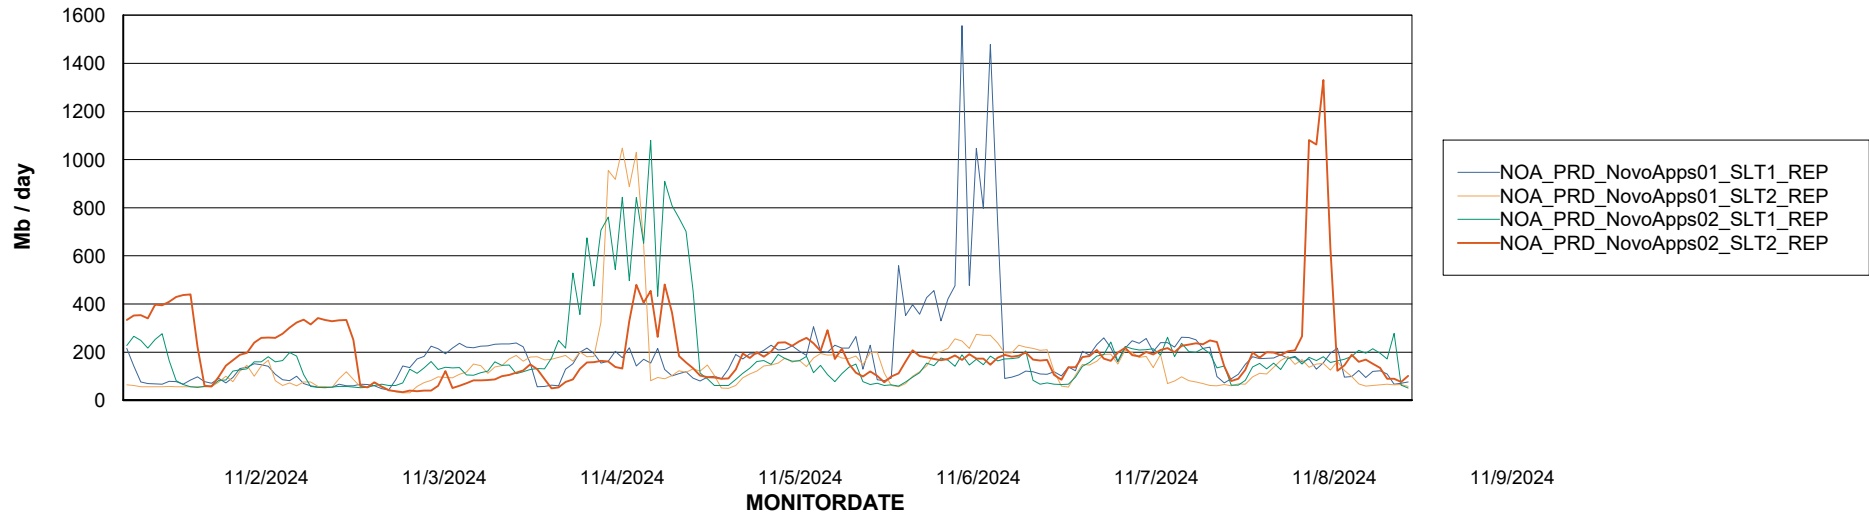

ABSSolute Application ReportServer Services

Avg memory used per ReportServer Service