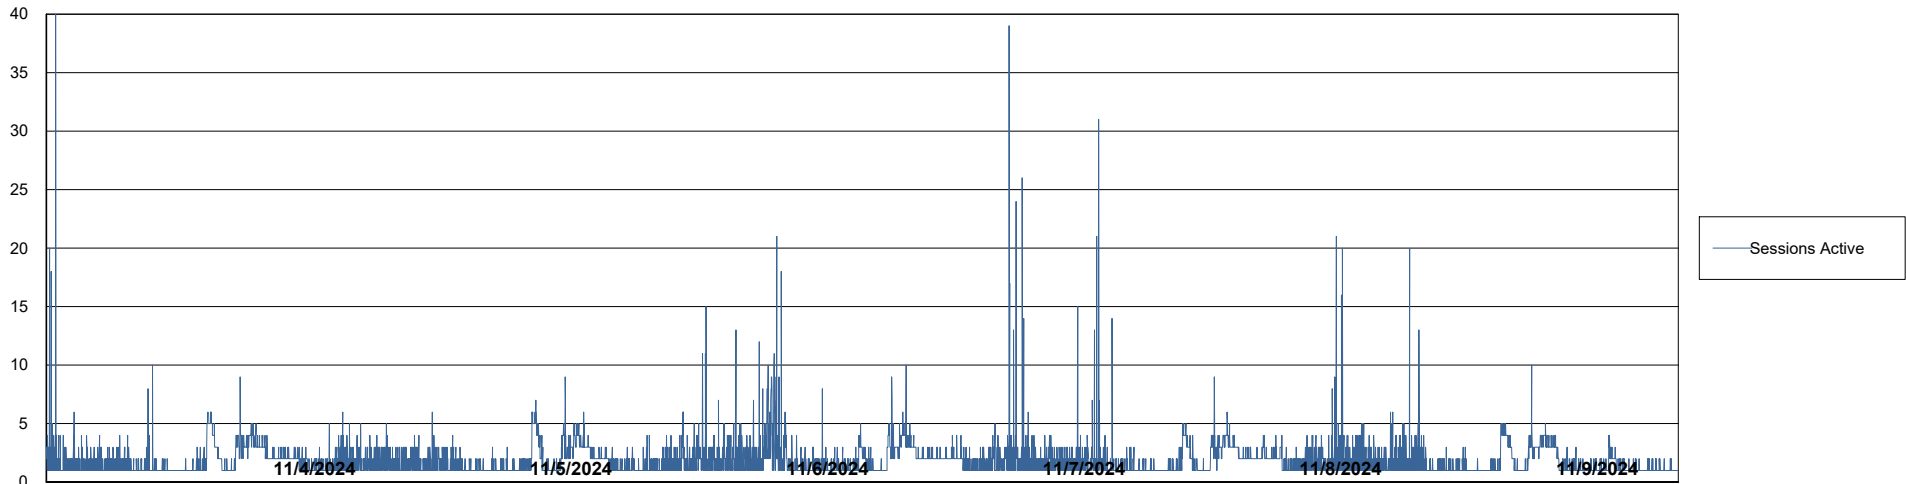

Database Performance LTS_PRD_CLSABSD01_ABS1