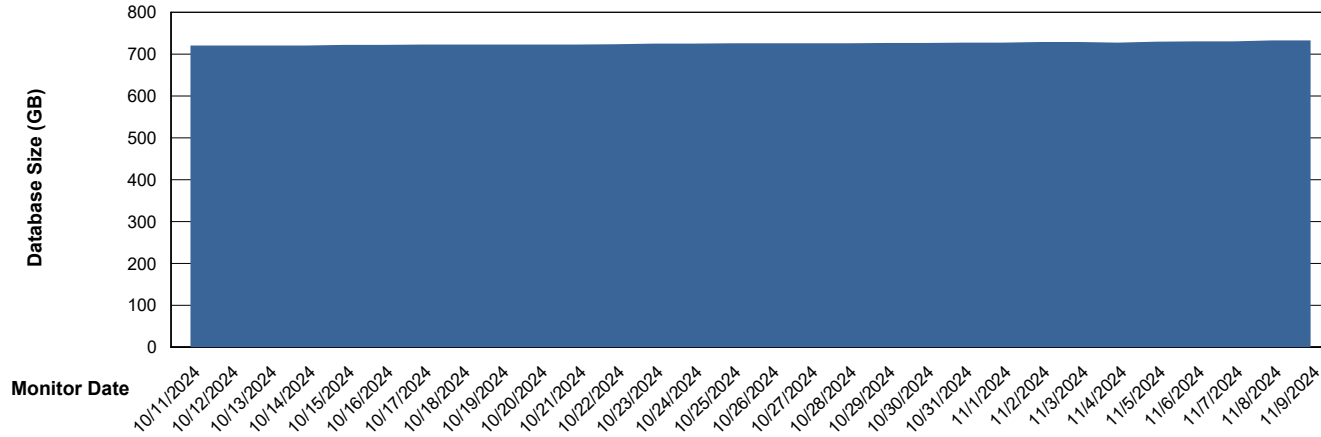

DATABASE SIZE LTS_PRD_CLSABSBI01_ABS1

Database growth over last month