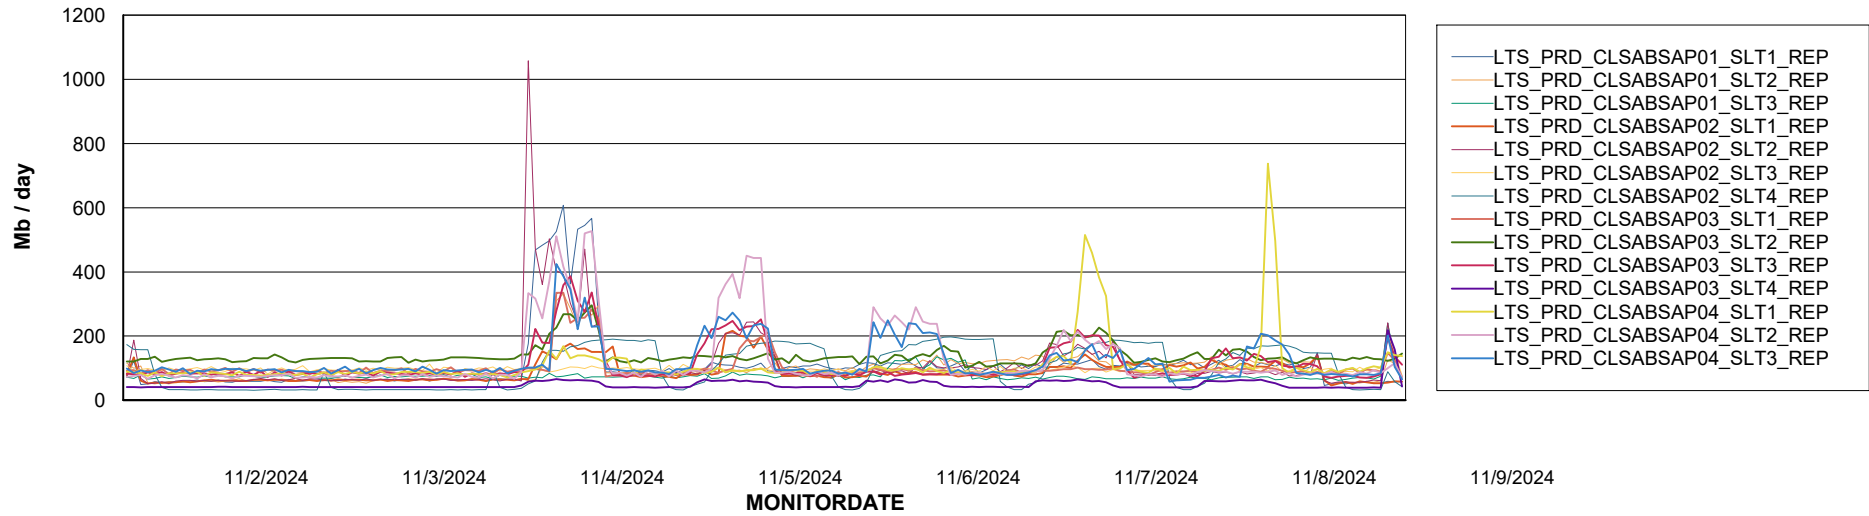

ABSSolute Application ReportServer Services

Avg memory used per ReportServer Service