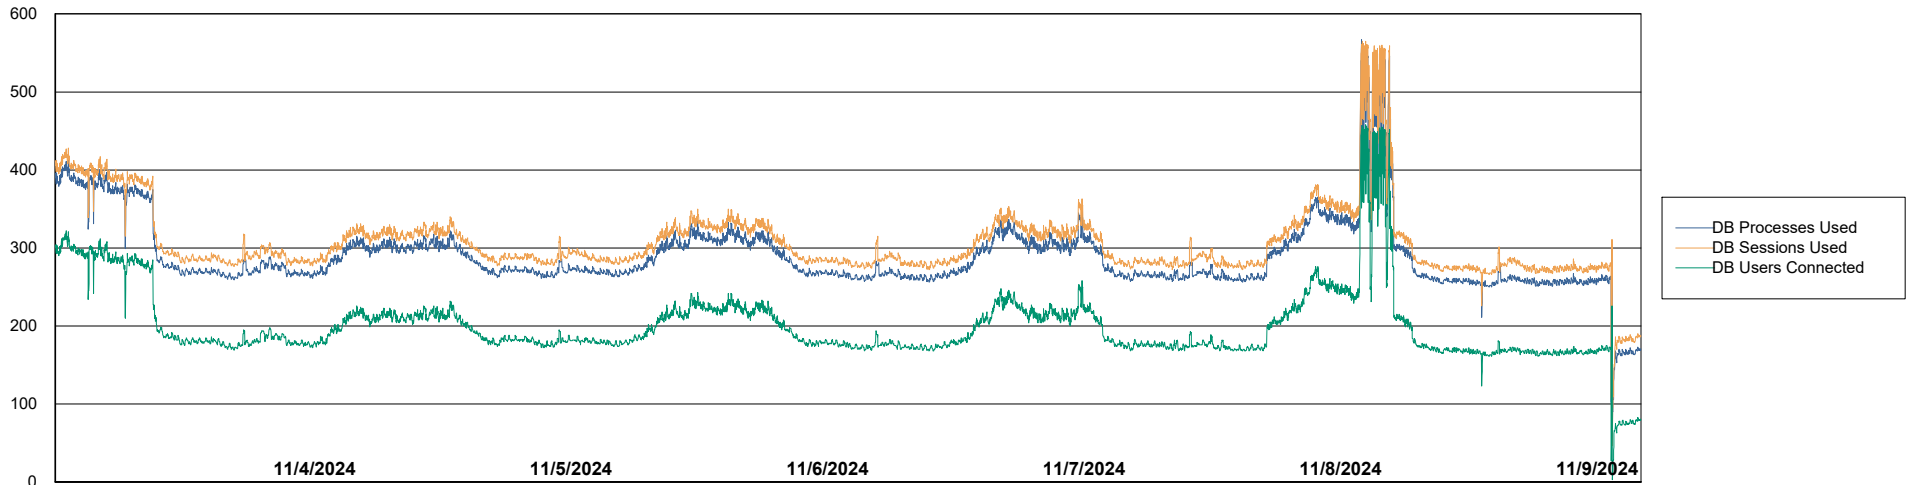

Database Performance LTS_PRD_CLSABSD01_ABS1