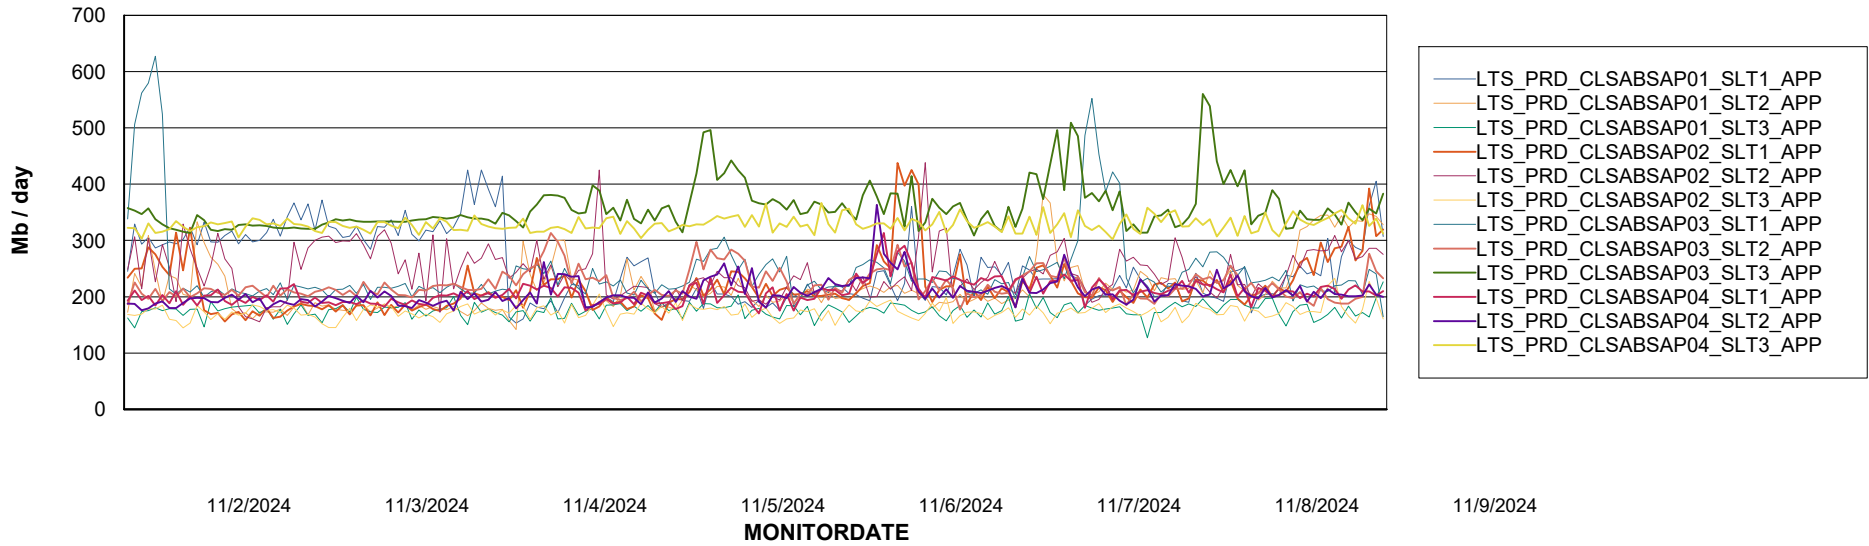

ABSSolute Application Server Services

Avg memory used per ABS Server Service