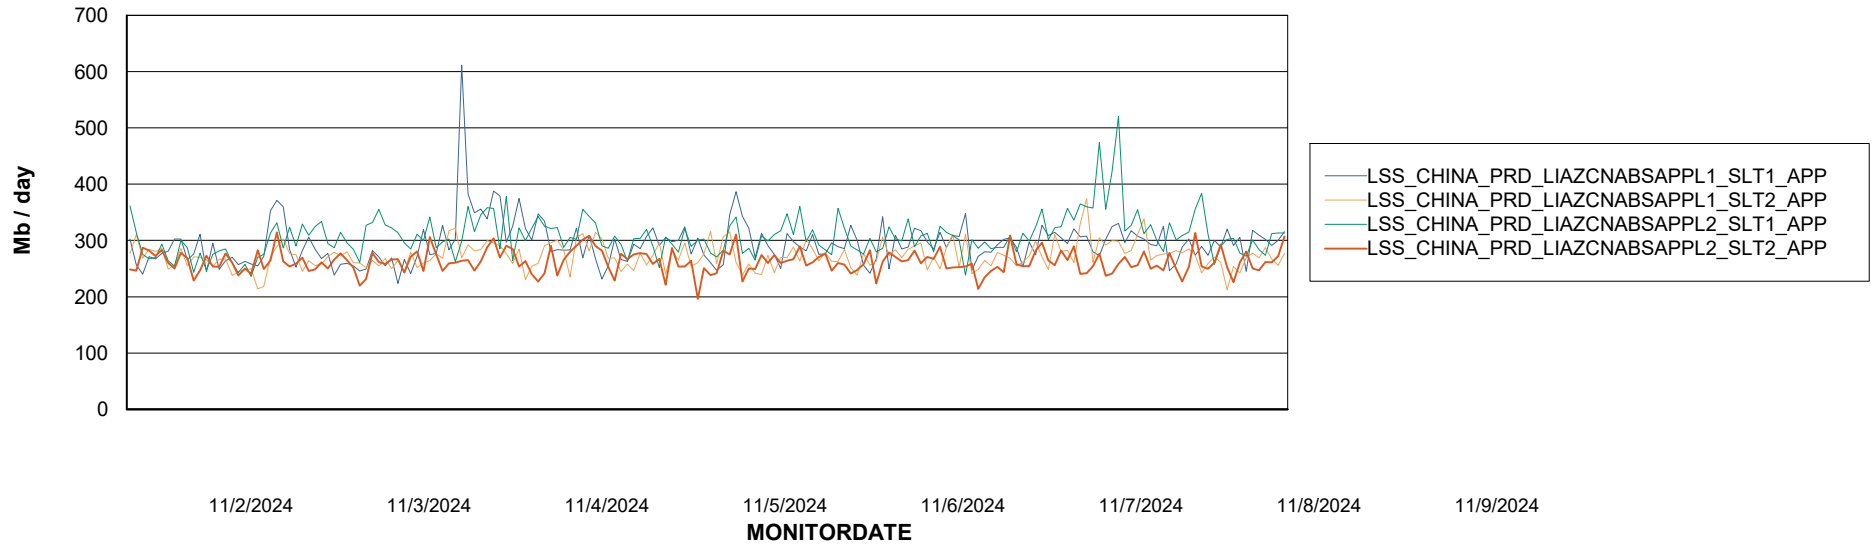

ABSSolute Application Server Services

Avg memory used per ABS Server Service