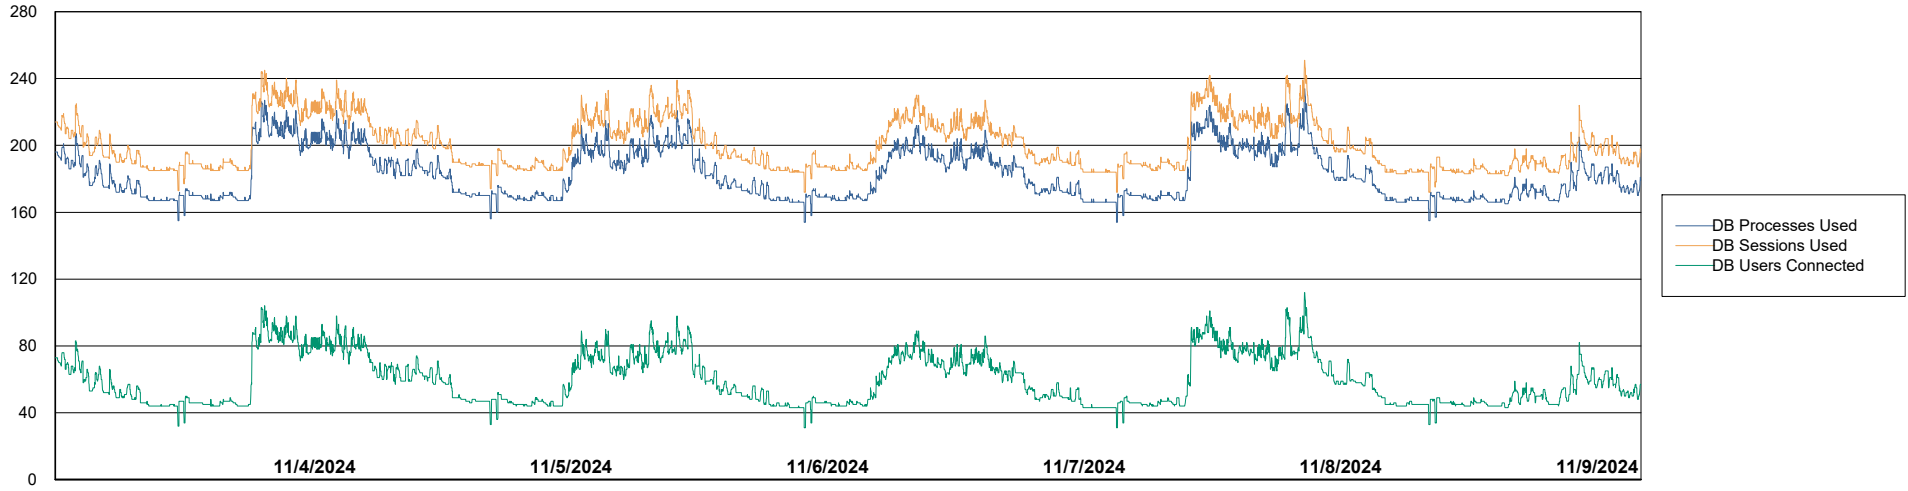

Weekly SLA Customer Report

Customer LSS_CHINA_Production
 Database ID 202

Harddisk Usage LSS_CHINA_PRD_liazcne2VMProdABSSoluteDB1

	Free disk space on / (%)	Total disk space on / (Gb)	Used disk space on / (Gb)	Free disk space on /boot (%)	Total disk space on /boot (Gb)	Used disk space on /boot (Gb)	Free disk space on /u01 (%)	Total disk space on /u01 (Gb)	Used disk space on /u01 (Gb)	Free disk space on /u02 (%)
11/9/2024	76	63	15	69	0	0	57	49	20	35
11/8/2024	76	63	15	69	0	0	57	49	20	35
11/7/2024	76	63	15	69	0	0	57	49	20	35
11/6/2024	76	63	15	69	0	0	57	49	20	35
11/5/2024	76	63	15	69	0	0	57	49	20	35
11/4/2024	76	63	15	69	0	0	57	49	20	35
11/3/2024	76	63	15	69	0	0	57	49	20	35

Harddisk Usage LSS_CHINA_PRD_liazcne2VMProdABSSoluteDB2

	Free disk space on / (%)	Total disk space on / (Gb)	Used disk space on / (Gb)	Free disk space on /boot (%)	Total disk space on /boot (Gb)	Used disk space on /boot (Gb)	Free disk space on /u01 (%)	Total disk space on /u01 (Gb)	Used disk space on /u01 (Gb)	Free disk space on /u02 (%)
11/9/2024	88	63	7	69	0	0	64	49	17	39
11/8/2024	88	63	7	69	0	0	64	49	17	39
11/7/2024	89	63	7	69	0	0	64	49	17	39
11/6/2024	88	63	7	69	0	0	64	49	17	39
11/5/2024	88	63	7	69	0	0	64	49	17	39
11/4/2024	88	63	7	69	0	0	64	49	17	39
11/3/2024	89	63	7	69	0	0	64	49	17	39

Weekly SLA Customer Report

Customer LSS_CHINA_Production
Database ID 202

Database Performance LSS_CHINA_PRD_liazcne2VMPProdABSSoluteDB1_ABS1

Weekly SLA Customer Report

Customer LSS_CHINA_Production
Database ID 202