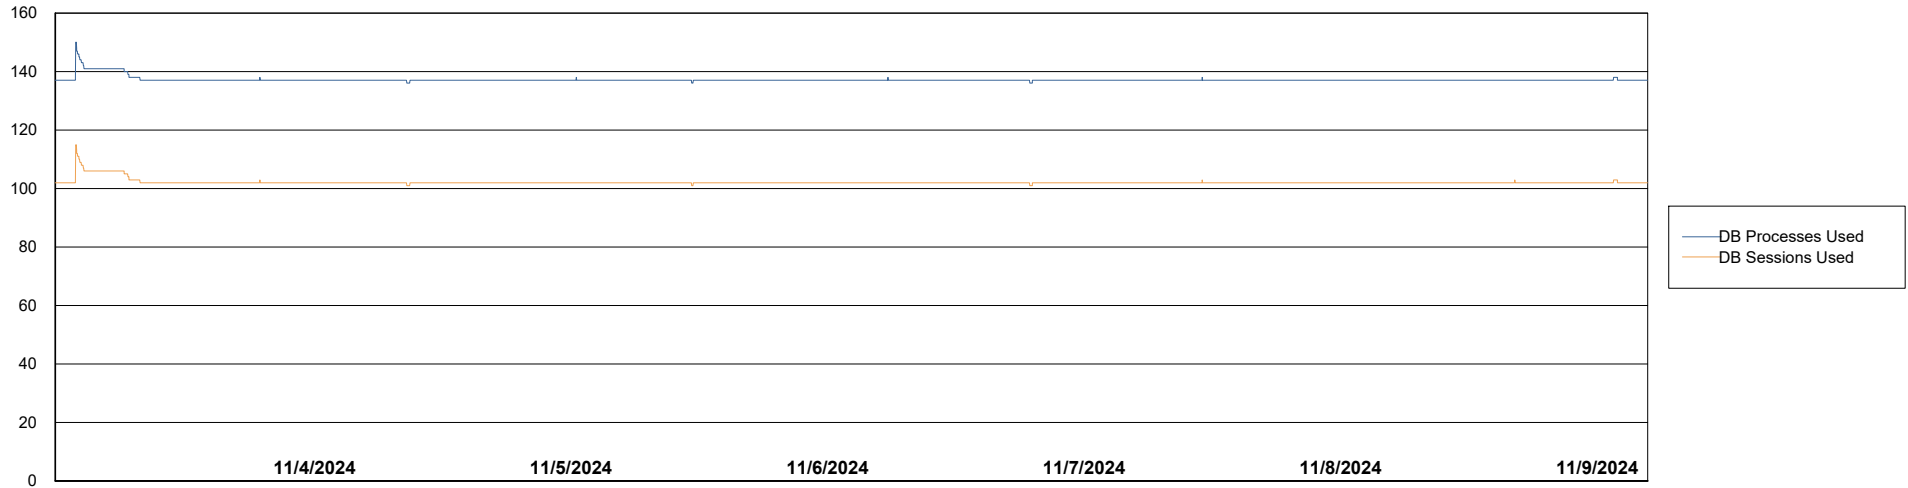

Database Performance LSS_CHINA_PRD_liazcne2VMProdABSSoluteDB2_HSBABS1

DB Processes Max 0
DB Processes Max 1,000
DB Processes Max 4