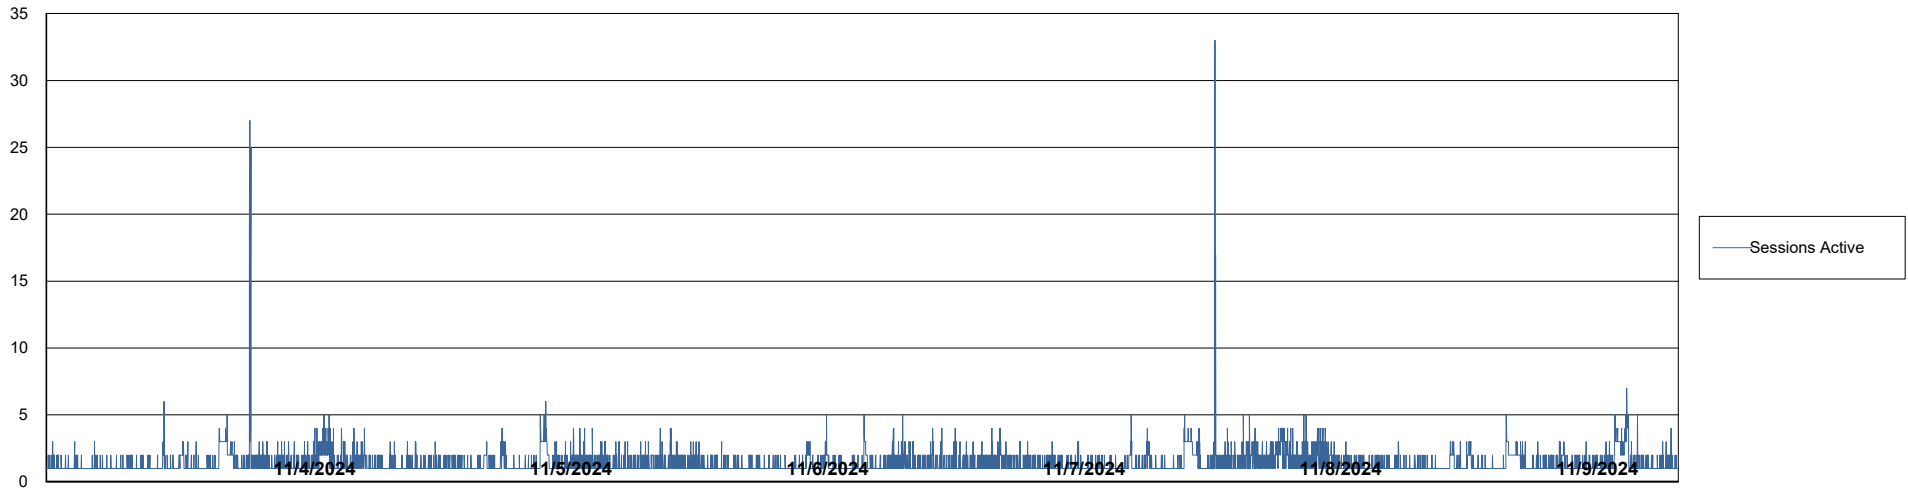

Harddisk Usage LSS_CHINA_PRD_liazcne2VMProdABSSoluteDB2

	Free disk space on / (%)	Total disk space on / (Gb)	Used disk space on / (Gb)	Free disk space on /boot (%)	Total disk space on /boot (Gb)	Used disk space on /boot (Gb)	Free disk space on /u01 (%)	Total disk space on /u01 (Gb)	Used disk space on /u01 (Gb)	Free disk space on /u02 (%)
11/9/2024	88	63	7	69	0	0	64	49	17	39
11/8/2024	88	63	7	69	0	0	64	49	17	39
11/7/2024	89	63	7	69	0	0	64	49	17	39
11/6/2024	88	63	7	69	0	0	64	49	17	39
11/5/2024	88	63	7	69	0	0	64	49	17	39
11/4/2024	88	63	7	69	0	0	64	49	17	39
11/3/2024	89	63	7	69	0	0	64	49	17	39

Weekly SLA Customer Report

Customer LSS_CHINA_Production
Database ID 202

Database Performance LSS_CHINA_PRD_liazcne2VMPProdABSSoluteDB1_ABS1

Weekly SLA Customer Report

Customer LSS_CHINA_Production
Database ID 202