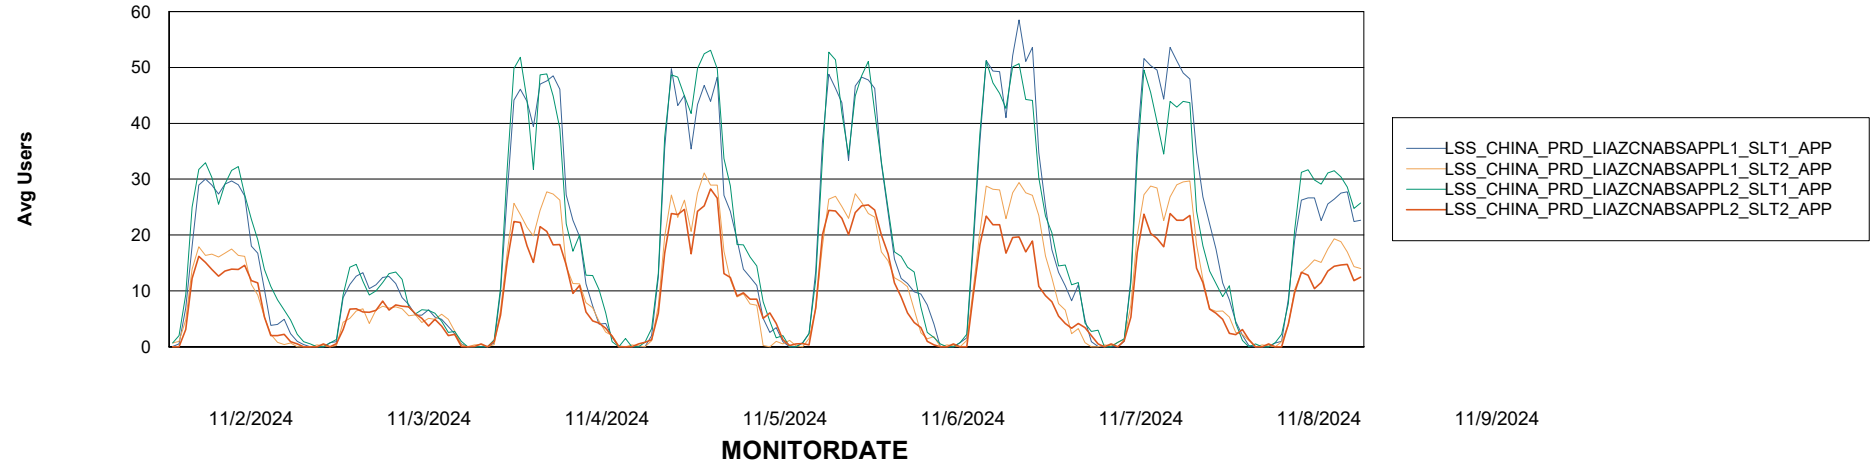

Avg users per day per ABS server