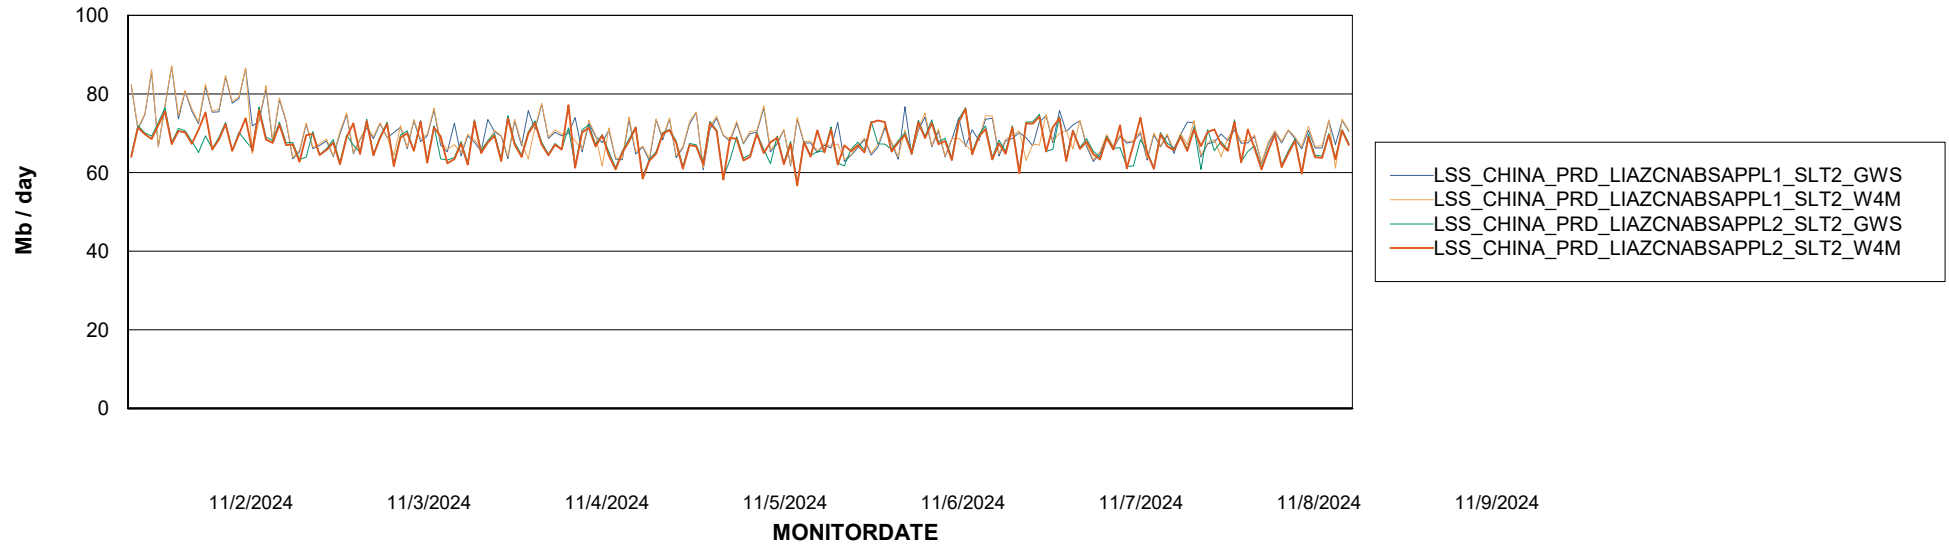

Avg memory used per ReportServer Service

Weekly SLA Customer Report

Customer LSS_CHINA_Production
Database ID 202

ABSolute Web Component Services

Avg memory used per ABS Web component

Weekly SLA Customer Report