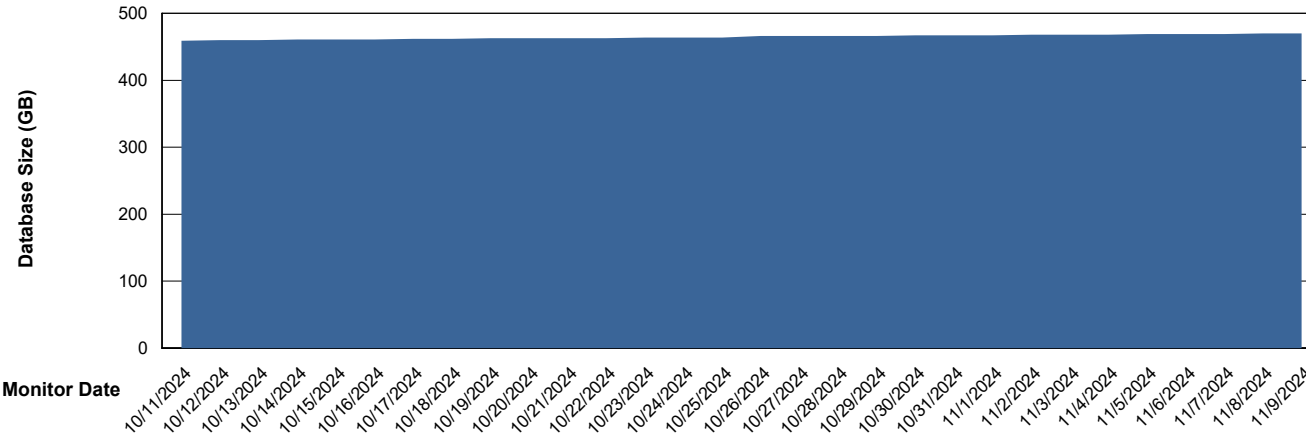

Database growth over last month

Database Tablespace LSS_CHINA_PRD_liazcne2VMProdABSSoluteDB1_ABS1

Date	Tablespace Name	Filesize (Gb)	Usedsize (Gb)	Percentage free
11/9/2024	ABSDATA	504	416	18
	INDX	42	32	24
11/8/2024	ABSDATA	504	415	18
	INDX	42	32	24
11/7/2024	ABSDATA	504	415	18
	INDX	42	32	24
11/6/2024	ABSDATA	504	415	18
	INDX	42	32	24
11/5/2024	ABSDATA	504	415	18
	INDX	42	32	24
11/4/2024	ABSDATA	504	414	18
	INDX	42	32	24
11/3/2024	ABSDATA	504	414	18
	INDX	42	32	24