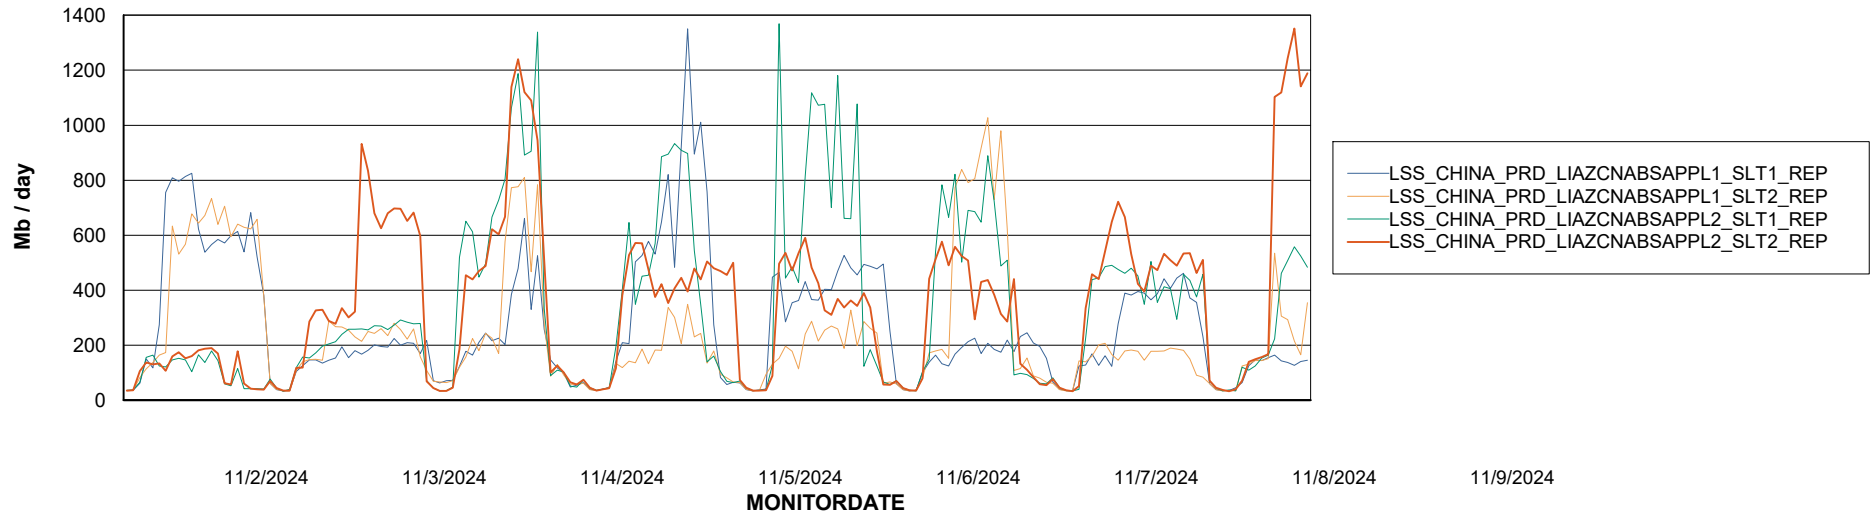

ABSSolute Application ReportServer Services

Avg memory used per ReportServer Service