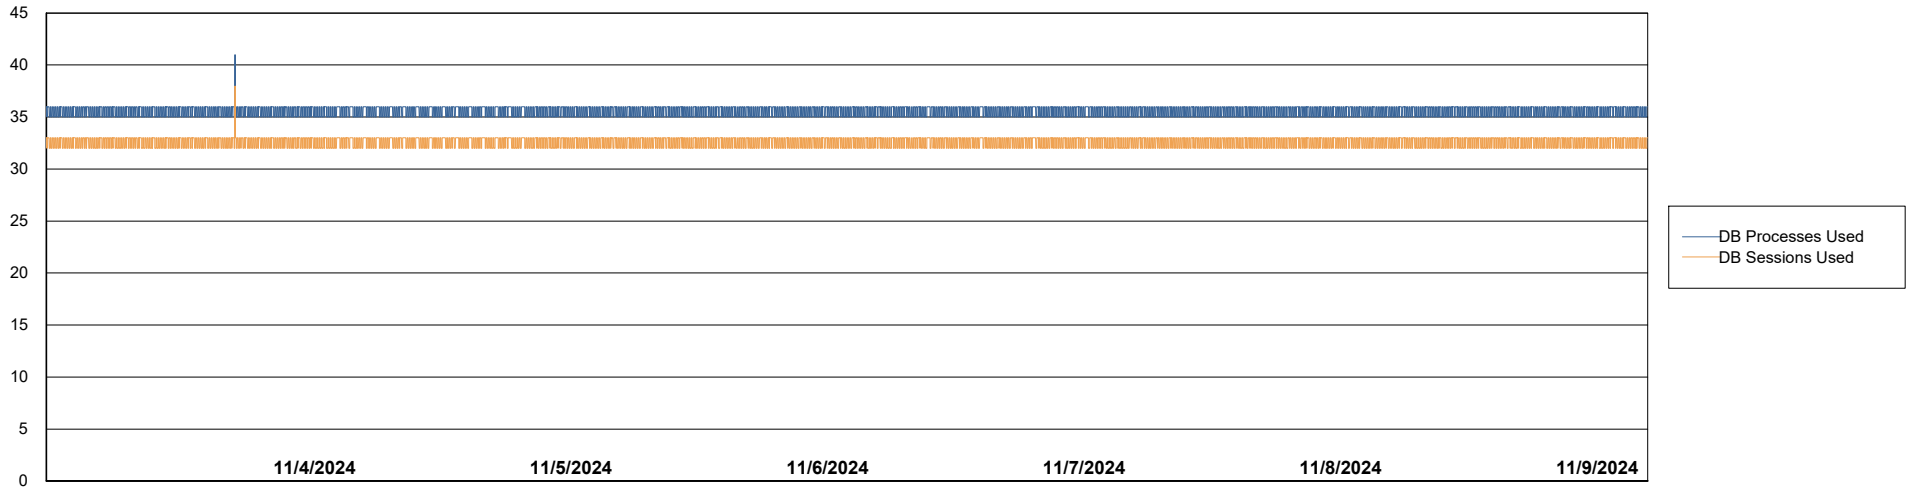

Database Performance KLA_STB_KLAHQORA06_DB_HSBABS1

DB Processes Max 1,000