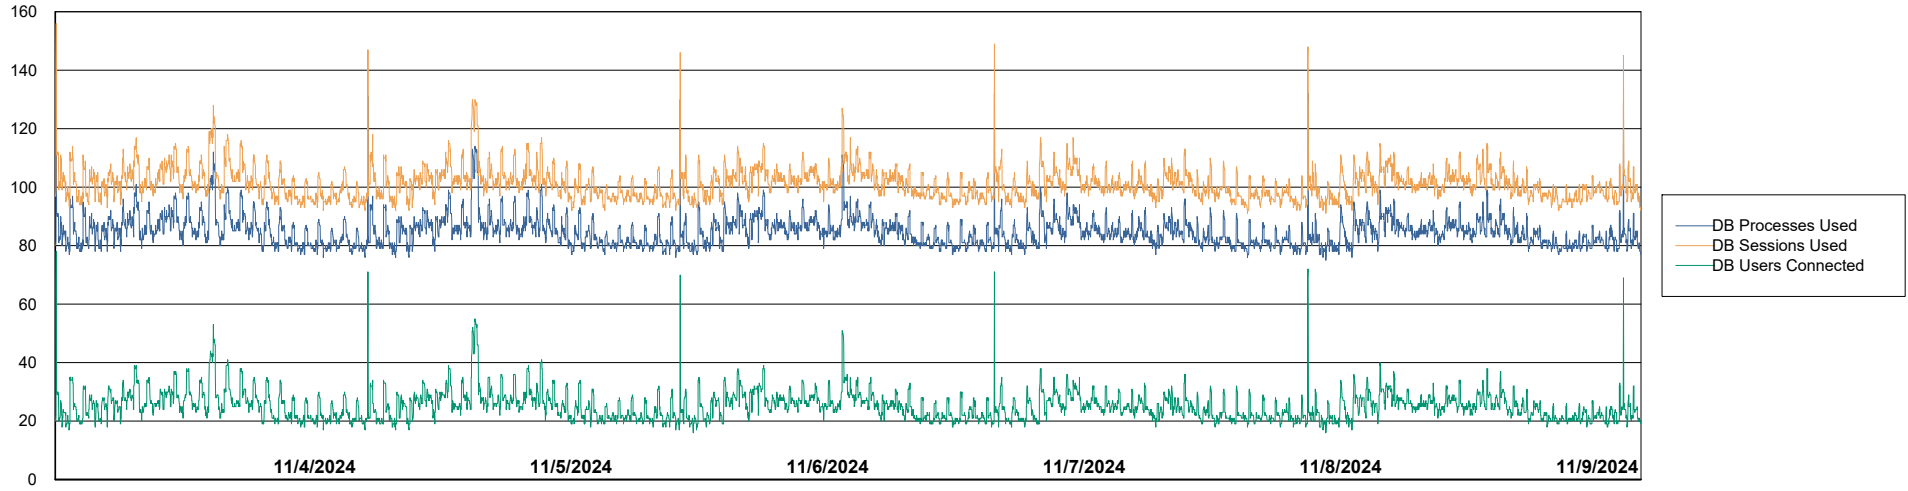

Database Performance KBR-BI-TOR_PROD_ABS1