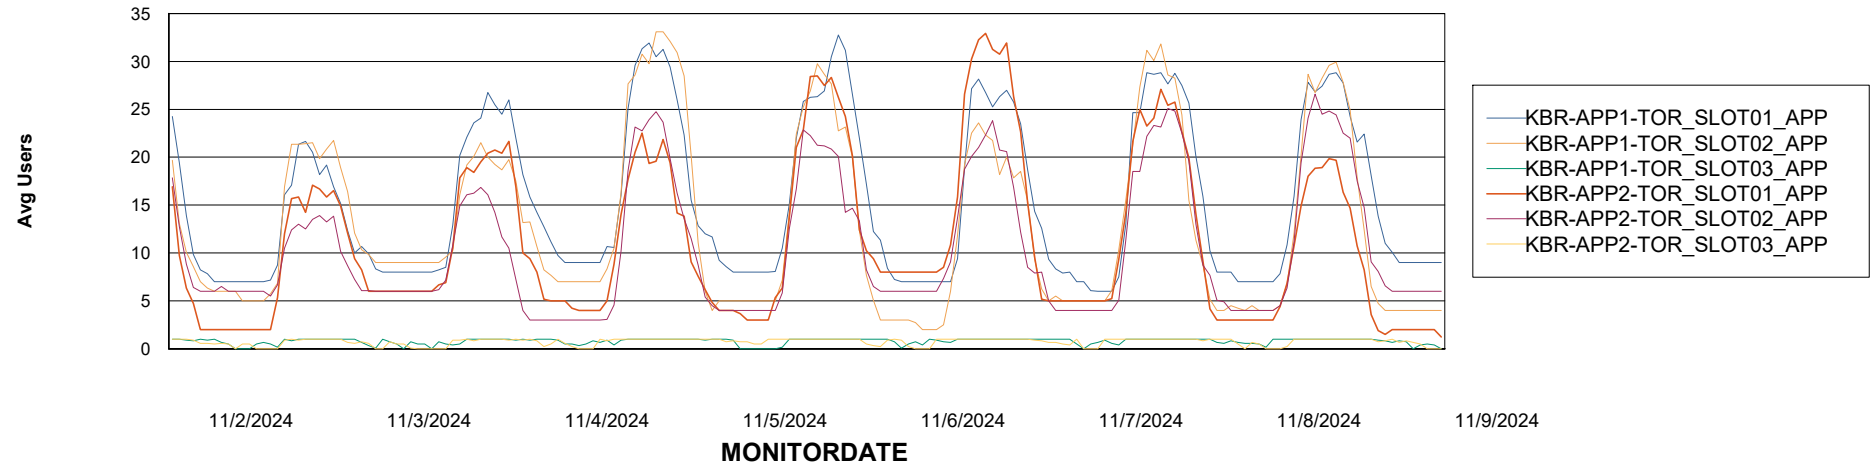

Avg users per day per ABS server