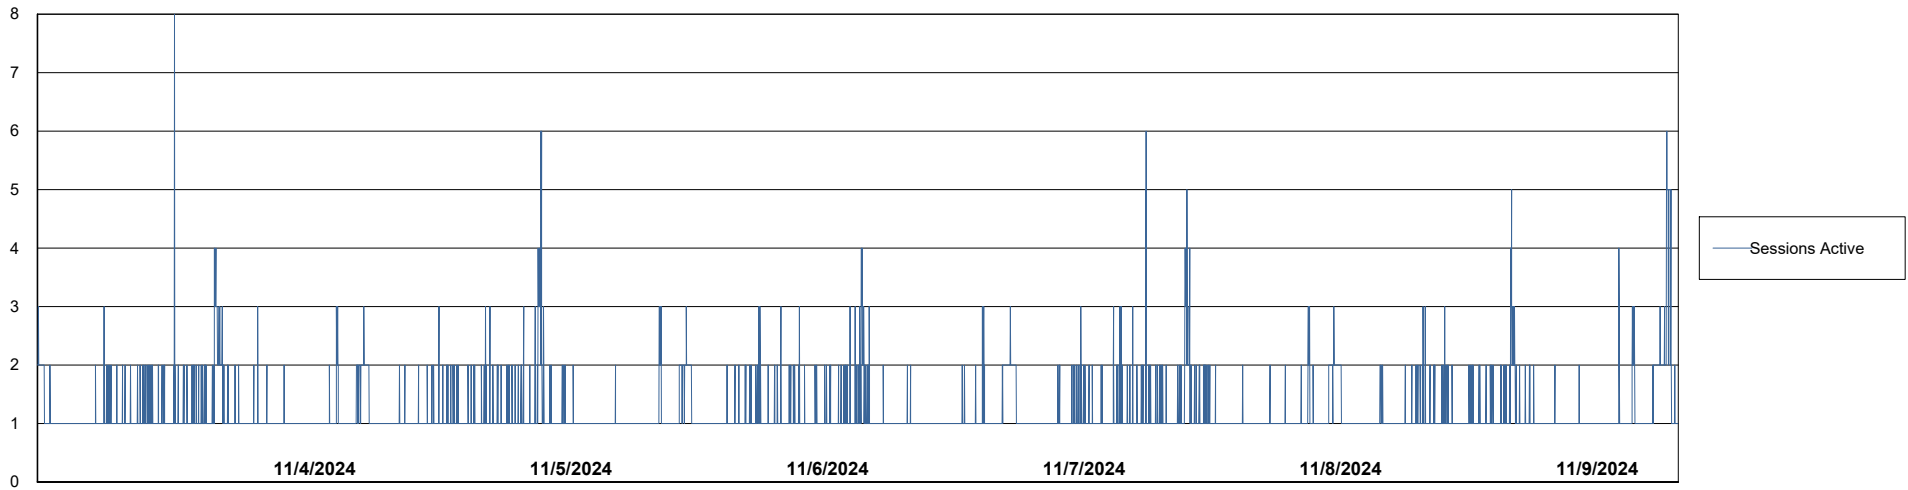

Database Performance KBR-DBS1-TOR_PROD_ABS1