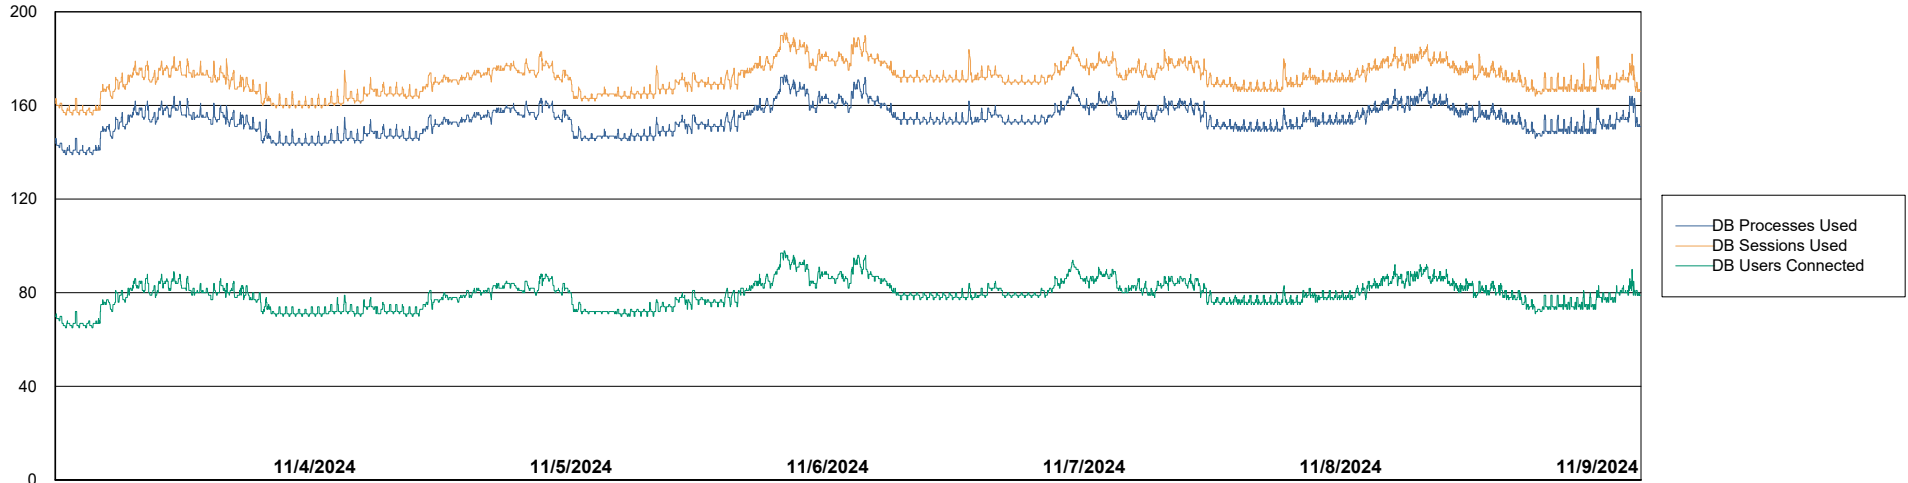

Database Performance KBR-DBS1-TOR_PROD_ABS1