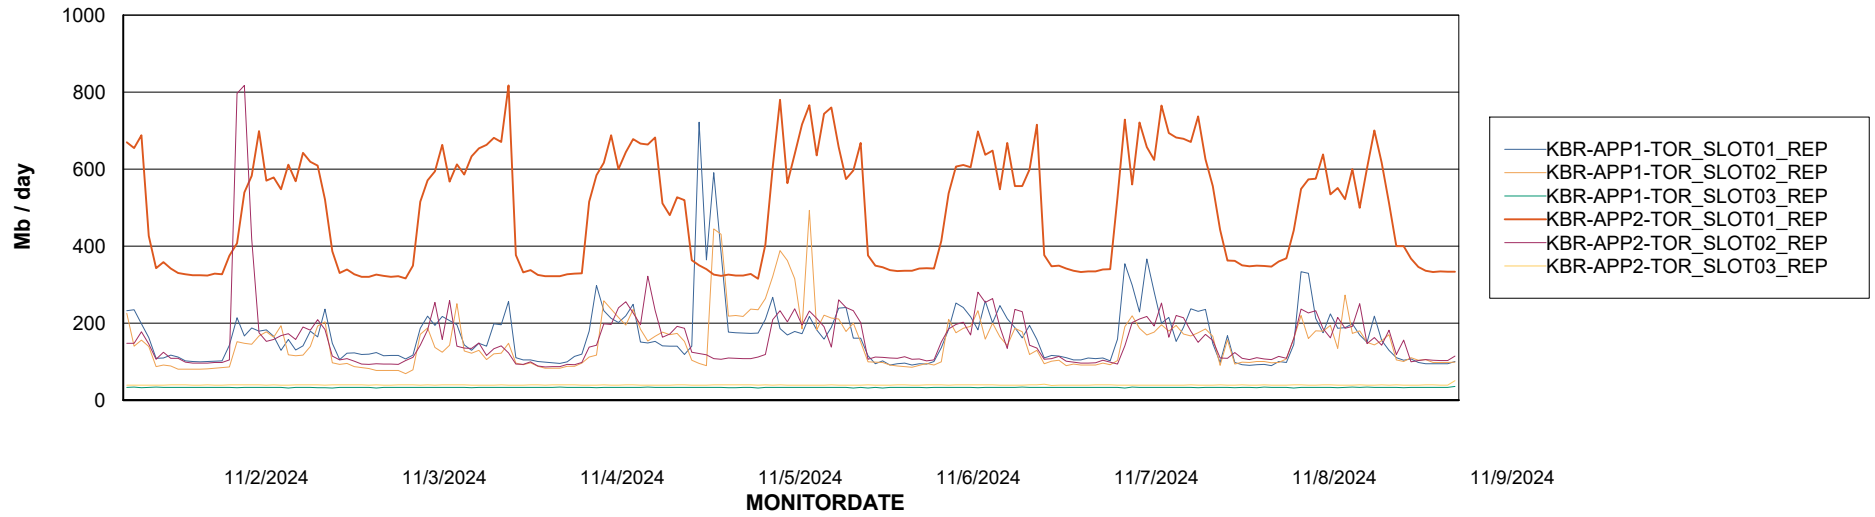

ABSSolute Application ReportServer Services

Avg memory used per ReportServer Service