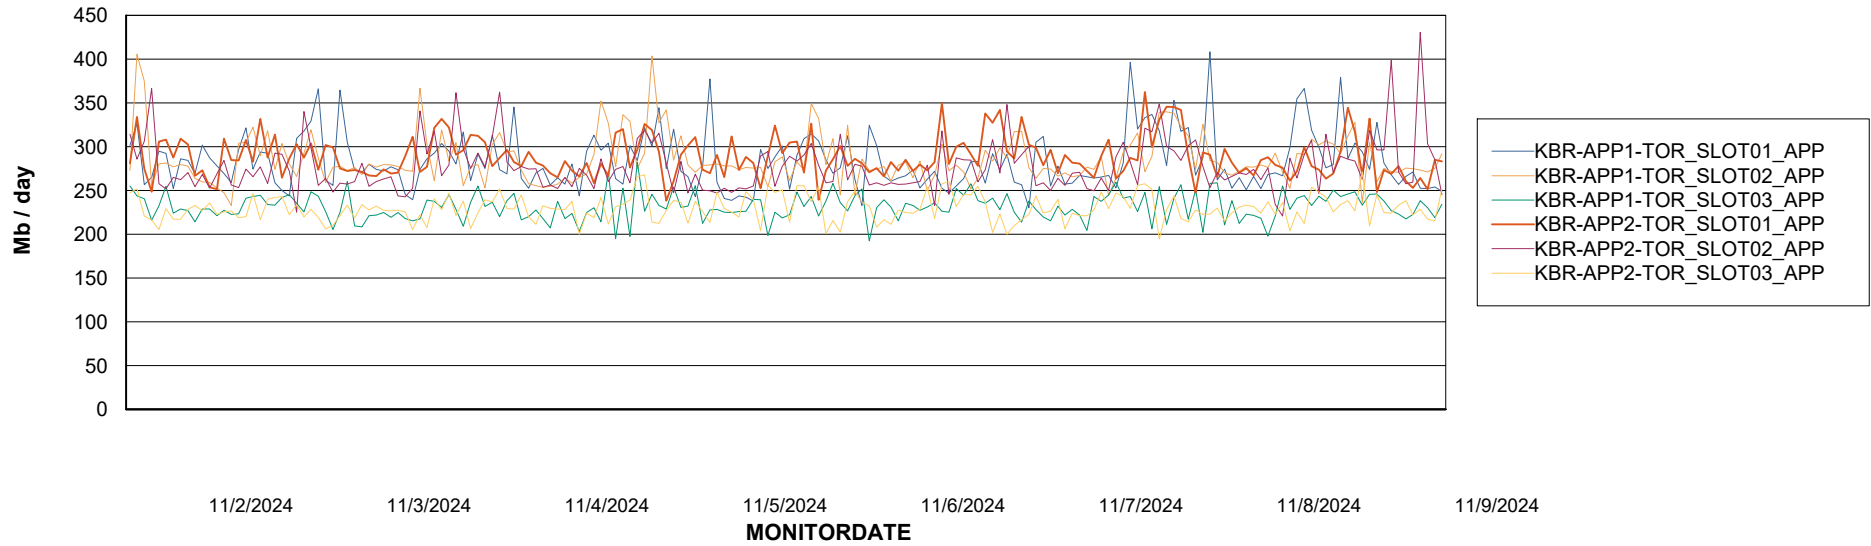

ABSolute Application Server Services

Avg memory used per ABS Server Service