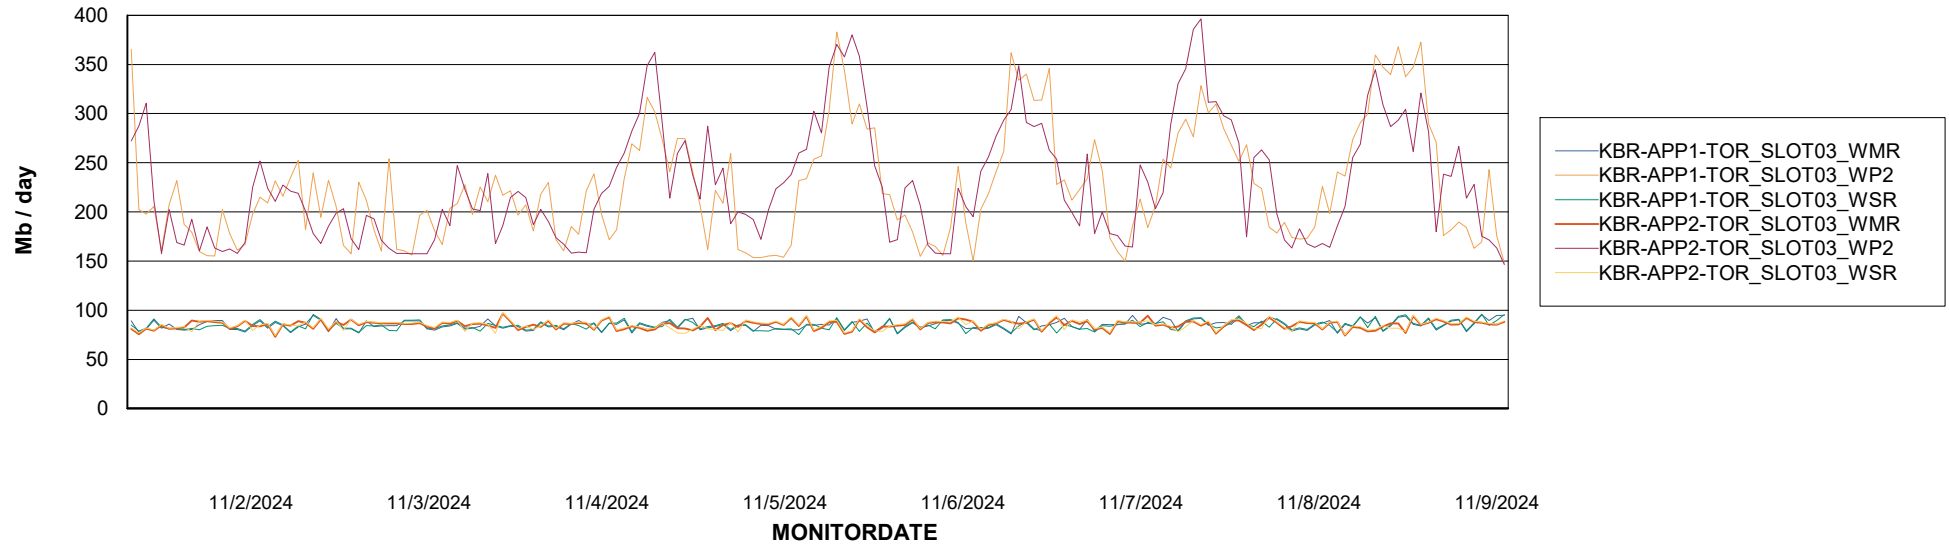

ABSSolute Web Component Services

Avg memory used per ABS Web component