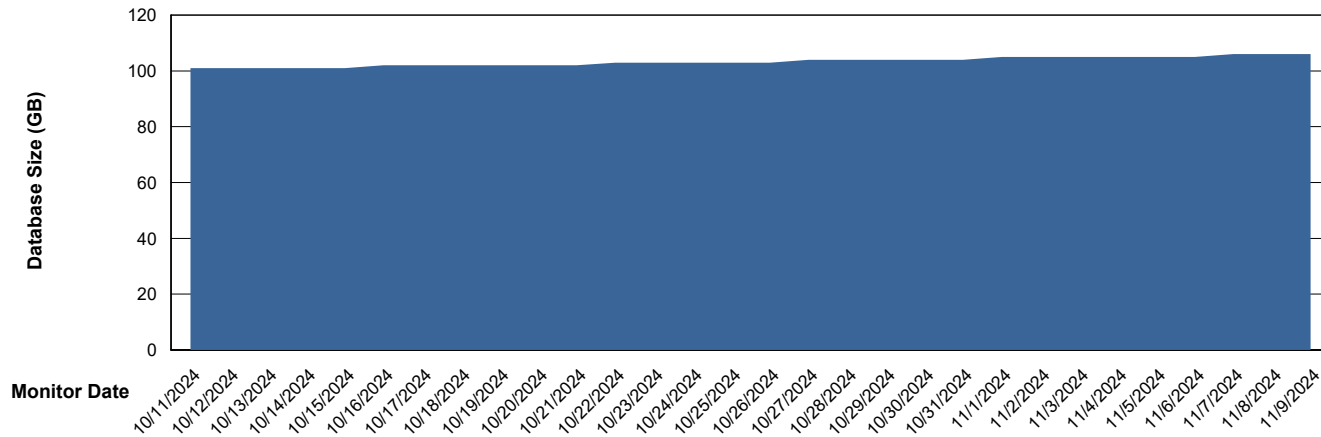

# Weekly SLA Customer Report

Customer KBR OCI TOR Production  
Database ID 200

DATABASE SIZE KBR-BI-TOR\_PROD\_ABS1

### Database growth over last month

DATABASE SIZE KBR-DBS1-TOR\_PROD\_ABS1

### Database growth over last month