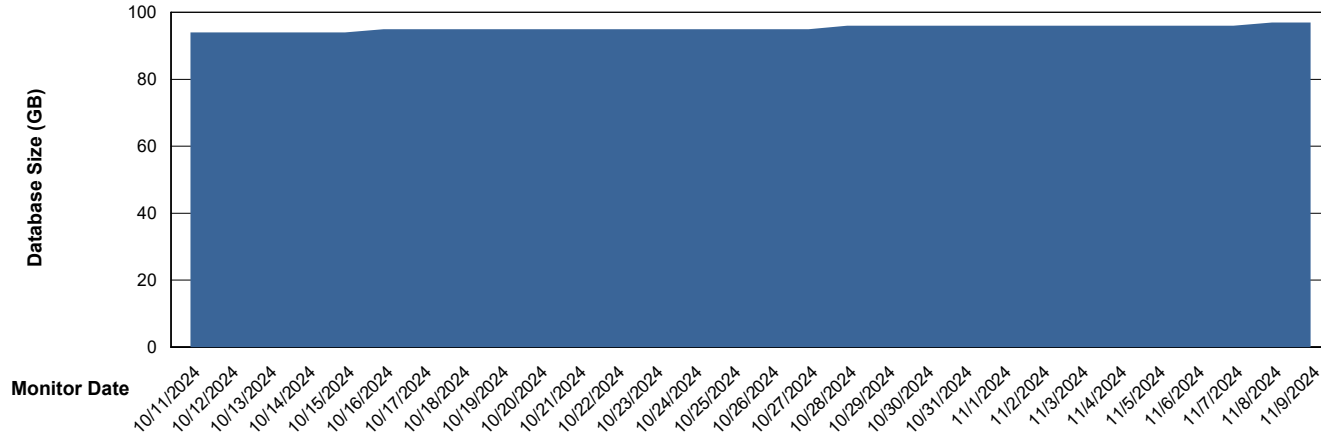

DATABASE SIZE KBR-BI-TOR_PROD_ABS1

Database growth over last month