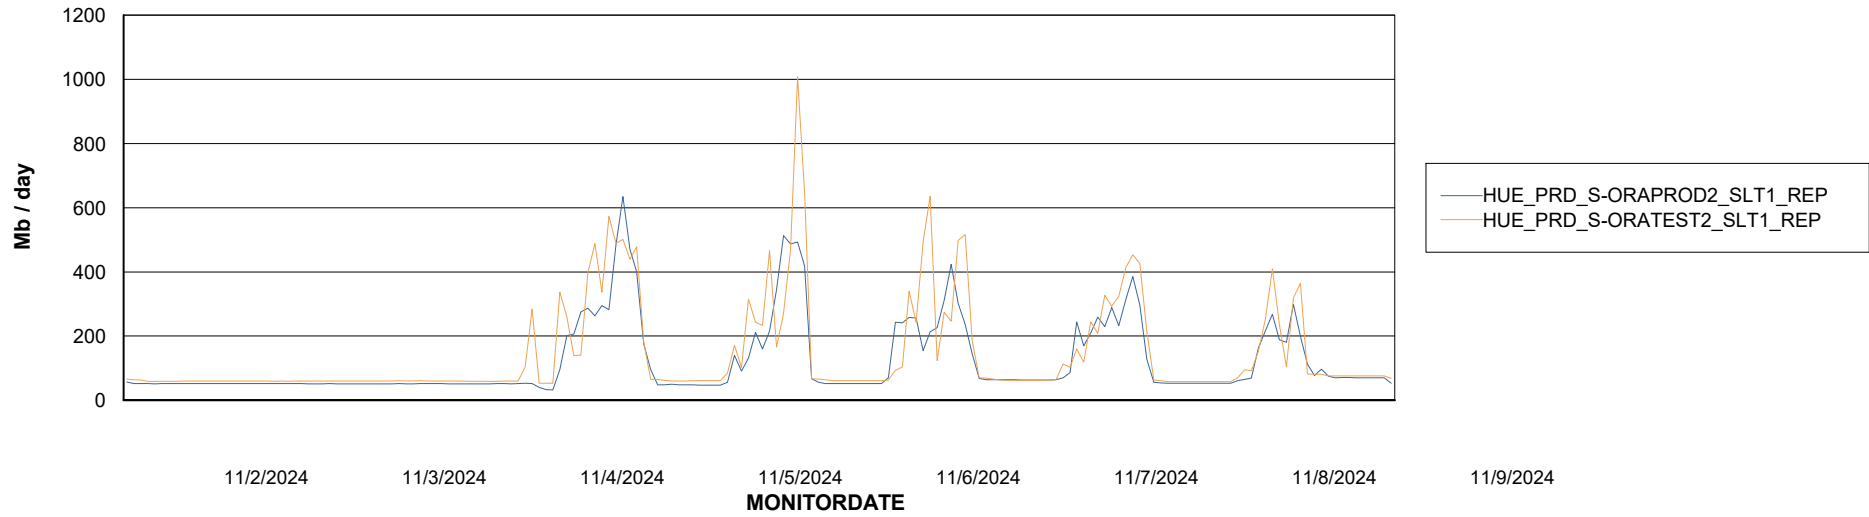

ABSSolute Application ReportServer Services

Avg memory used per ReportServer Service