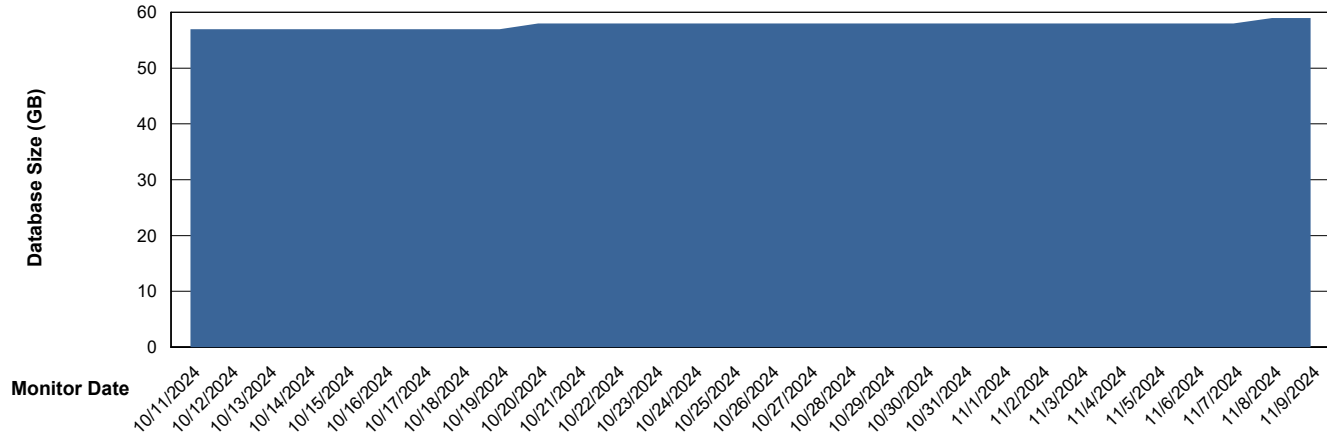

DATABASE SIZE HUE_PRD_S-ORABI2_ABS1

Database growth over last month