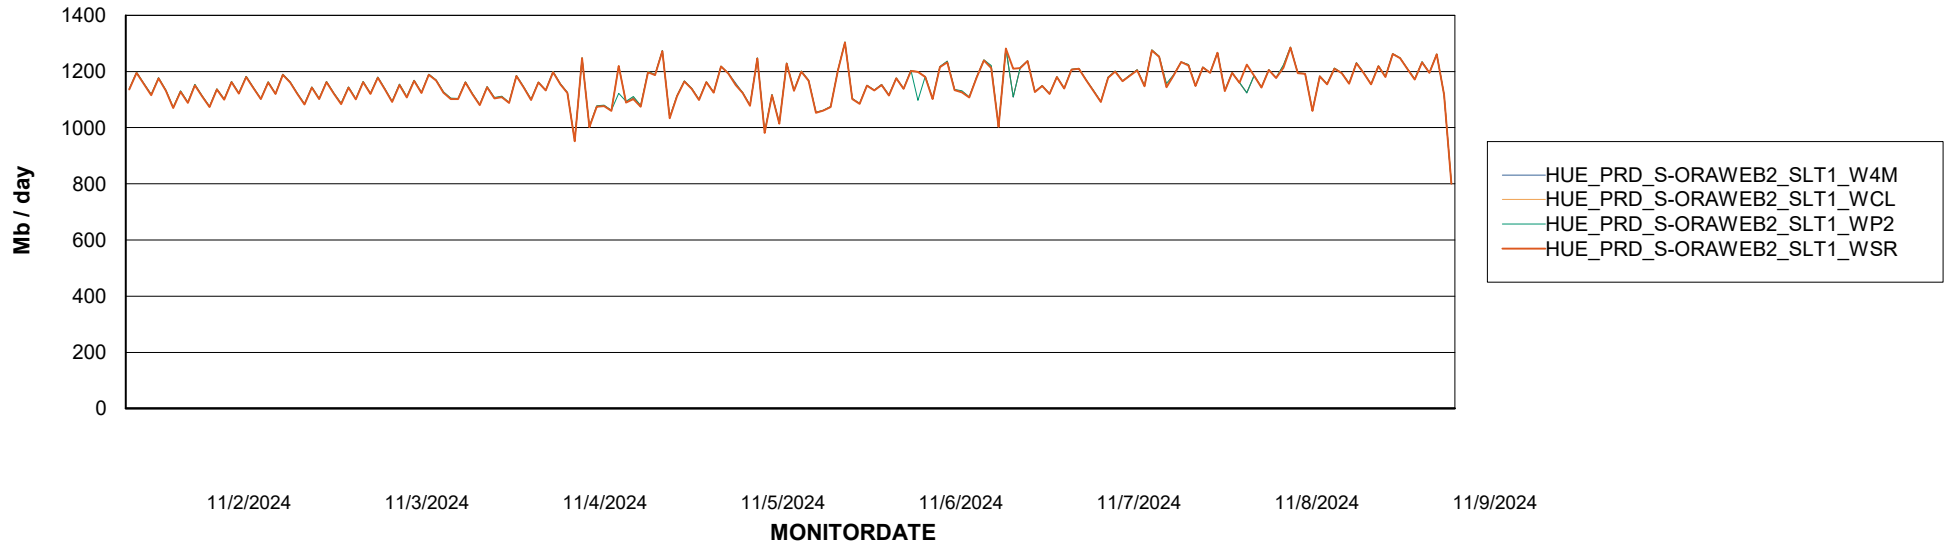

ABSolute Web Component Services

Avg memory used per ABS Web component