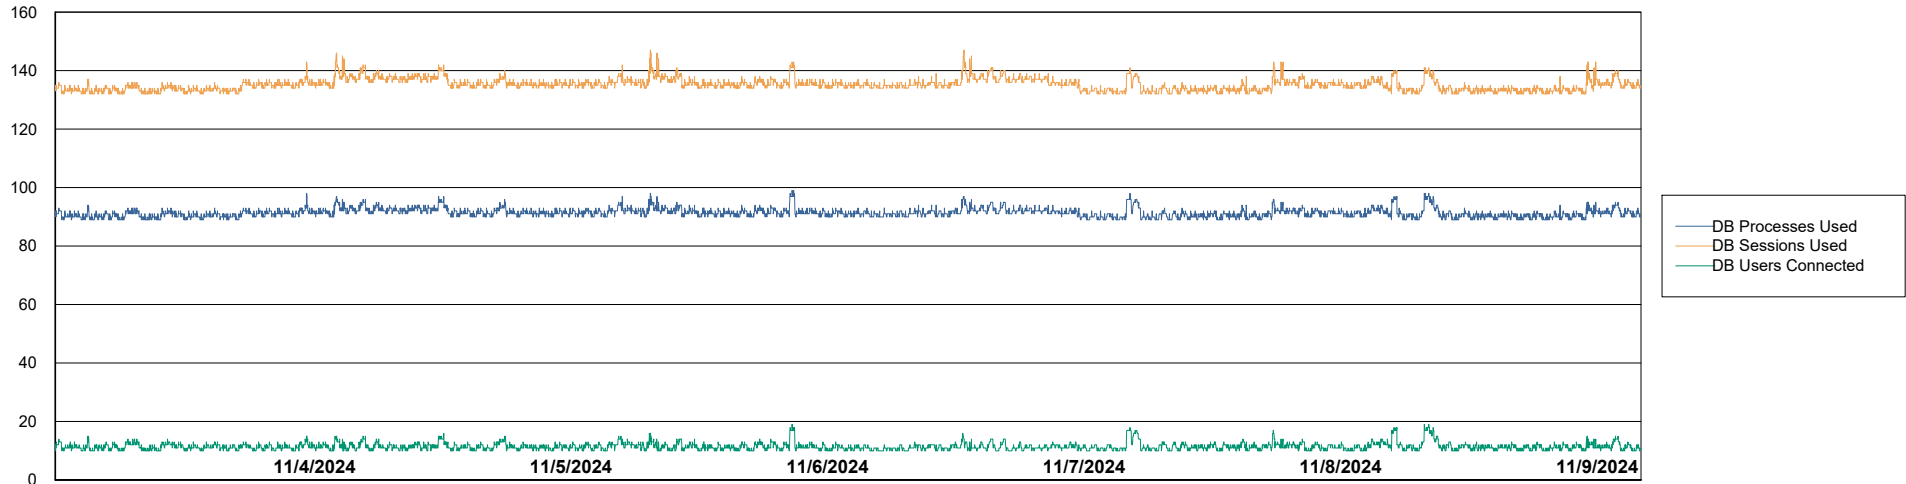

Database Performance HUE_PRD_S-ORABI2_ABS1