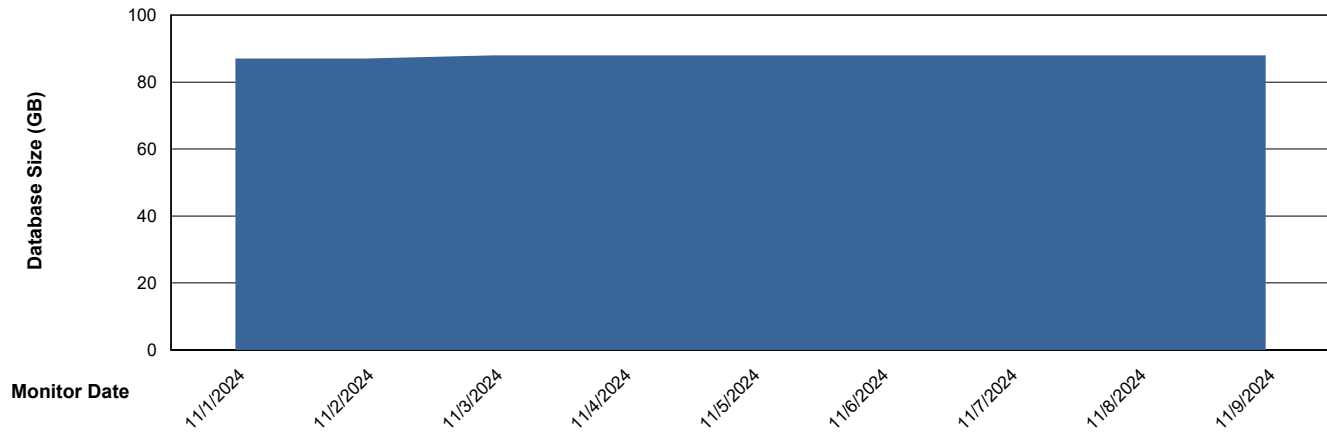

# Weekly SLA Customer Report

Customer HUE\_Production  
Database ID 154

DATABASE SIZE HUE\_PRD\_S-ORABI2\_ABS1

### Database growth over last month

DATABASE SIZE HUE\_PRD\_S-ORABI2024\_ABS1 (Future Live OAS)

### Database growth over last month