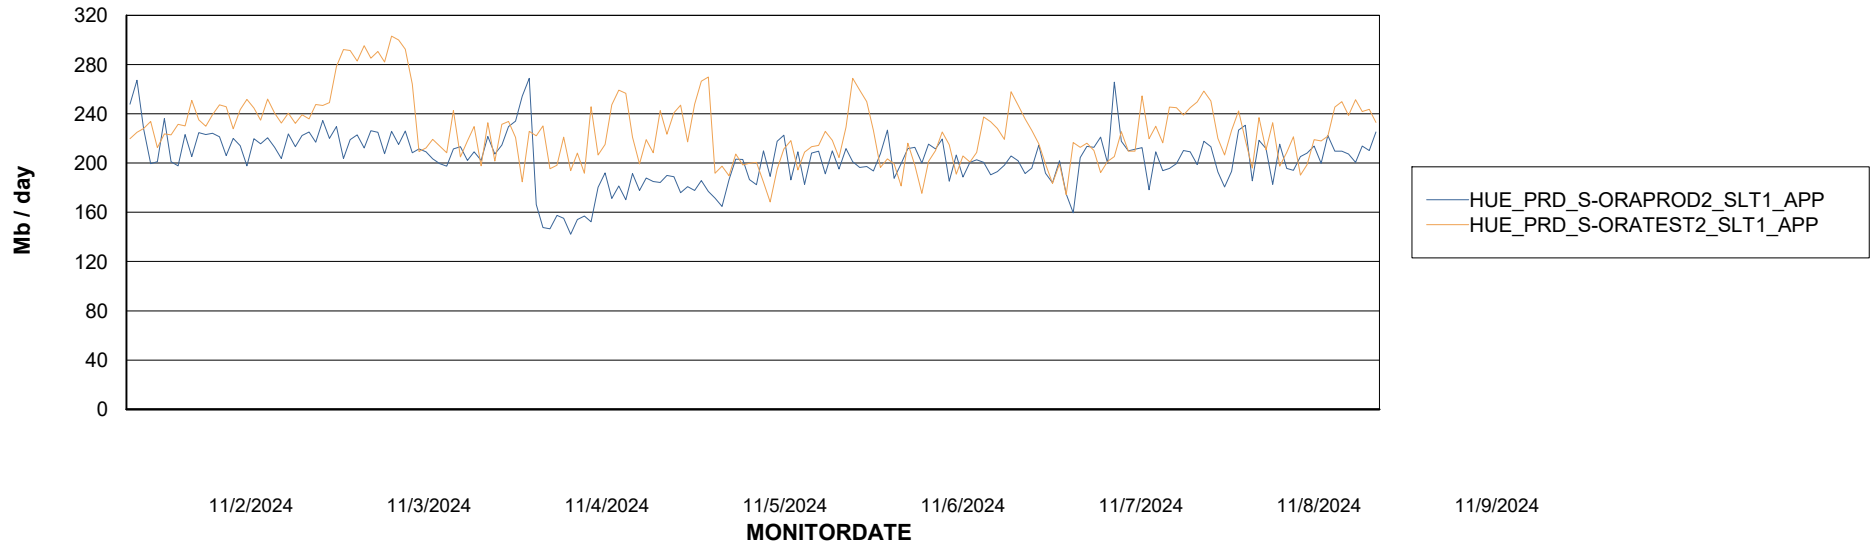

ABSSolute Application Server Services

Avg memory used per ABS Server Service