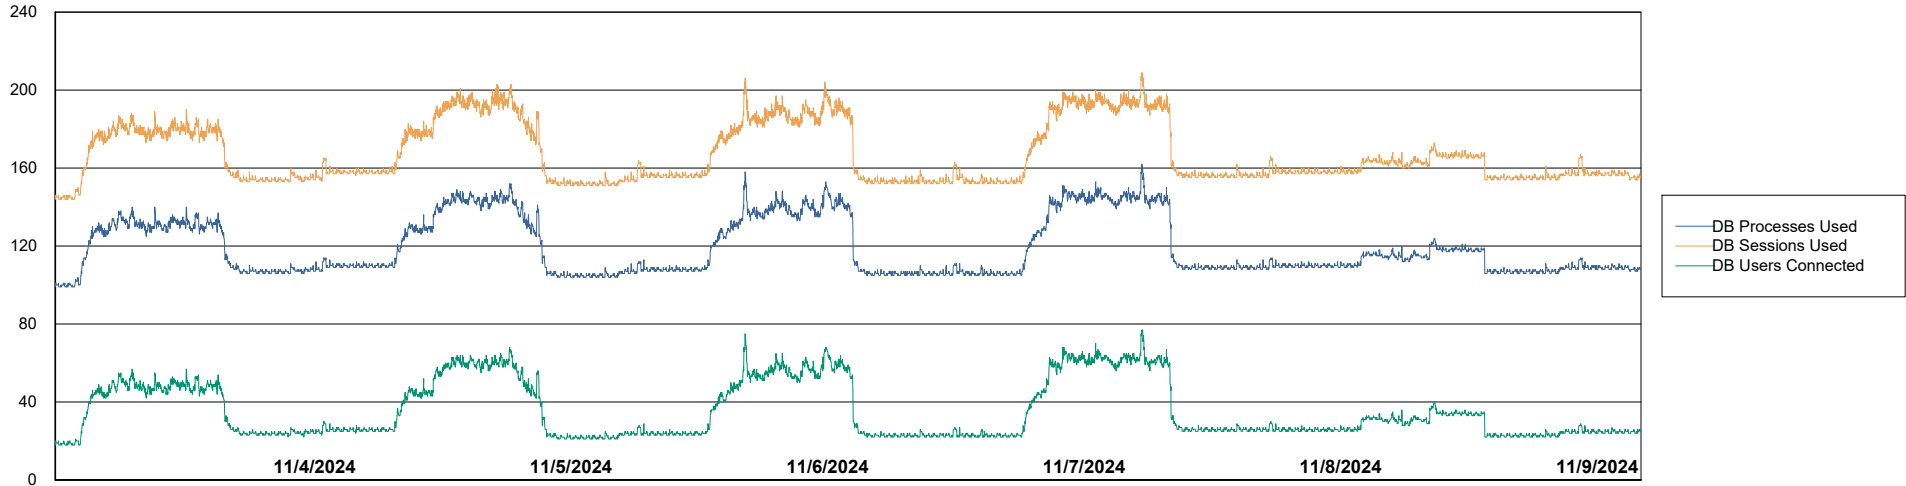

Database Performance HUE_PRD_S-ORAPROD2_ABS1