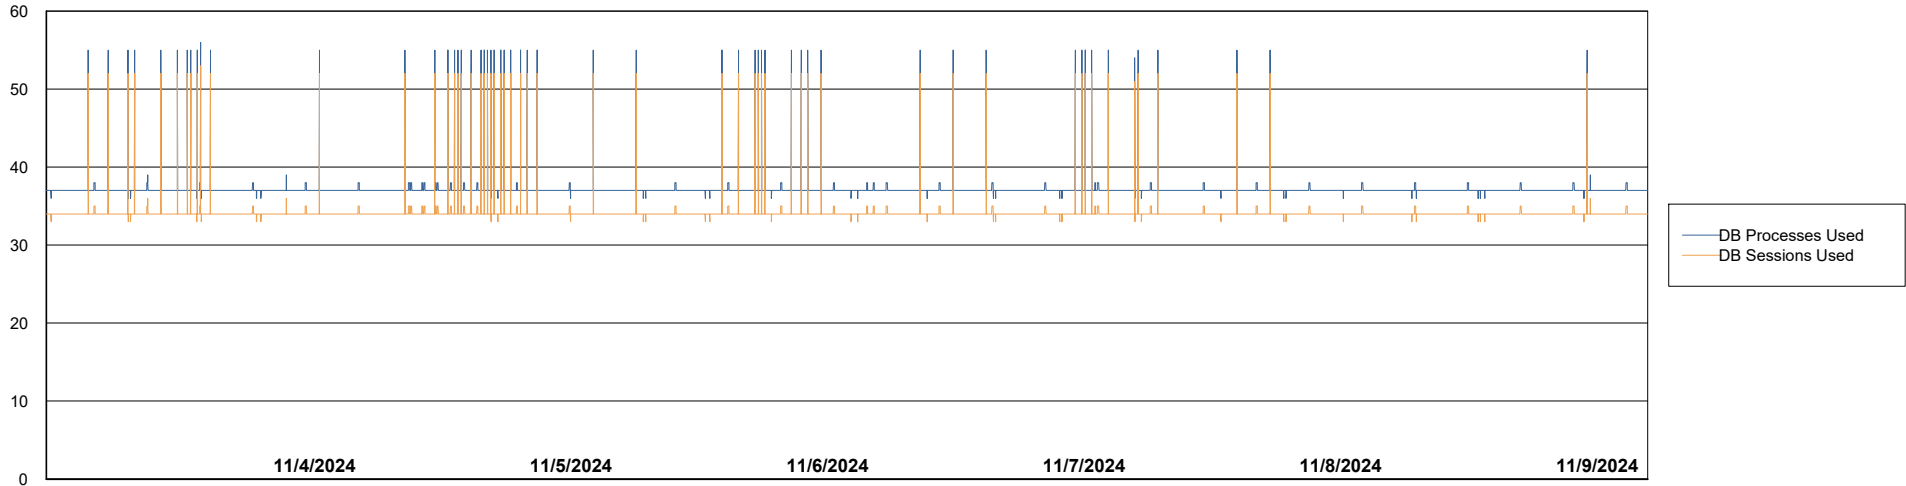

Database Performance HUE_PRD_S-ORATEST2_HSBABS1

DB Processes Max 1,000