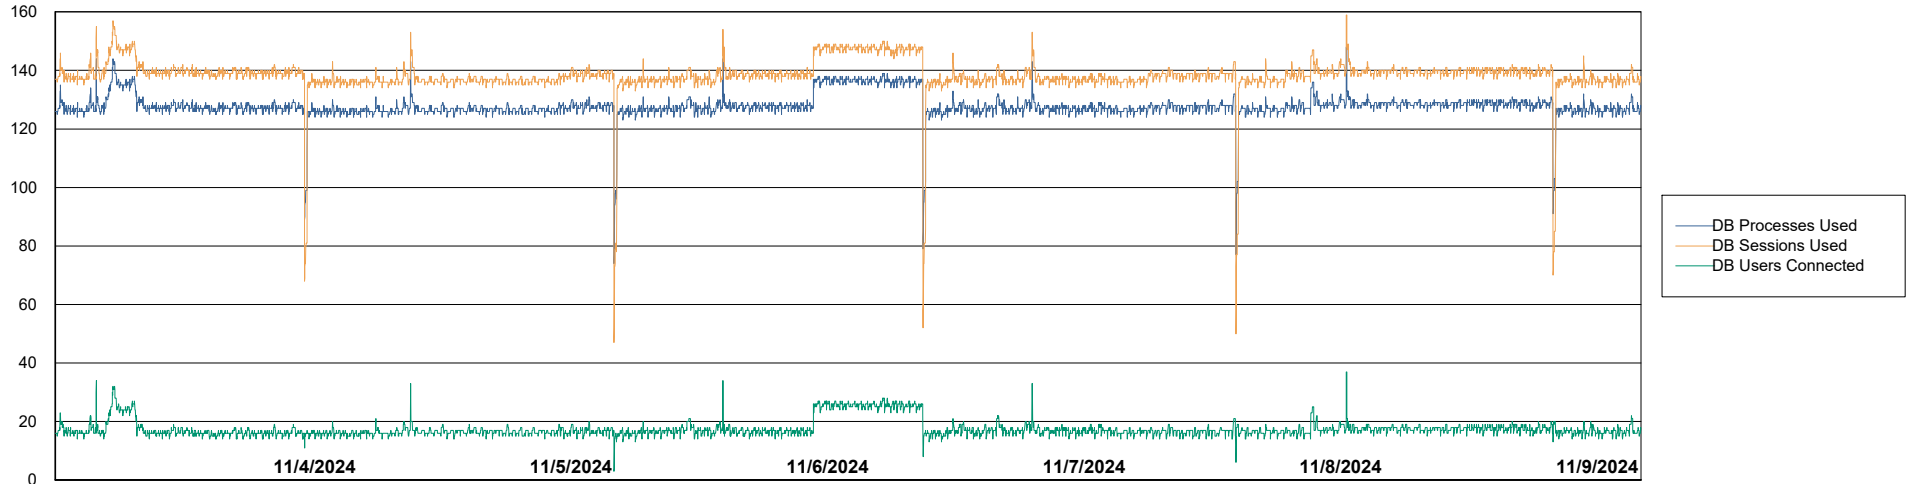

Database Performance HUE_PRD_S-ORABI2024_ABS1 (Future Live OAS)