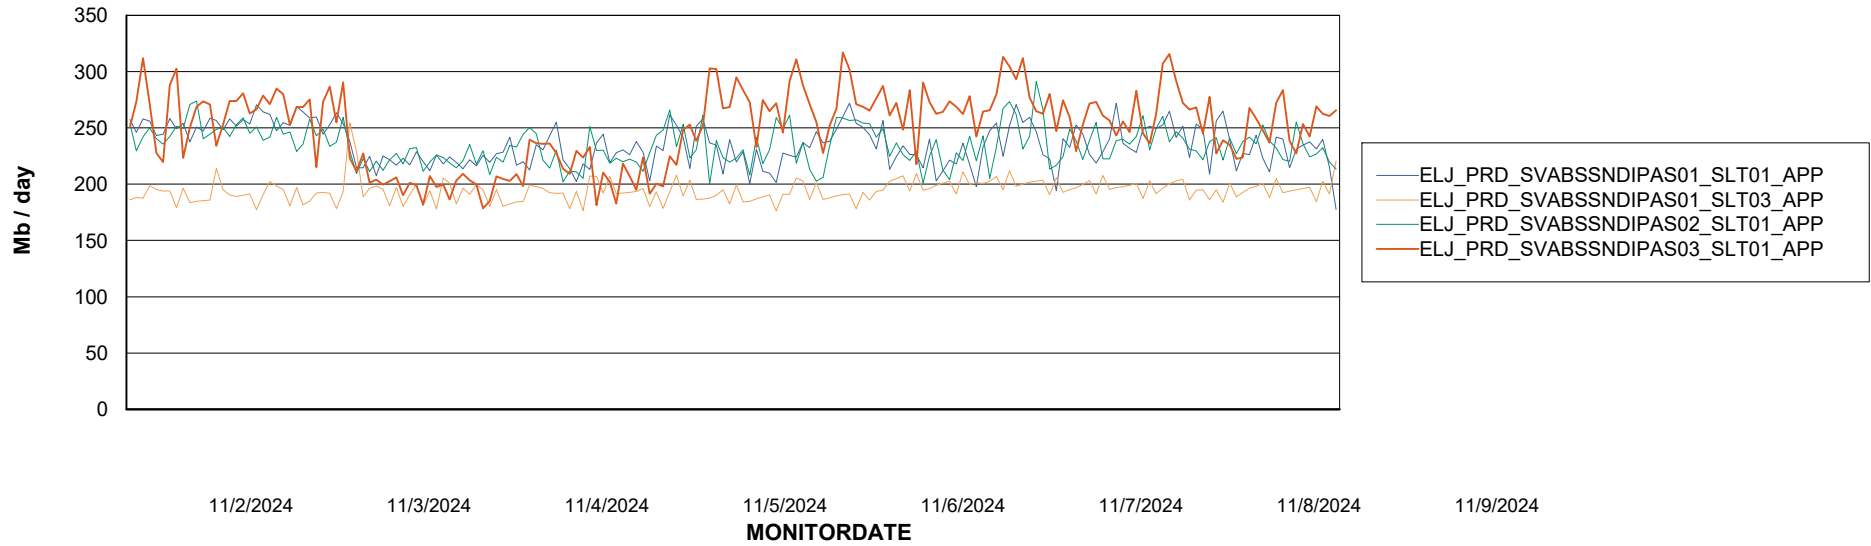

ABSolute Application Server Services

Avg memory used per ABS Server Service