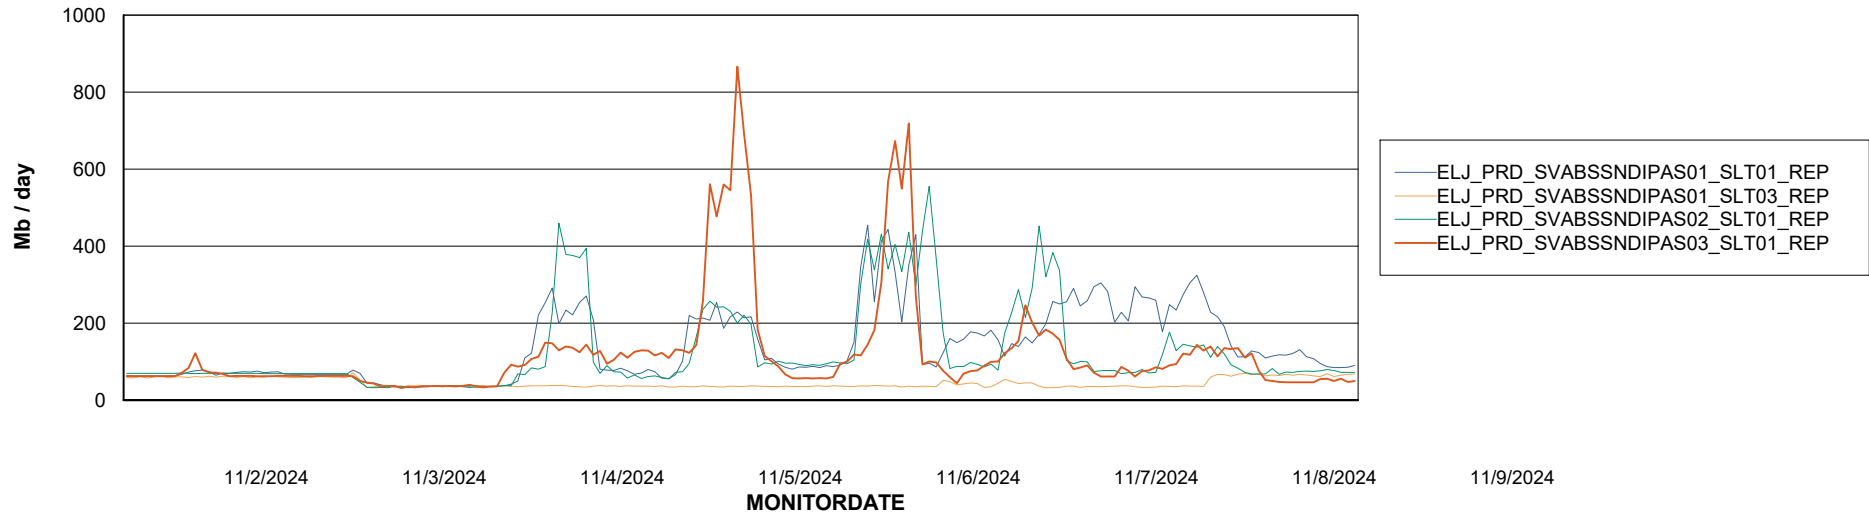

Avg memory used per ABS Server Service

Avg users per day per ABS server

Weekly SLA Customer Report

Customer ELJ Production
Database ID 72

ABSSolute Application ReportServer Services

Avg memory used per ReportServer Service