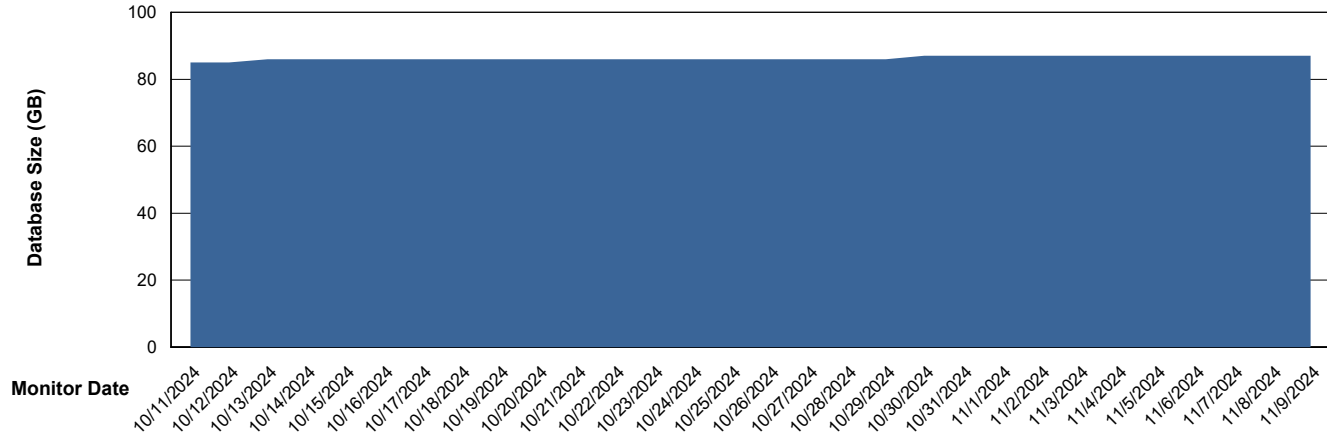

DB Processes Max 1,000
DB Sessions Max 0

Weekly SLA Customer Report

Customer ELJ Production
Database ID 72

Database Performance ELJ_PRD_FRASEQXPRDDB03_ABS1

Weekly SLA Customer Report

Customer ELJ Production
Database ID 72

DATABASE SIZE ELJ_PRD_FRASEQXPRDDB01_ABS1

Database growth over last month

DATABASE SIZE ELJ_PRD_FRASEQXPRDDB03_ABS1

Database growth over last month

Weekly SLA Customer Report

Customer ELJ Production
Database ID 72