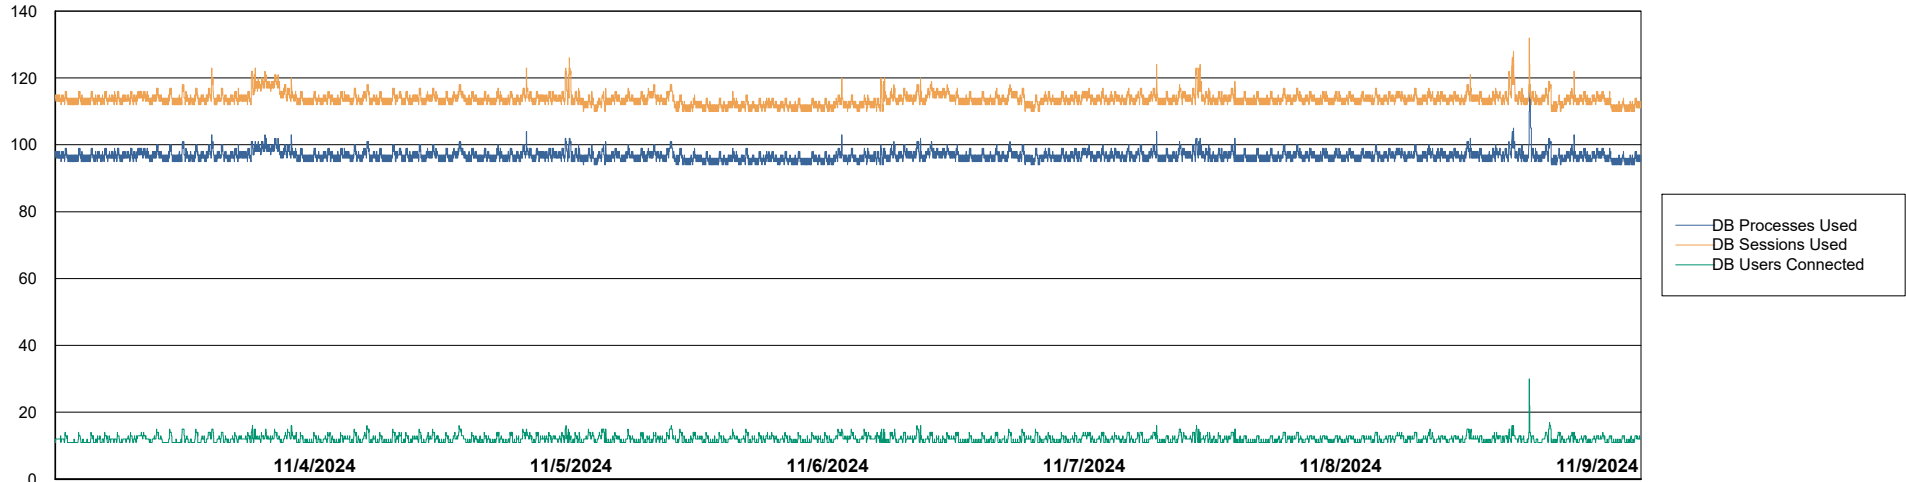

DB Processes Max 1,000
DB Sessions Max 0

Weekly SLA Customer Report

Customer ELJ Production
Database ID 72

Database Performance ELJ_PRD_FRASEQXPRDDB03_ABS1

Weekly SLA Customer Report

Customer ELJ Production
Database ID 72