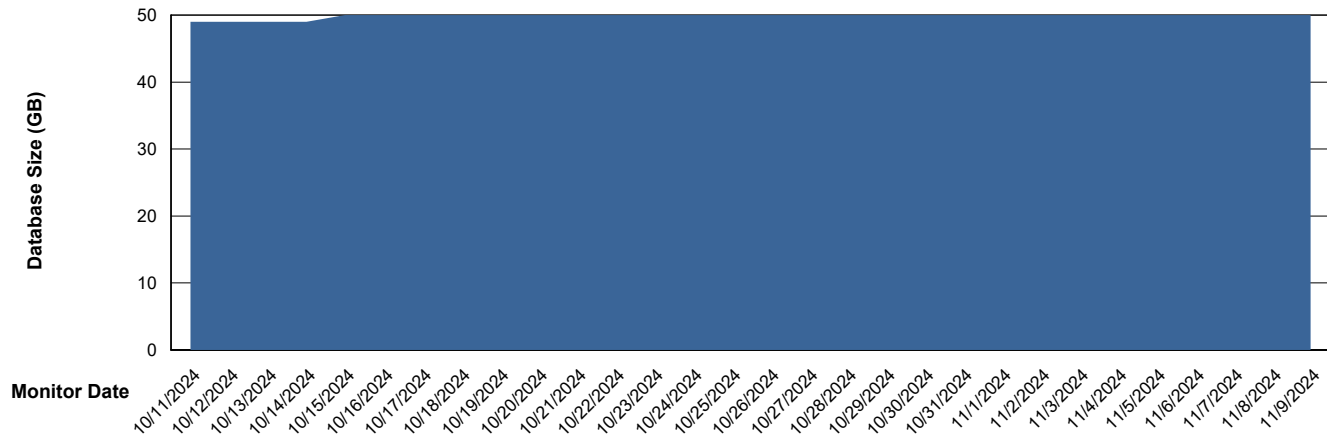

DB Processes Max 1,000
DB Sessions Max 0

Weekly SLA Customer Report

Customer ELJ Production
Database ID 72

Database Performance ELJ_PRD_FRASEQXPRDDB03_ABS1

Weekly SLA Customer Report

Customer ELJ Production
Database ID 72

DATABASE SIZE ELJ_PRD_FRASEQXPRDDB01_ABS1

Database growth over last month

DATABASE SIZE ELJ_PRD_FRASEQXPRDDB03_ABS1

Database growth over last month

Weekly SLA Customer Report

Customer ELJ Production
Database ID 72