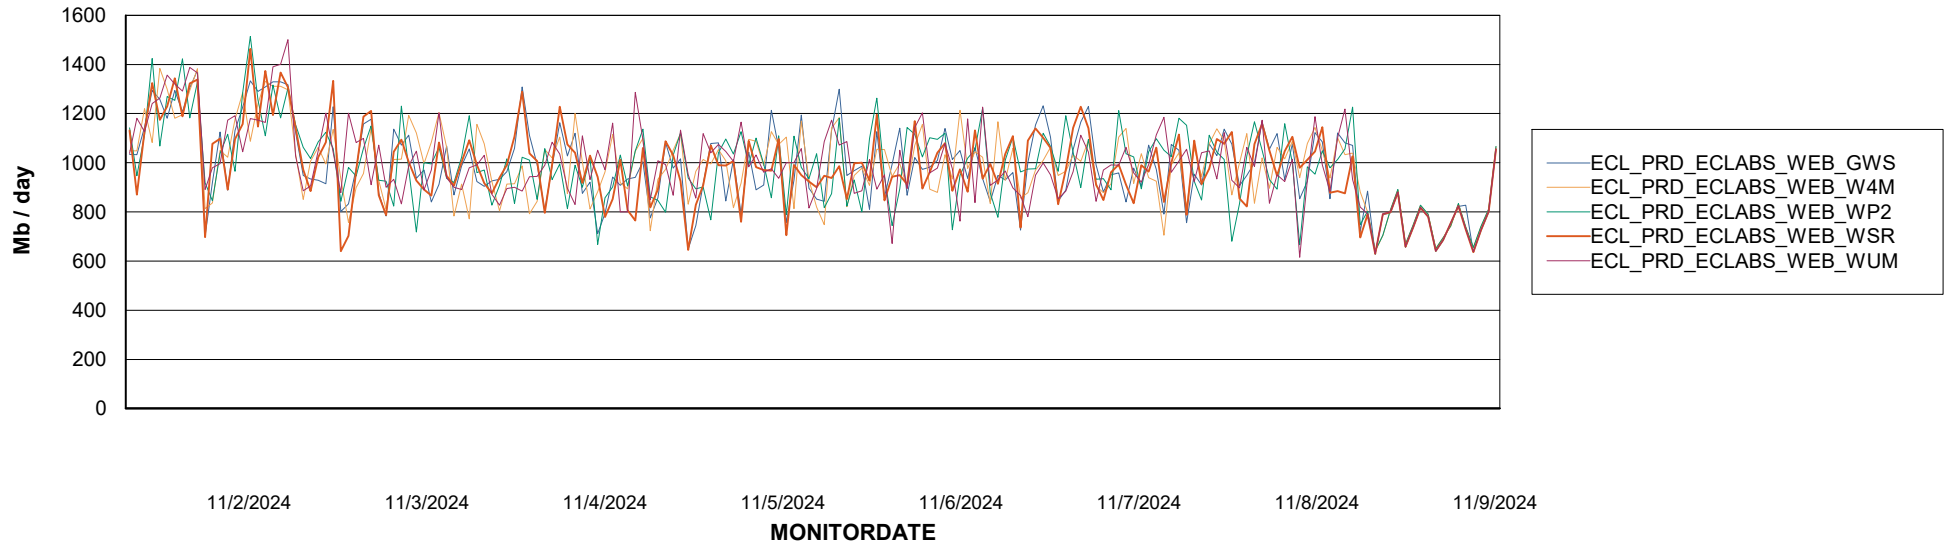

ABSolute Web Component Services

Avg memory used per ABS Web component