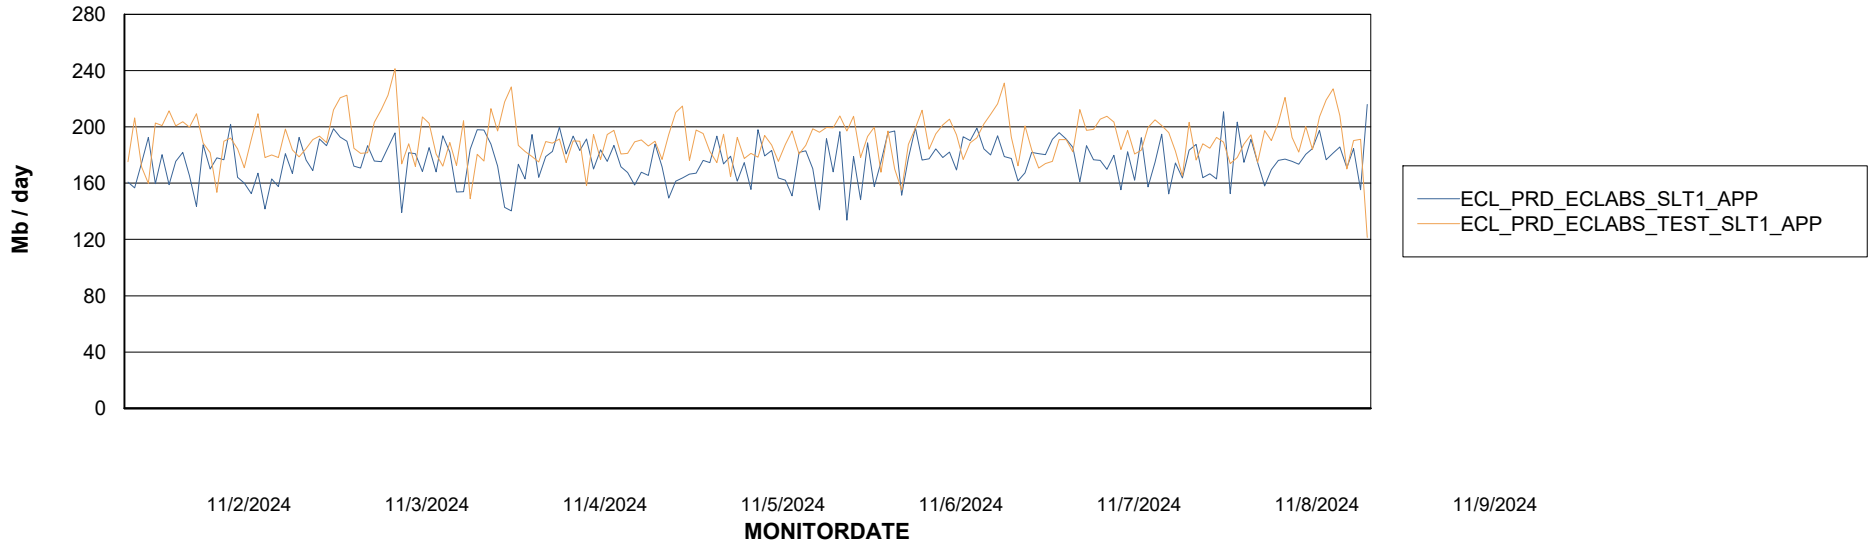

ABSSolute Application Server Services

Avg memory used per ABS Server Service