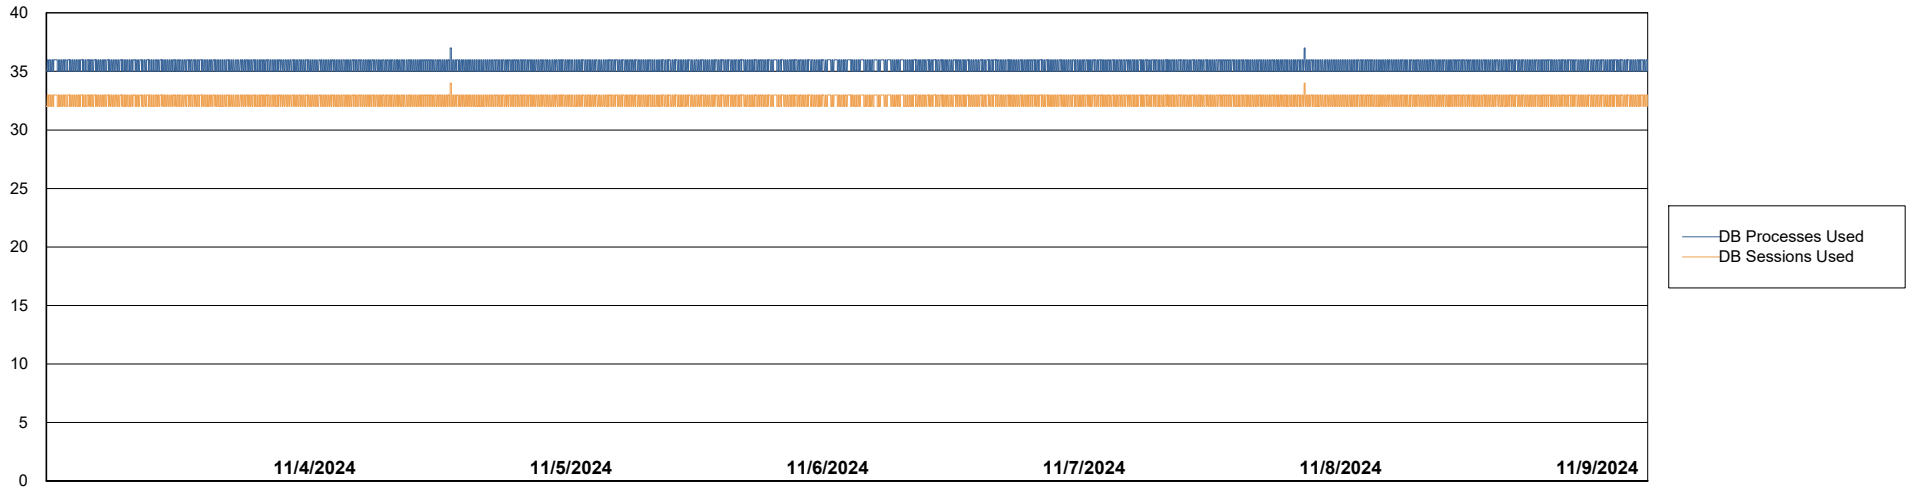

Weekly SLA Customer Report

Customer ECL_Production
Database ID 156

Database Performance ECL_PRD_ECLABS_ABS1

Weekly SLA Customer Report

Customer ECL_Production
Database ID 156

Database Performance ECL_PRD_ECLABS-TEST_HSBABS1

DB Processes Max 1,000

Weekly SLA Customer Report

Customer ECL_Production
 Database ID 156

DATABASE SIZE ECL_PRD_ECLABS_ABS1

Database growth over last month

Database Tablespace ECL_PRD_ECLABS_ABS1

Date	Tablespace Name	Filesize (Gb)	Usedsize (Gb)	Percentage free
11/9/2024	ABSDATA	81	64	21
	INDX	10	7	26
11/8/2024	ABSDATA	81	64	21
	INDX	10	7	26
11/7/2024	ABSDATA	81	64	21
	INDX	10	7	26
11/6/2024	ABSDATA	81	64	21
	INDX	10	7	26
11/5/2024	ABSDATA	81	64	21
	INDX	10	7	26
11/4/2024	ABSDATA	81	64	21
	INDX	10	7	26
11/3/2024	ABSDATA	81	64	21
	INDX	10	7	27