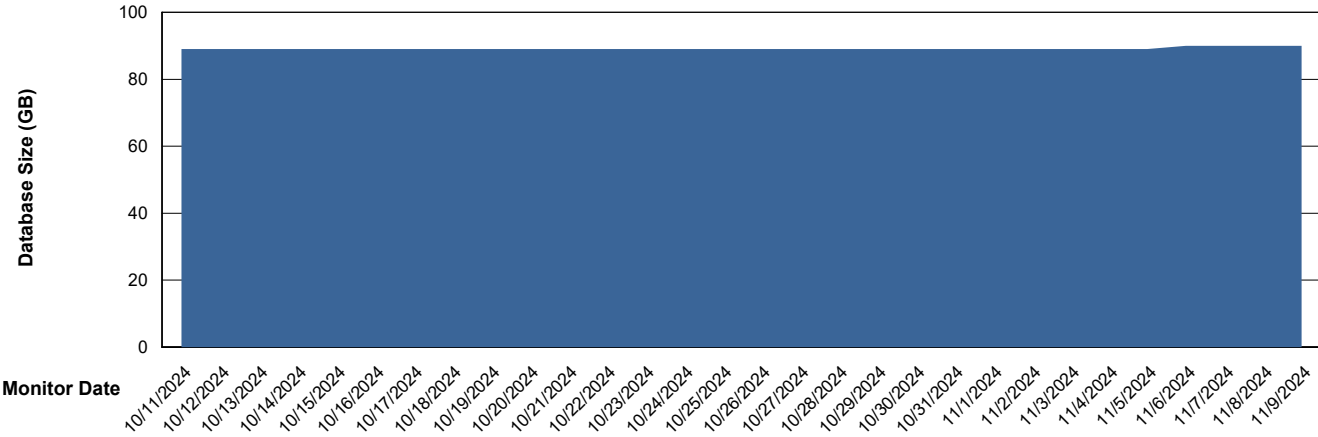

DB Processes Max 1,000

Weekly SLA Customer Report

Customer ECL_Production
 Database ID 156

DATABASE SIZE ECL_PRD_ECLABS_ABS1

Database growth over last month

Database Tablespace ECL_PRD_ECLABS_ABS1

Date	Tablespace Name	Filesize (Gb)	Usedsize (Gb)	Percentage free
11/9/2024	ABSDATA	81	64	21
	INDX	10	7	26
11/8/2024	ABSDATA	81	64	21
	INDX	10	7	26
11/7/2024	ABSDATA	81	64	21
	INDX	10	7	26
11/6/2024	ABSDATA	81	64	21
	INDX	10	7	26
11/5/2024	ABSDATA	81	64	21
	INDX	10	7	26
11/4/2024	ABSDATA	81	64	21
	INDX	10	7	26
11/3/2024	ABSDATA	81	64	21
	INDX	10	7	27

Weekly SLA Customer Report

Customer ECL_Production
Database ID 156

Standby Database Health ECL_Production

Recovery lag for last 7 days

Weekly SLA Customer Report

Customer ECL_Production
Database ID 156

ABSSolute Application Server Services