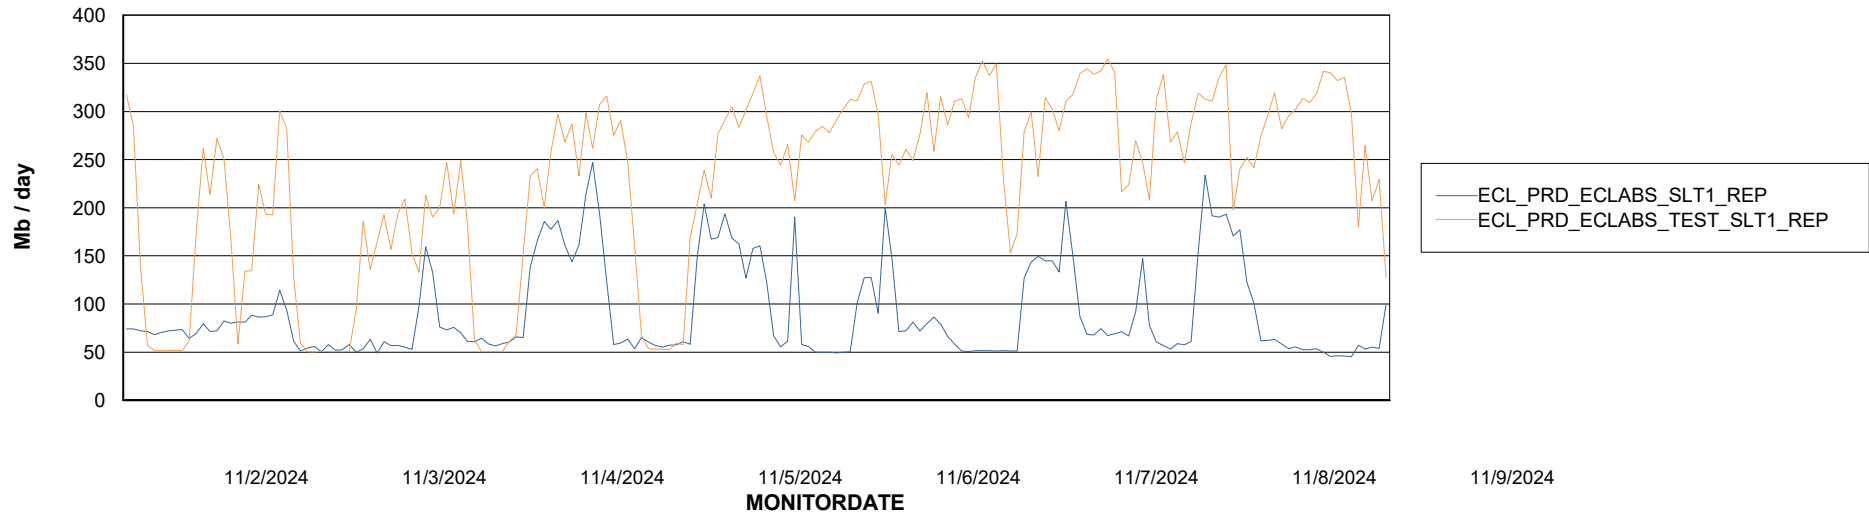

Avg memory used per ABS Server Service

Avg users per day per ABS server

Weekly SLA Customer Report

Customer ECL_Production
Database ID 156

ABSSolute Application ReportServer Services

Avg memory used per ReportServer Service