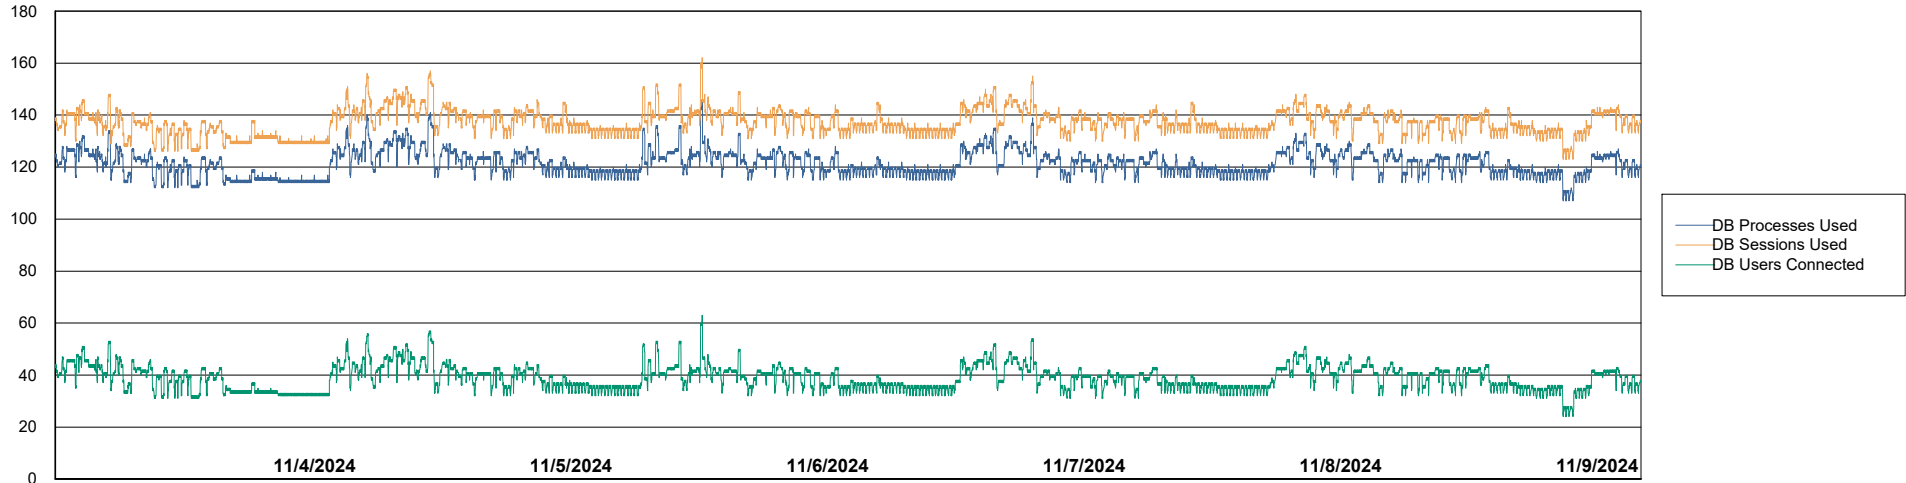

Weekly SLA Customer Report

Customer ECL_Production
Database ID 156

Harddisk Usage ECL_PRD_ECLABS-WEB

	Free disk space on C: (%)	Total disk space on C: (Gb)	Used disk space on C: (Gb)
11/9/2024	28	99	72
11/8/2024	28	99	72
11/7/2024	28	99	71
11/6/2024	28	99	71
11/5/2024	28	99	71
11/4/2024	29	99	71

Weekly SLA Customer Report

Customer ECL_Production
Database ID 156

Database Performance ECL_PRD_ECLABS_ABS1

Weekly SLA Customer Report

Customer ECL_Production
Database ID 156

Database Performance ECL_PRD_ECLABS-TEST_HSBABS1