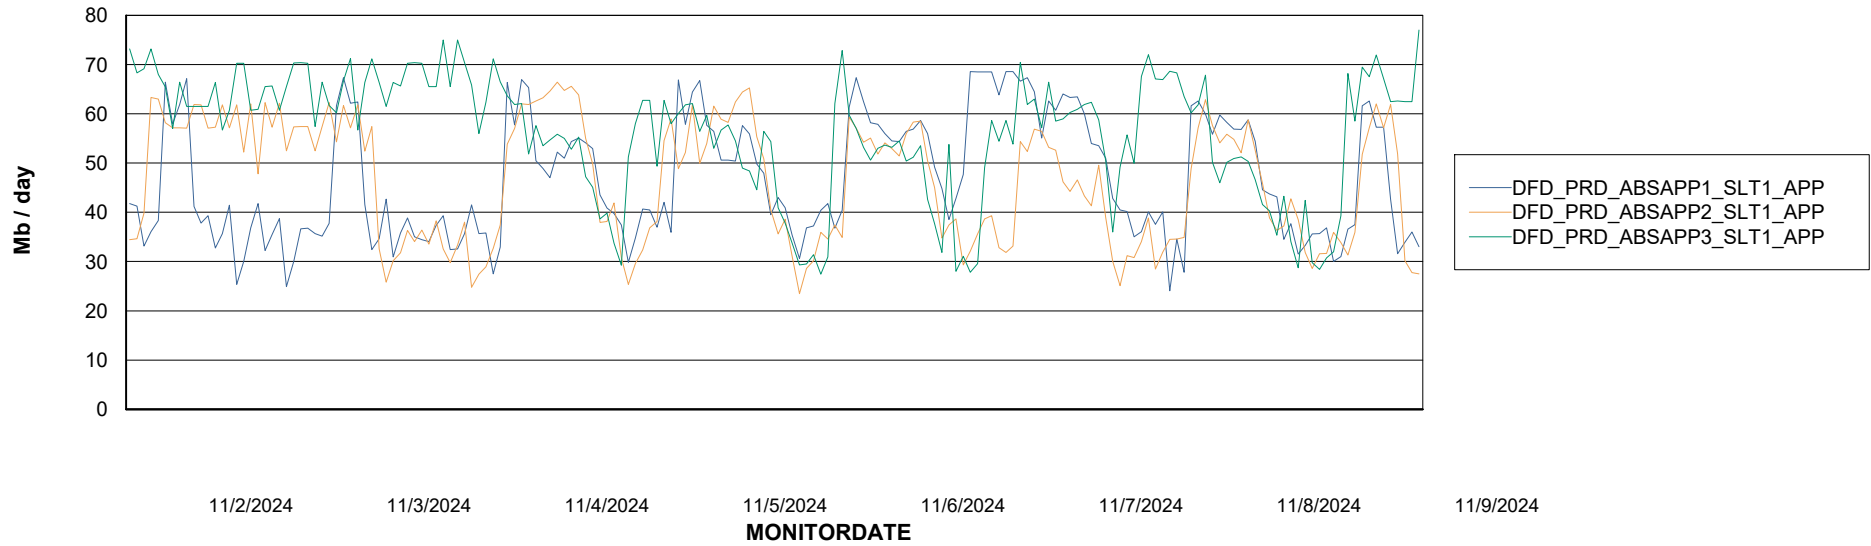

ABSSolute Application Server Services

Avg memory used per ABS Server Service