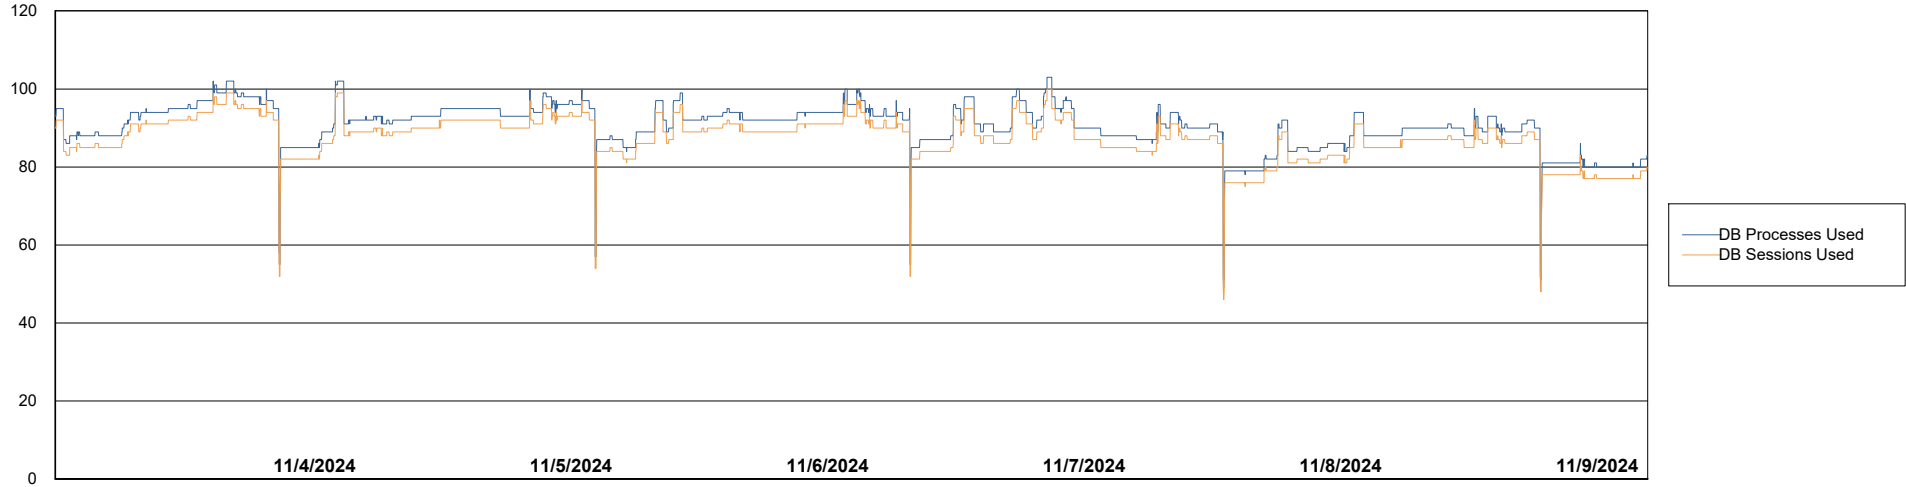

Database Performance DFD_PRD_S-S-ORACLE01-F_ABS1

DB Processes Max 600
DB Processes Max 4