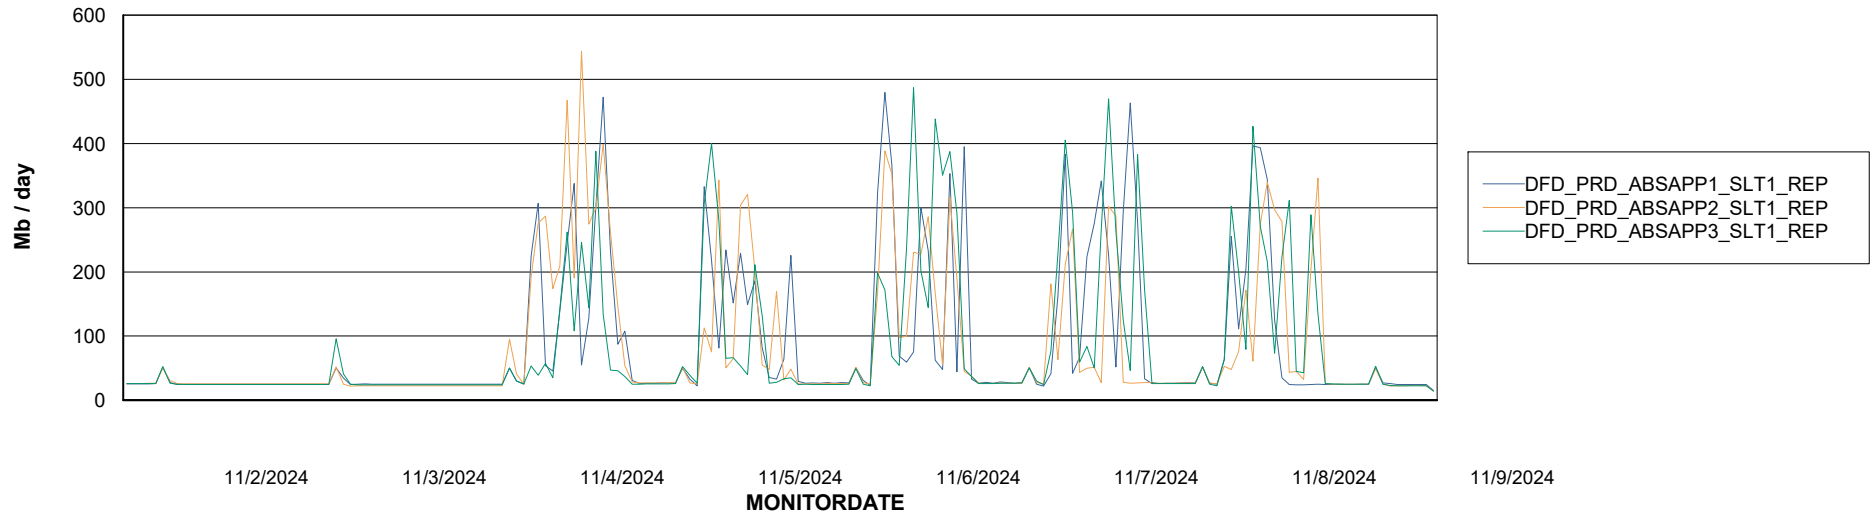

ABSSolute Application ReportServer Services

Avg memory used per ReportServer Service