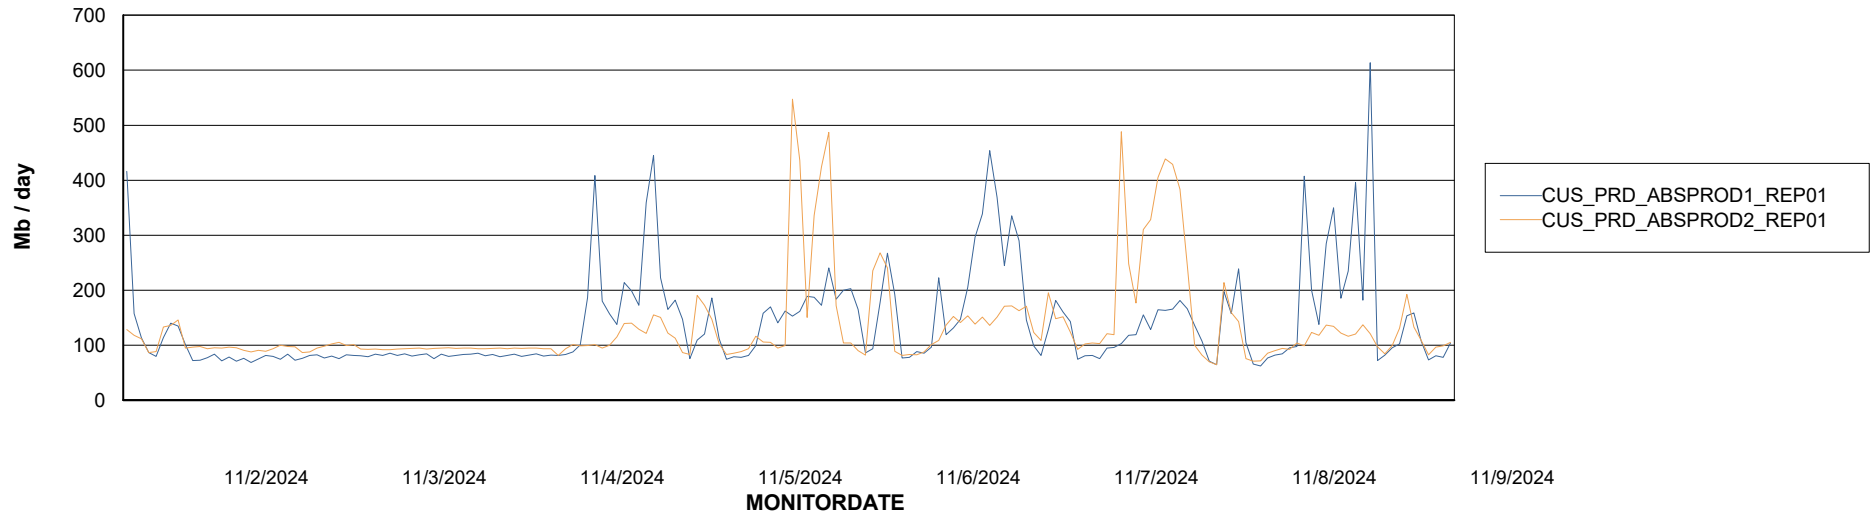

ABSSolute Application ReportServer Services

Avg memory used per ReportServer Service