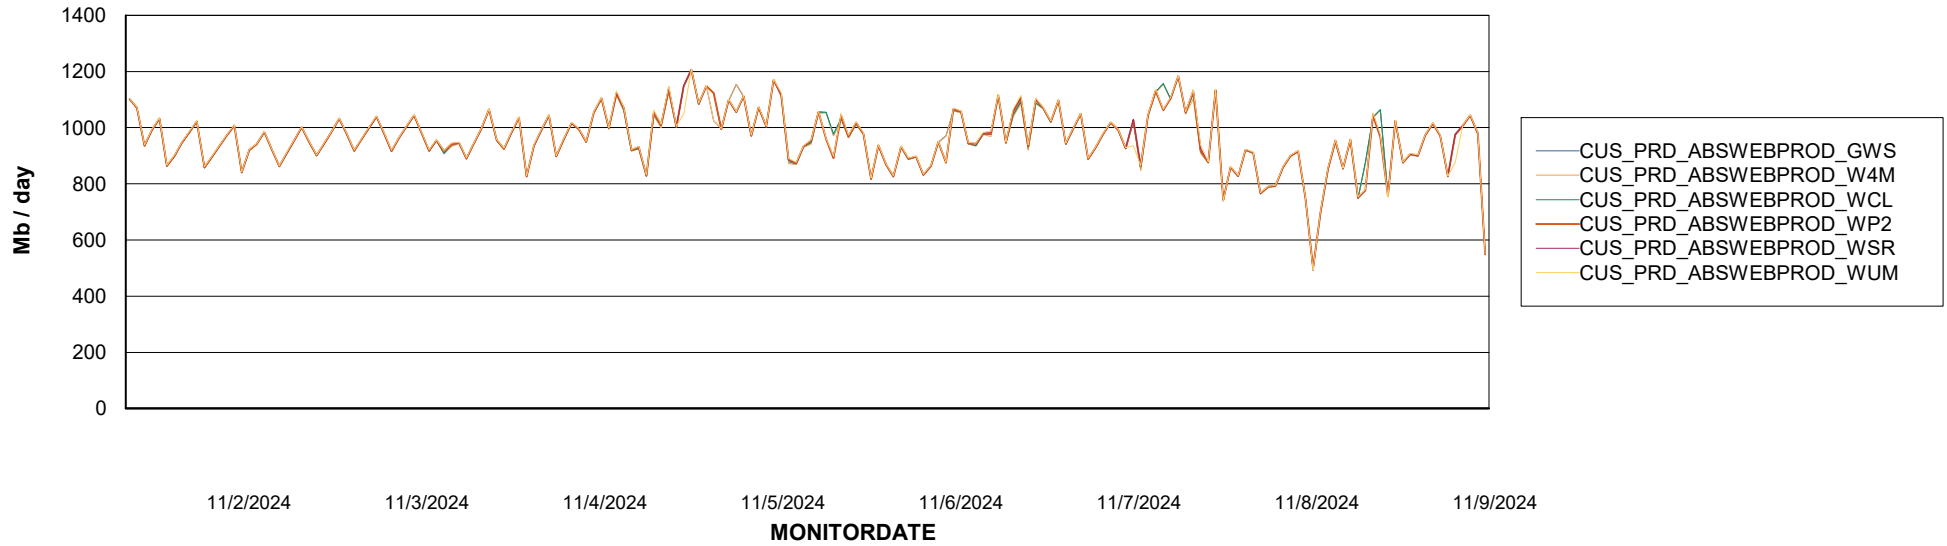

Avg memory used per ReportServer Service

Weekly SLA Customer Report

Customer CUS_Production (24/7)
Database ID 131

ABSSolute Web Component Services

Avg memory used per ABS Web component

Weekly SLA Customer Report