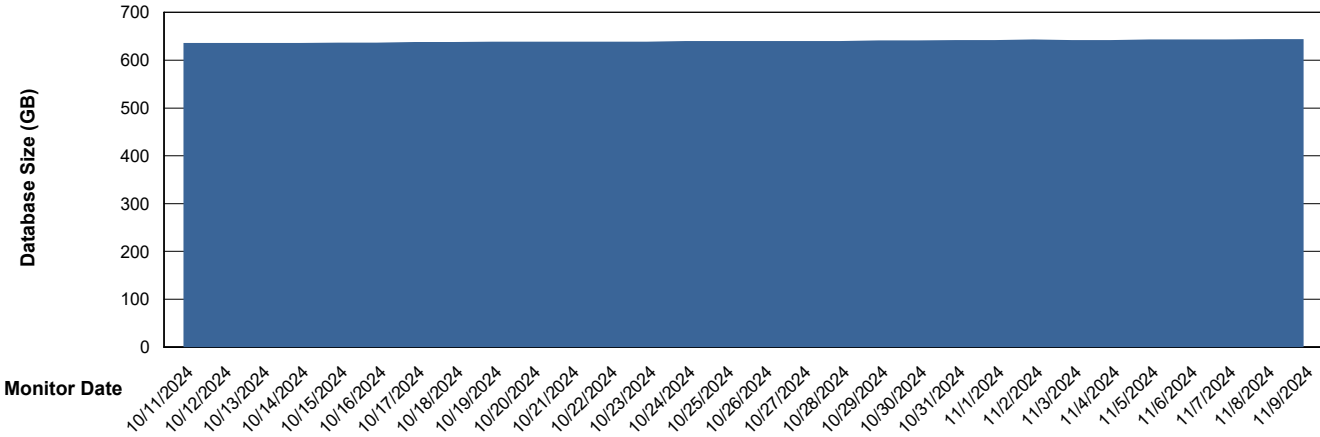

Weekly SLA Customer Report

Customer CUS_Production (24/7)
Database ID 131

Database Performance CUS_PRD_ABSDB1_ABS1

Weekly SLA Customer Report

Customer CUS_Production (24/7)
Database ID 131

Database Performance CUS_PRD_ABSDB2_HSBABS1

DB Processes Max 1,000

Weekly SLA Customer Report

Customer CUS_Production (24/7)
 Database ID 131

DATABASE SIZE CUS_PRD_ABSDB1_ABS1

Database growth over last month

Database Tablespace CUS_PRD_ABSDB1_ABS1

Date	Tablespace Name	Filesize (Gb)	Usedsize (Gb)	Percentage free
11/9/2024	ABSDATA	286	239	17
	INDX	465	390	16
11/8/2024	ABSDATA	286	238	17
	INDX	465	389	16
11/7/2024	ABSDATA	286	238	17
	INDX	465	389	16
11/6/2024	ABSDATA	286	238	17
	INDX	465	389	16
11/5/2024	ABSDATA	286	238	17
	INDX	465	389	16
11/4/2024	ABSDATA	286	238	17
	INDX	465	389	16
11/3/2024	ABSDATA	286	238	17
	INDX	465	389	16

Weekly SLA Customer Report

Customer CUS_Production (24/7)
Database ID 131

Standby Database Health CUS_Production (24/7)

Recovery lag for last 7 days

Weekly SLA Customer Report

Customer CUS_Production (24/7)
Database ID 131