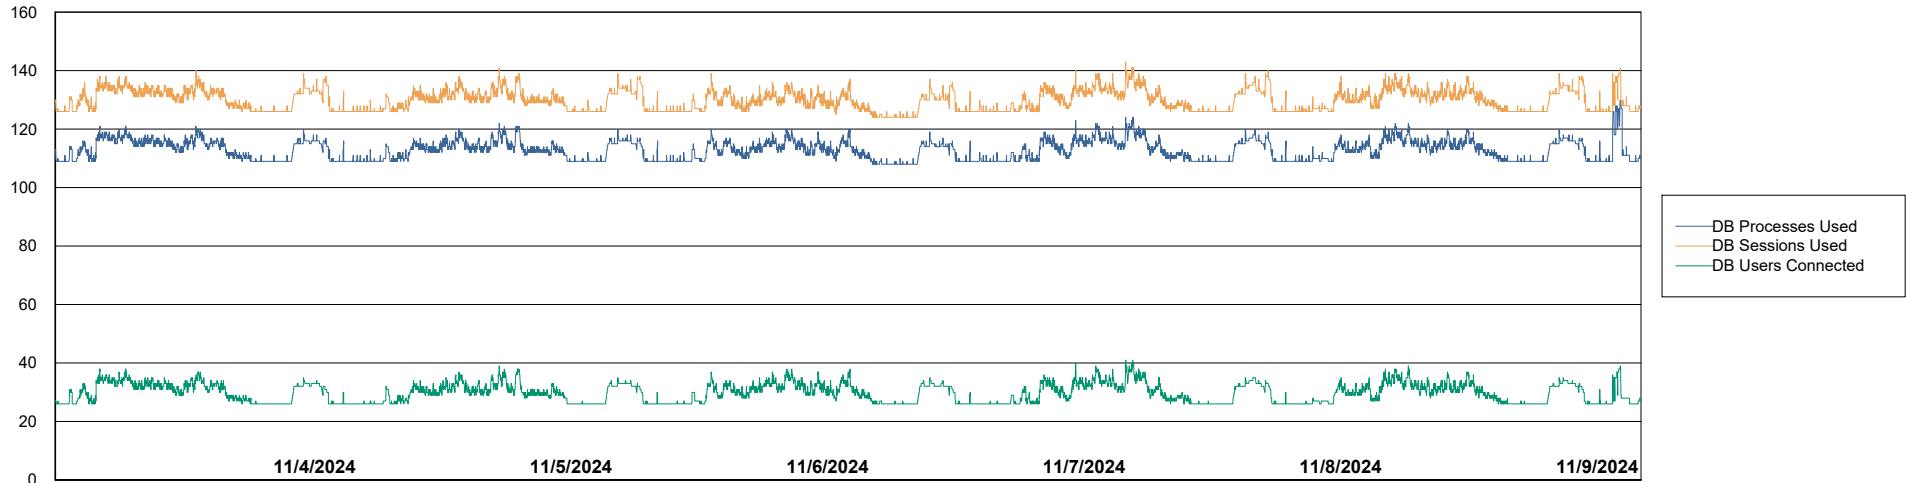

Database Performance CUS_PRD_ABSDB1_ABS1