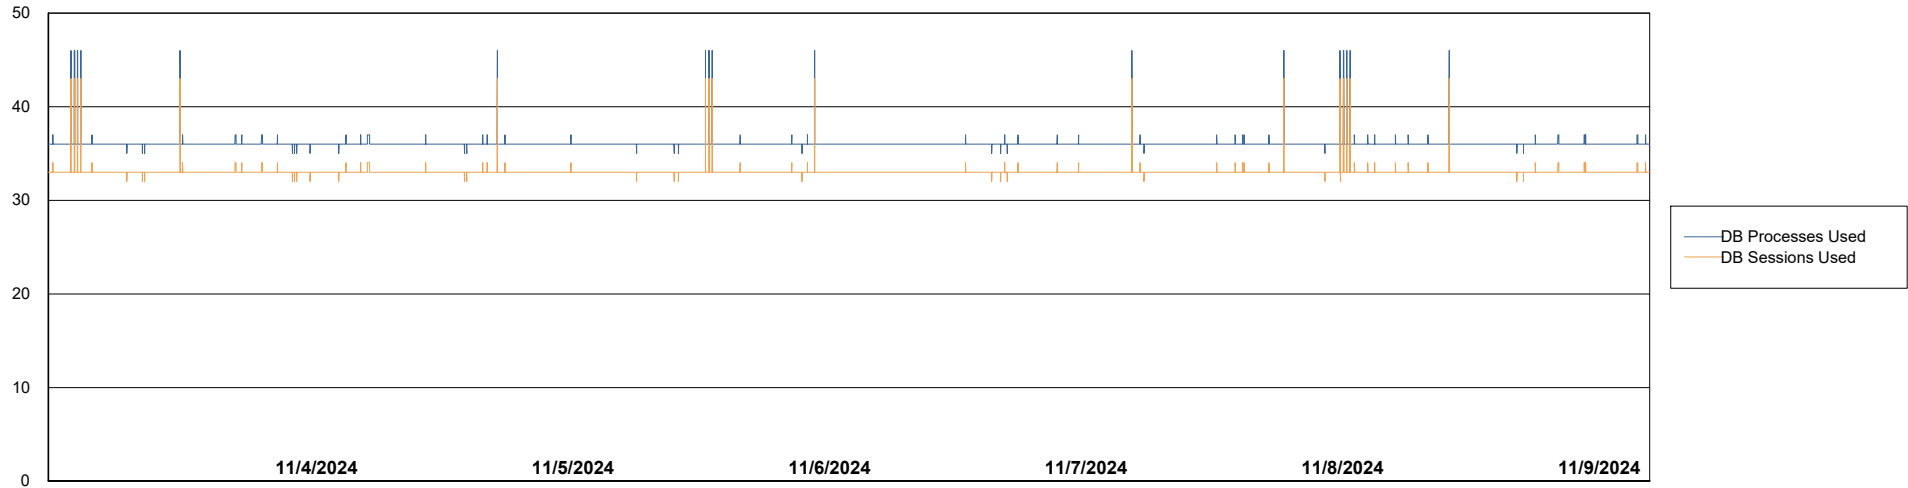

Database Performance CUS_PRD_ABSDB2_HSBABS1

DB Processes Max 1,000