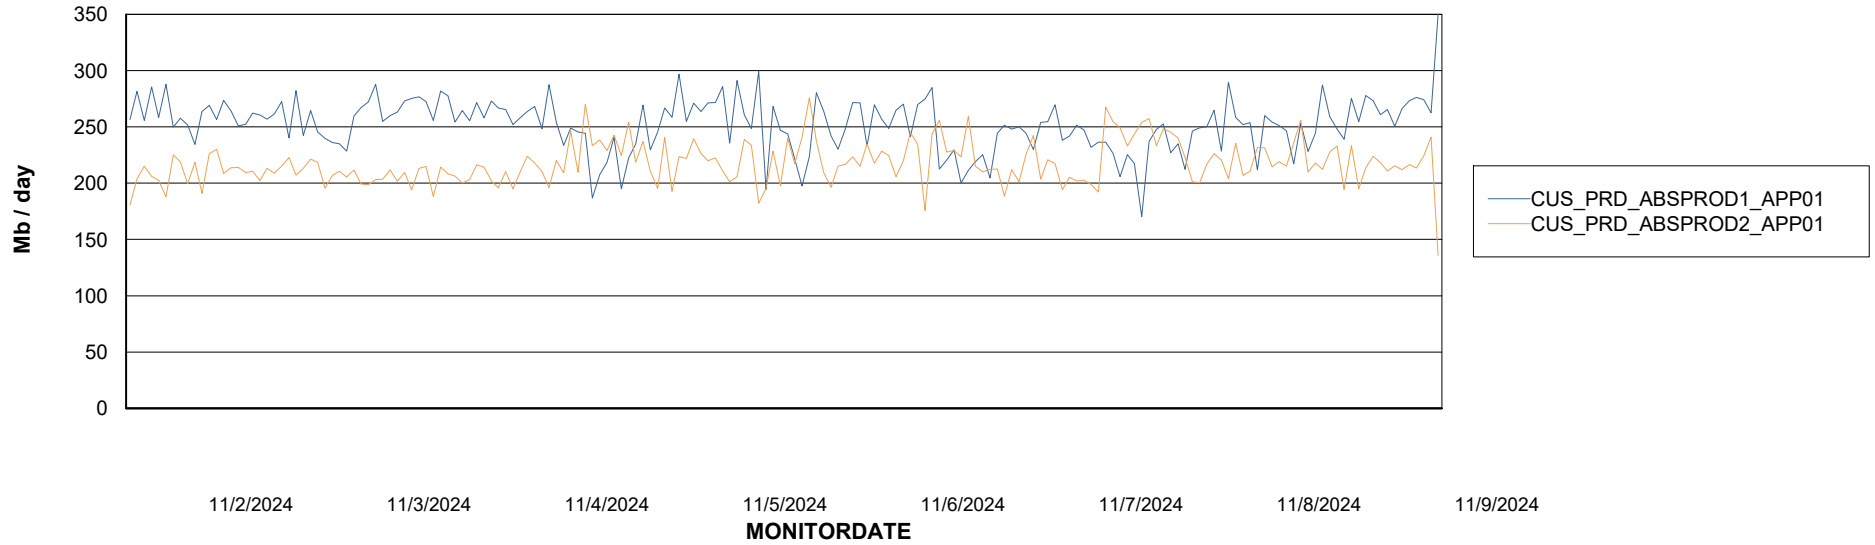

ABSSolute Application Server Services

Avg memory used per ABS Server Service