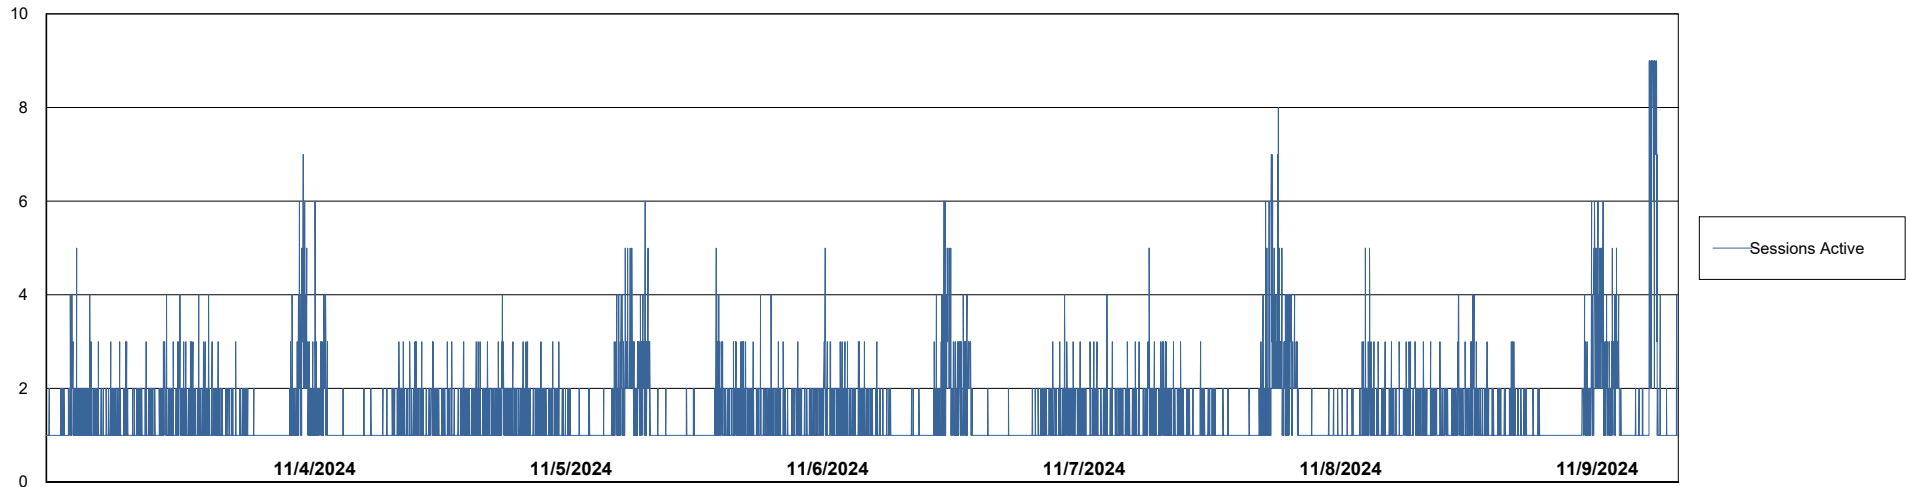

Database Performance CUS_PRD_ABSDB1_ABS1