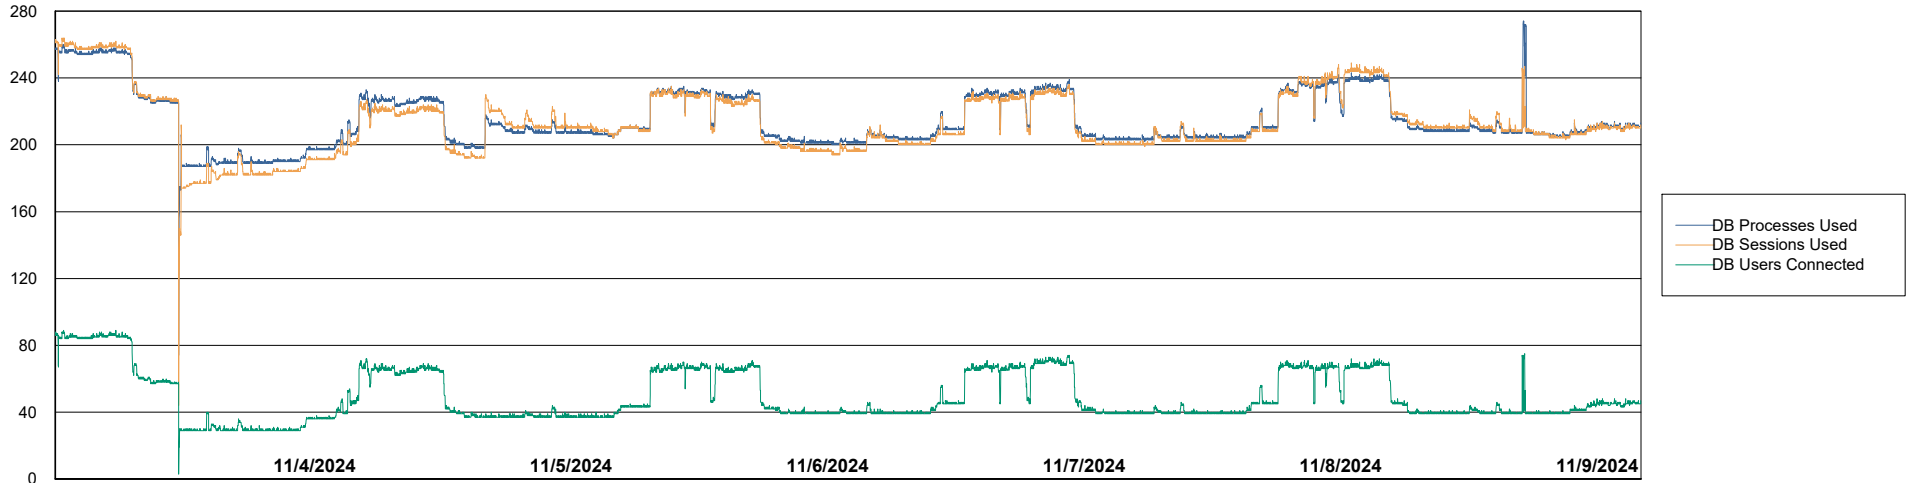

Database Performance CLO_PRD_CLO-ORA01_ABS1