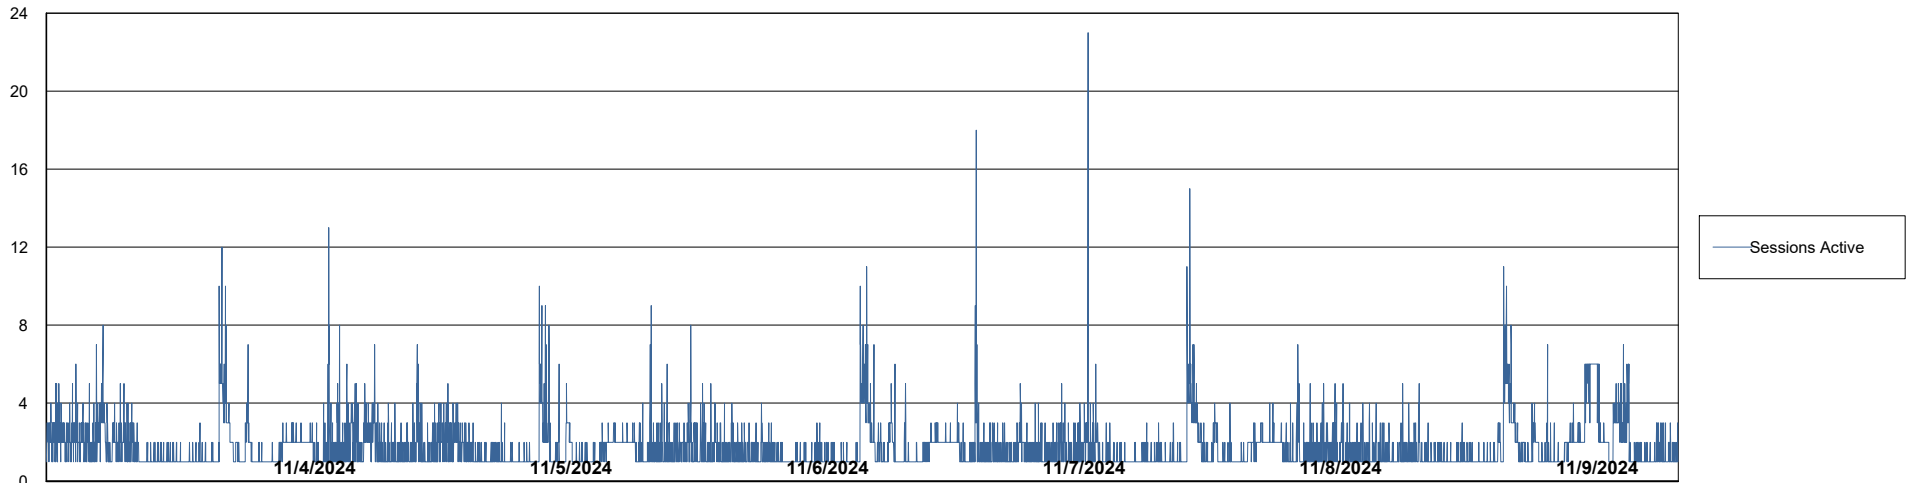

Weekly SLA Customer Report

Customer CLB OCI AMS Production
Database ID 196

Database Performance CLB-BI-AMS_ABS1_DB

Weekly SLA Customer Report

Customer CLB OCI AMS Production
Database ID 196

Database Performance CLB-DBS1-AMS_PROD_ABS1