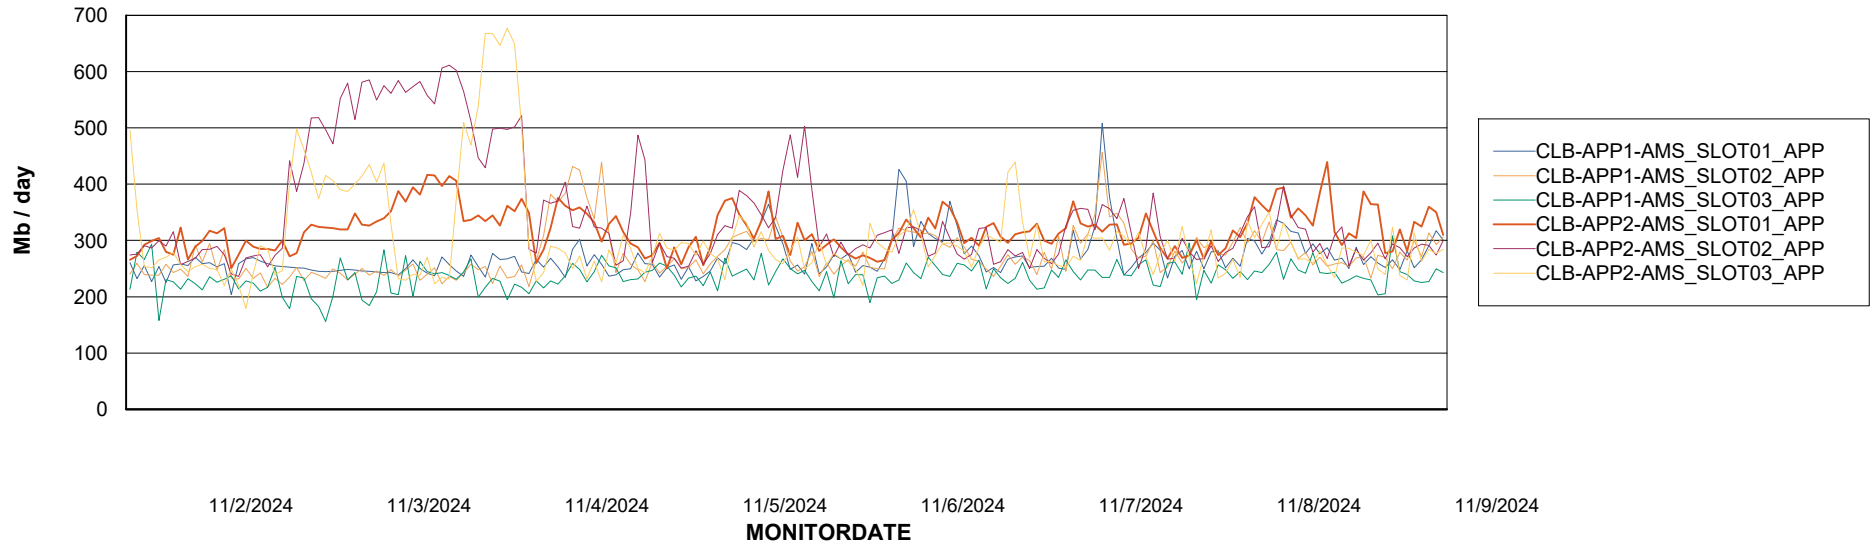

ABSSolute Application Server Services

Avg memory used per ABS Server Service