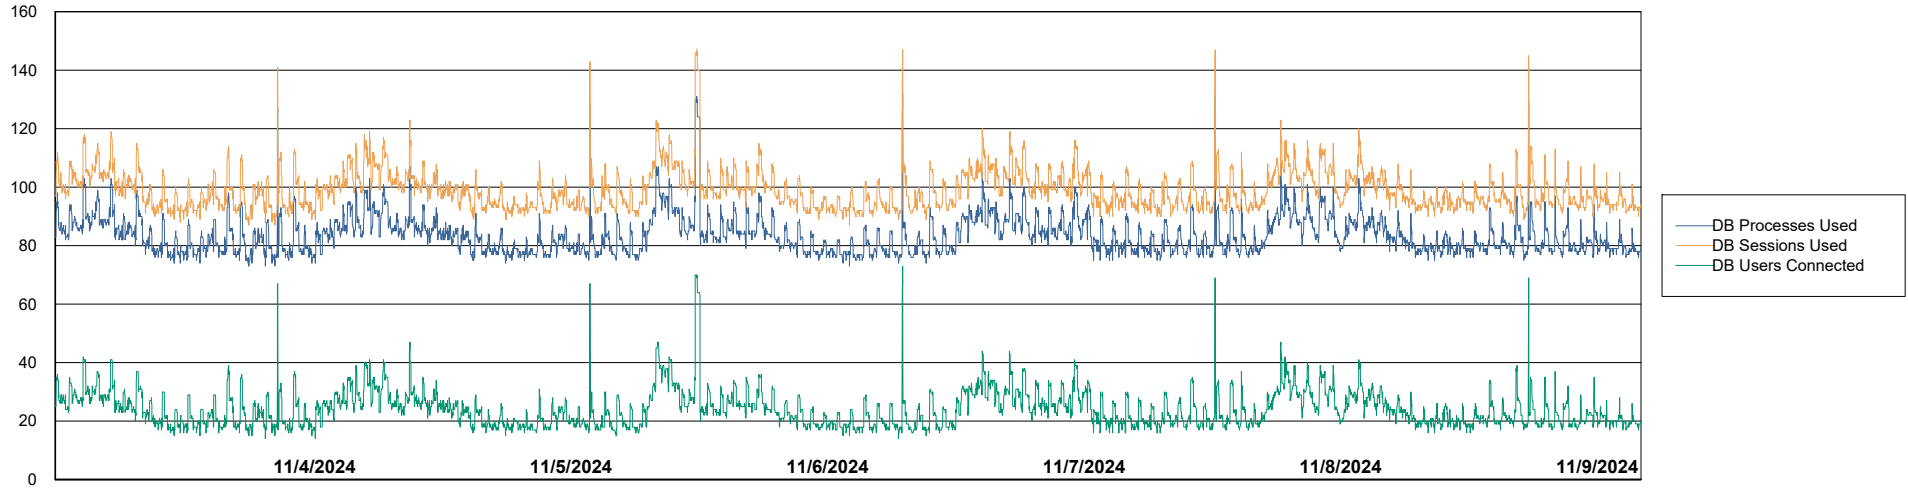

Database Performance   CLB-BI-AMS_ABS1_DB