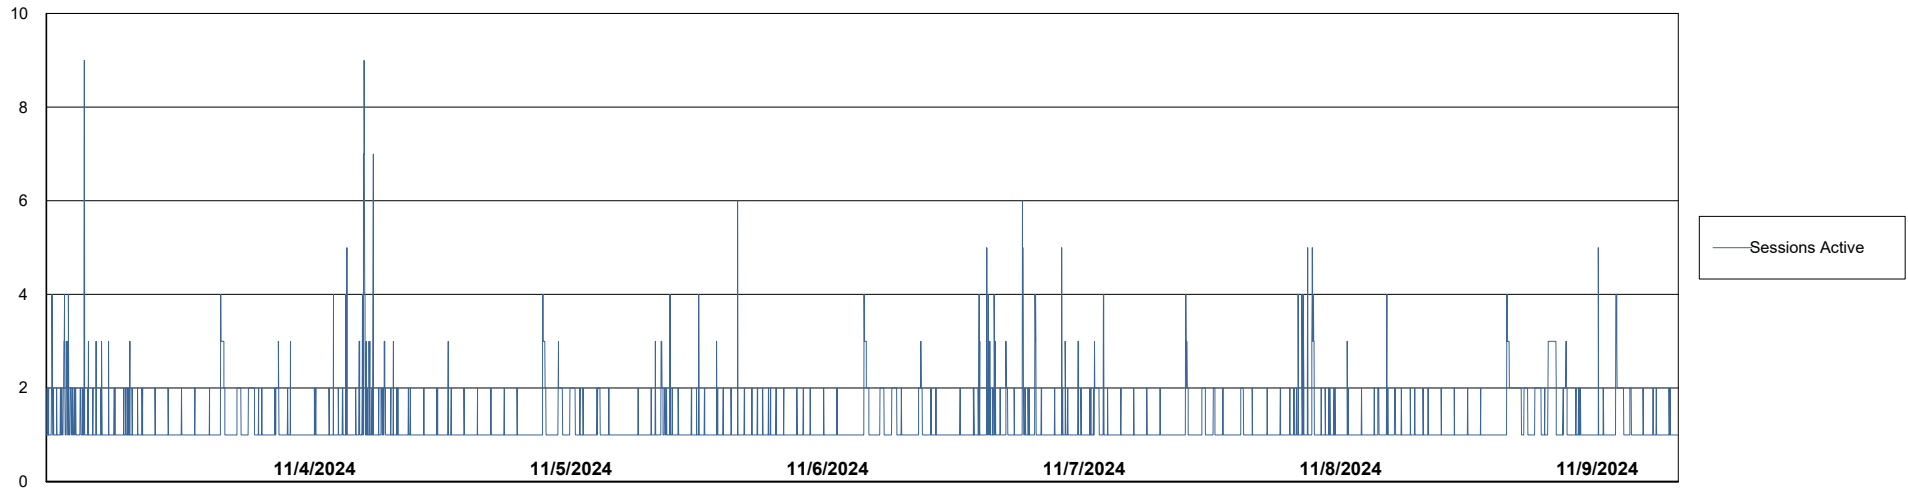

Database Performance   CLB-BI-AMS_ABS1_DB