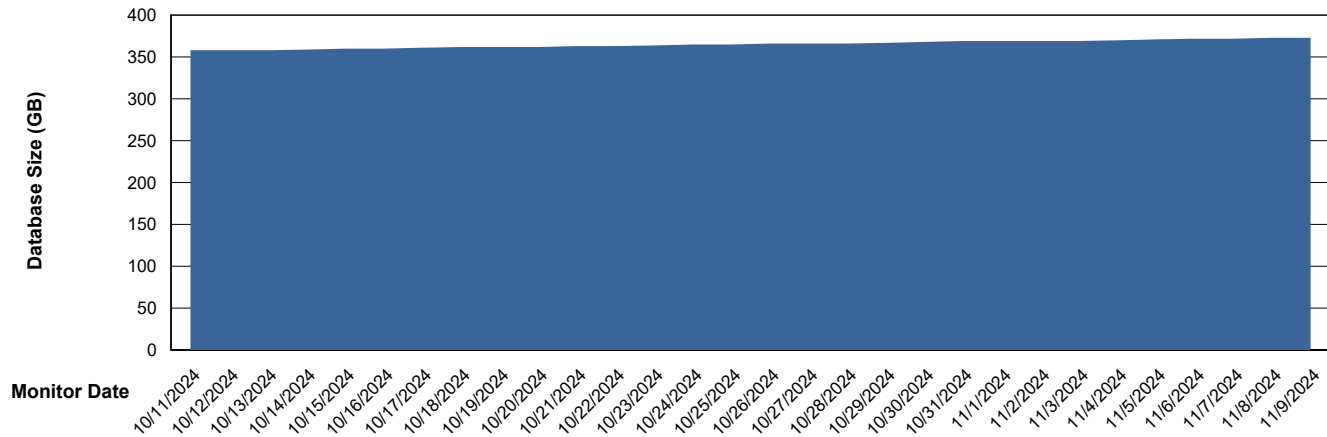

Weekly SLA Customer Report

Customer CLB OCI AMS Production
Database ID 196

DATABASE SIZE CLB-BI-AMS_ABS1_DB

Database growth over last month

DATABASE SIZE CLB-DBS1-AMS_PROD_ABS1

Database growth over last month