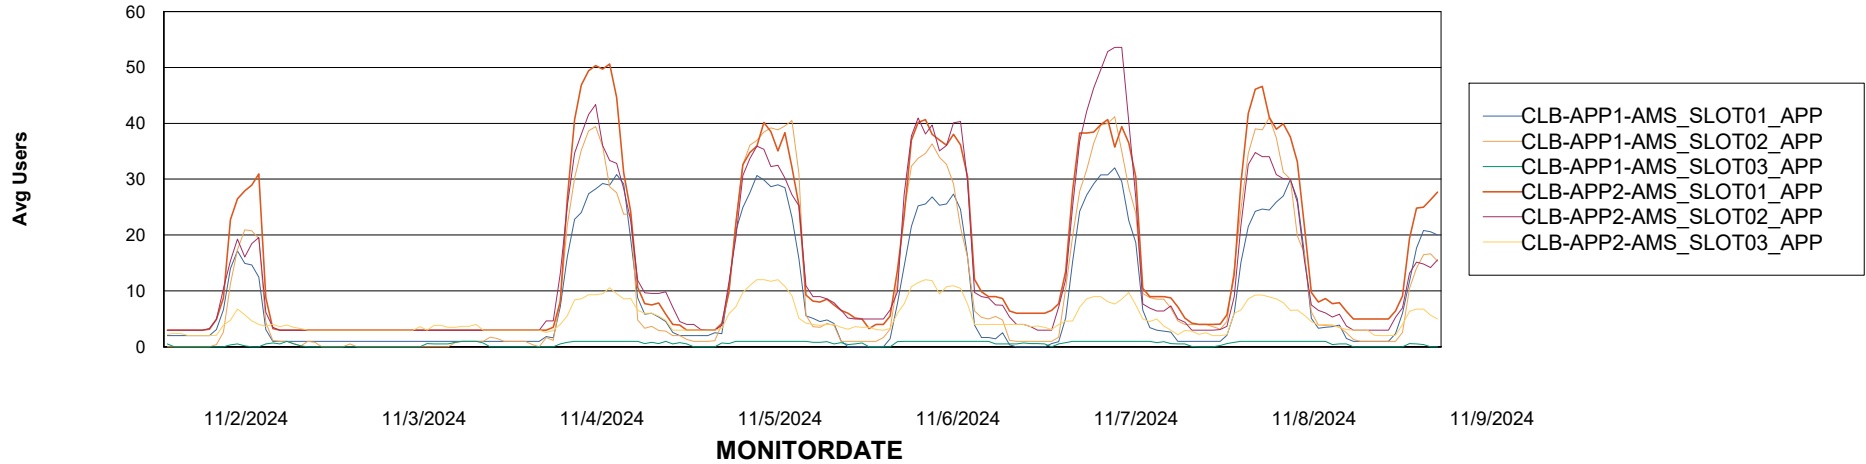

Customer: CLB OCI AMS Production
Database ID: 196

ABSSolute Application Server Services

Avg memory used per ABS Server Service

Avg users per day per ABS server

Weekly SLA Customer Report

Customer: CLB OCI AMS Production
Database ID: 196