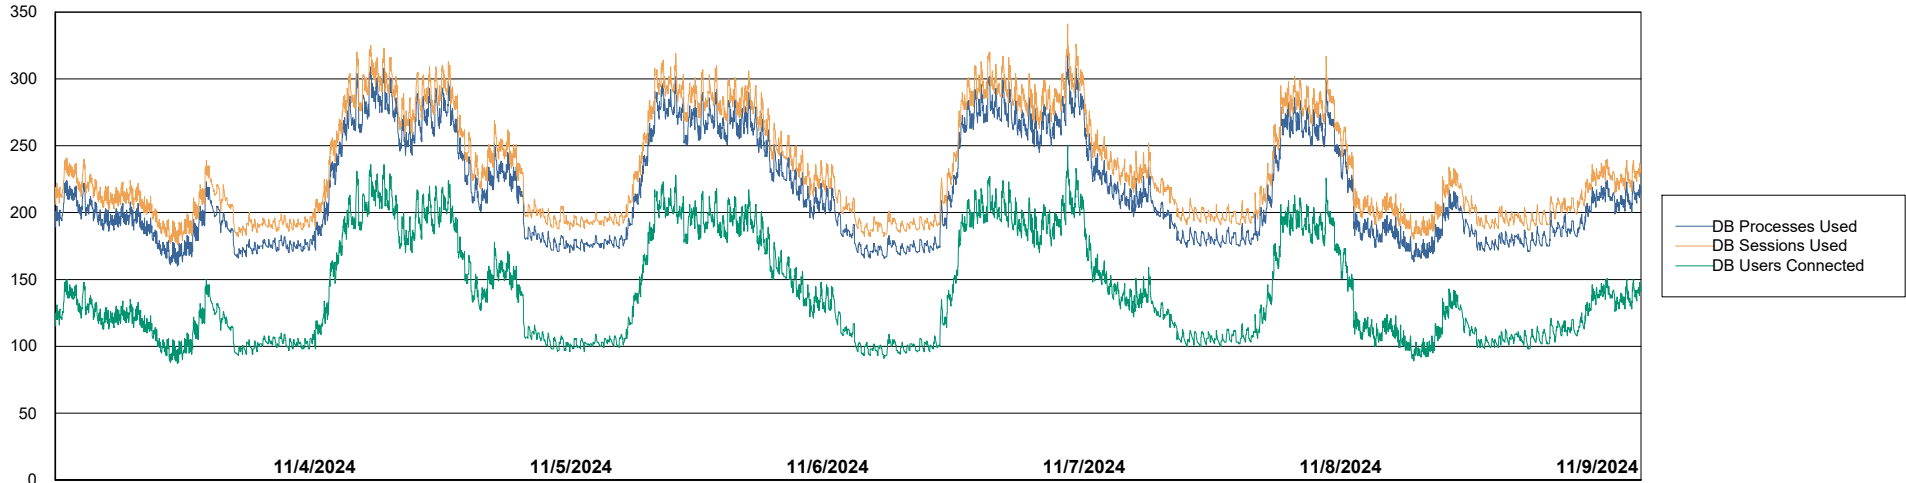

Weekly SLA Customer Report

Customer CLB OCI AMS Production
Database ID 196

Database Performance CLB-BI-AMS_ABS1_DB

Weekly SLA Customer Report

Customer CLB OCI AMS Production
Database ID 196

Database Performance CLB-DBS1-AMS_PROD_ABS1