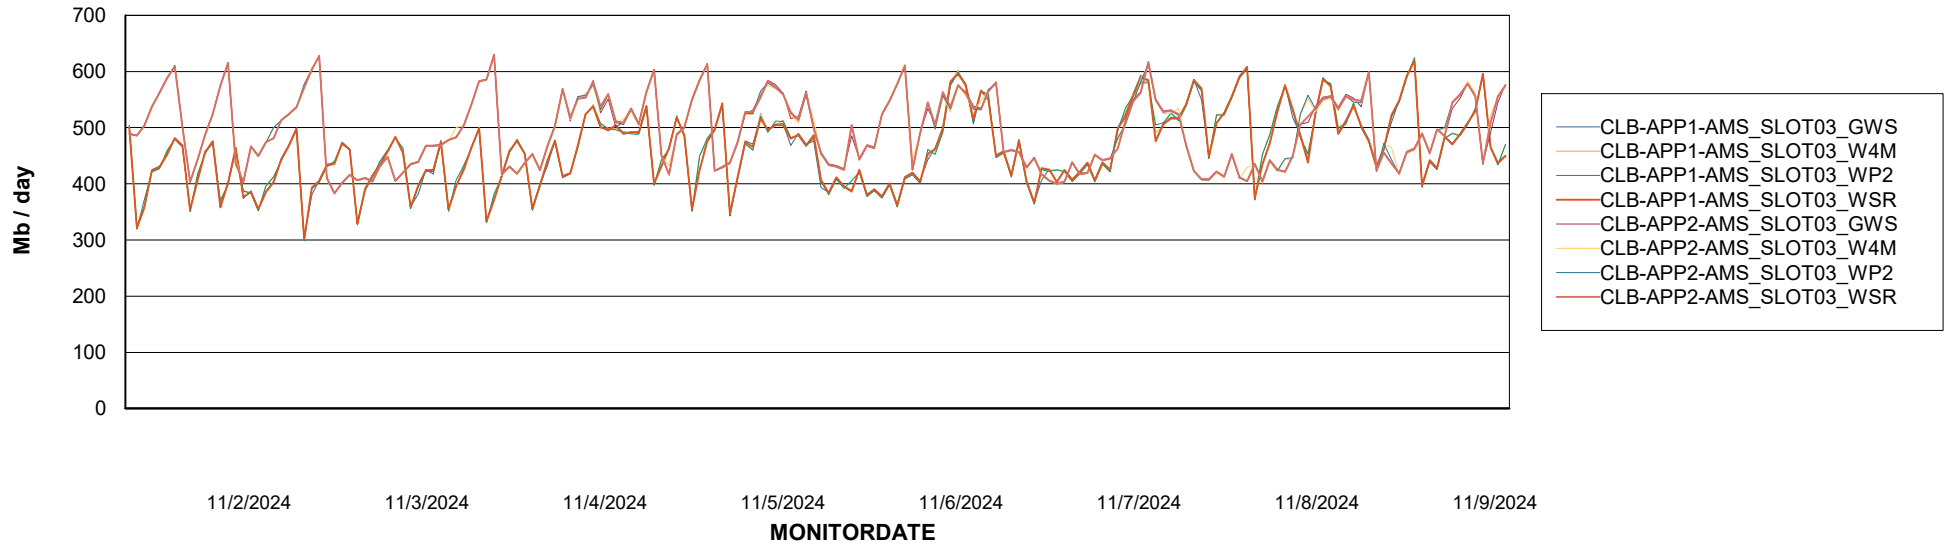

ABSSolute Application ReportServer Services

Avg memory used per ReportServer Service

Weekly SLA Customer Report

Customer CLB OCI AMS Production
Database ID 196

ABSSolute Web Component Services

Avg memory used per ABS Web component