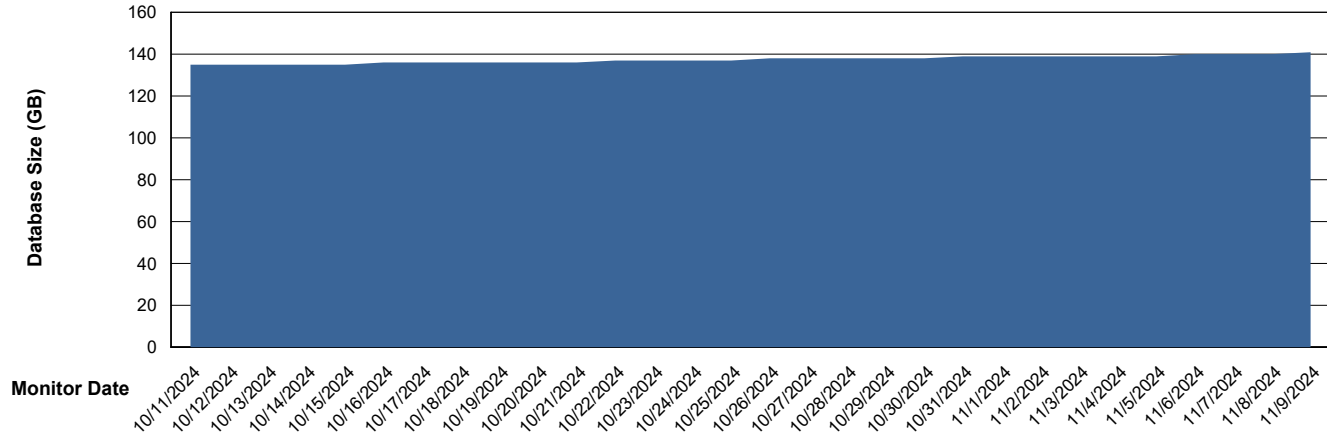

Weekly SLA Customer Report

Customer CLB OCI AMS Production
Database ID 196

Database Performance CLB-BI-AMS_ABS1_DB

Weekly SLA Customer Report

Customer CLB OCI AMS Production
Database ID 196

Database Performance CLB-DBS1-AMS_PROD_ABS1

Weekly SLA Customer Report

Customer CLB OCI AMS Production
Database ID 196

DATABASE SIZE CLB-BI-AMS_ABS1_DB

Database growth over last month

DATABASE SIZE CLB-DBS1-AMS_PROD_ABS1

Database growth over last month