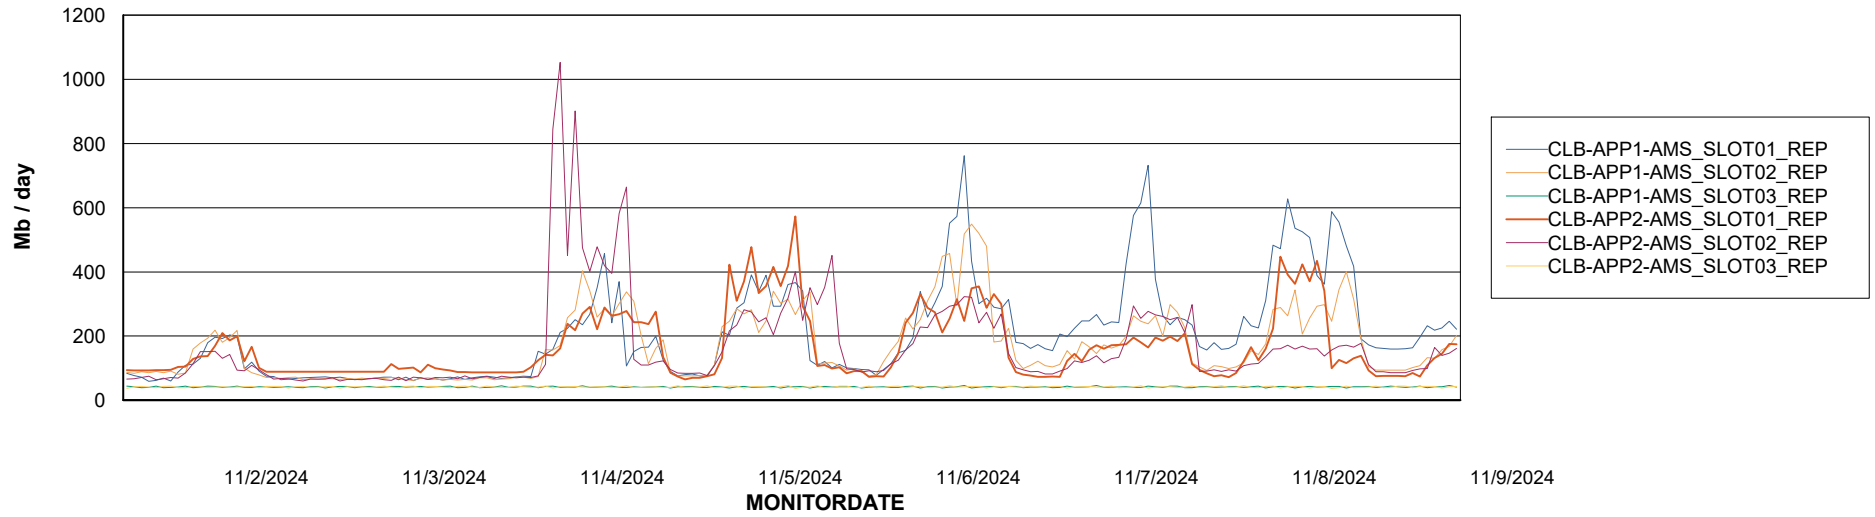

ABSSolute Application ReportServer Services

Avg memory used per ReportServer Service