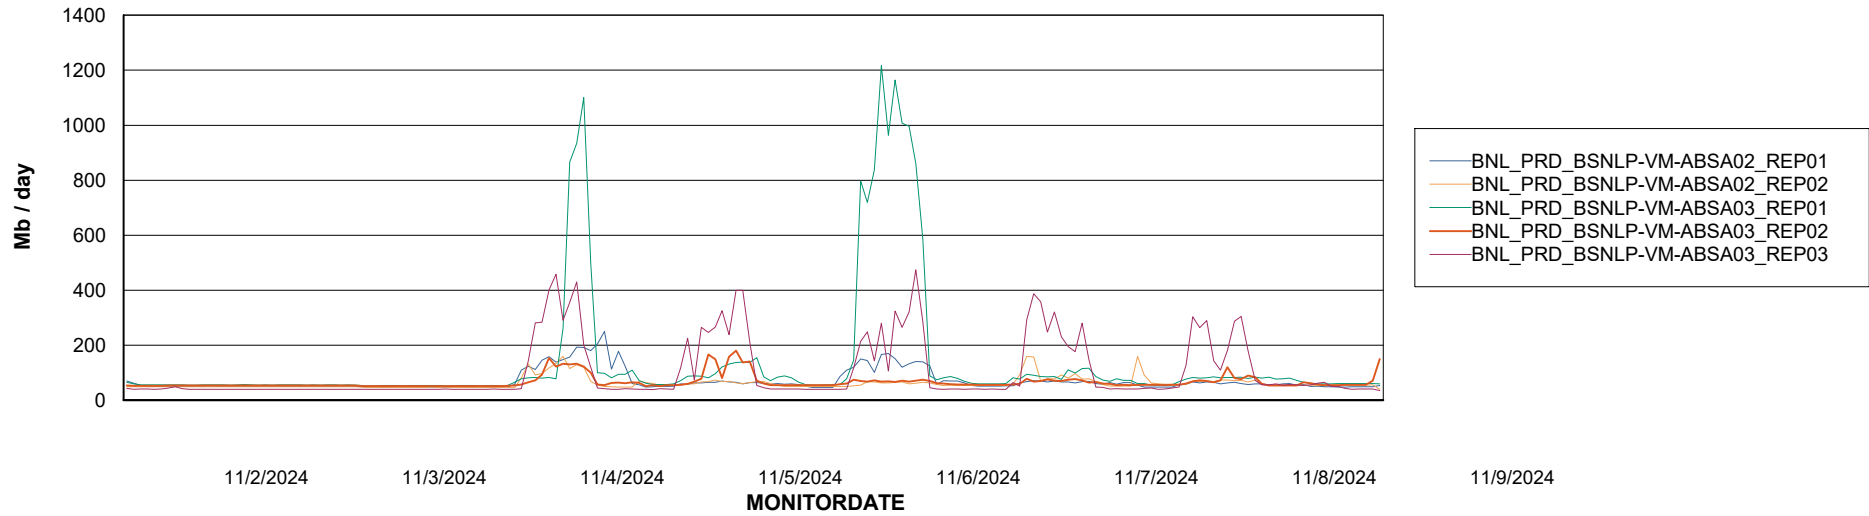

Avg memory used per ABS Server Service

Avg users per day per ABS server

Weekly SLA Customer Report

Customer BNL_Production
Database ID 83

ABSSolute Application ReportServer Services

Avg memory used per ReportServer Service