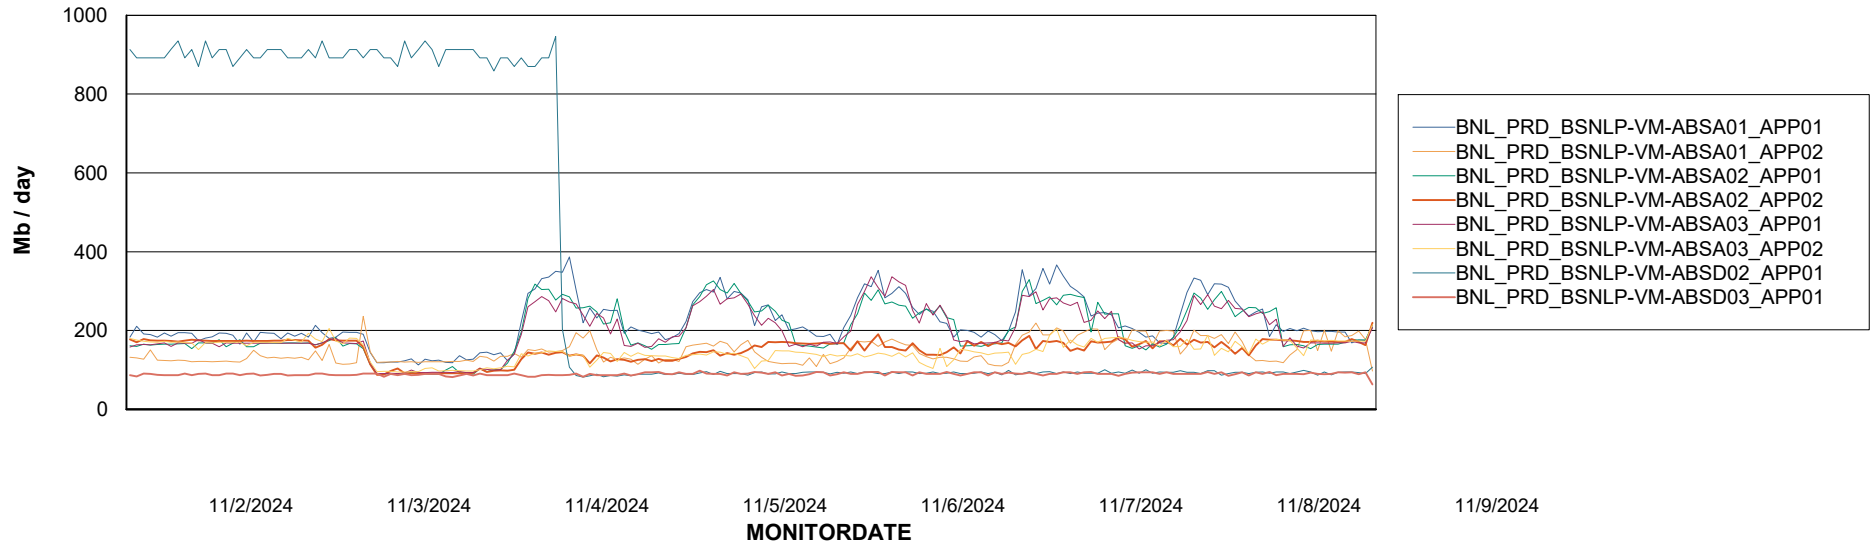

ABSSolute Application Server Services

Avg memory used per ABS Server Service