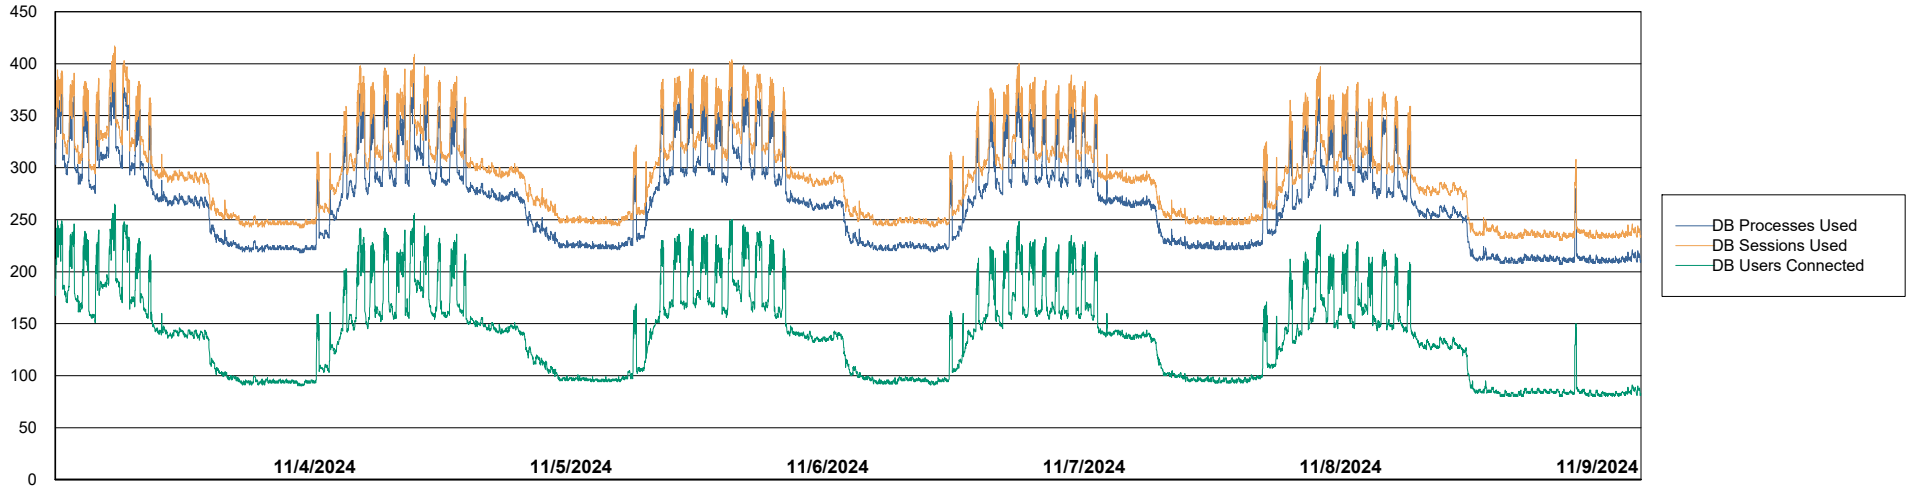

Database Performance BNLDB_Production