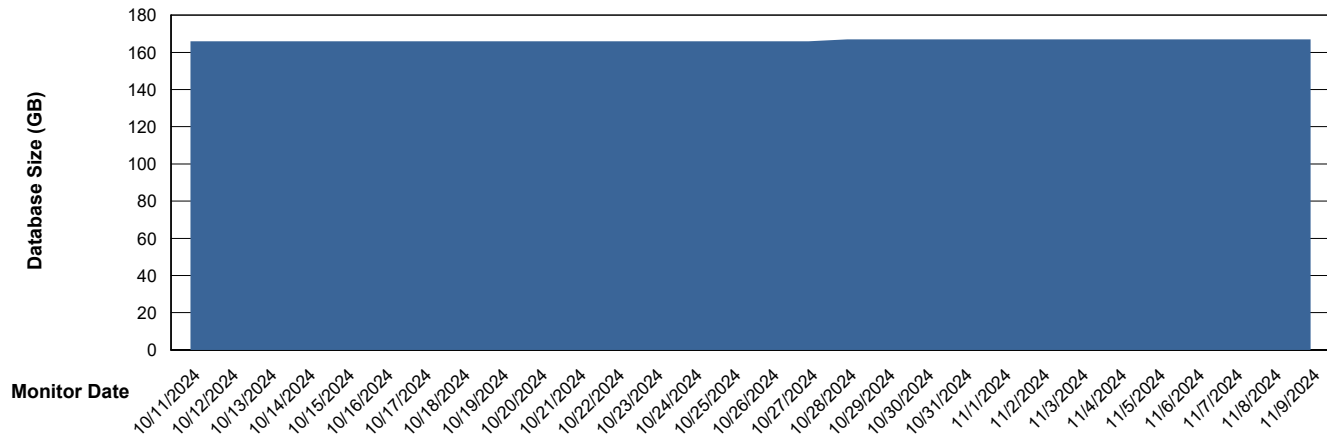

Customer AUJ_Production
Database ID 41

Database Performance AUJ_DB3_Primary

Weekly SLA Customer Report

Customer AUJ_Production
Database ID 41

DATABASE SIZE AUJ_ABSEM3_DB

Database growth over last month

DATABASE SIZE AUJ_BI3_DB

Database growth over last month

Weekly SLA Customer Report

Customer AUJ_Production
Database ID 41

DATABASE SIZE AUJ_DB3_Primary

Database growth over last month

Weekly SLA Customer Report

Customer AUJ_Production
Database ID 41