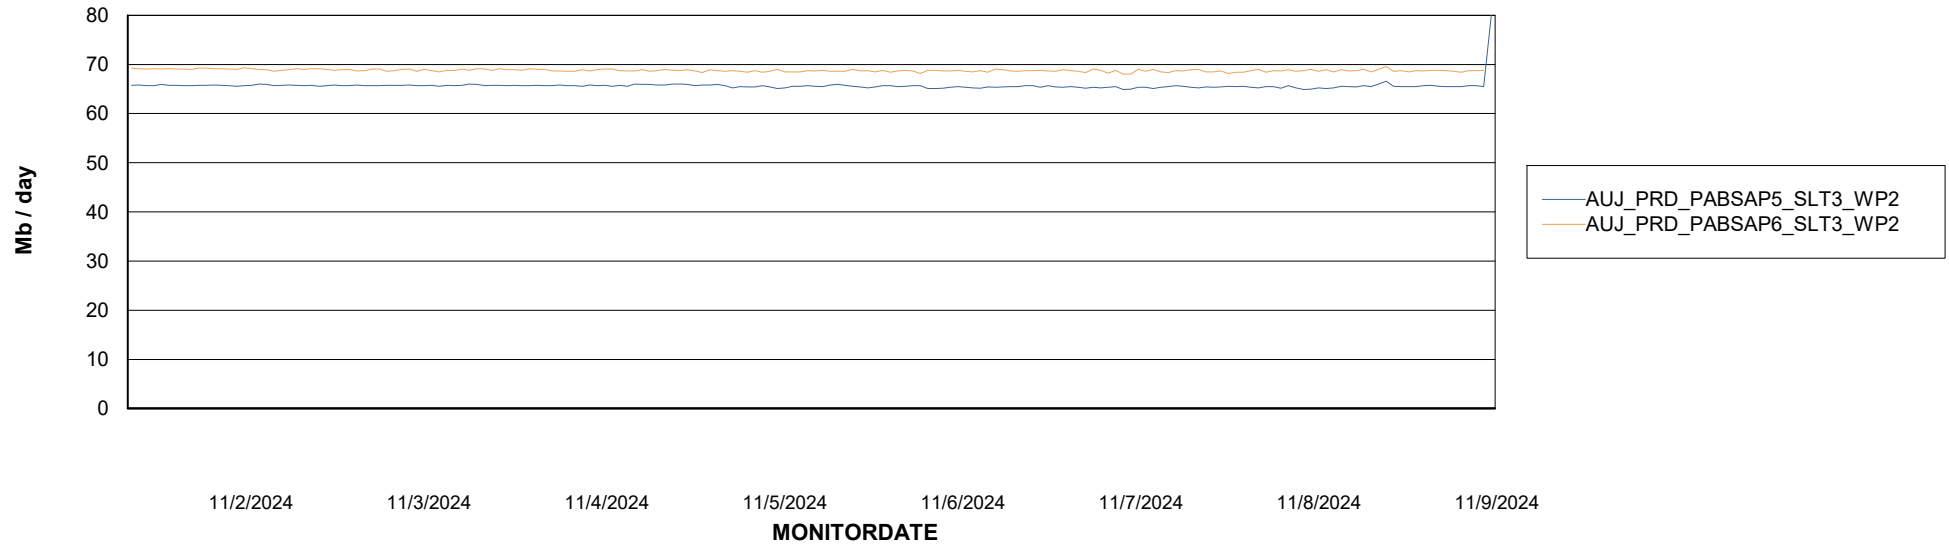

ABSSolute Application ReportServer Services

Avg memory used per ReportServer Service

Weekly SLA Customer Report

Customer AUJ_Production
Database ID 41

ABSSolute Web Component Services

Avg memory used per ABS Web component