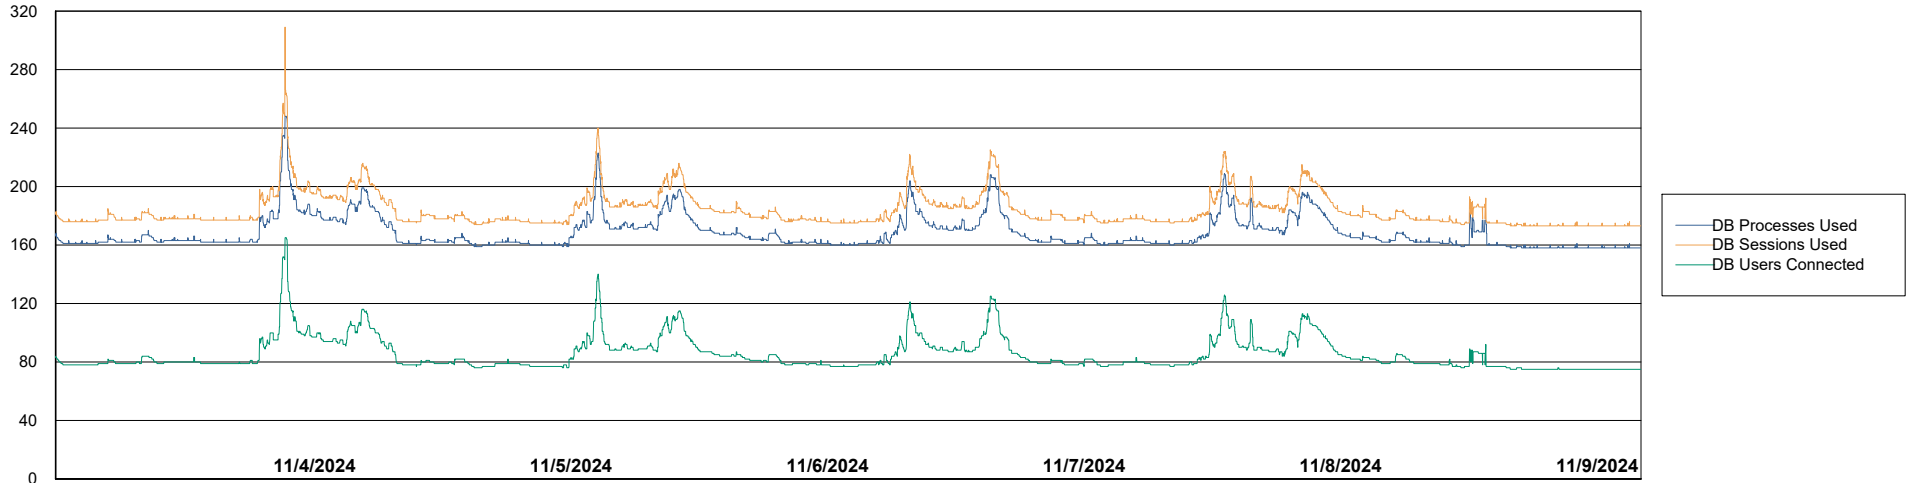

Database Performance AUJ_DB3_Primary