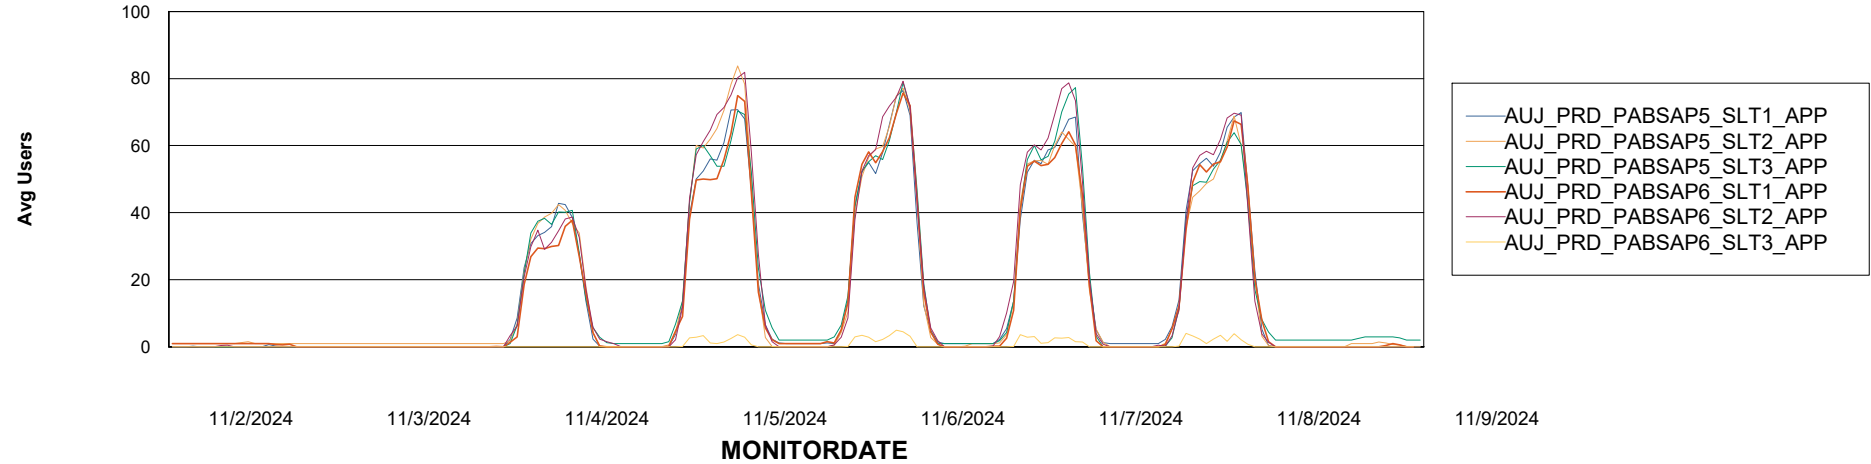

Weekly SLA Customer Report

Customer AUJ_Production
Database ID 41

ABSSolute Application Server Services

Avg memory used per ABS Server Service

Avg users per day per ABS server

Weekly SLA Customer Report

Customer AUJ_Production
Database ID 41