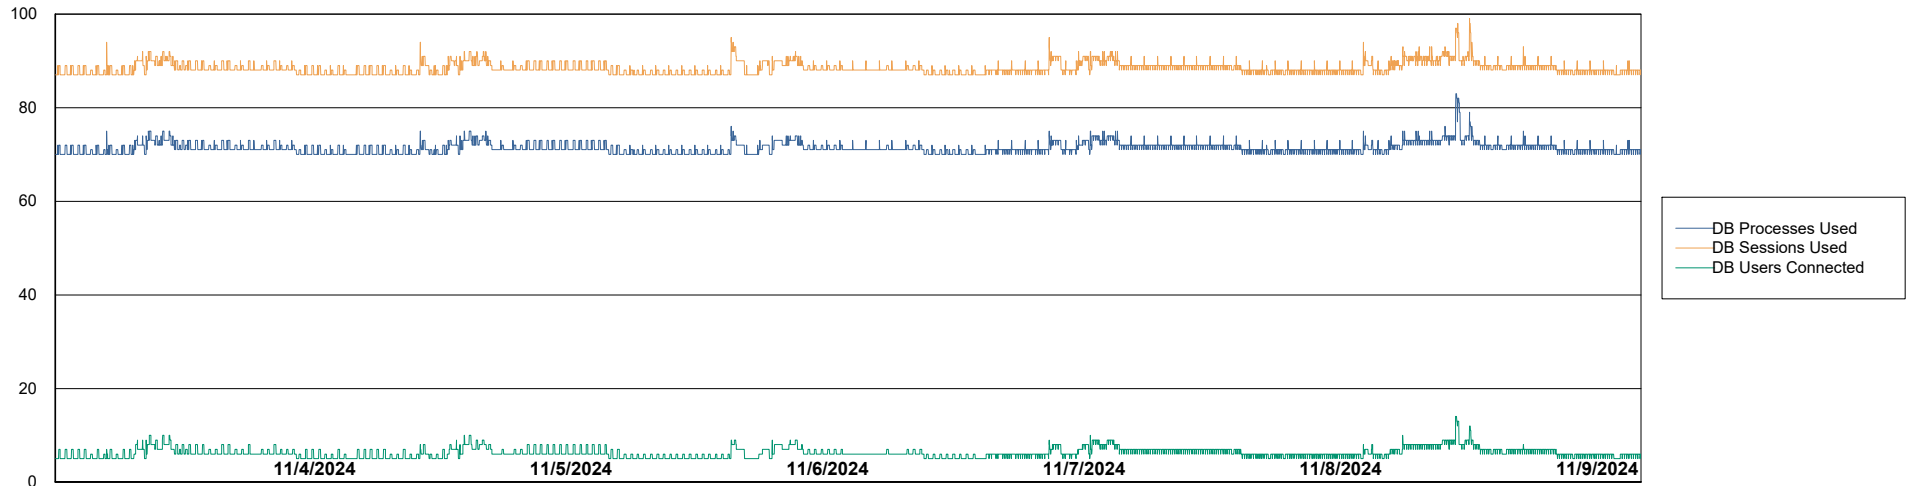

Weekly SLA Customer Report

Customer AUJ_Production
Database ID 41

Database Performance AUJ_ABSEM3_DB

Weekly SLA Customer Report

Customer AUJ_Production
Database ID 41

Database Performance AUJ_BI3_DB

Weekly SLA Customer Report