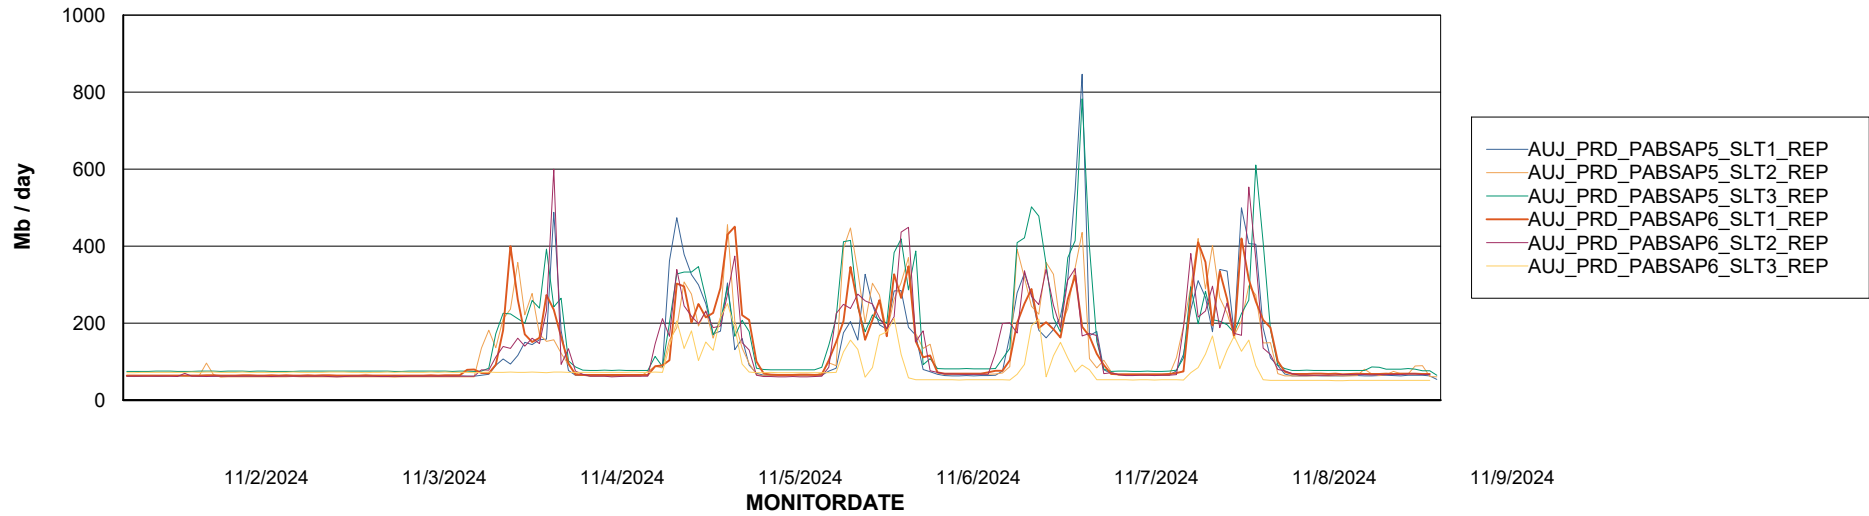

ABSSolute Application ReportServer Services

Avg memory used per ReportServer Service