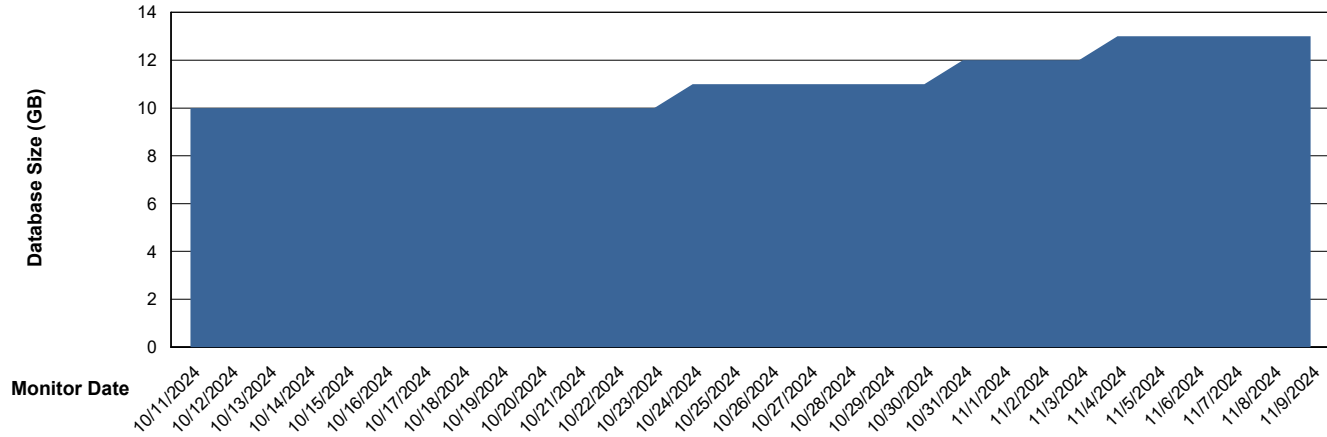

Customer AUJ_Production
Database ID 41

Database Performance AUJ_DB3_Primary

Weekly SLA Customer Report

Customer AUJ_Production
Database ID 41

DATABASE SIZE AUJ_ABSEM3_DB

Database growth over last month

DATABASE SIZE AUJ_BI3_DB

Database growth over last month

Weekly SLA Customer Report

Customer AUJ_Production
Database ID 41

DATABASE SIZE AUJ_DB3_Primary

Database growth over last month

Weekly SLA Customer Report

Customer AUJ_Production
Database ID 41