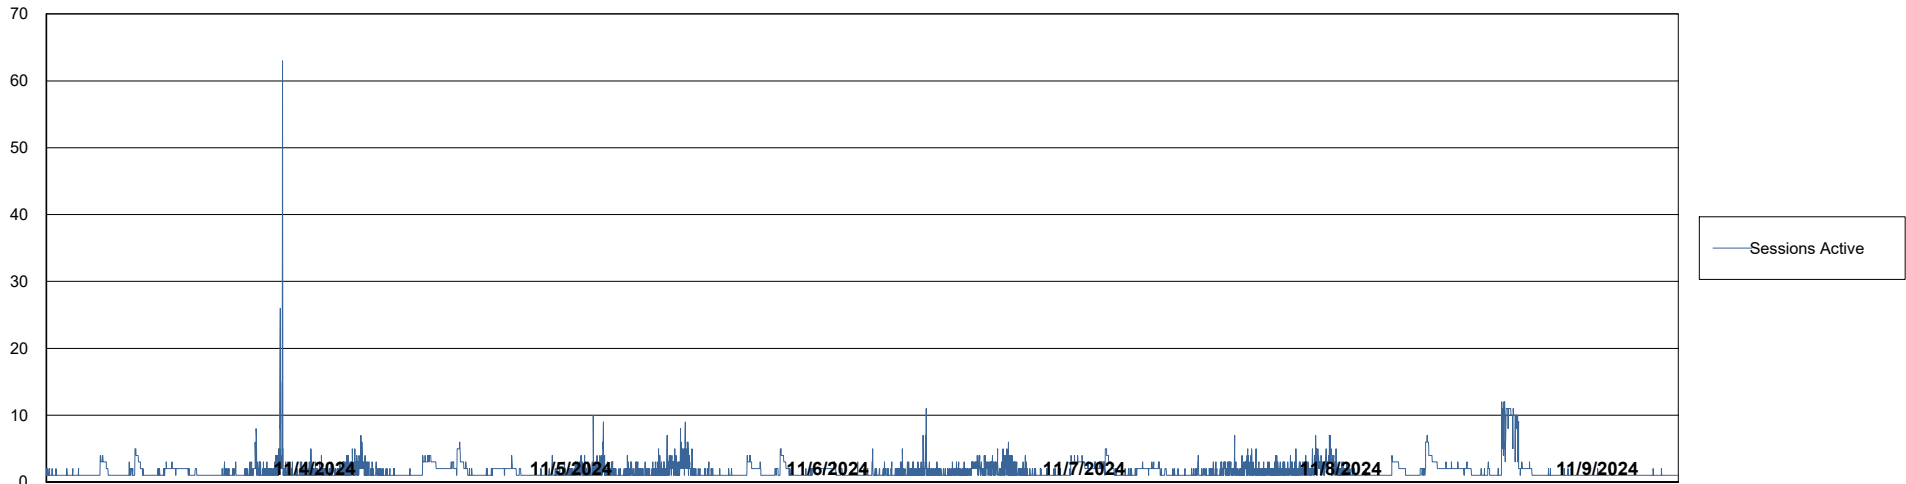

Database Performance AUJ_DB3_Primary