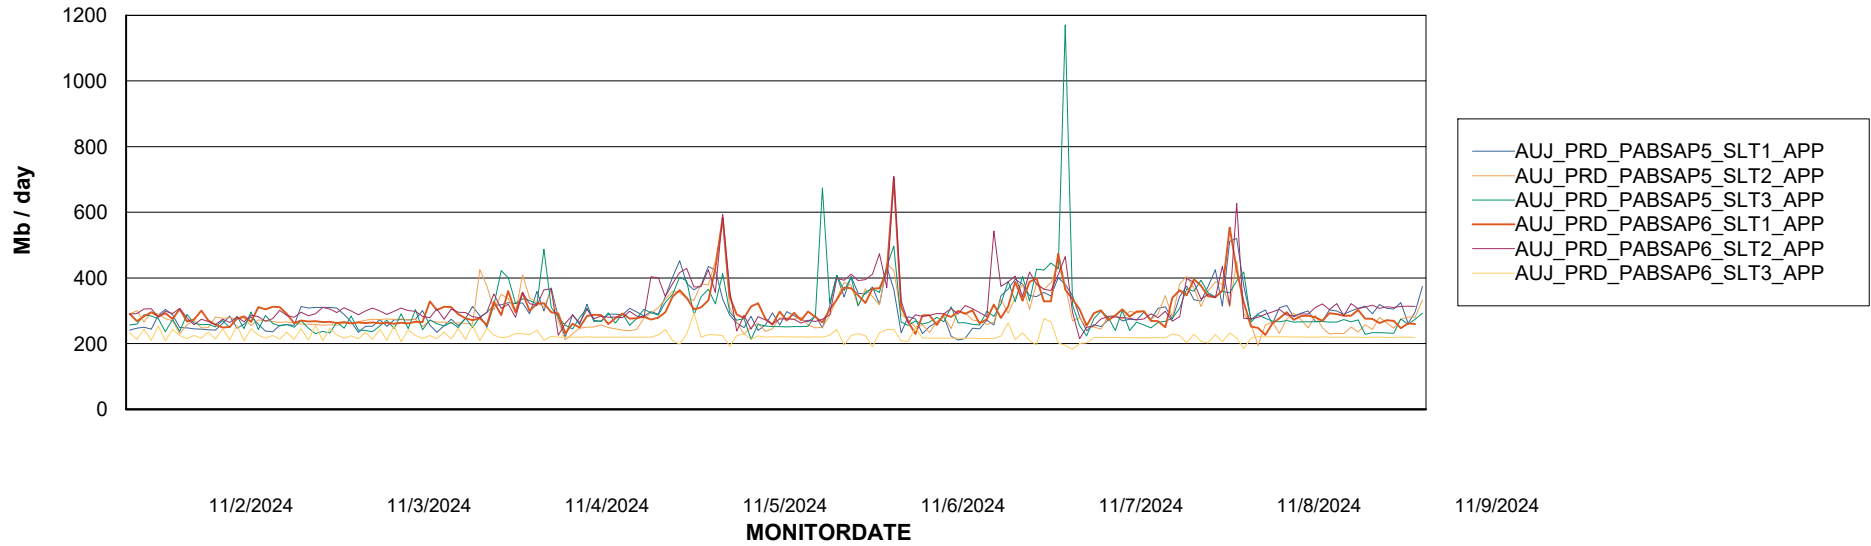

ABSSolute Application Server Services

Avg memory used per ABS Server Service