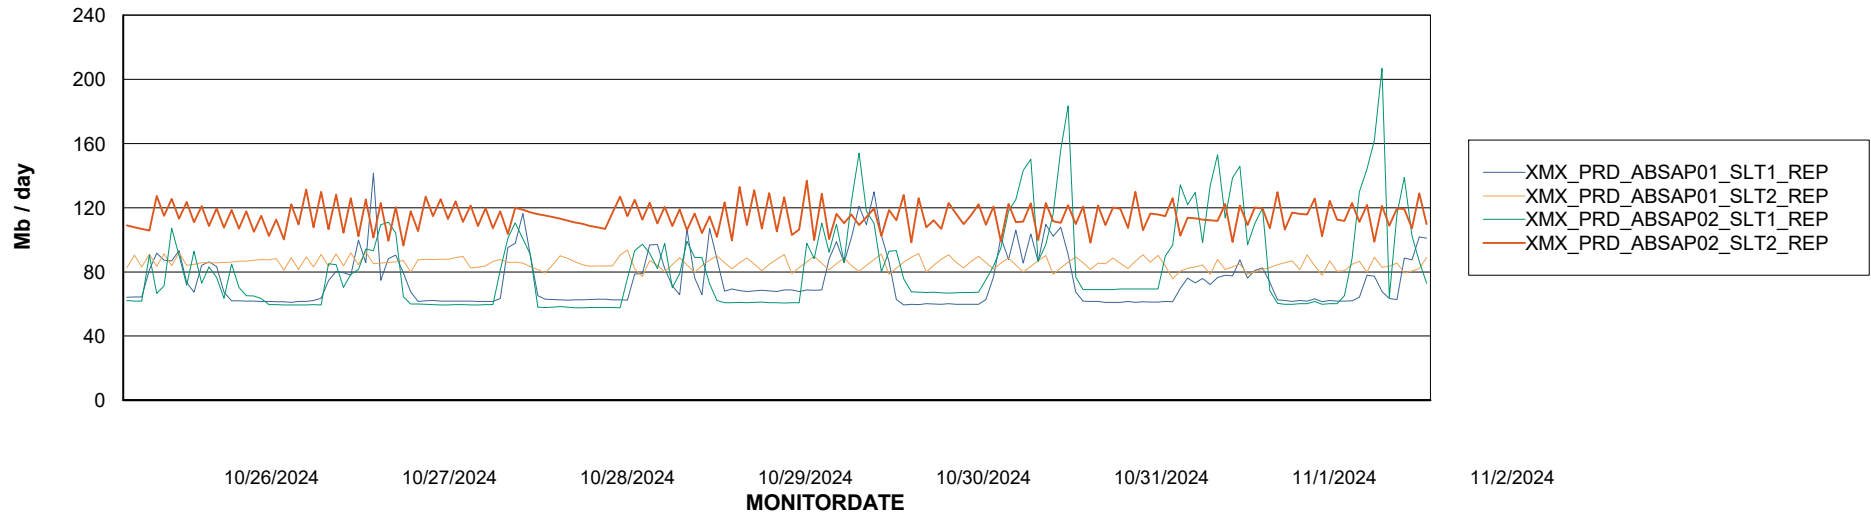

ABSSolute Application ReportServer Services

Avg memory used per ReportServer Service