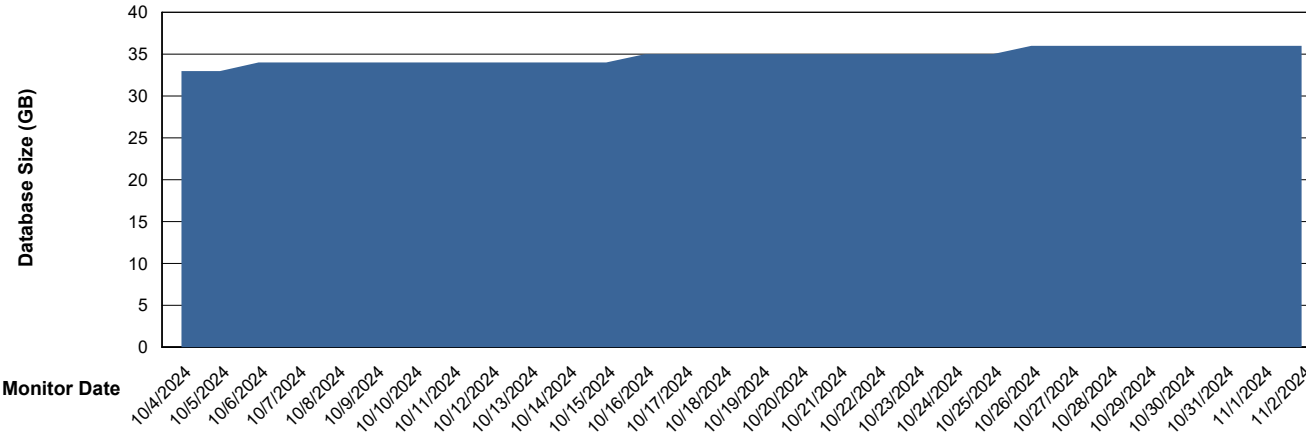

Database growth over last month

Database Tablespace XMX_PROD_ABSDB01_PRDB_ABS1

Date	Tablespace Name	Filesize (Gb)	Usedsize (Gb)	Percentage free
11/2/2024	ABSDATA	22	18	17
	INDX	8	0	100
11/1/2024	ABSDATA	22	18	18
	INDX	8	0	100
10/31/2024	ABSDATA	22	18	18
	INDX	8	0	100
10/30/2024	ABSDATA	22	18	18
	INDX	8	0	100
10/29/2024	ABSDATA	22	18	19
	INDX	8	0	100
10/28/2024	ABSDATA	22	18	19
	INDX	8	0	100
10/27/2024	ABSDATA	22	18	20
	INDX	8	0	100