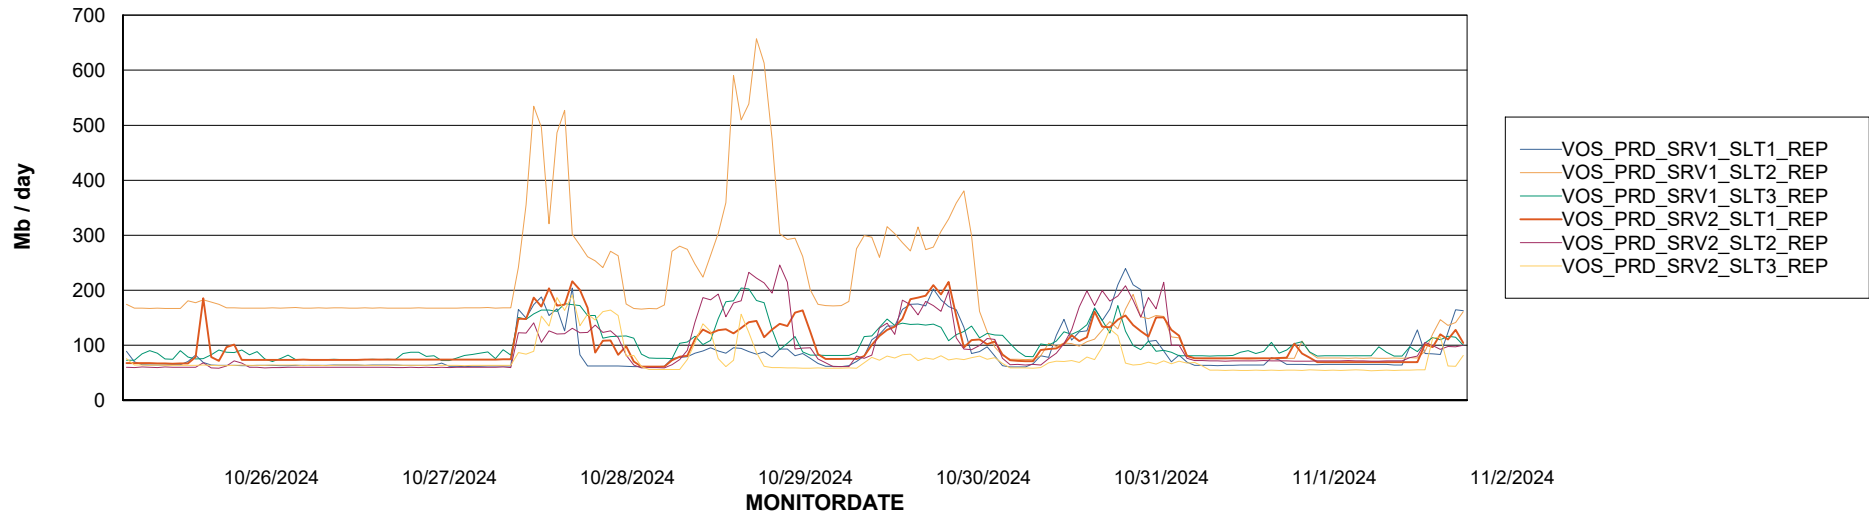

Avg memory used per ABS Server Service

Avg users per day per ABS server

Weekly SLA Customer Report

Customer VOS_Production
Database ID 143

ABSSolute Application ReportServer Services

Avg memory used per ReportServer Service