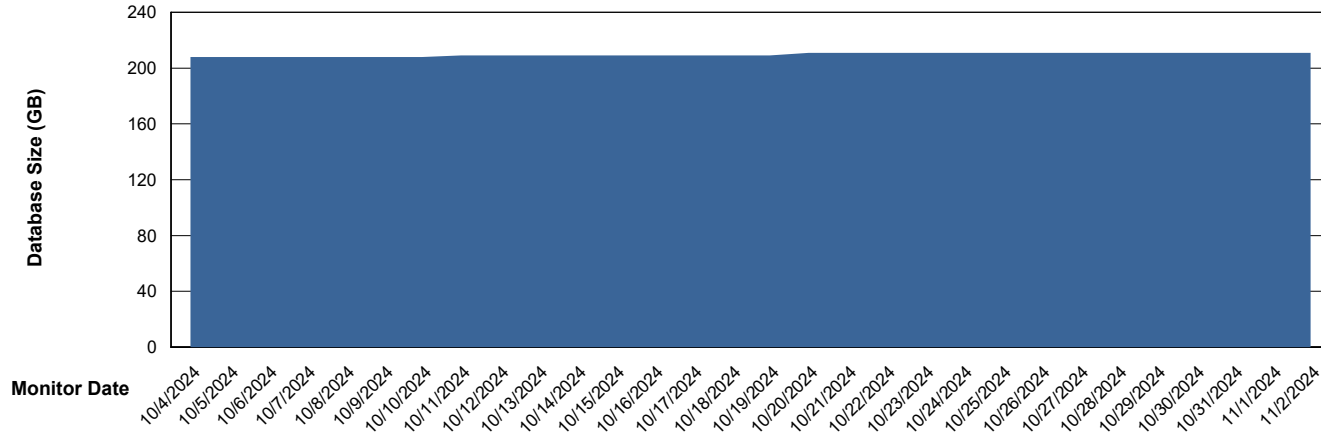

DATABASE SIZE VOS_PRD_ABSBI-2018_ABS1

Database growth over last month