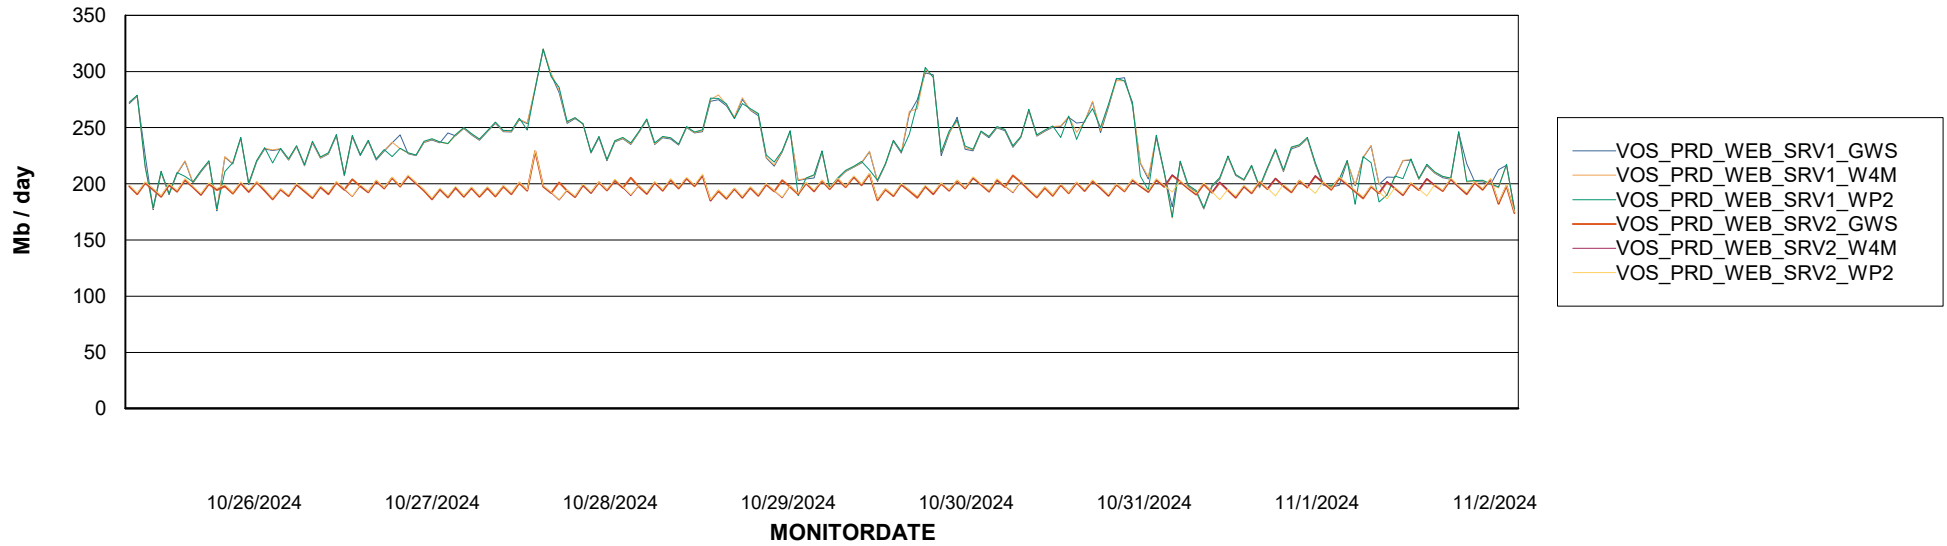

ABSSolute Web Component Services

Avg memory used per ABS Web component