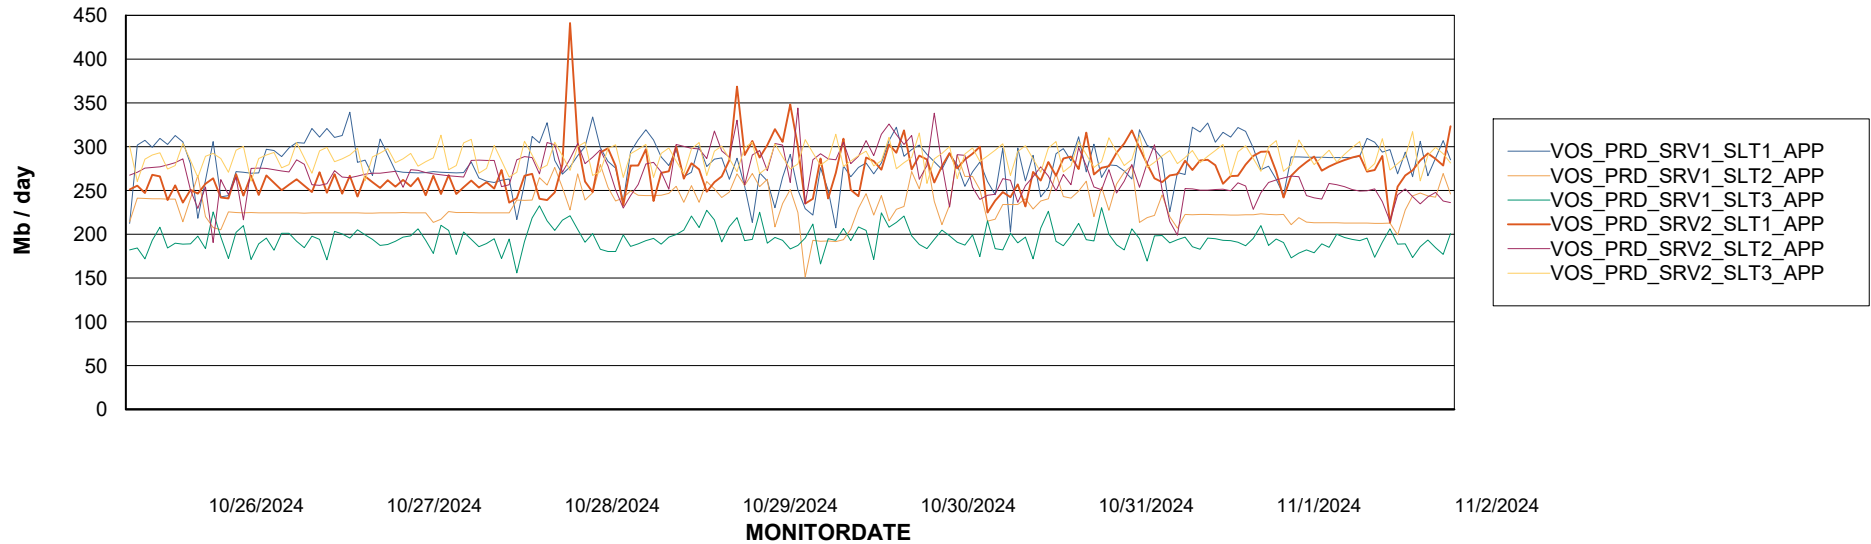

ABSSolute Application Server Services

Avg memory used per ABS Server Service