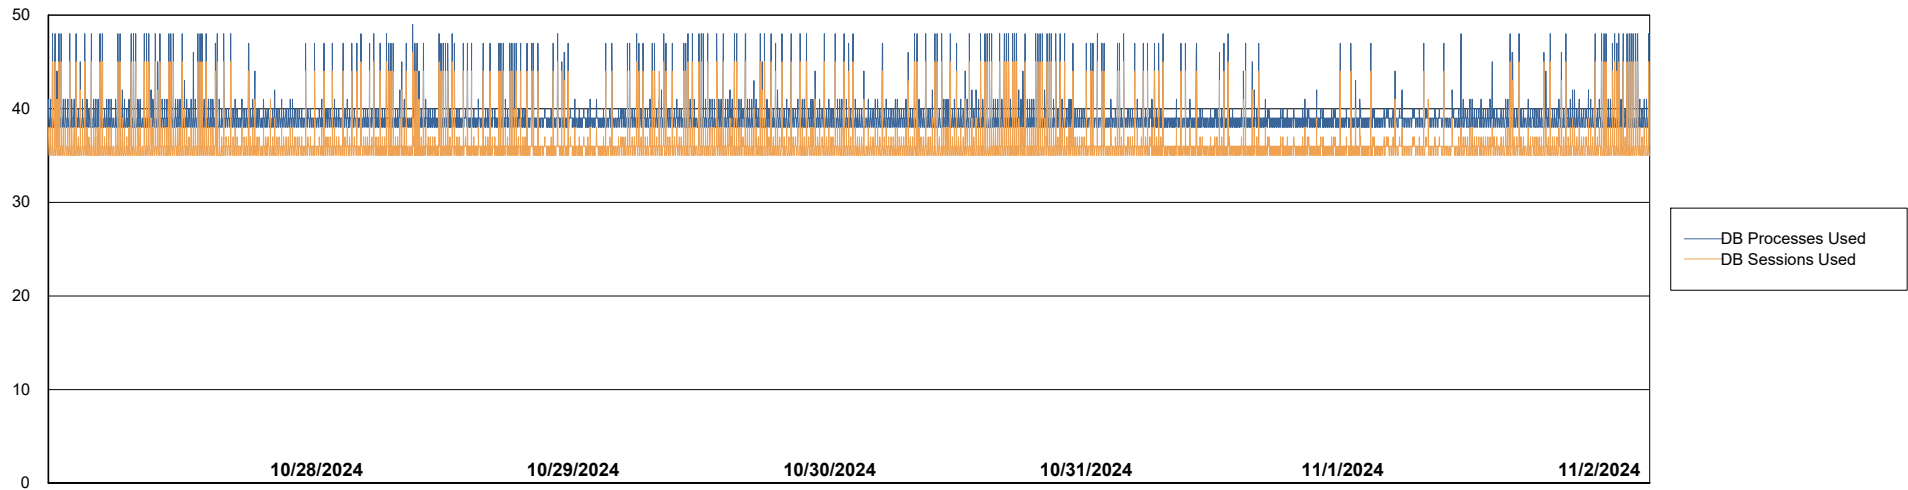

Database Performance VOS_PRD_ABSORA2-2022_HSBABS1

DB Processes Max 1,000