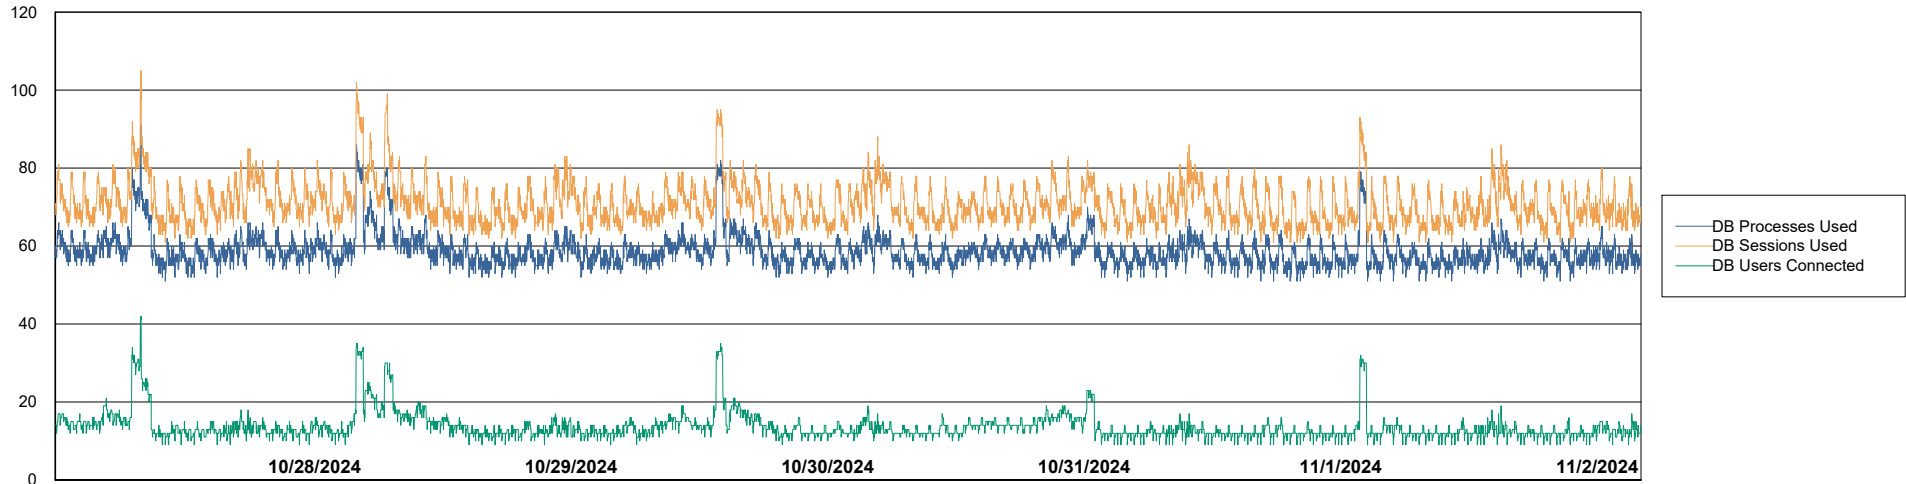

Database Performance VOS_PRD_ABSBI-2018_ABS1