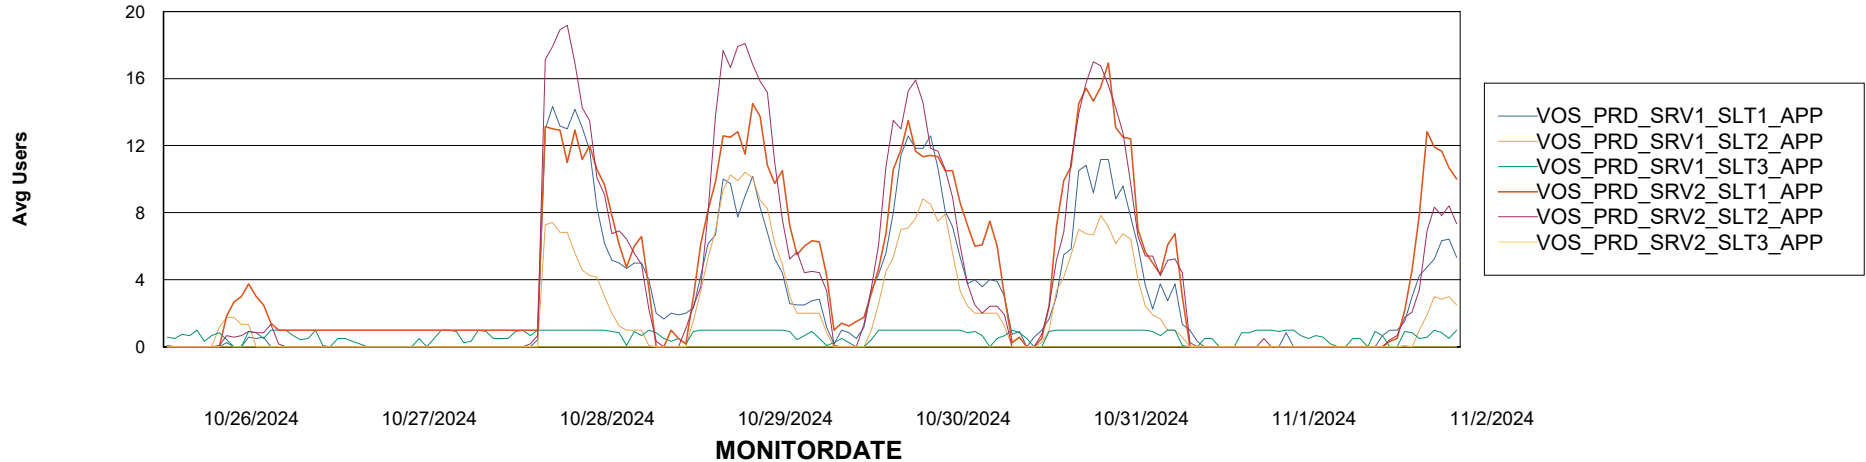

Avg users per day per ABS server