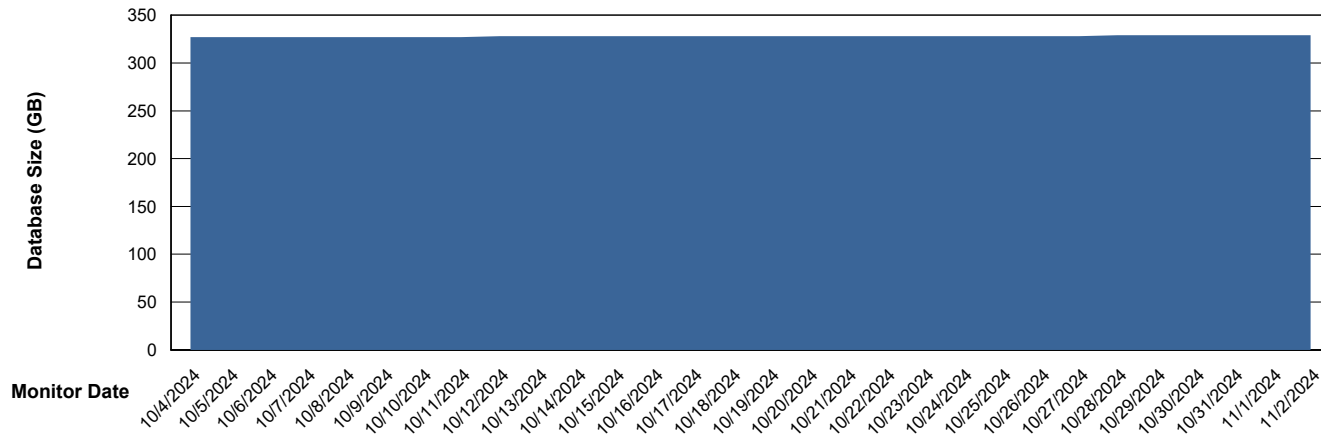

DATABASE SIZE VOS_PRD_ABSORA1-2022_ABS1

Database growth over last month