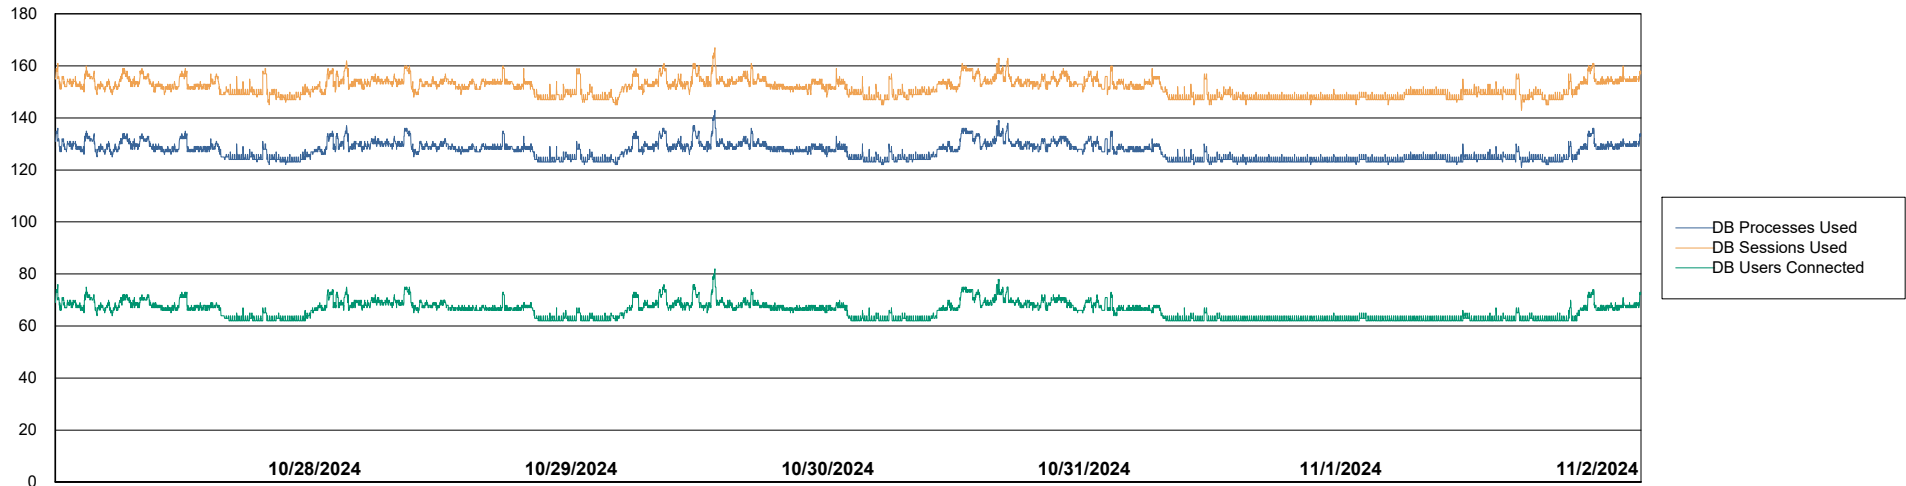

Weekly SLA Customer Report

Customer VOS_Production
Database ID 143

Database Performance VOS_PRD_ABSBI-2018_ABS1

Weekly SLA Customer Report

Customer VOS_Production
Database ID 143

Database Performance VOS_PRD_ABSORA1-2022_ABS1