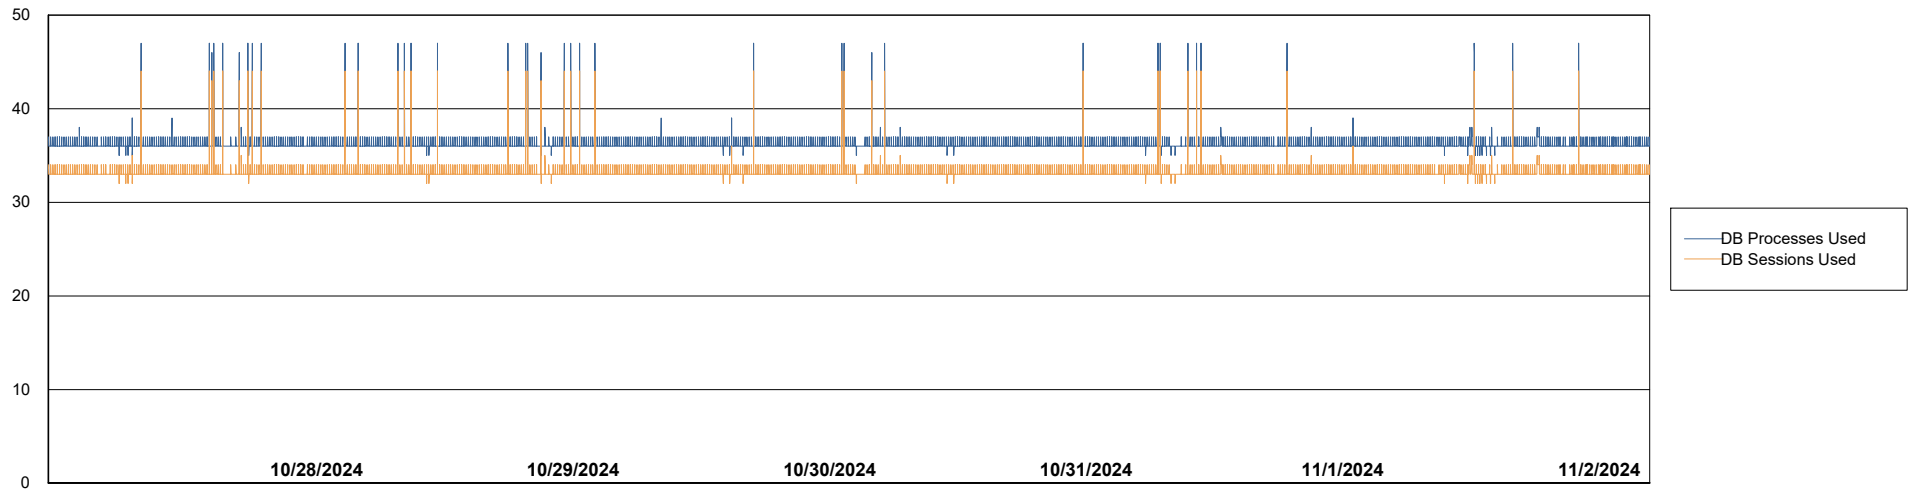

Weekly SLA Customer Report

Customer VEN_Production
Database ID 35

Database Performance VENDB_Production_ABS1

Weekly SLA Customer Report

Customer VEN_Production
Database ID 35

Database Performance VENDB_Standby_ABS1_SB

DB Processes Max 300

Weekly SLA Customer Report

Customer VEN_Production
 Database ID 35

DATABASE SIZE VENDB_Production_ABS1

Database growth over last month

Database Tablespace VENDB_Production_ABS1

Date	Tablespace Name	Filesize (Gb)	Usedsize (Gb)	Percentage free
11/2/2024	ABSDATA	240	197	18
	INDX	234	189	19
11/1/2024	ABSDATA	240	197	18
	INDX	234	189	19
10/31/2024	ABSDATA	240	197	18
	INDX	234	189	19
10/30/2024	ABSDATA	240	197	18
	INDX	234	188	19
10/29/2024	ABSDATA	240	197	18
	INDX	234	188	19
10/28/2024	ABSDATA	240	197	18
	INDX	234	188	20
10/27/2024	ABSDATA	240	197	18
	INDX	234	188	20