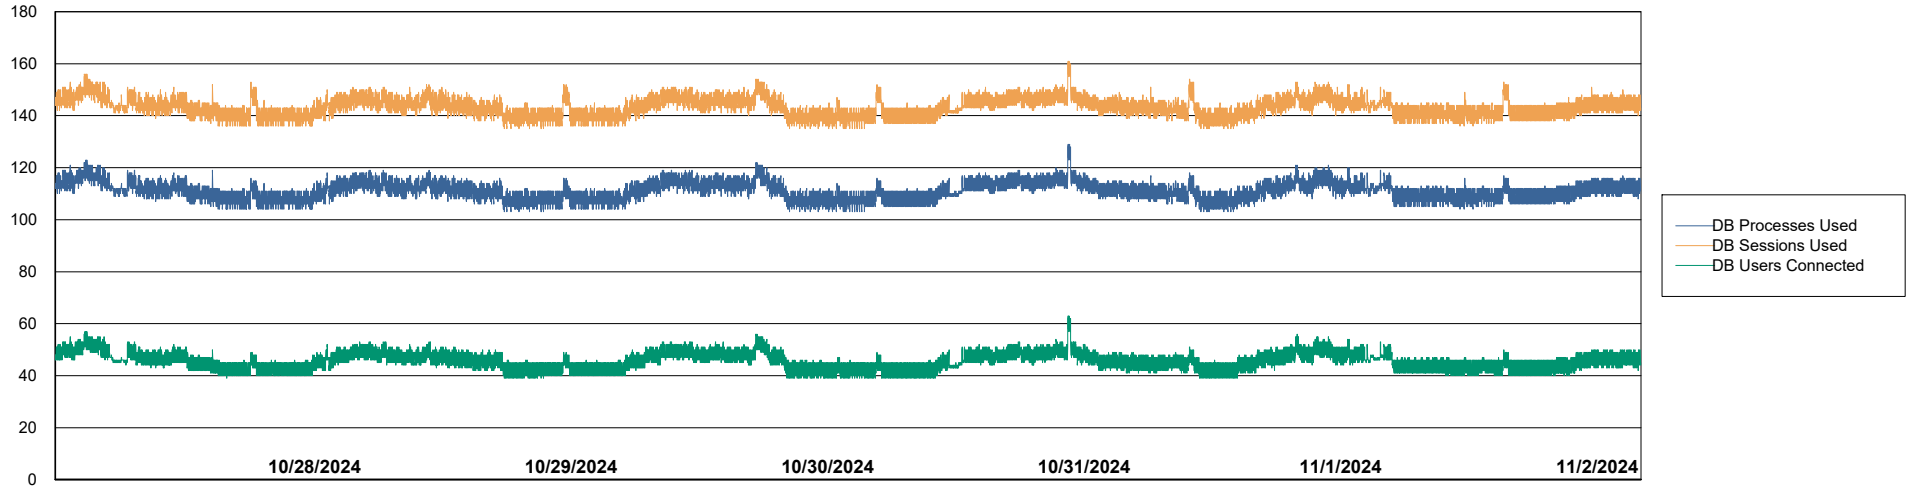

Harddisk Usage VEN_PRD_VENABS07_SB-DB

	Free disk space on C: (%)	Total disk space on C: (Gb)	Used disk space on C: (Gb)	Free disk space on D: (%)	Total disk space on D: (Gb)	Used disk space on D: (Gb)	Free disk space on E: (%)	Total disk space on E: (Gb)	Used disk space on E: (Gb)
11/2/2024	27	102	74	22	1,100	863	92	400	30
11/1/2024	27	102	74	22	1,100	863	92	400	31
10/31/2024	27	102	74	22	1,100	863	90	400	40
10/30/2024	28	102	74	22	1,100	863	91	400	37
10/29/2024	28	102	74	22	1,100	863	91	400	36
10/28/2024	27	102	74	22	1,100	863	92	400	34
10/27/2024	27	102	75	22	1,100	863	92	400	33

Weekly SLA Customer Report

Customer VEN_Production
Database ID 35

Database Performance VENDB_Production_ABS1

Weekly SLA Customer Report

Customer VEN_Production
Database ID 35

Database Performance VENDB_Standby_ABS1_SB