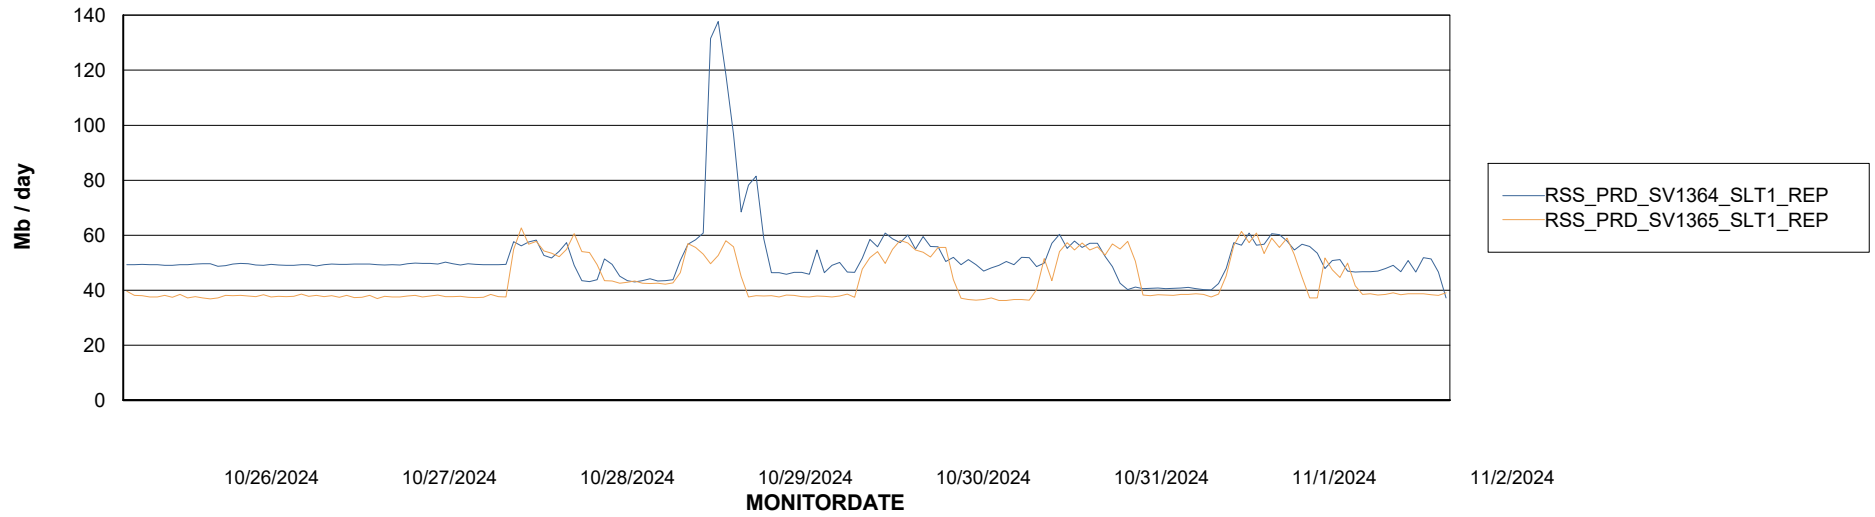

ABSSolute Application ReportServer Services

Avg memory used per ReportServer Service