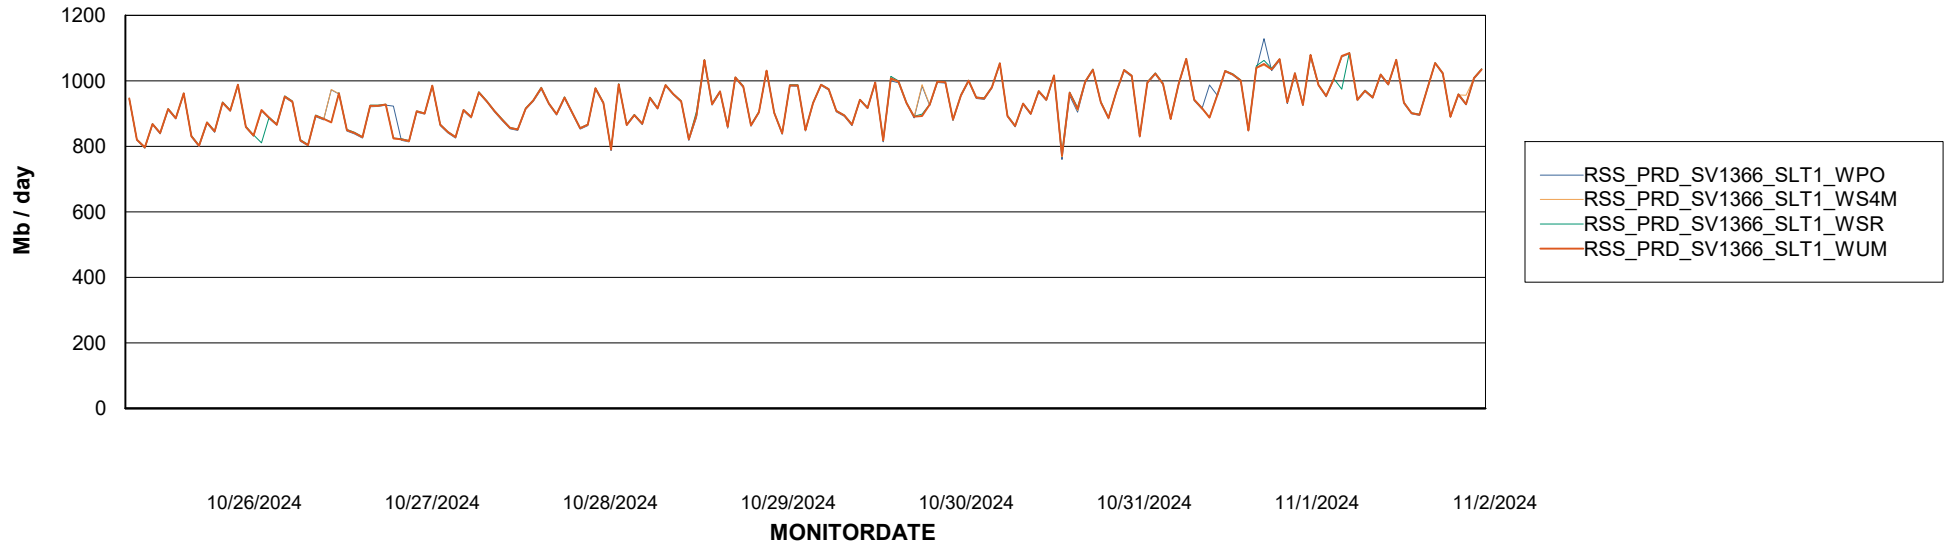

ABSSolute Web Component Services

Avg memory used per ABS Web component