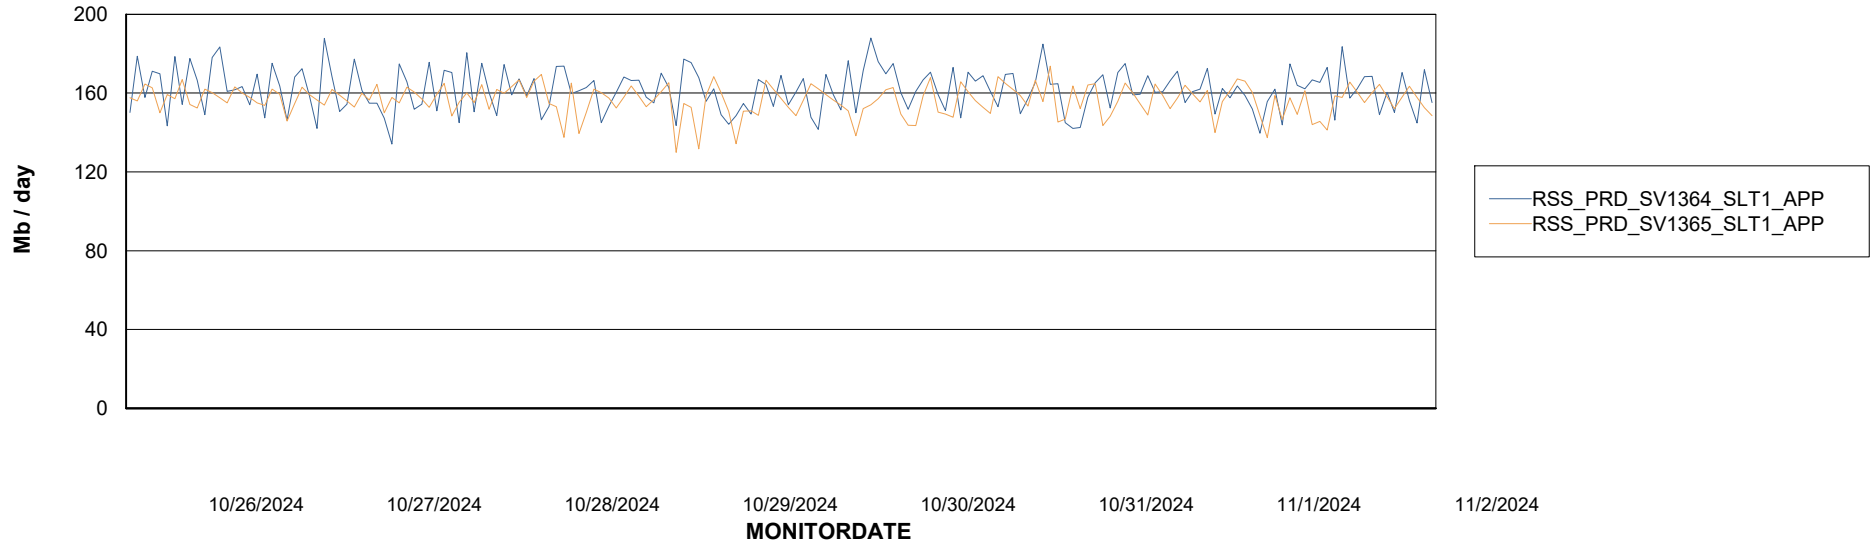

ABSSolute Application Server Services

Avg memory used per ABS Server Service