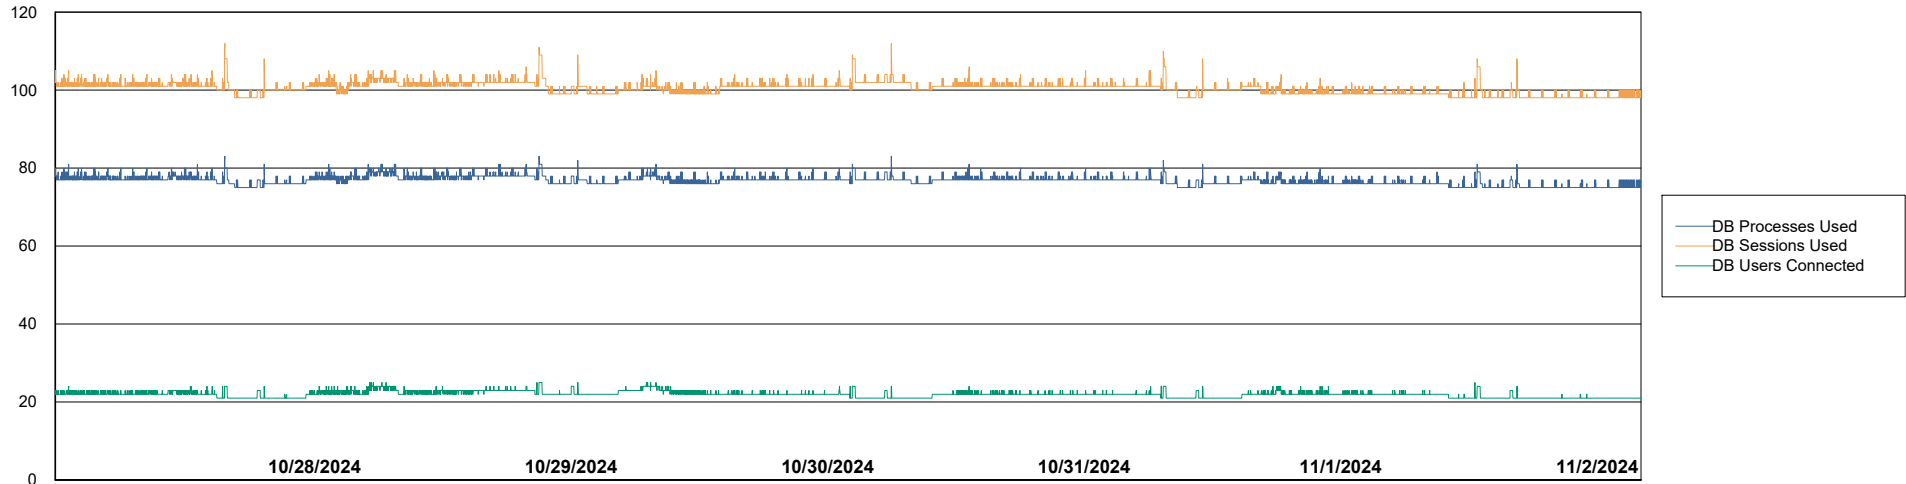

Database Performance RSS_PRD_SV1364_PRD_ABS1