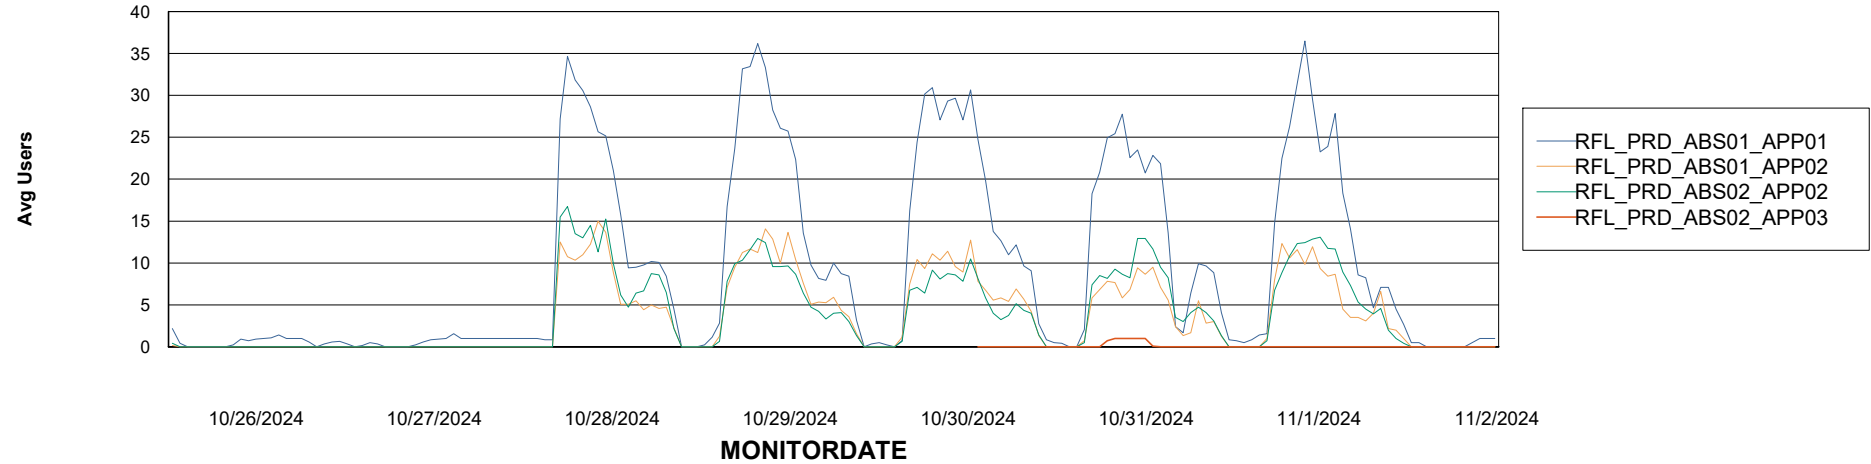

Avg users per day per ABS server