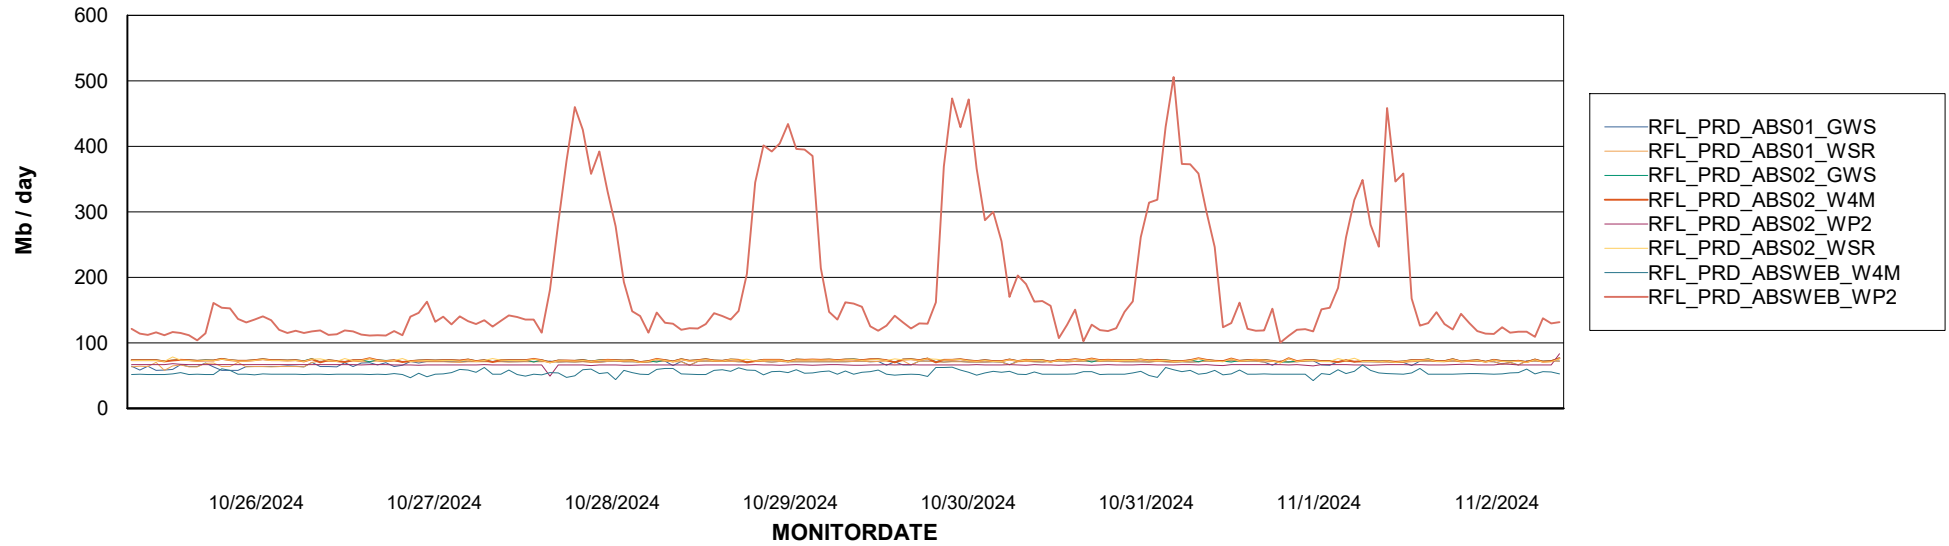

ABSSolute Web Component Services

Avg memory used per ABS Web component