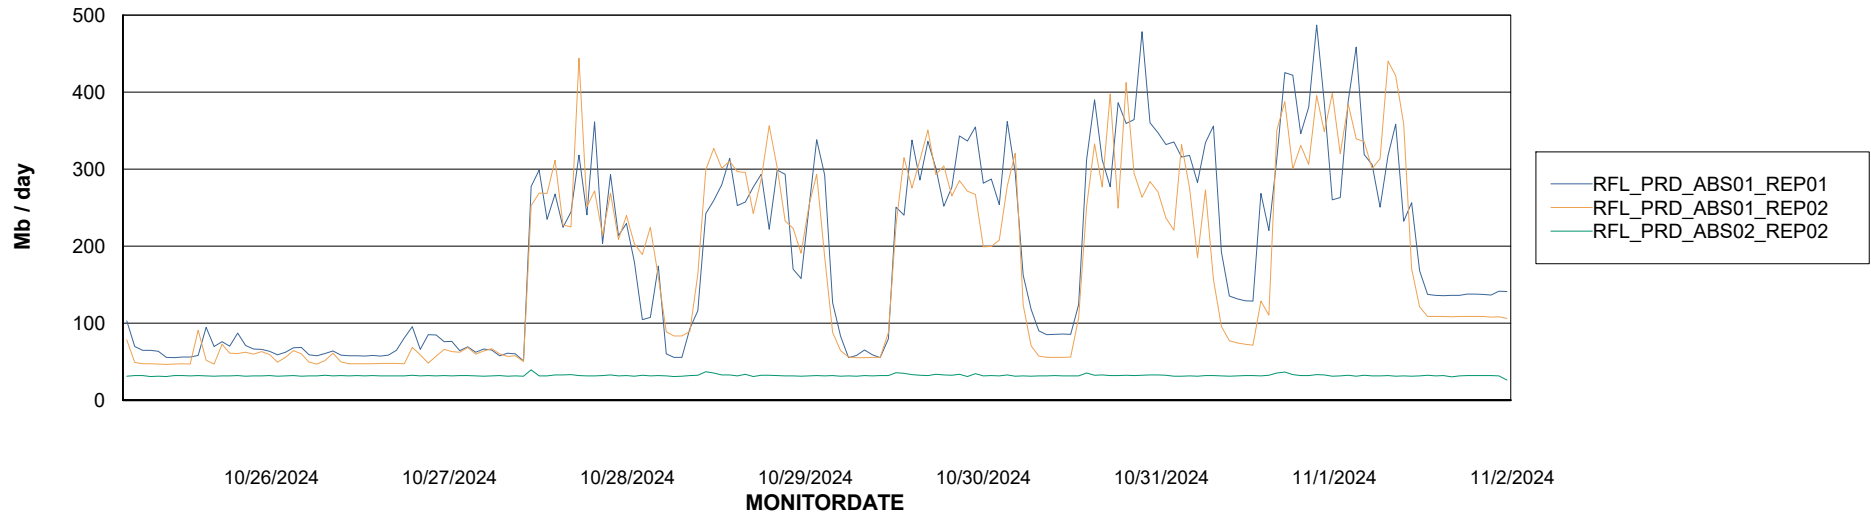

Avg memory used per ABS Server Service

Avg users per day per ABS server

Weekly SLA Customer Report

Customer RFL_Production
Database ID 36

ABSSolute Application ReportServer Services

Avg memory used per ReportServer Service