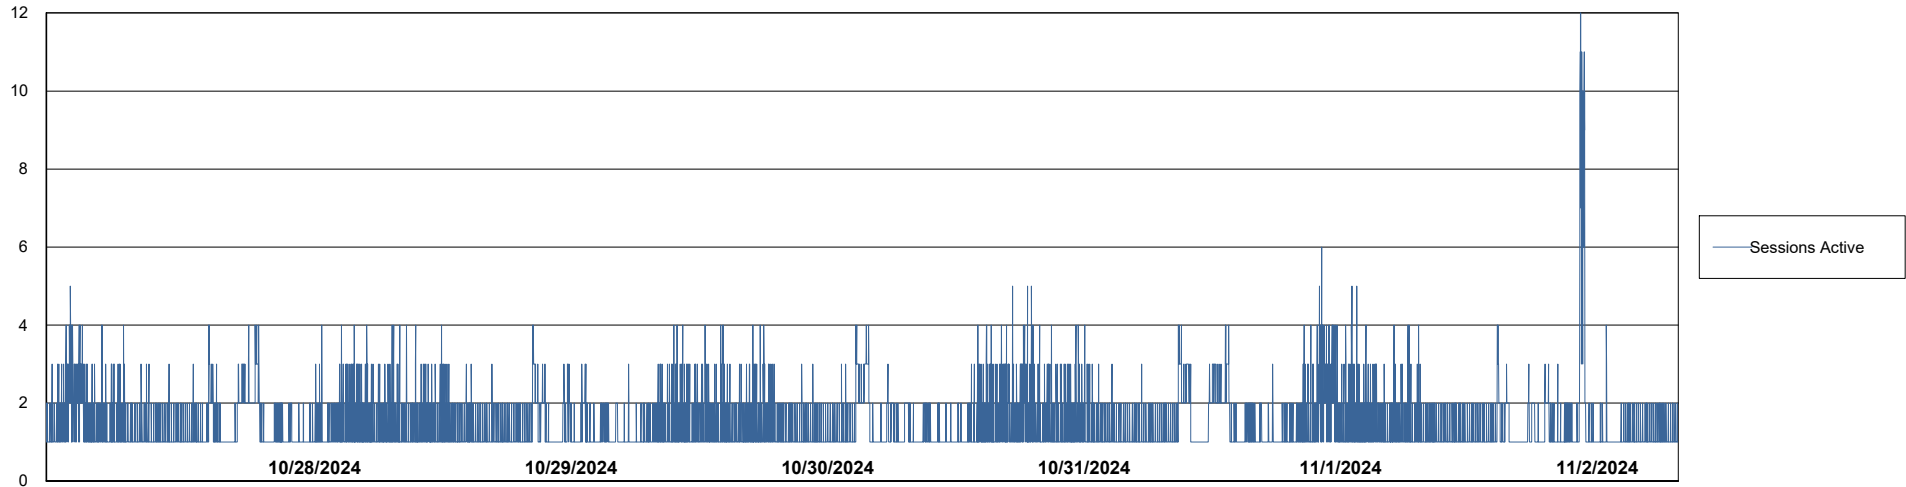

Database Performance RFL_PRD_ABS01_DB