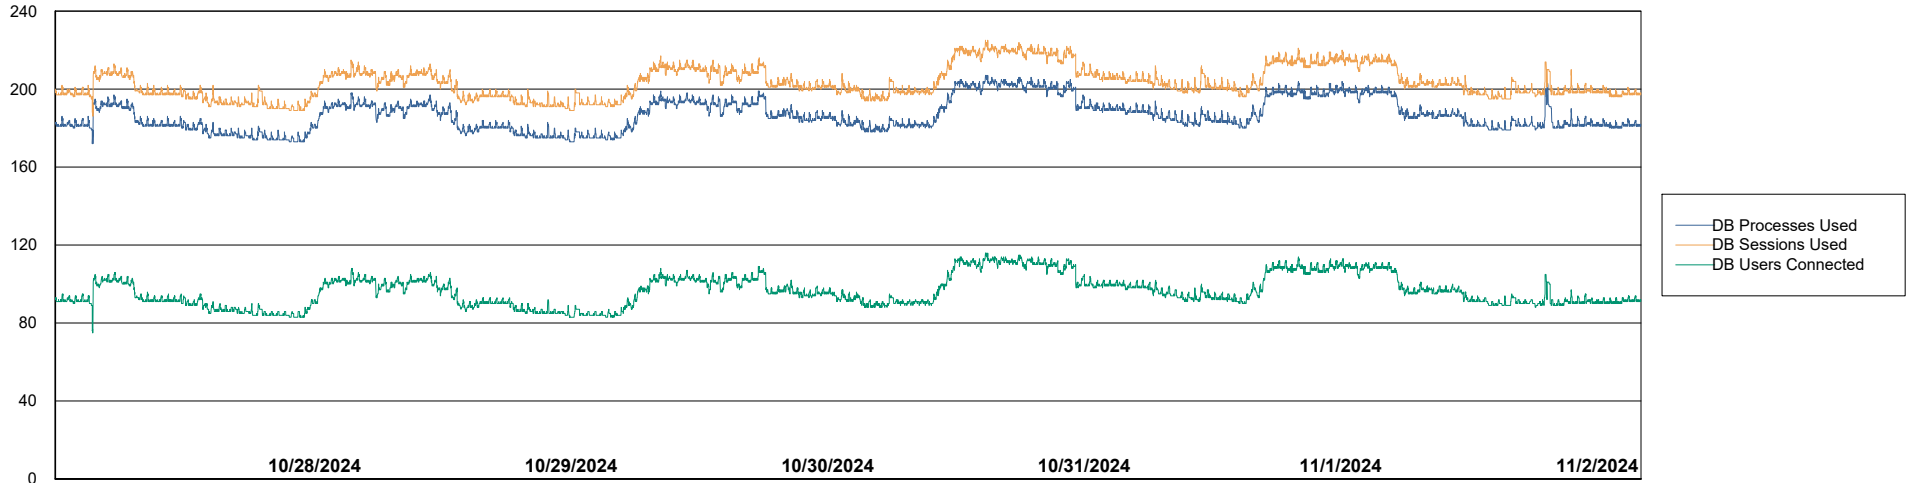

Database Performance RFL_PRD_ABS01_DB