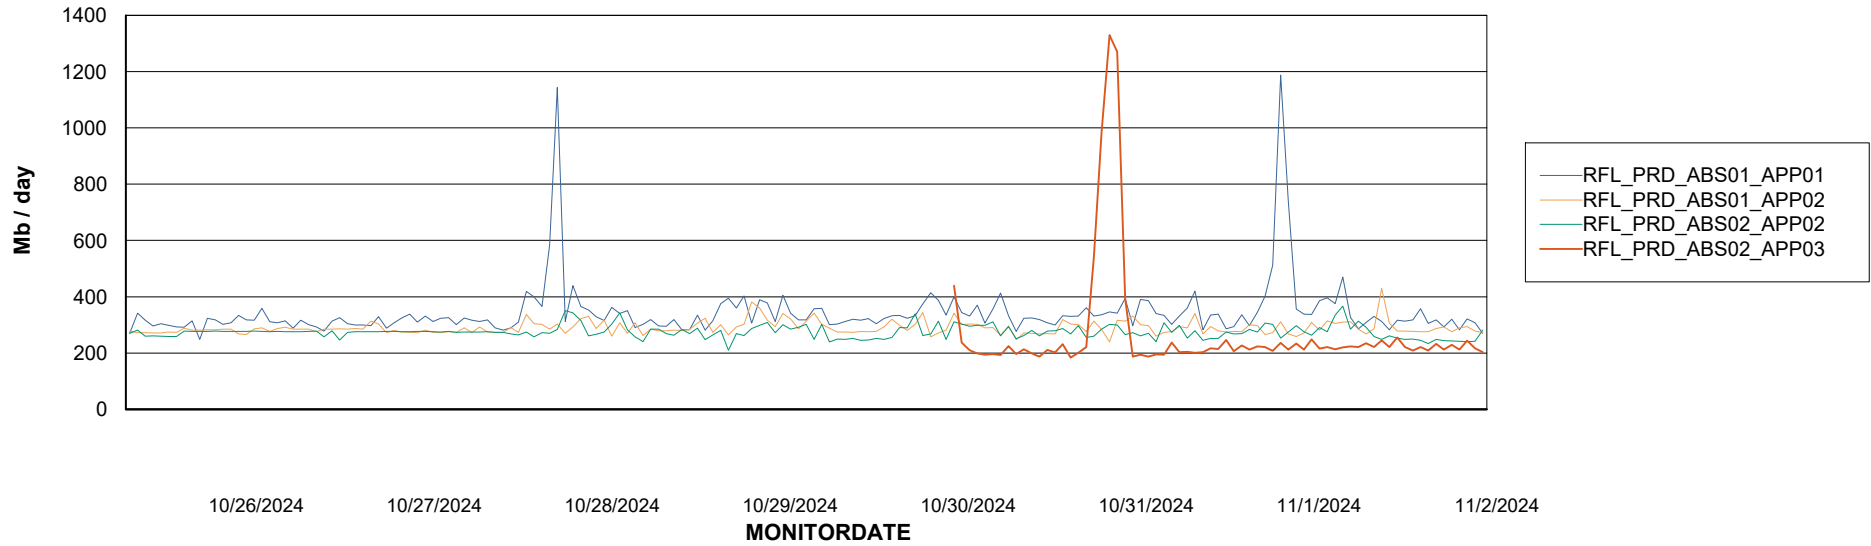

ABSSolute Application Server Services

Avg memory used per ABS Server Service