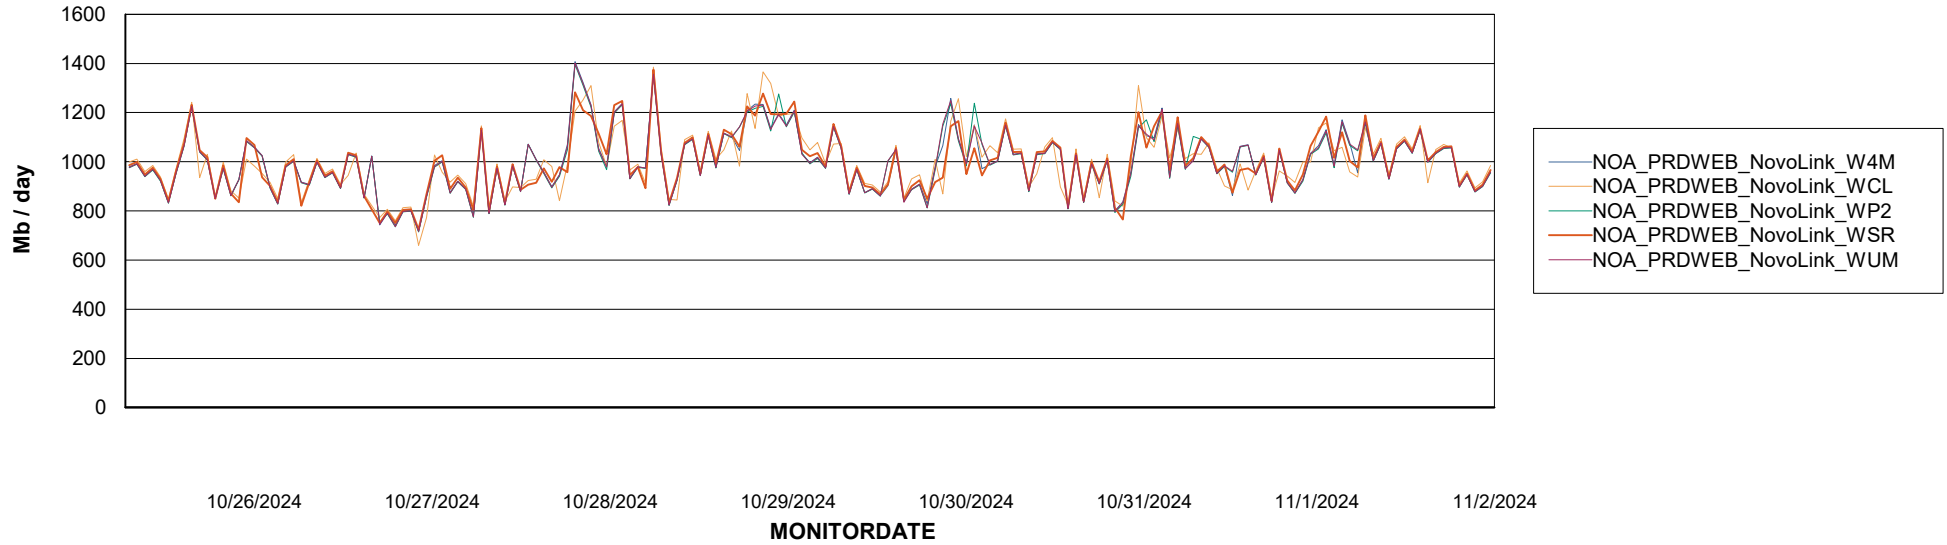

Avg memory used per ReportServer Service

Weekly SLA Customer Report

Customer NOA_Production (24/7)
Database ID 116

ABSSolute Web Component Services

Avg memory used per ABS Web component

Weekly SLA Customer Report