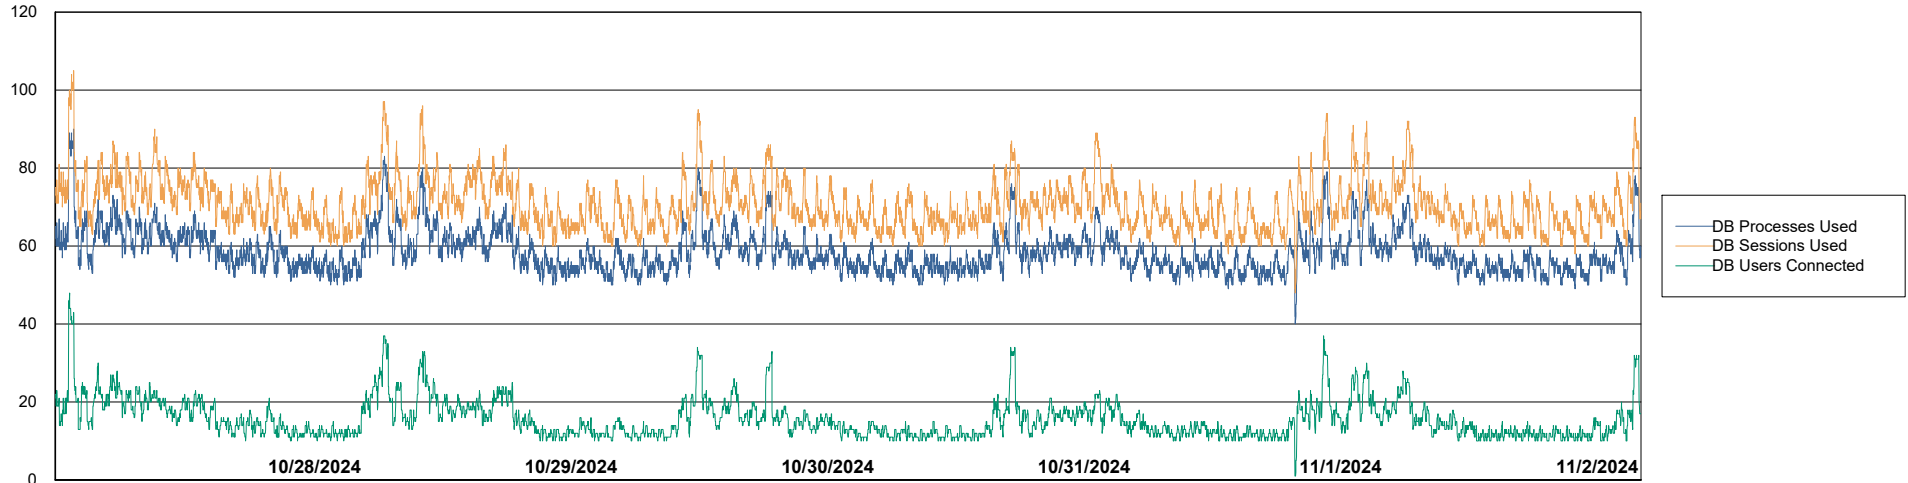

DB Processes Max 300

Weekly SLA Customer Report

Customer NOA_Production (24/7)
Database ID 116

Database Performance NOA_PRD_NOVOBI_ABS1

Weekly SLA Customer Report

Customer NOA_Production (24/7)
Database ID 116