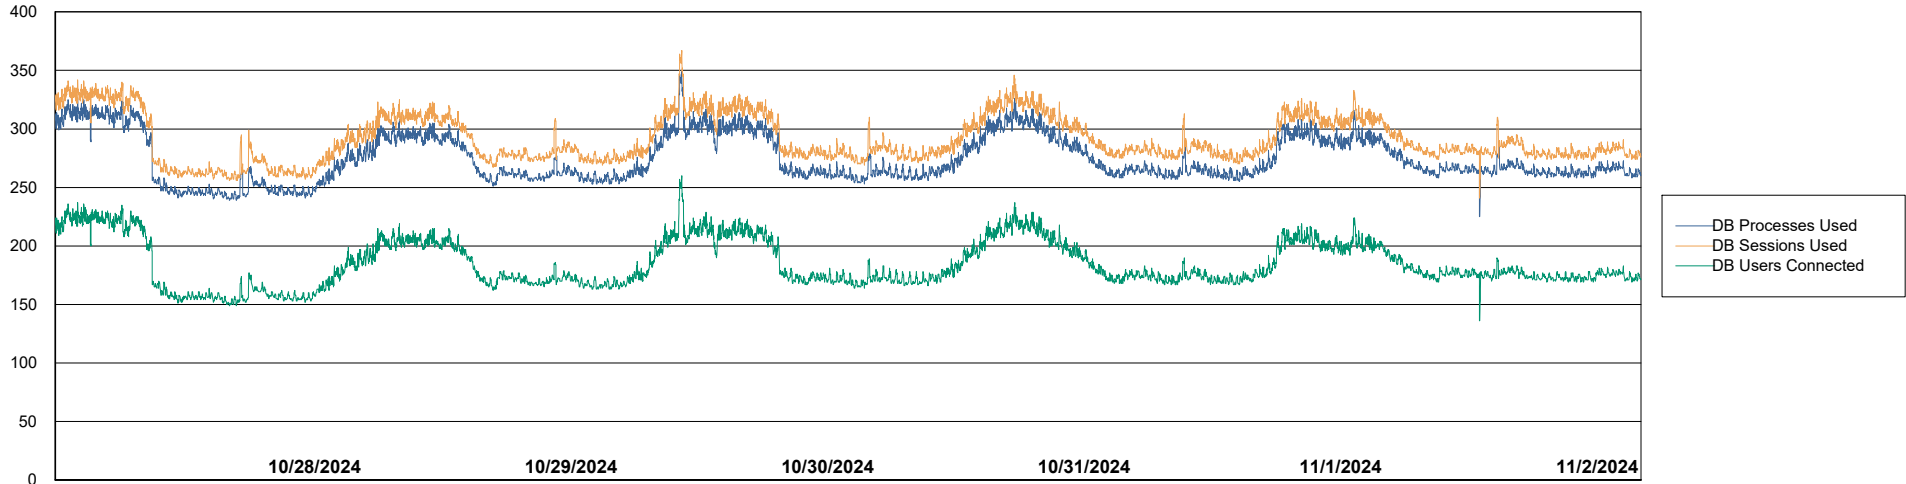

Weekly SLA Customer Report

Customer LTS(CleanLease)_Production
Database ID 126

Database Performance LTS_PRD_CLSABSBI01_ABS1

Weekly SLA Customer Report

Customer LTS(CleanLease)_Production
Database ID 126

Database Performance LTS_PRD_CLSABSD01_ABS1