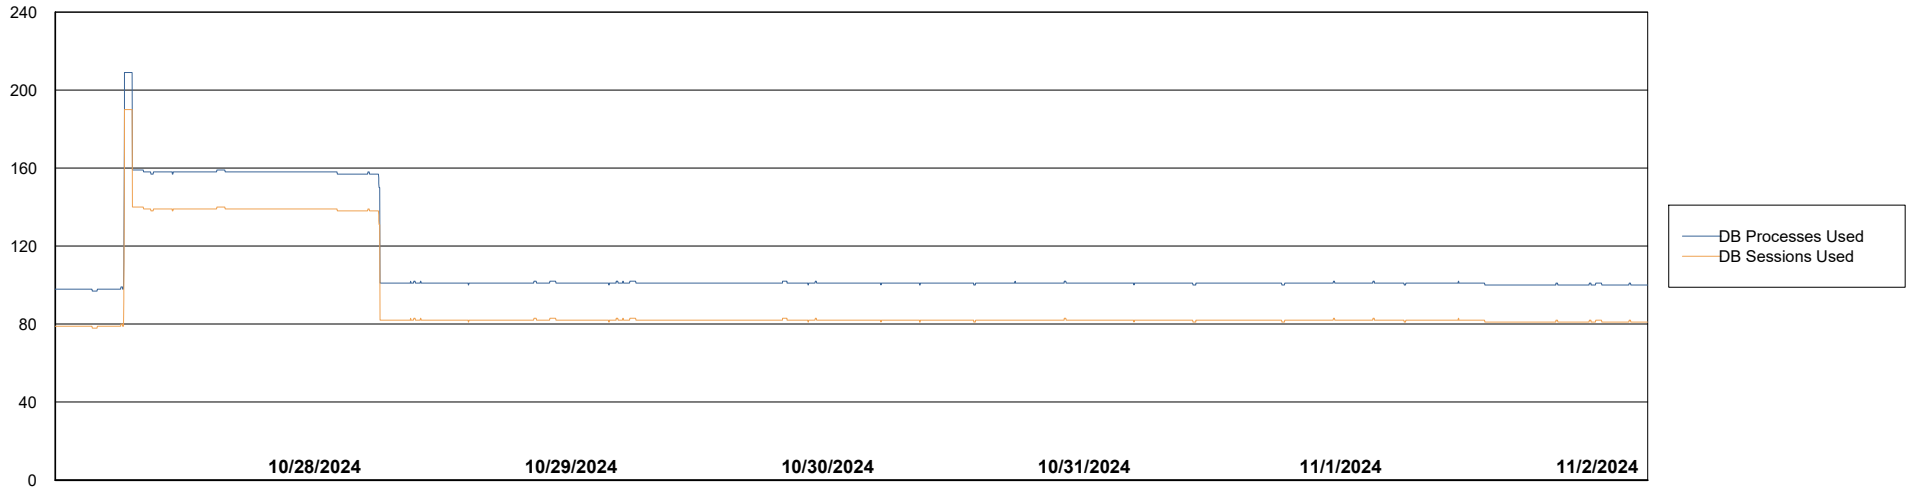

Database Performance LTS_PRD_CLSABSDB02_HSBABS1

DB Processes Max 1,000
DB Processes Max 0
DB Processes Max 4