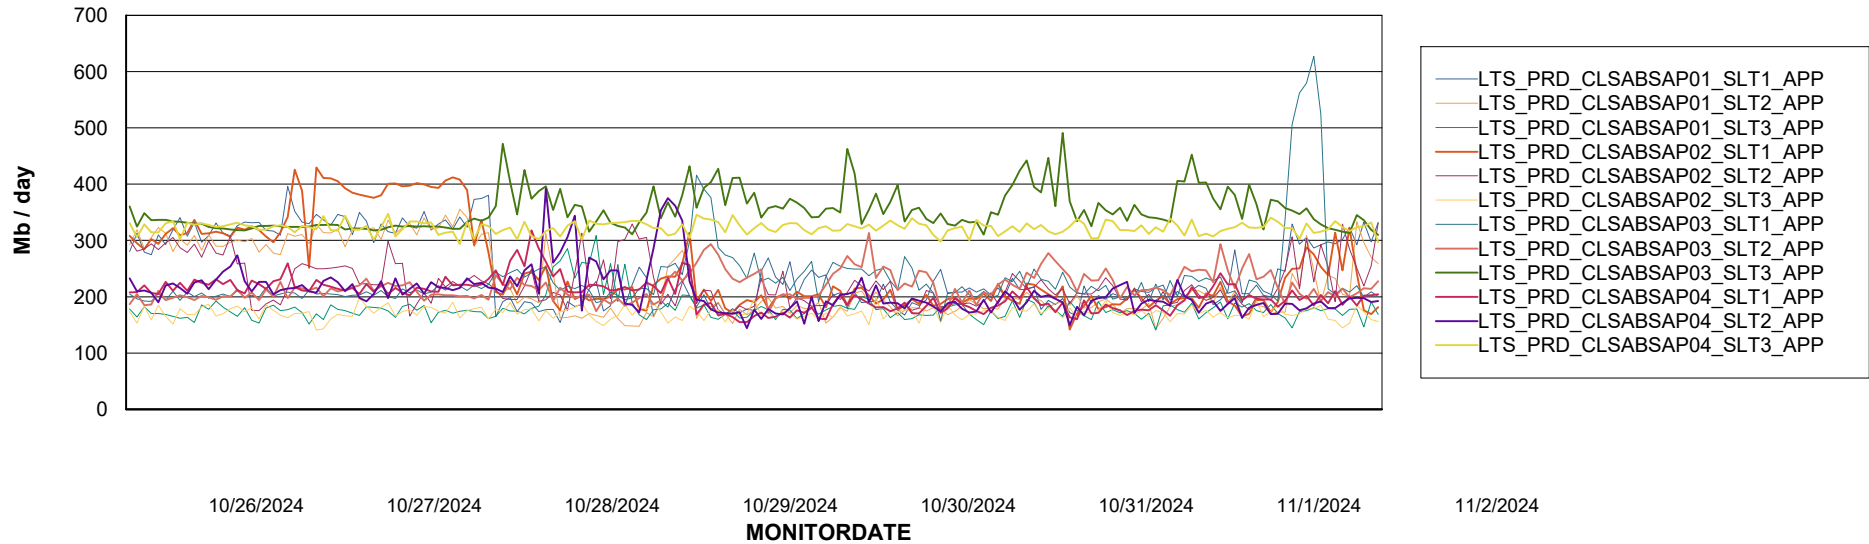

ABSolute Application Server Services

Avg memory used per ABS Server Service