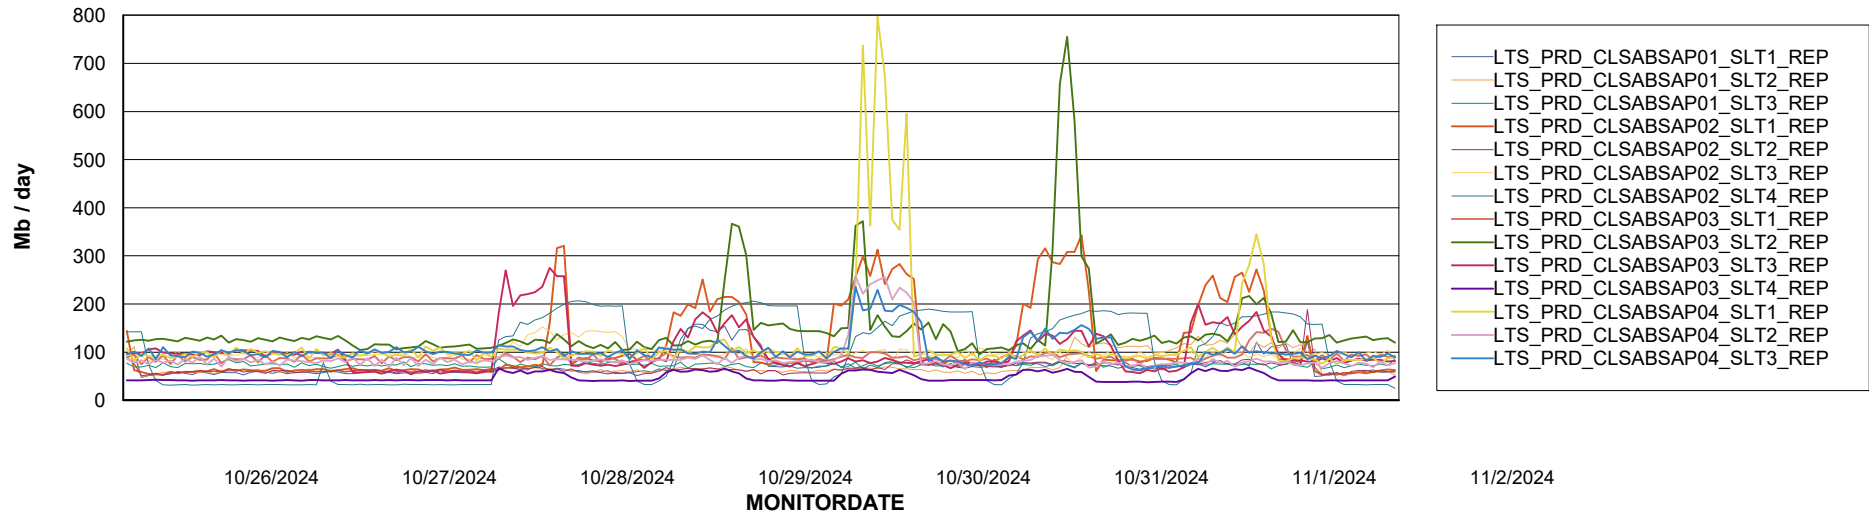

ABSSolute Application ReportServer Services

Avg memory used per ReportServer Service