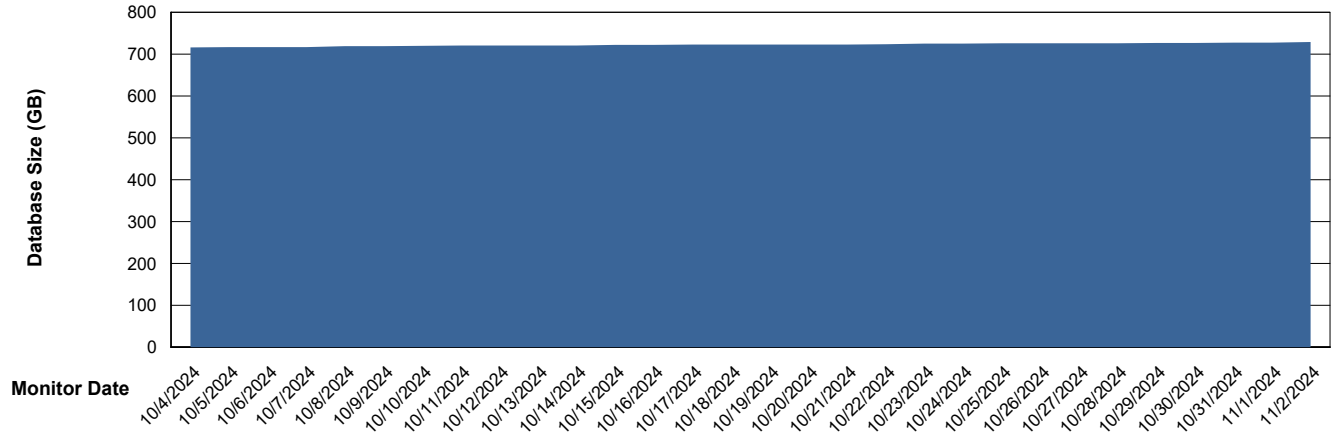

DATABASE SIZE LTS_PRD_CLSABSBI01_ABS1

Database growth over last month