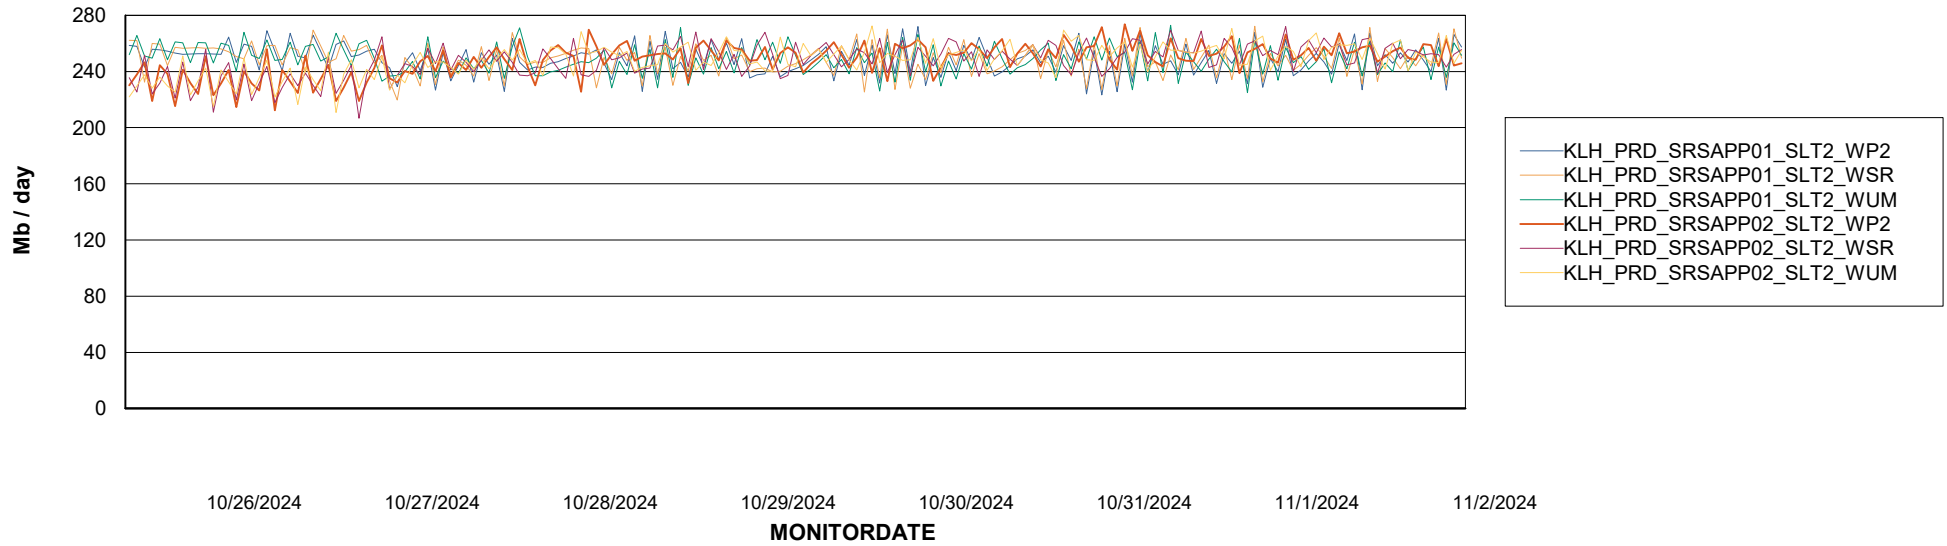

ABSolute Web Component Services

Avg memory used per ABS Web component