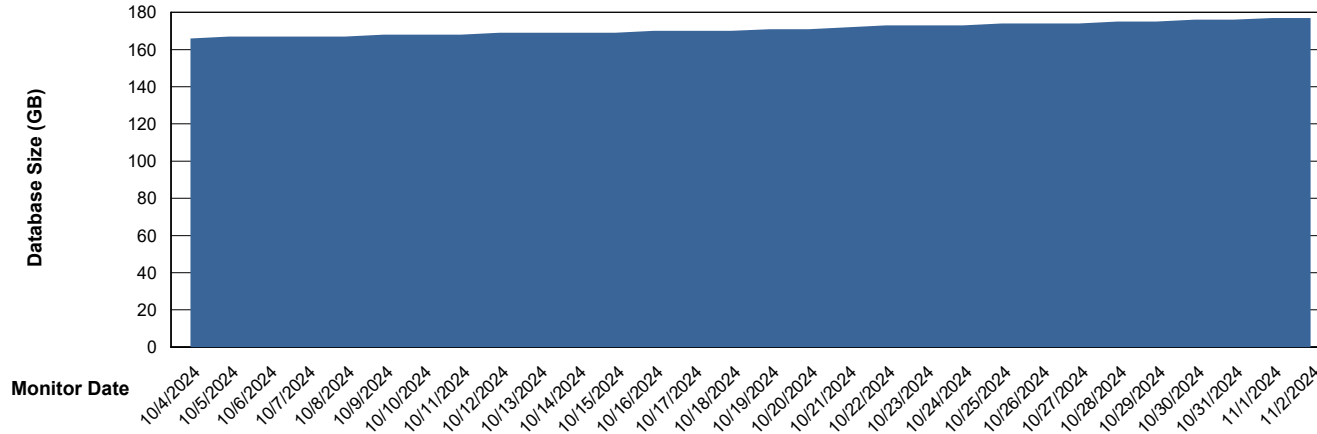

DATABASE SIZE KLH_PRD_SRSBIDB01_ABS1

Database growth over last month