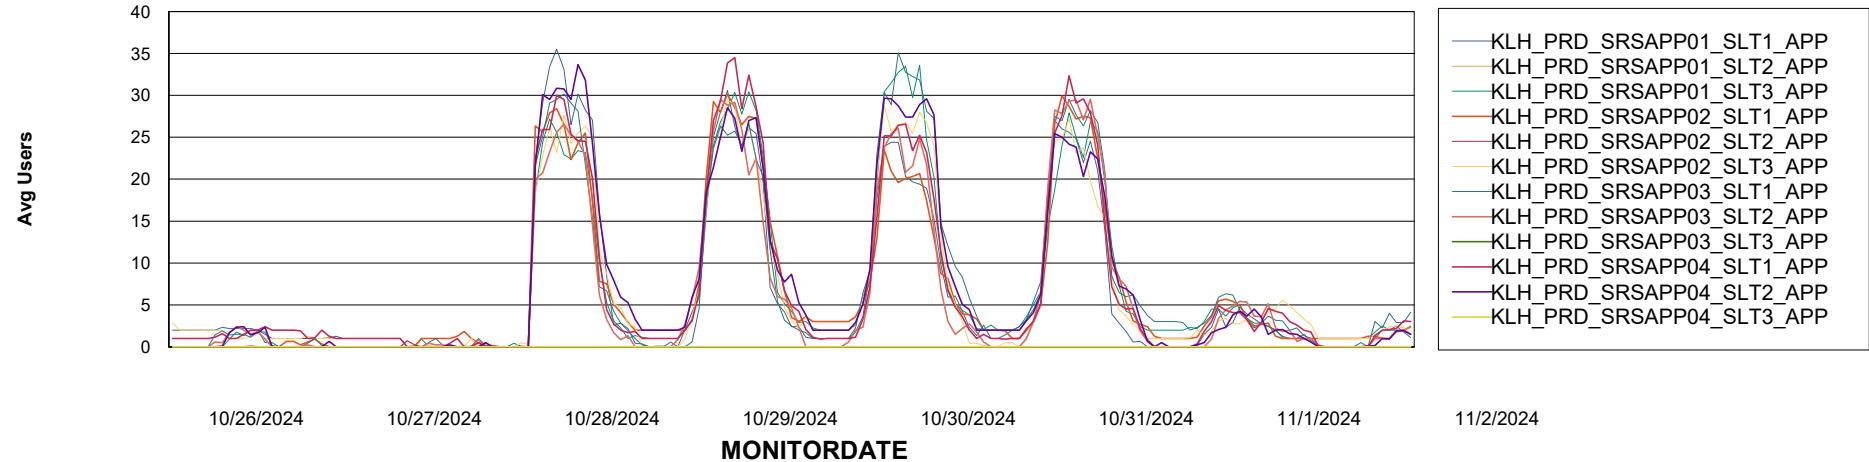

Weekly SLA Customer Report

Customer KLH_Production (24/7)
Database ID 139

ABSSolute Application Server Services

Avg memory used per ABS Server Service

Avg users per day per ABS server

Weekly SLA Customer Report