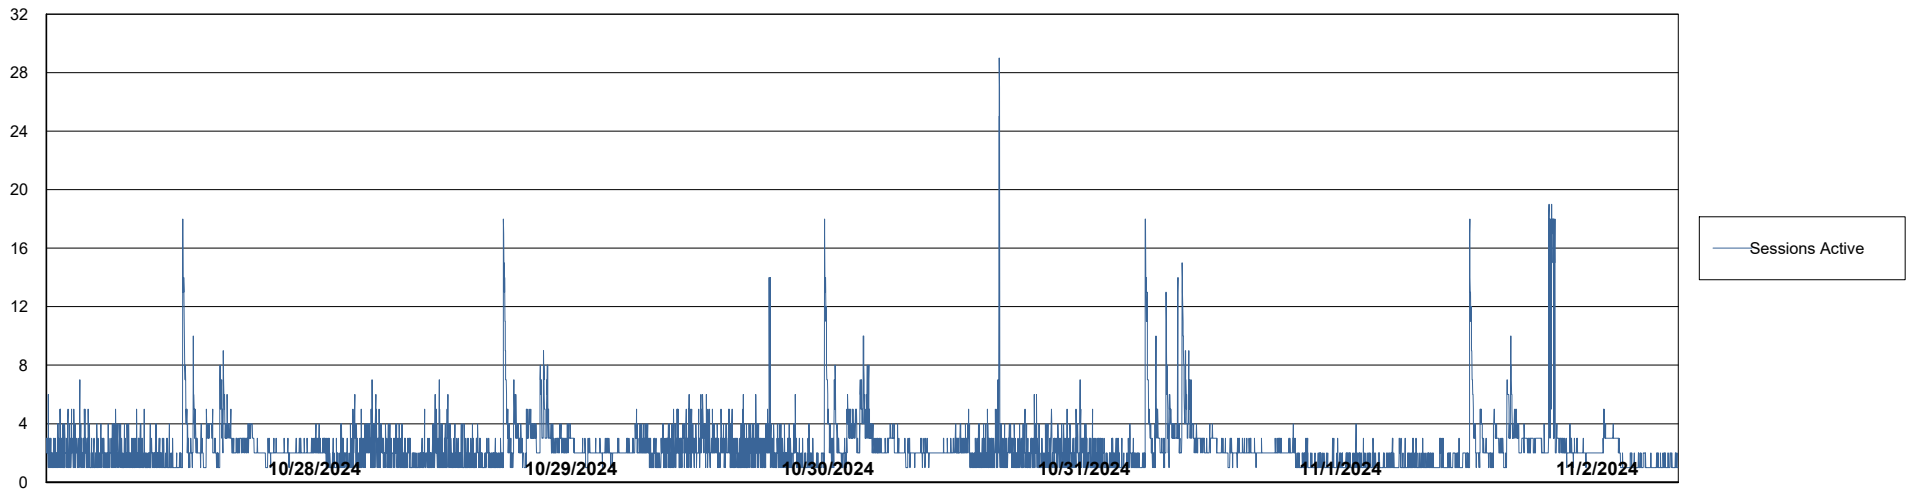

Weekly SLA Customer Report

Customer KLH_Production (24/7)
Database ID 139

Database Performance KLH_PRD_SRSBIDB01_ABS1

Weekly SLA Customer Report

Customer KLH_Production (24/7)
Database ID 139

Database Performance KLH_PRD_SRSDDB01_ABS1