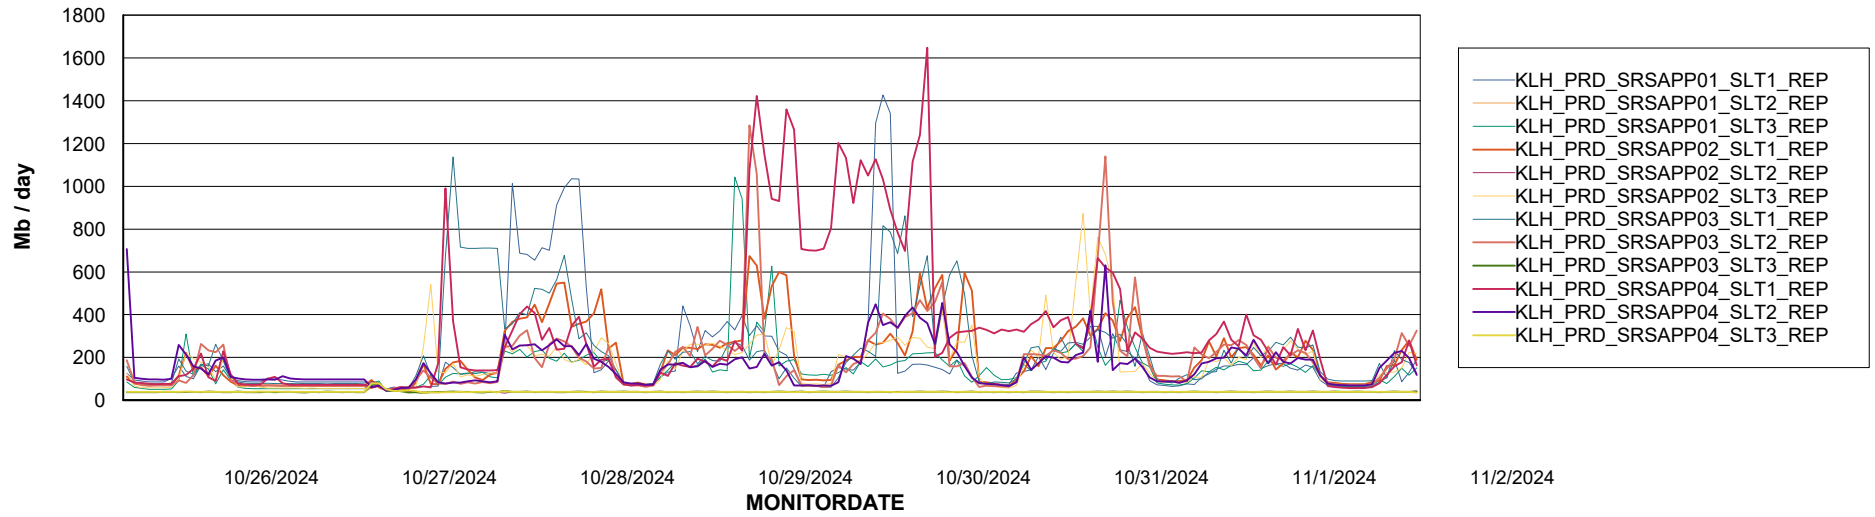

ABSSolute Application ReportServer Services

Avg memory used per ReportServer Service