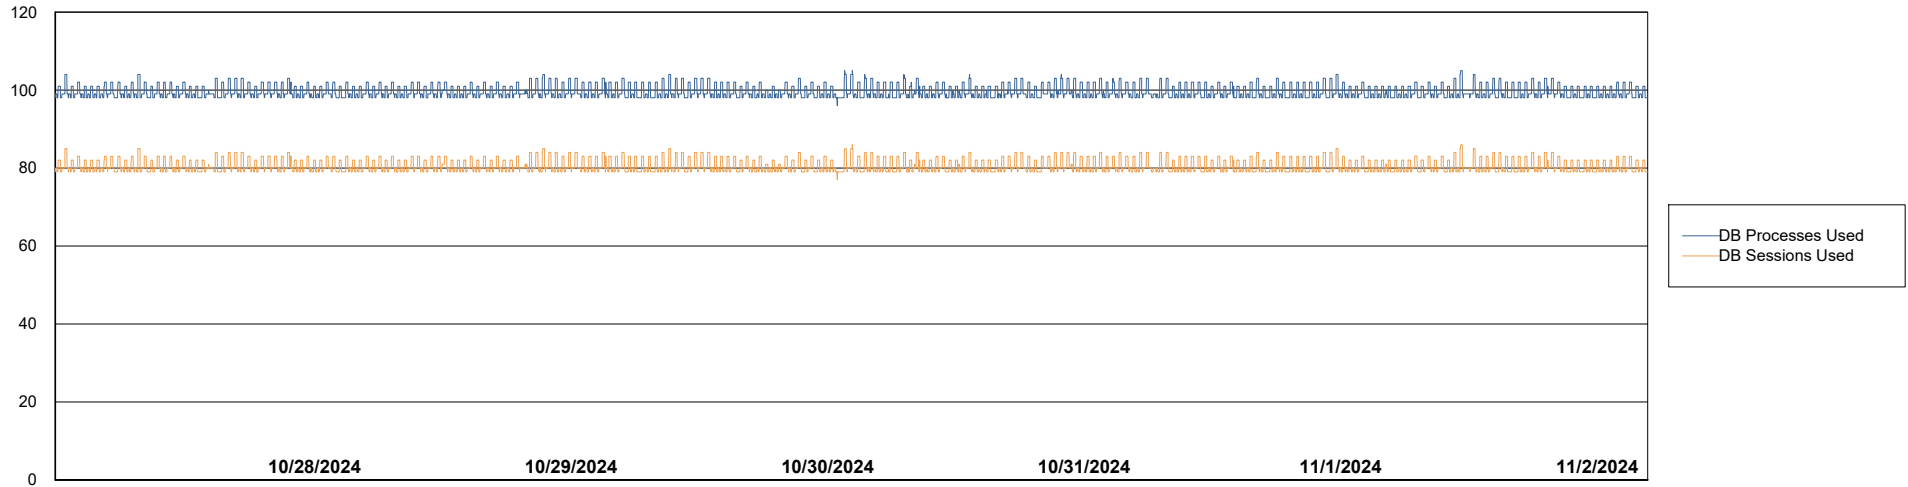

Database Performance KLH_PRD_SRSD02_HSBABS1

DB Processes Max 0
DB Processes Max 4
DB Processes Max 1,000