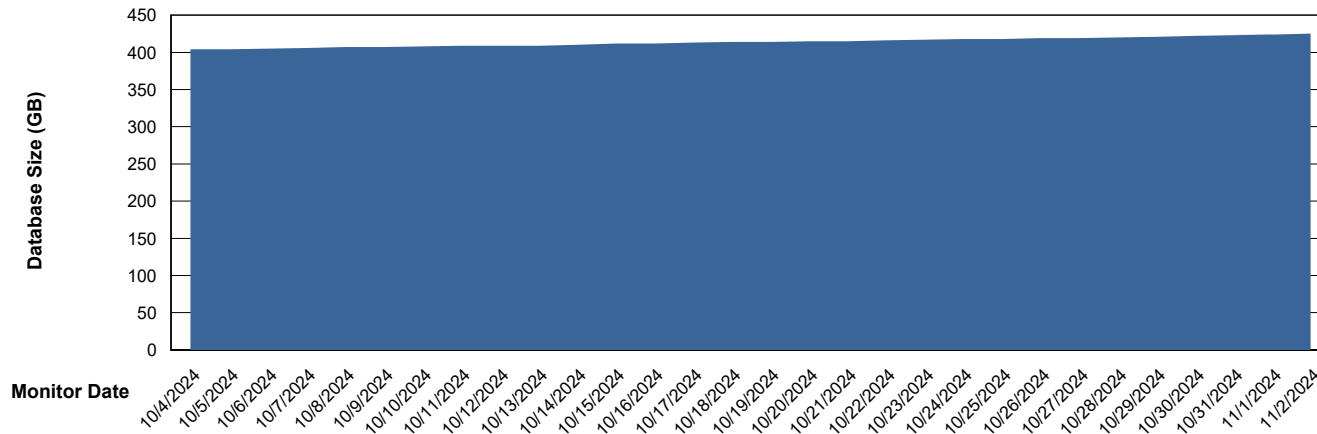

Customer KLH_Production (24/7)
Database ID 139

DATABASE SIZE KLH_PRD_SRSBIDB01_ABS1

Database growth over last month

DATABASE SIZE KLH_PRD_SRSDB01_ABS1

Database growth over last month

Weekly SLA Customer Report