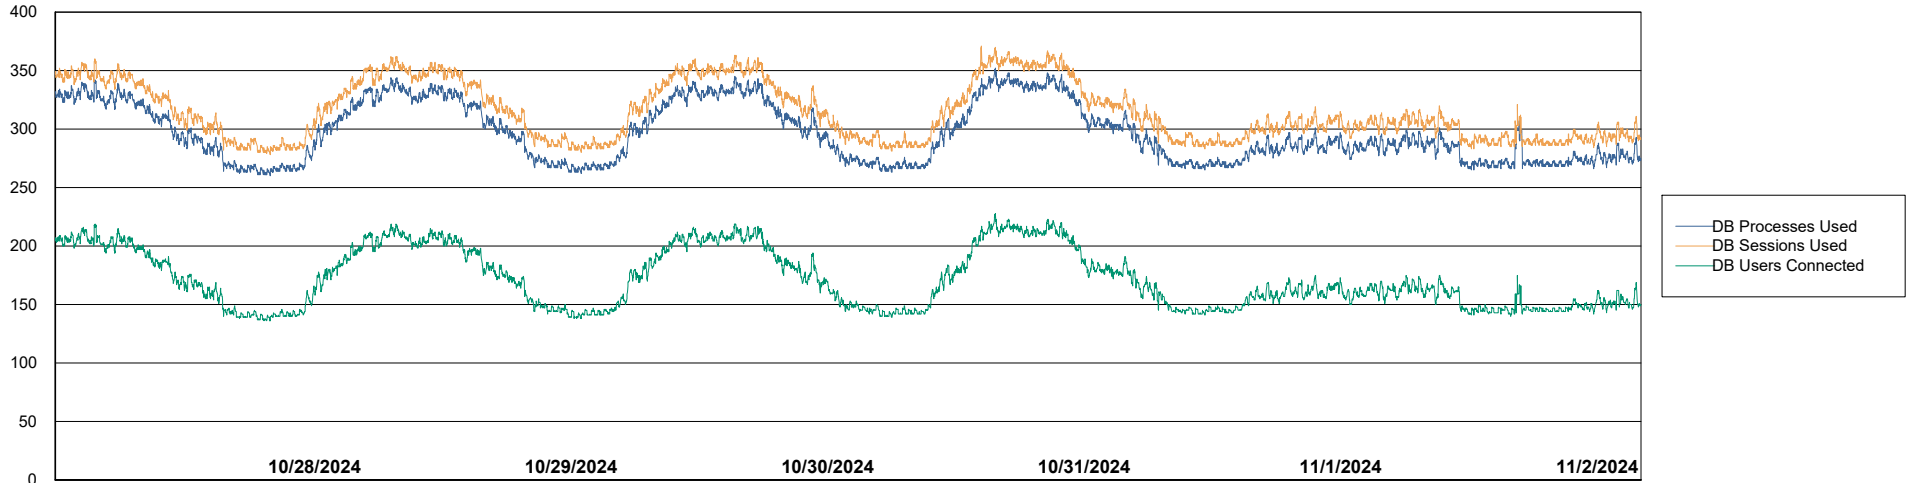

Weekly SLA Customer Report

Customer KLH_Production (24/7)
Database ID 139

Database Performance KLH_PRD_SRSBIDB01_ABS1

Weekly SLA Customer Report

Customer KLH_Production (24/7)
Database ID 139

Database Performance KLH_PRD_SRSDDB01_ABS1