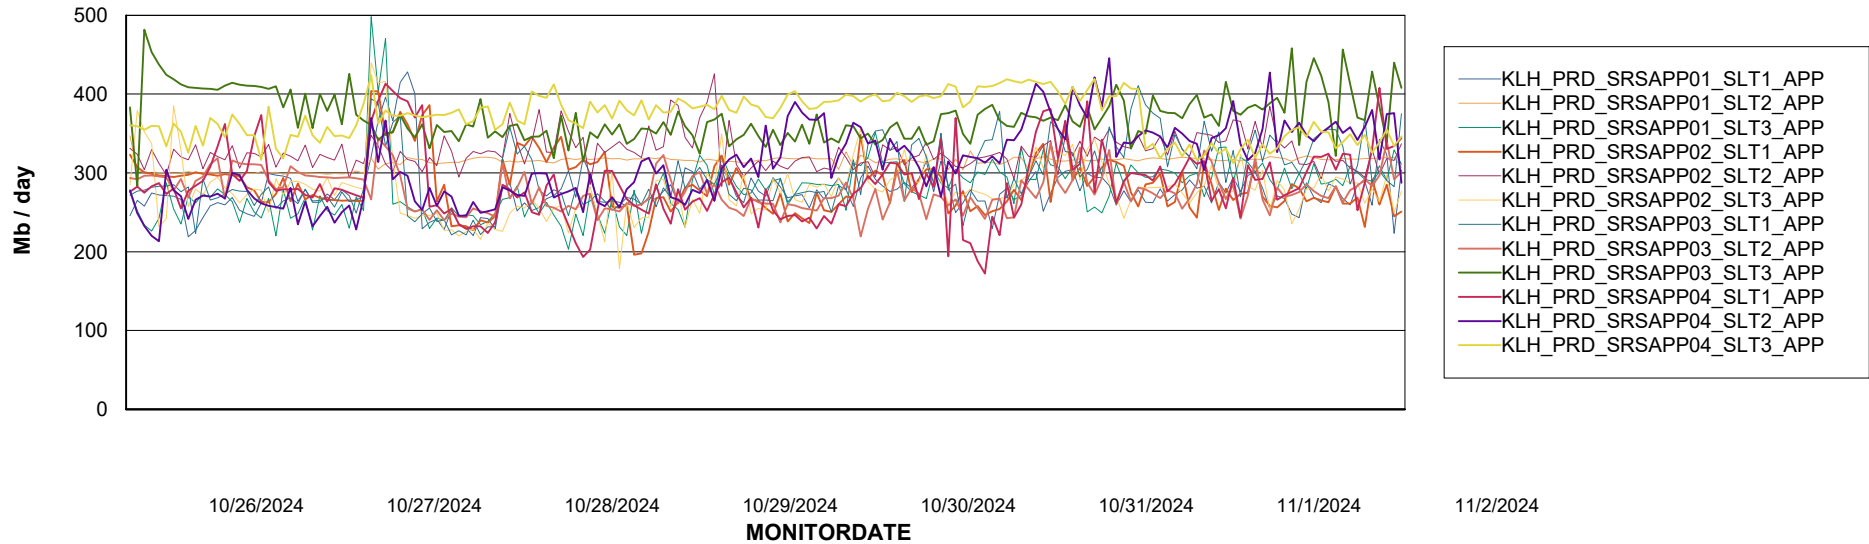

ABSSolute Application Server Services

Avg memory used per ABS Server Service