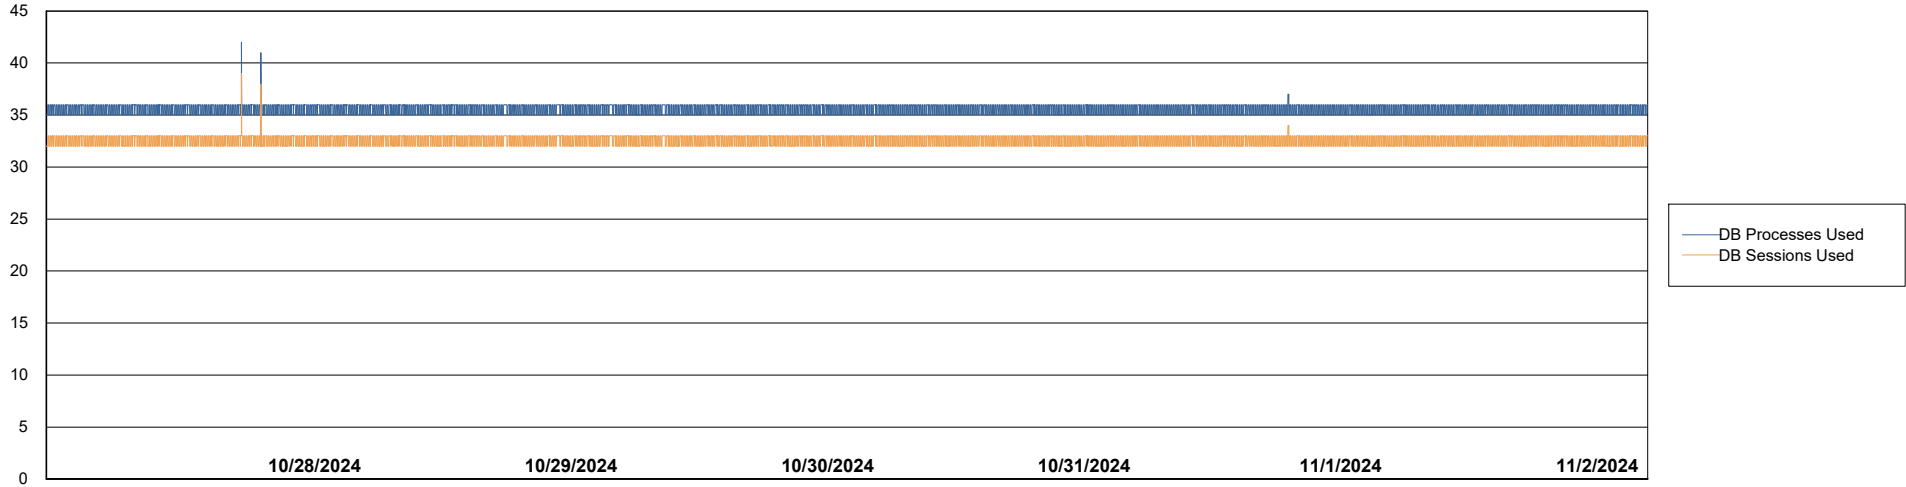

Database Performance KLA_STB_KLAHQORA06_DB_HSBABS1

DB Processes Max 1,000