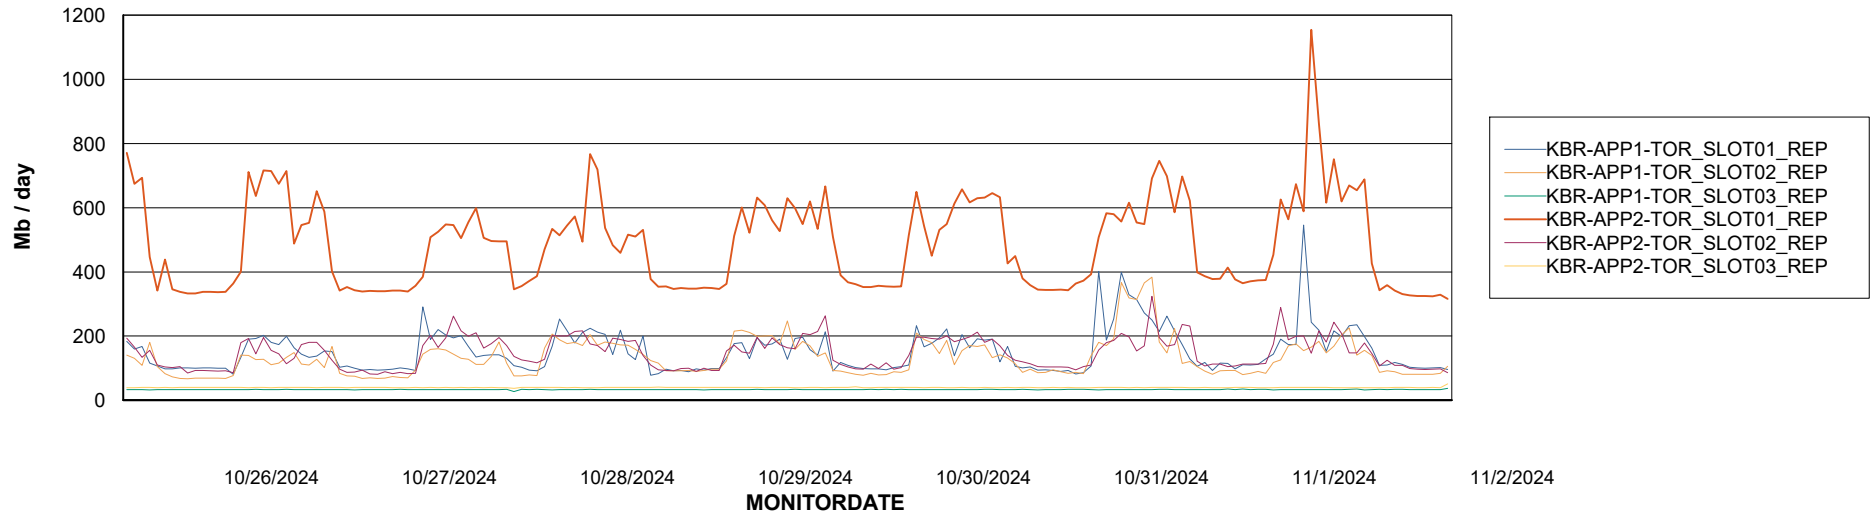

ABSSolute Application ReportServer Services

Avg memory used per ReportServer Service