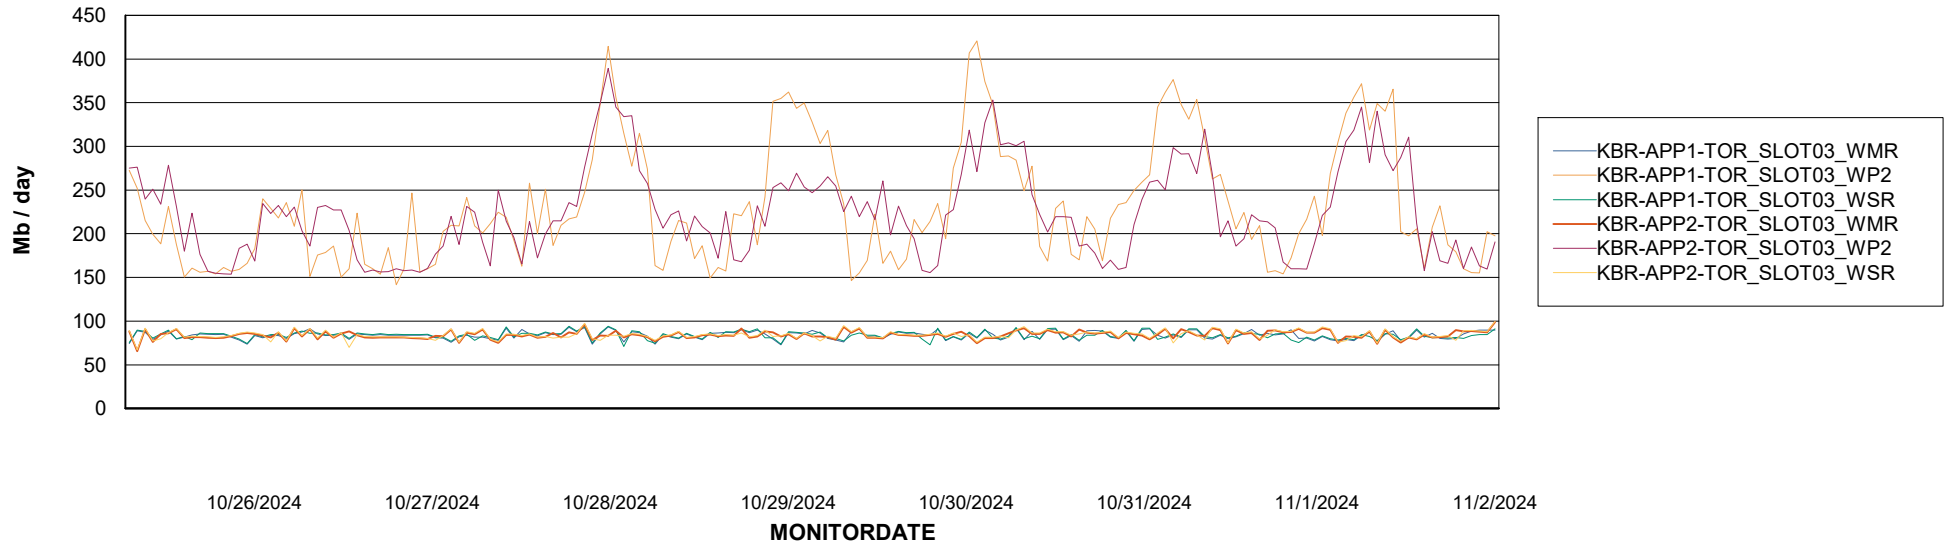

Avg memory used per ReportServer Service

Weekly SLA Customer Report

Customer KBR OCI TOR Production
Database ID 200

ABSSolute Web Component Services

Avg memory used per ABS Web component

Weekly SLA Customer Report