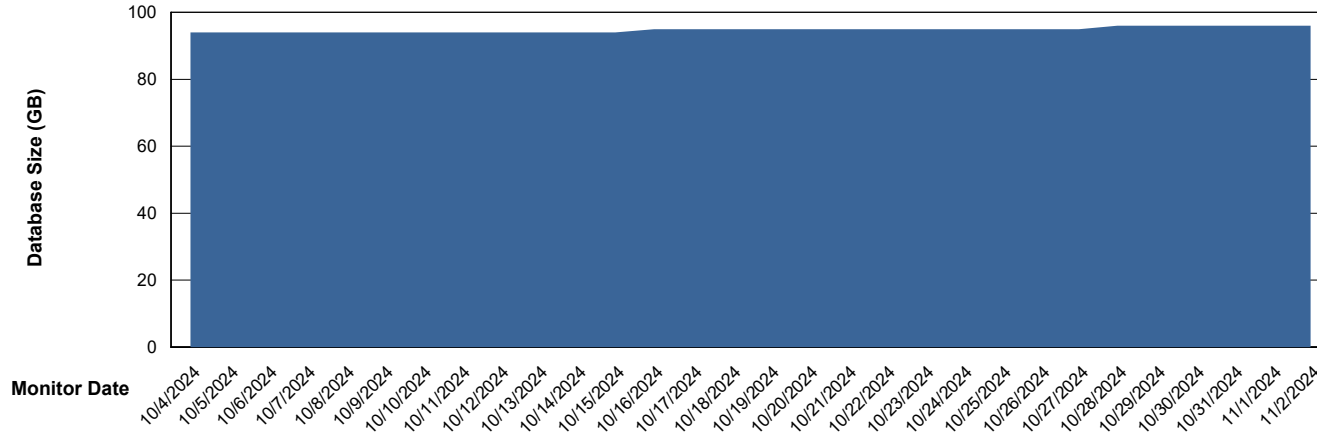

DATABASE SIZE KBR-BI-TOR_PROD_ABS1

Database growth over last month