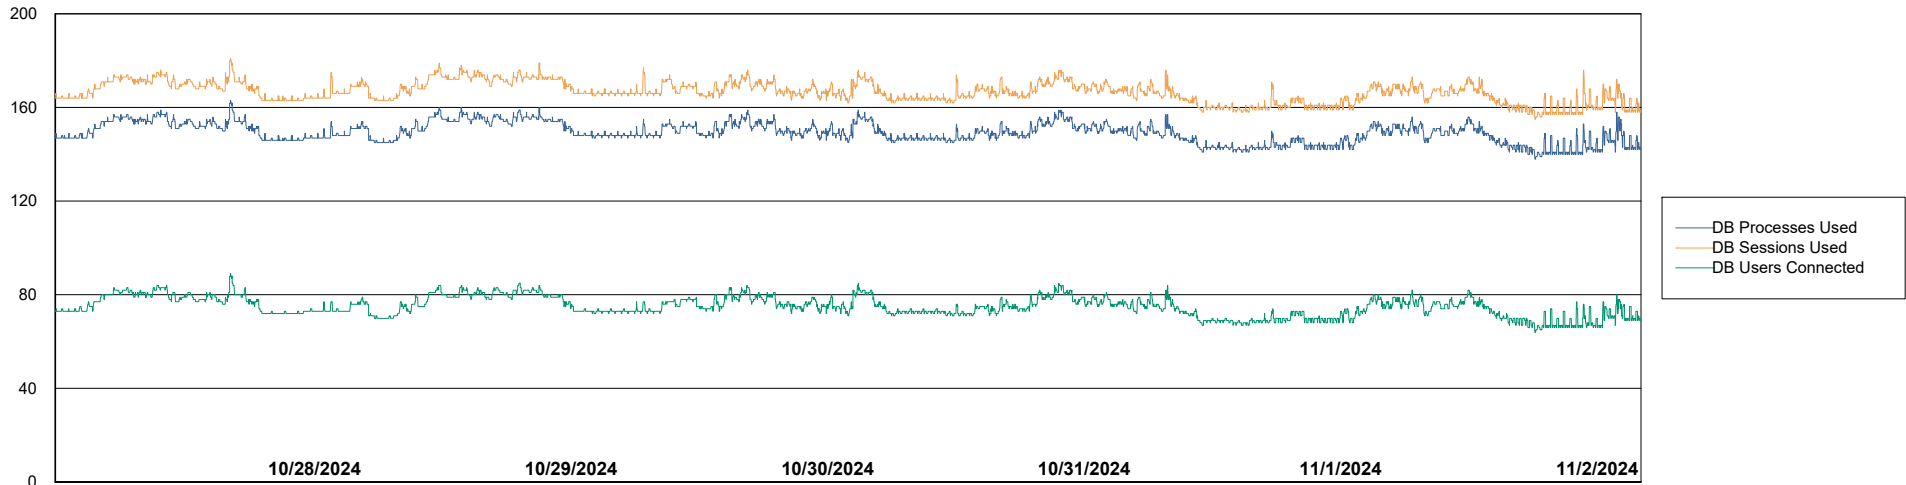

Weekly SLA Customer Report

Customer KBR OCI TOR Production
Database ID 200

Database Performance KBR-BI-TOR_PROD_ABS1

Weekly SLA Customer Report

Customer KBR OCI TOR Production
Database ID 200

Database Performance KBR-DBS1-TOR_PROD_ABS1