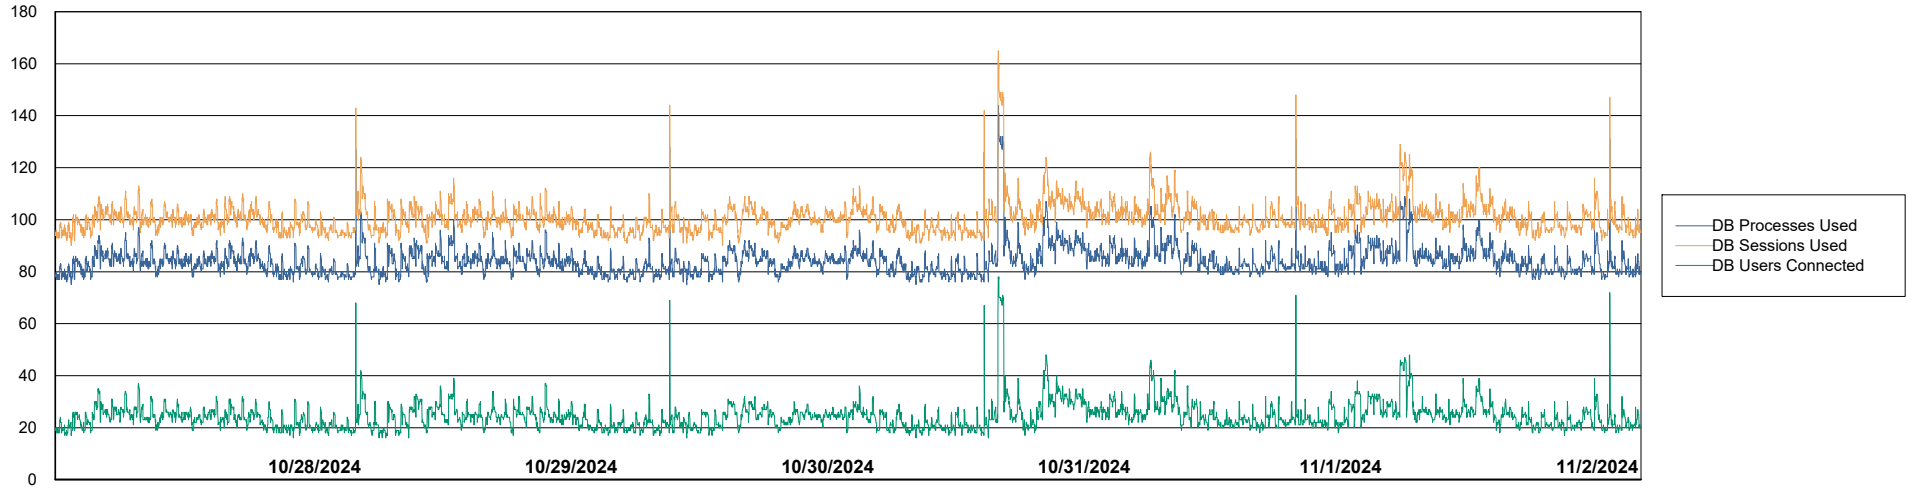

Database Performance KBR-BI-TOR_PROD_ABS1