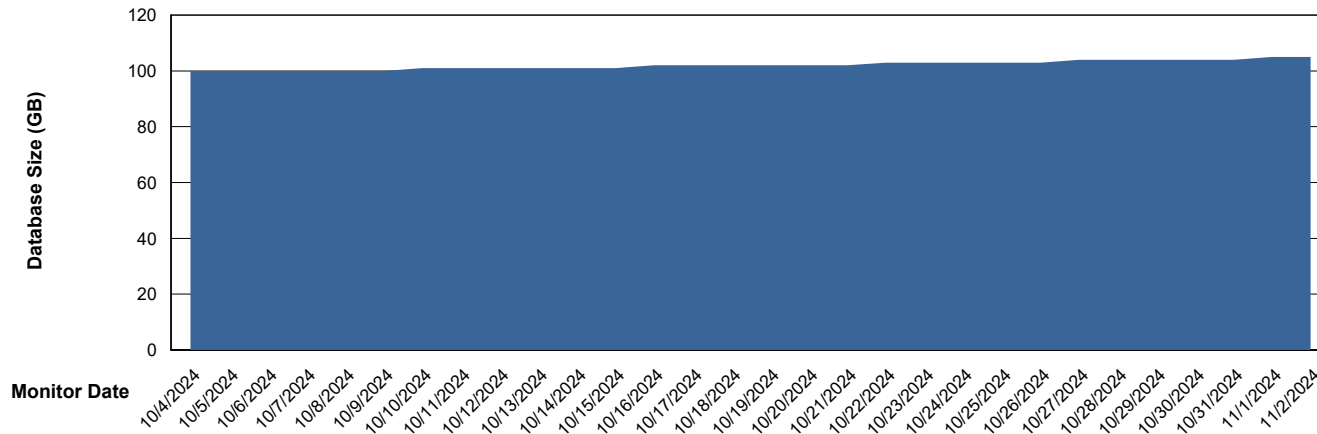

Customer KBR OCI TOR Production
Database ID 200

DATABASE SIZE KBR-BI-TOR_PROD_ABS1

Database growth over last month

DATABASE SIZE KBR-DBS1-TOR_PROD_ABS1

Database growth over last month

Weekly SLA Customer Report