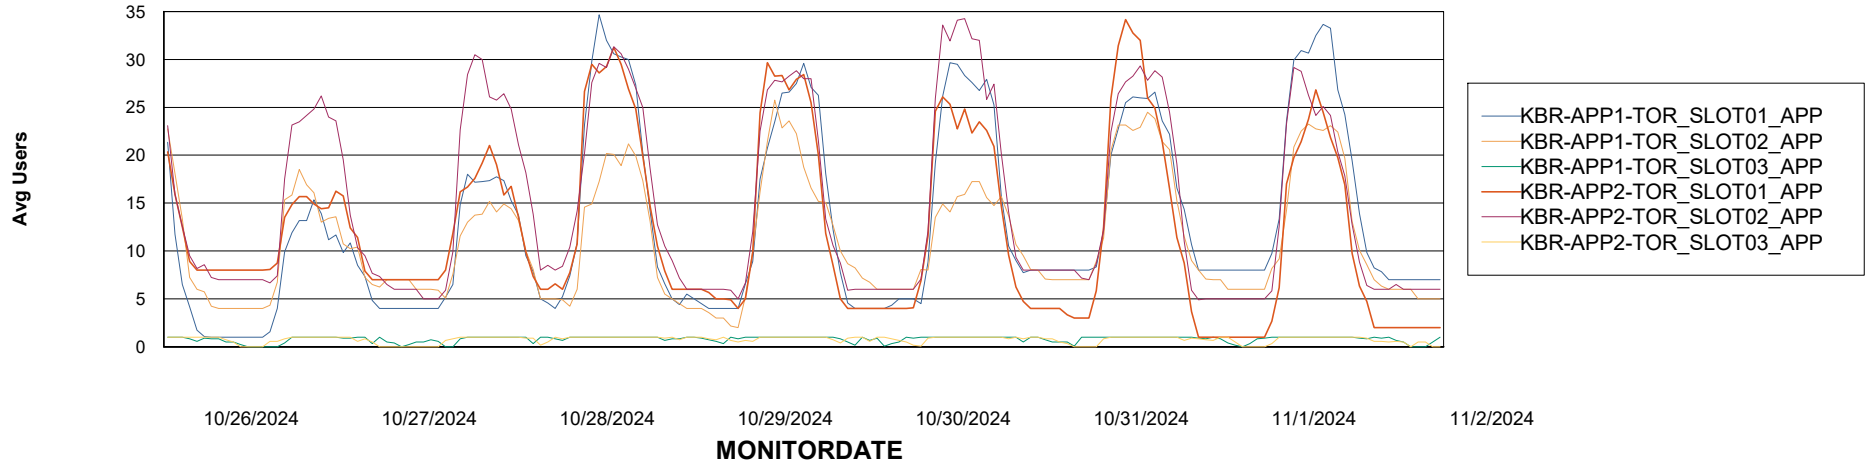

Avg users per day per ABS server