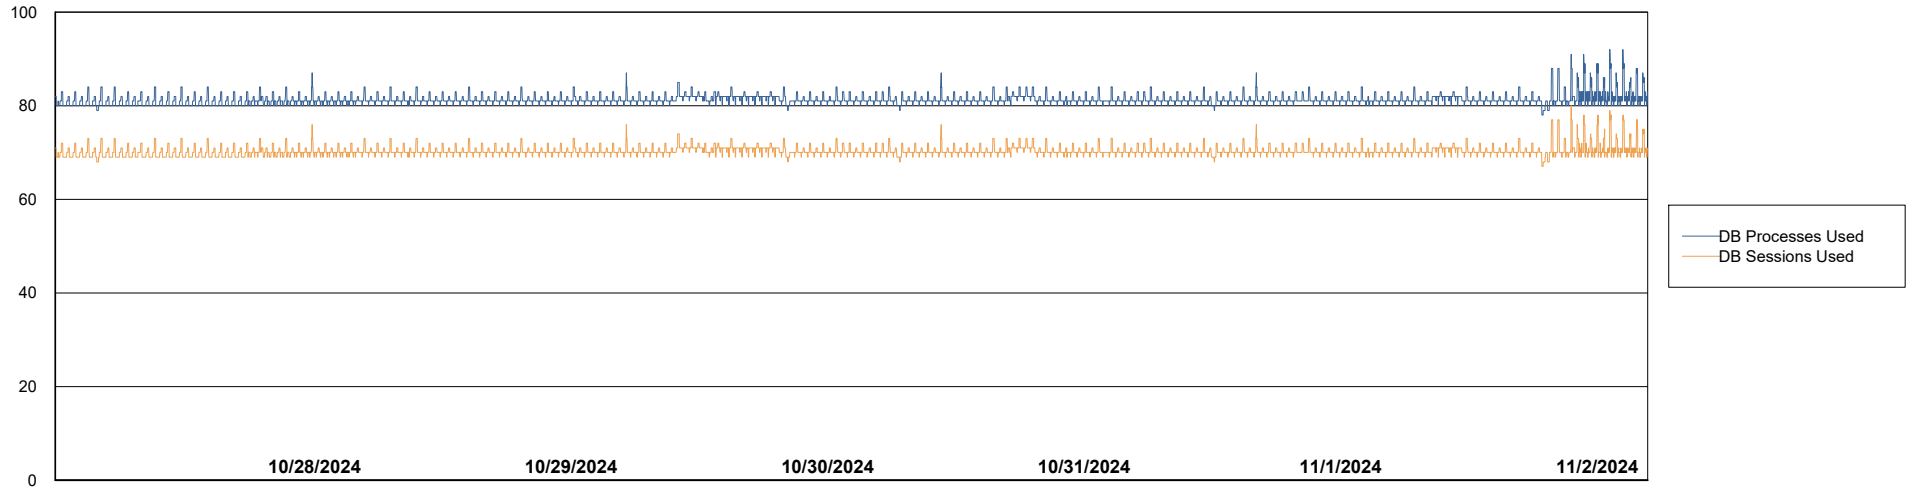

Database Performance KBR-DBS2-TOR_PROD_HSBABS1

DB Processes Max 1,000
DB Processes Max 4
DB Processes Max 0