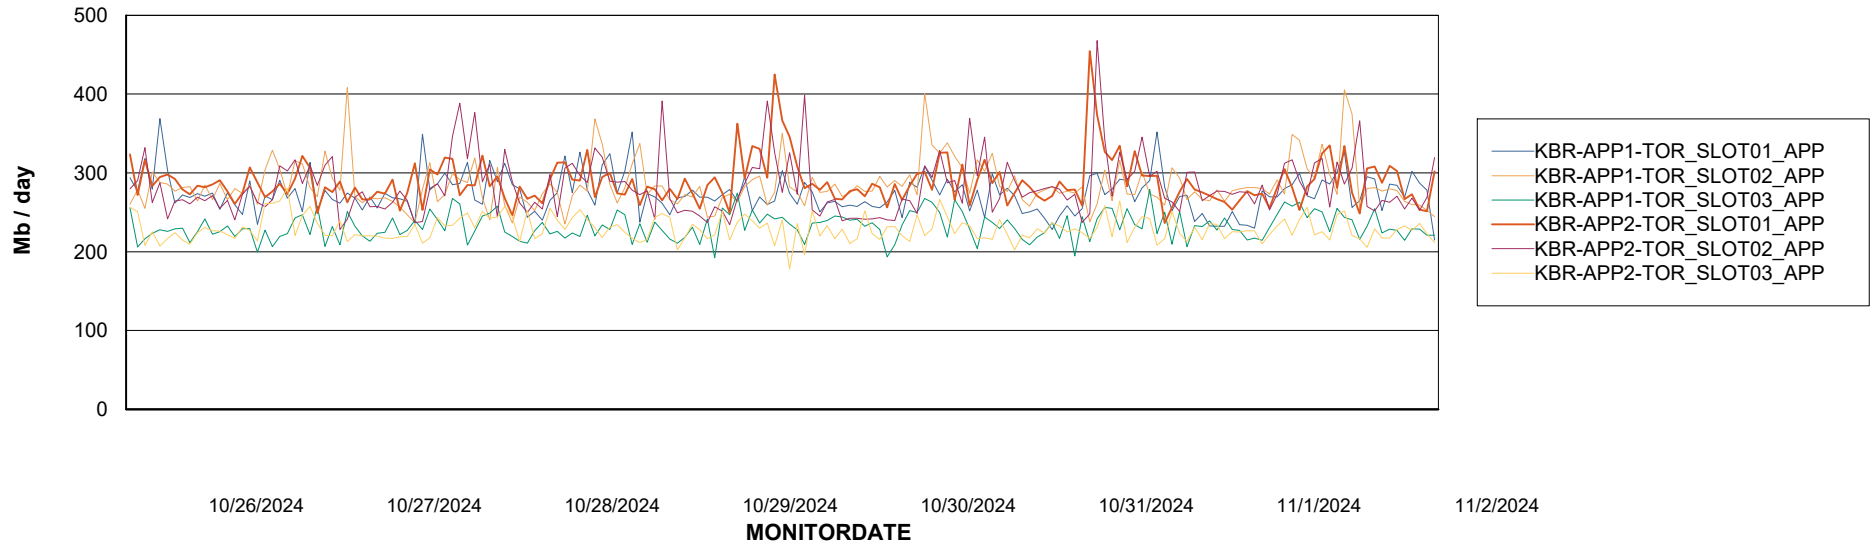

ABSSolute Application Server Services

Avg memory used per ABS Server Service