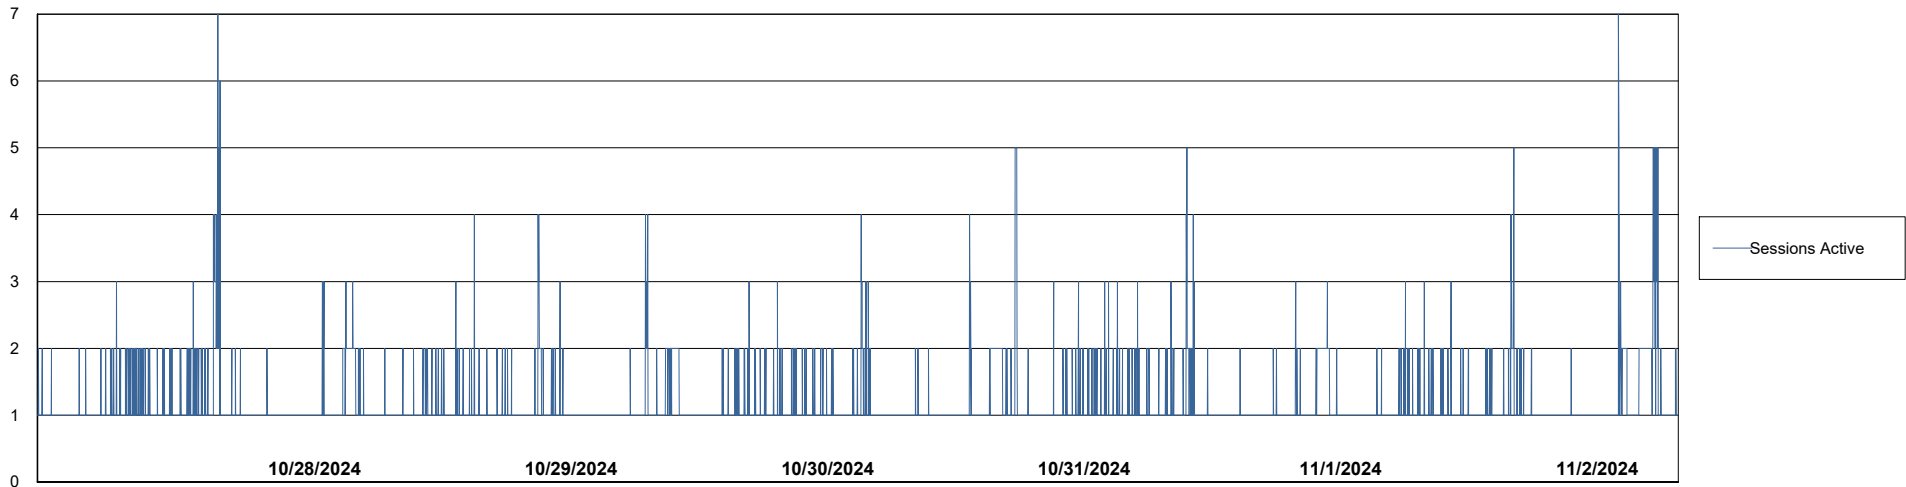

Weekly SLA Customer Report

Customer KBR OCI TOR Production
Database ID 200

Database Performance KBR-BI-TOR_PROD_ABS1

Weekly SLA Customer Report

Customer KBR OCI TOR Production
Database ID 200

Database Performance KBR-DBS1-TOR_PROD_ABS1