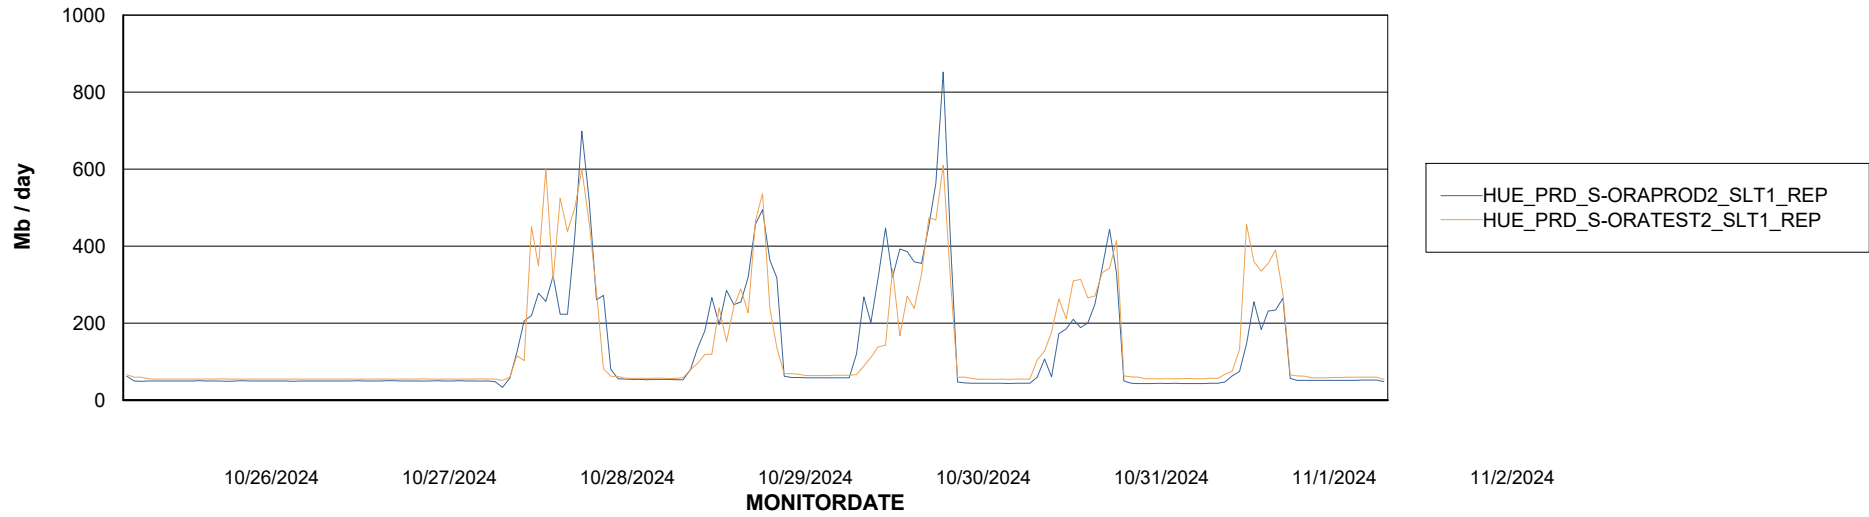

ABSSolute Application ReportServer Services

Avg memory used per ReportServer Service