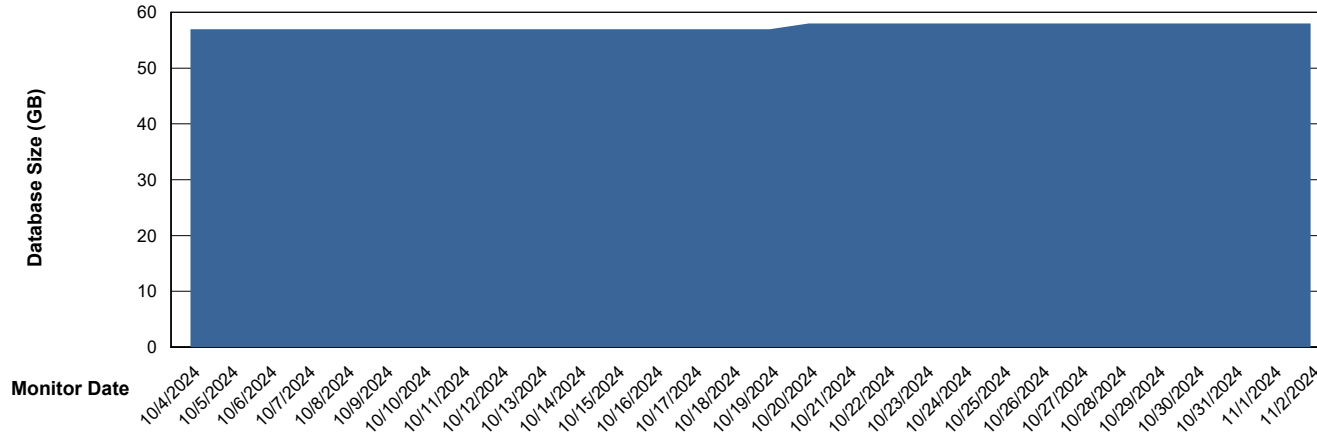

DB Processes Max 1,000

Weekly SLA Customer Report

Customer HUE_Production
Database ID 154

DATABASE SIZE HUE_PRD_S-ORABI2_ABS1

Database growth over last month

DATABASE SIZE HUE_PRD_S-ORABI2024_ABS1 (Future Live OAS)