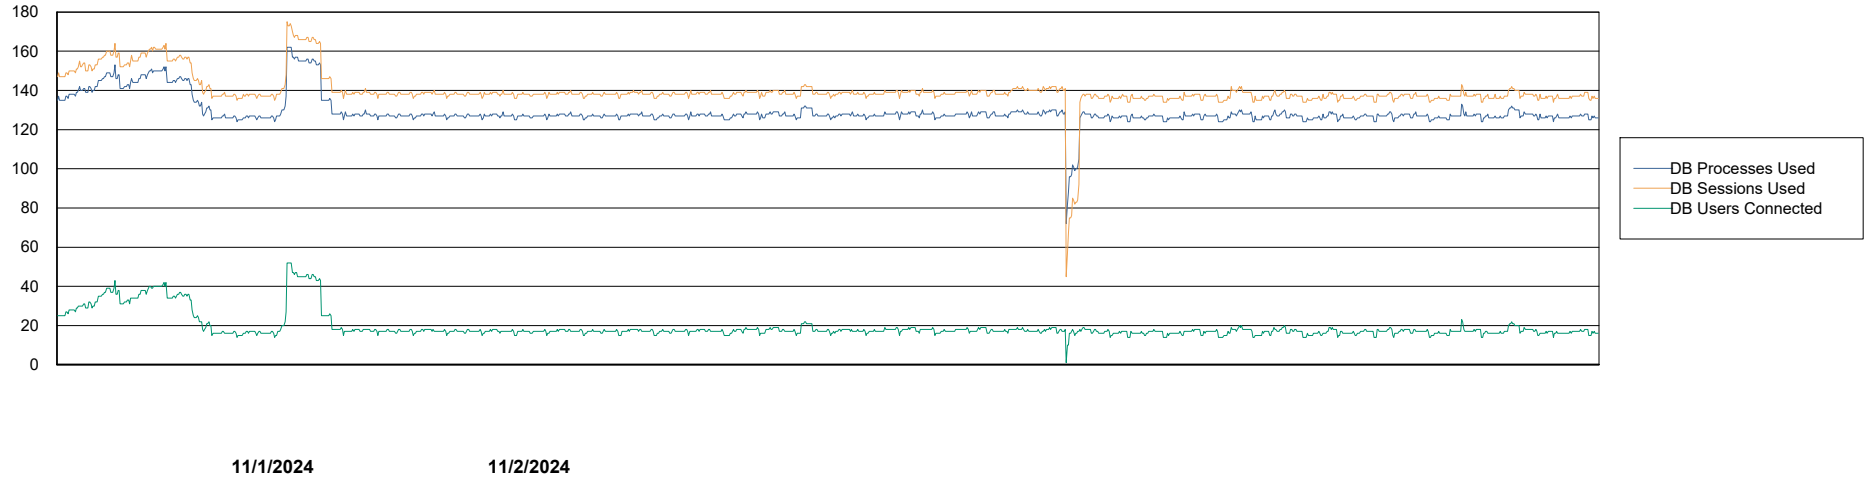

Weekly SLA Customer Report

Customer HUE_Production
Database ID 154

Database Performance HUE_PRD_S-ORABI2_ABS1

Weekly SLA Customer Report

Customer HUE_Production
Database ID 154

Database Performance HUE_PRD_S-ORABI2024_ABS1 (Future Live OAS)