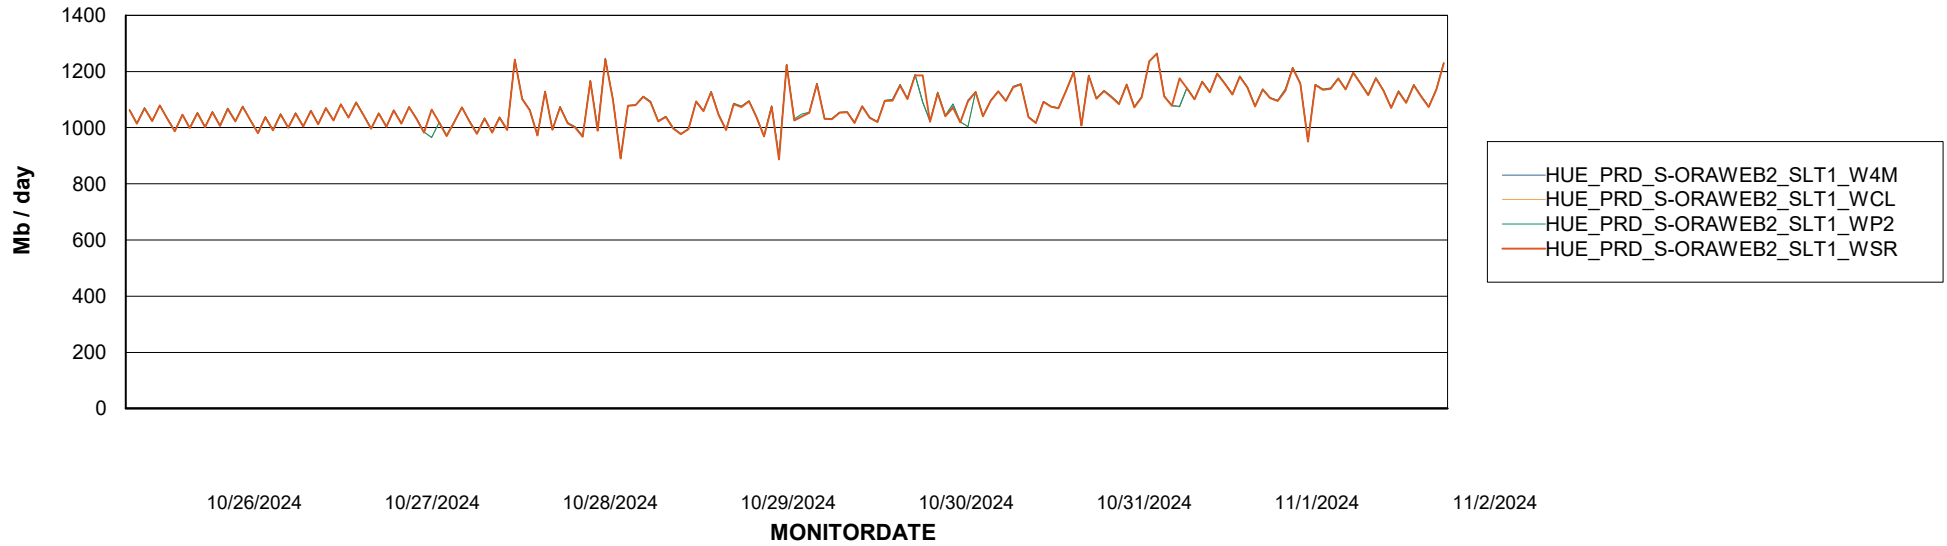

ABSolute Web Component Services

Avg memory used per ABS Web component