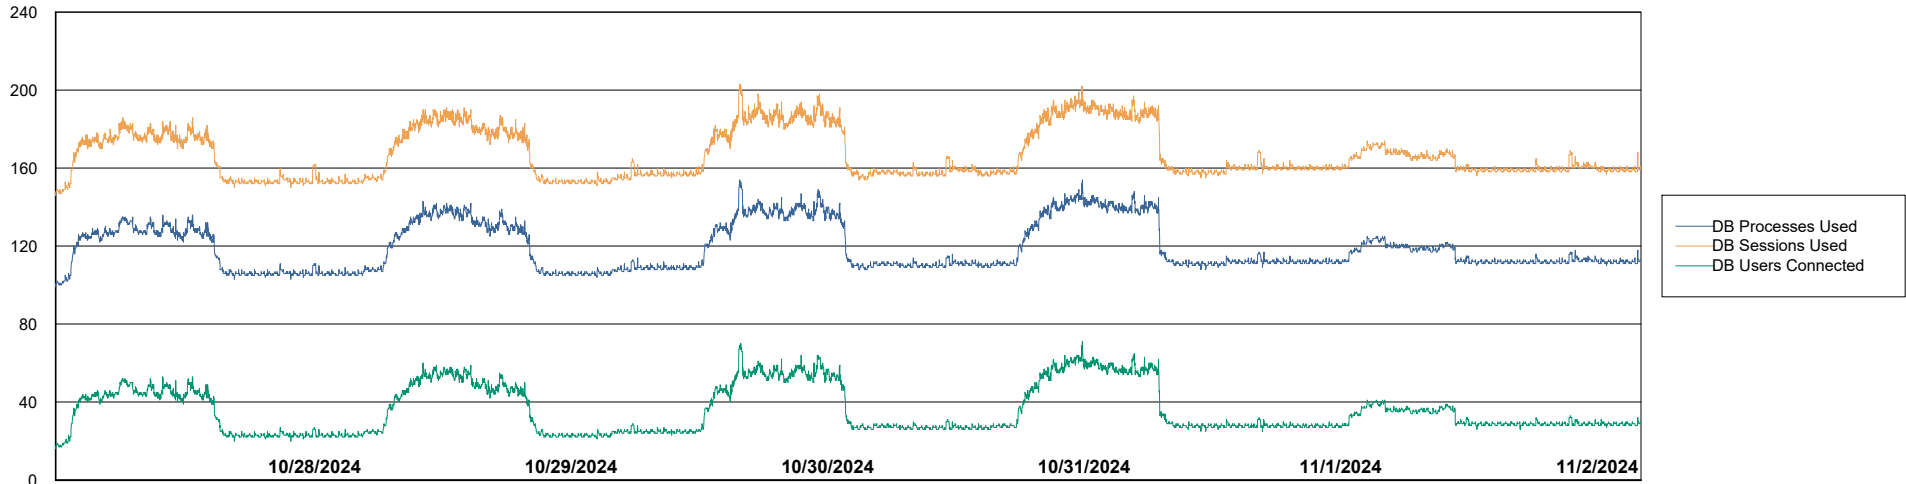

Database Performance HUE_PRD_S-ORAPROD2_ABS1