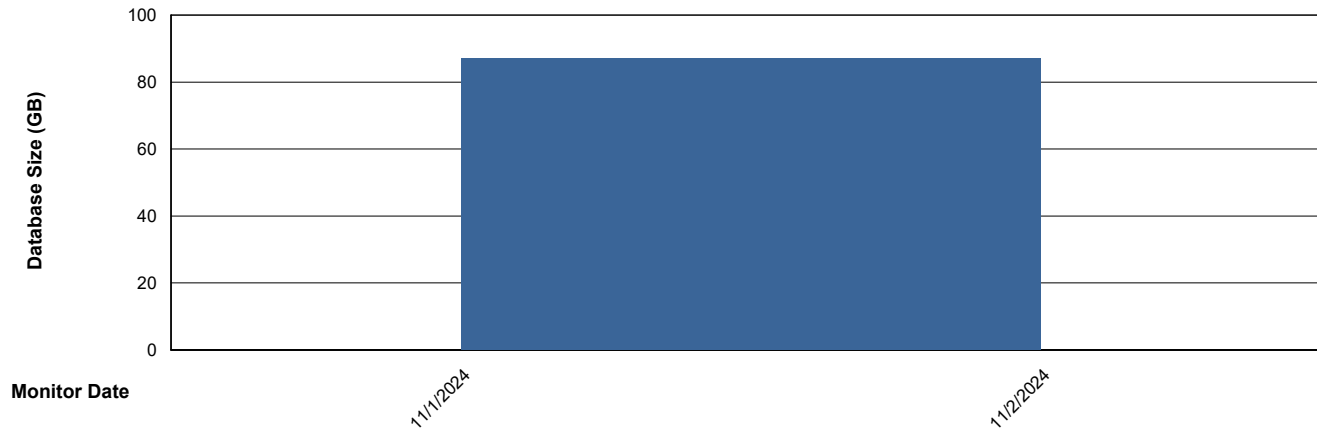

DATABASE SIZE HUE_PRD_S-ORABI2024_ABS1 (Future Live OAS)

Database growth over last month