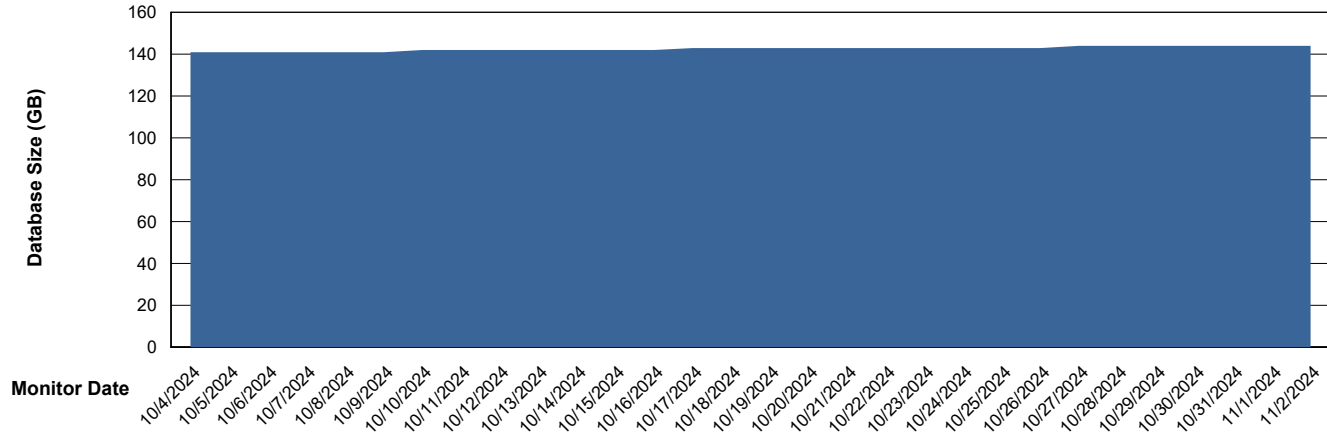

Database growth over last month

Weekly SLA Customer Report

Customer HUE_Production
Database ID 154

DATABASE SIZE HUE_PRD_S-ORAPROD2_ABS1

Database growth over last month

Weekly SLA Customer Report

Customer HUE_Production
Database ID 154