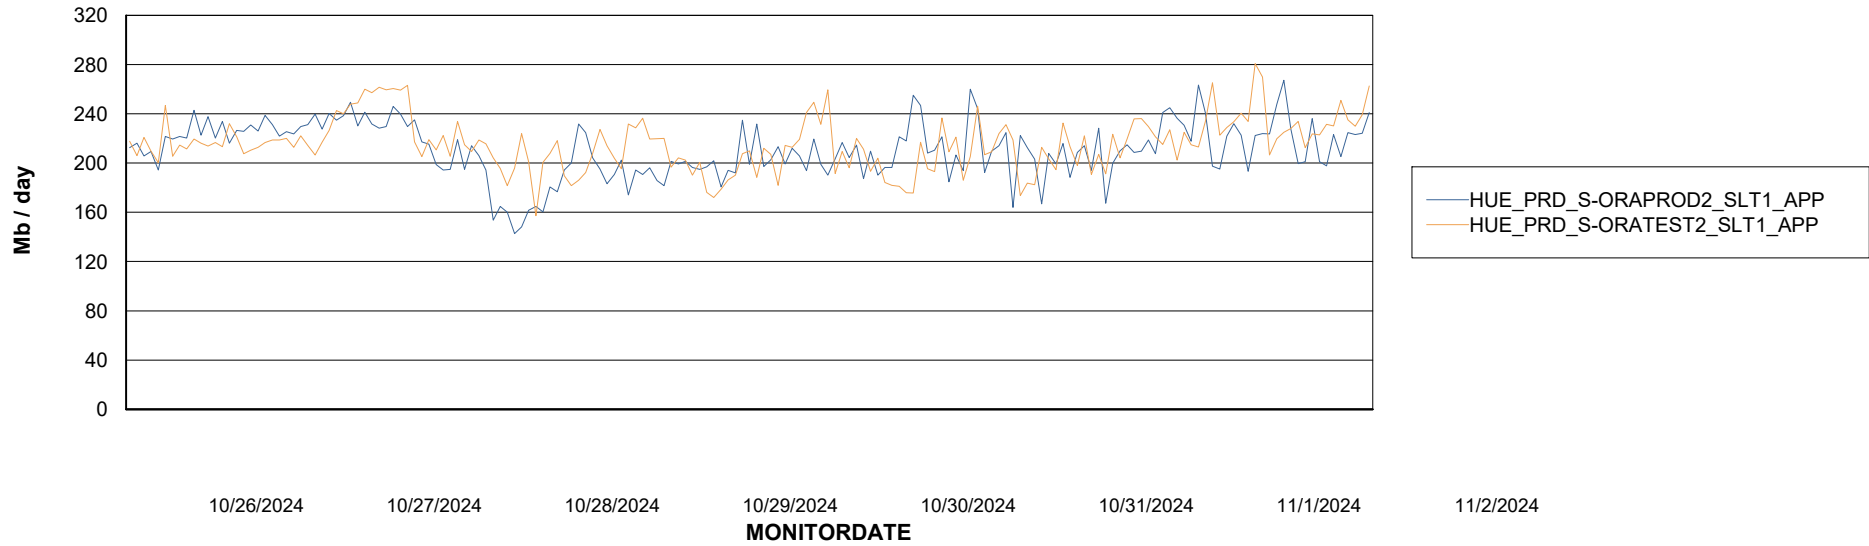

Recovery lag for last 7 days

Weekly SLA Customer Report

Customer HUE_Production
Database ID 154

ABSSolute Application Server Services

Avg memory used per ABS Server Service

Avg users per day per ABS server