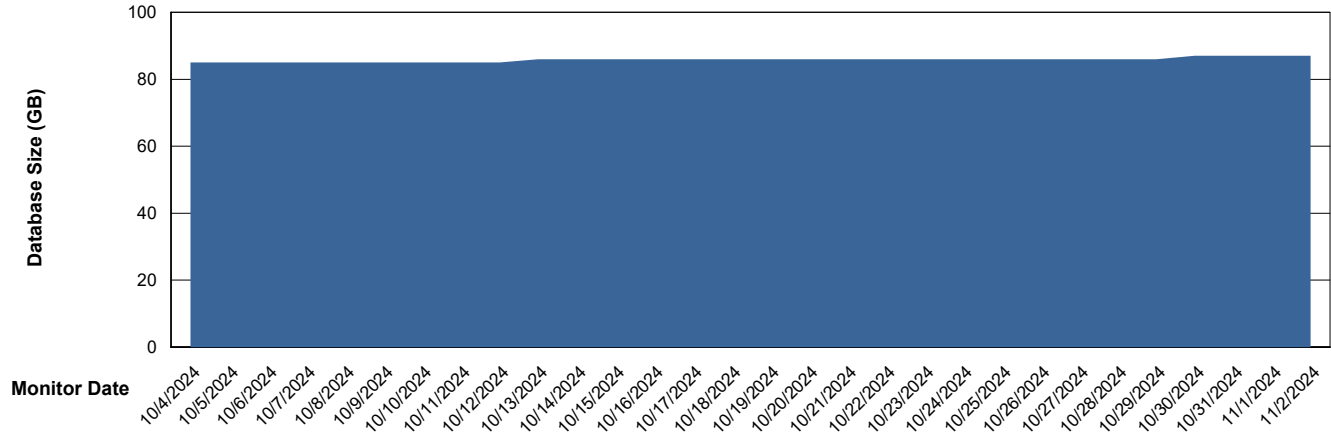

DB Processes Max 0
DB Processes Max 1,000

Weekly SLA Customer Report

Customer ELJ Production
Database ID 72

Database Performance ELJ_PRD_FRASEQXPRDDB03_ABS1

Weekly SLA Customer Report

Customer ELJ Production
Database ID 72

DATABASE SIZE ELJ_PRD_FRASEQXPRDDB01_ABS1

Database growth over last month

DATABASE SIZE ELJ_PRD_FRASEQXPRDDB03_ABS1

Database growth over last month

Weekly SLA Customer Report

Customer ELJ Production
 Database ID 72