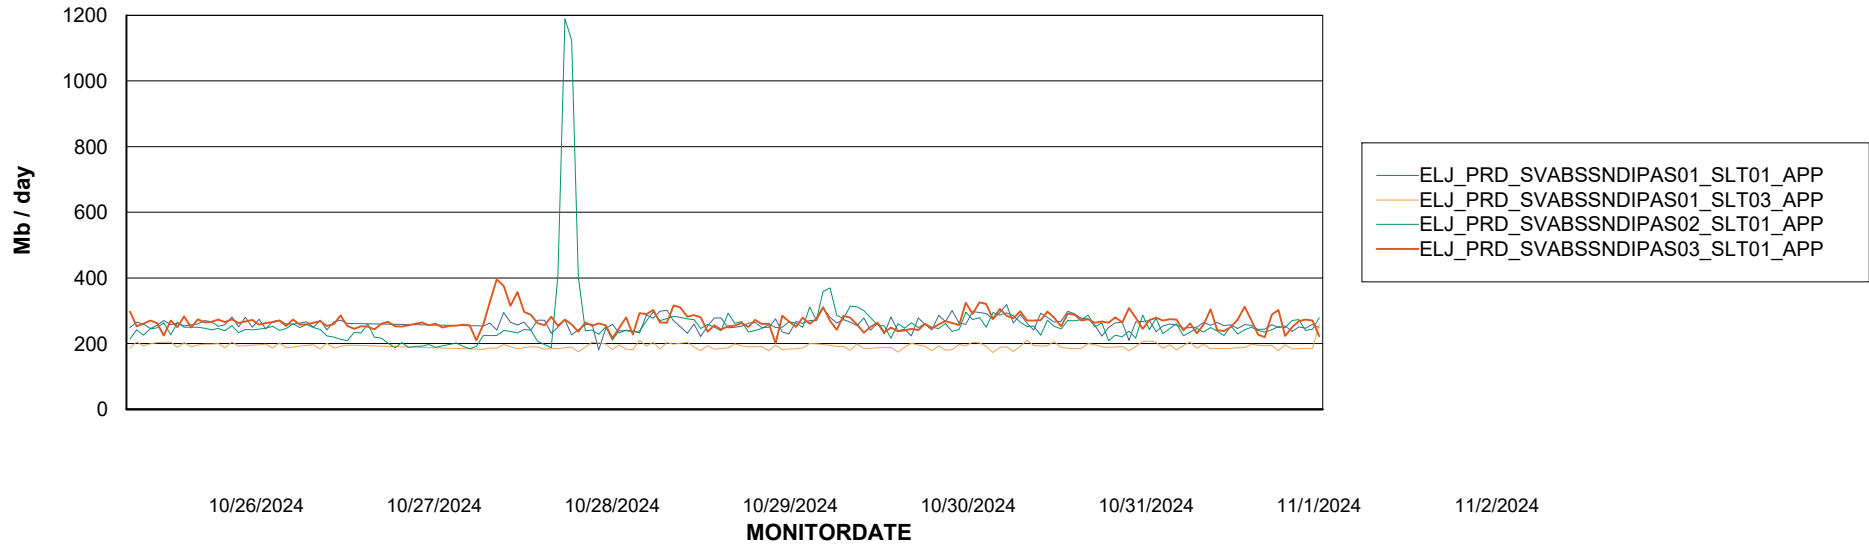

ABSSolute Application Server Services

Avg memory used per ABS Server Service