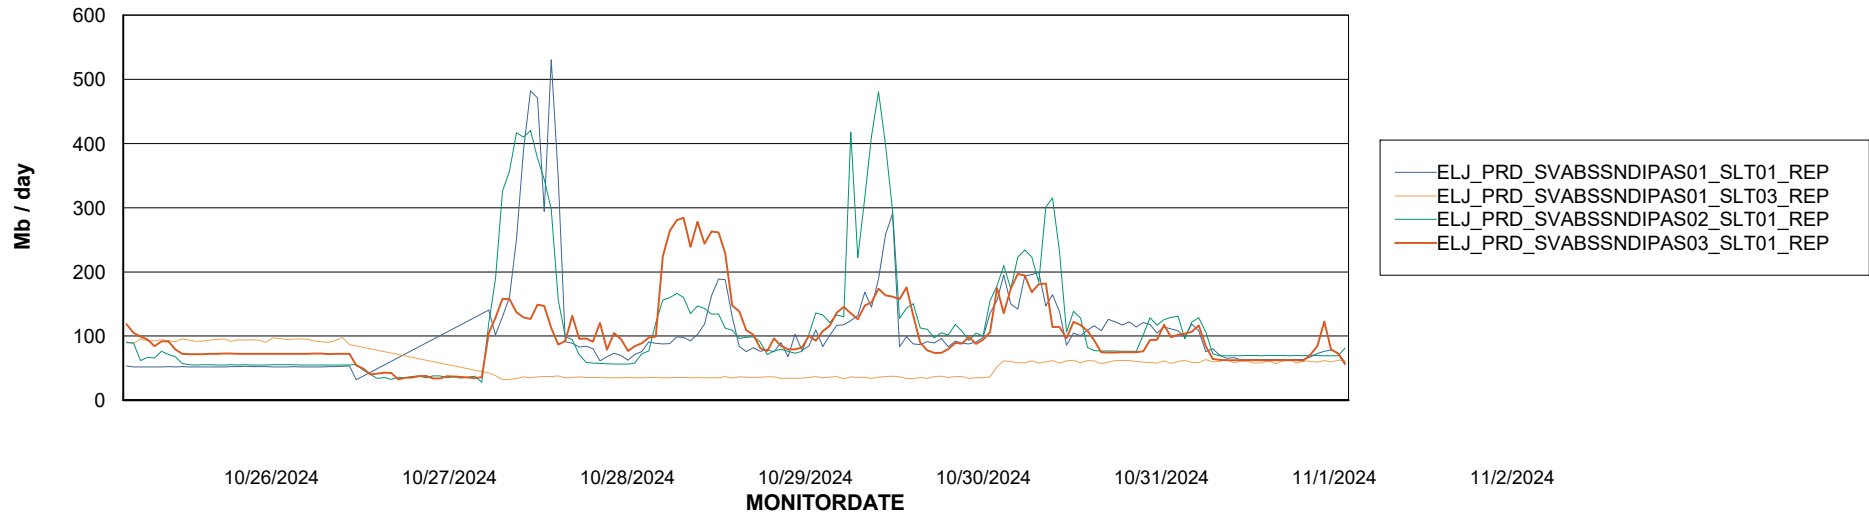

Avg memory used per ABS Server Service

Avg users per day per ABS server

Weekly SLA Customer Report

Customer ELJ Production
Database ID 72

ABSSolute Application ReportServer Services

Avg memory used per ReportServer Service