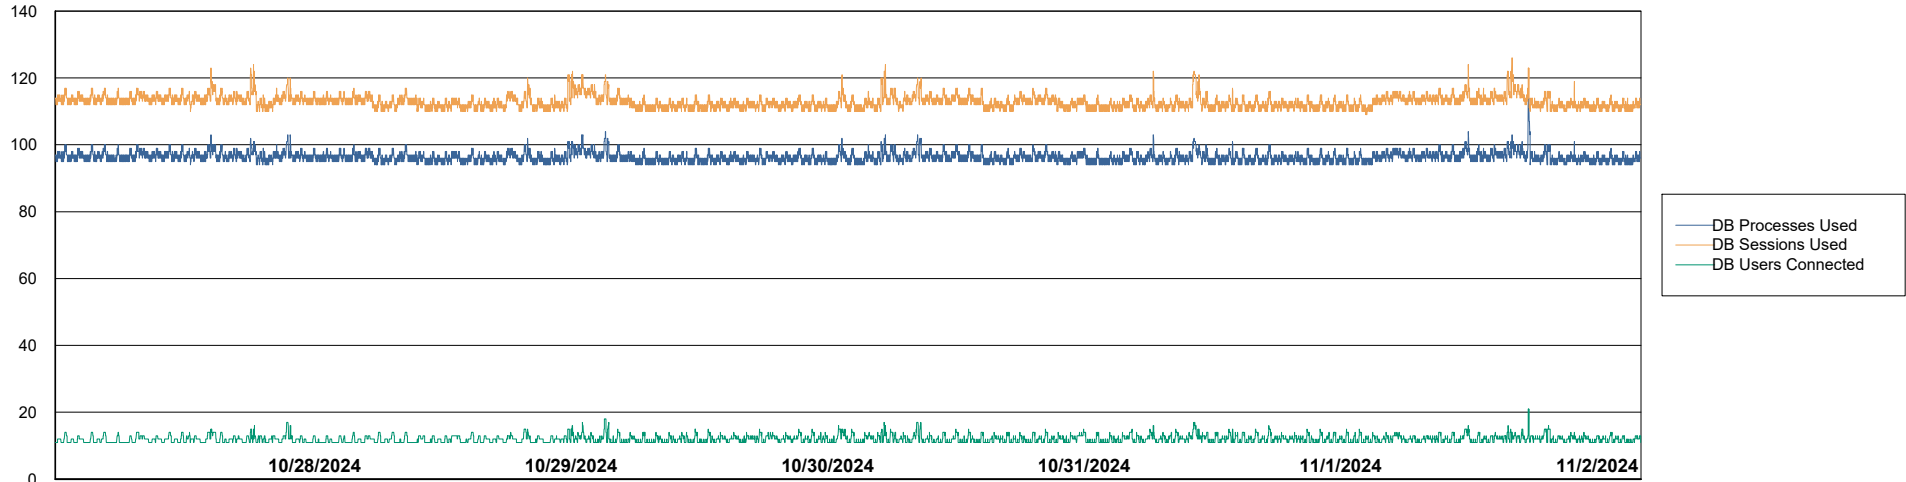

DB Processes Max 0
DB Processes Max 1,000

Weekly SLA Customer Report

Customer ELJ Production
Database ID 72

Database Performance ELJ_PRD_FRASEQXPRDDB03_ABS1

Weekly SLA Customer Report

Customer ELJ Production
Database ID 72