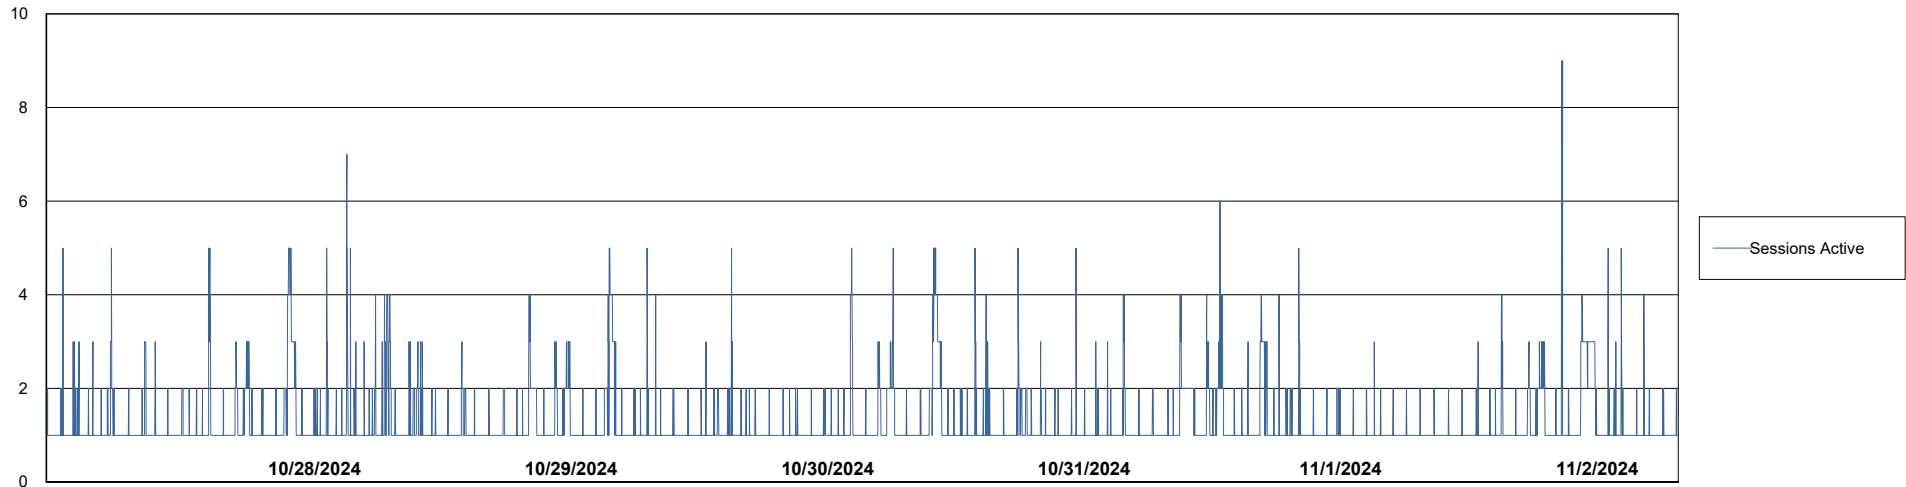

Database Performance ELI_PRD_FRASEQXPRDDB04-BI_ABS1