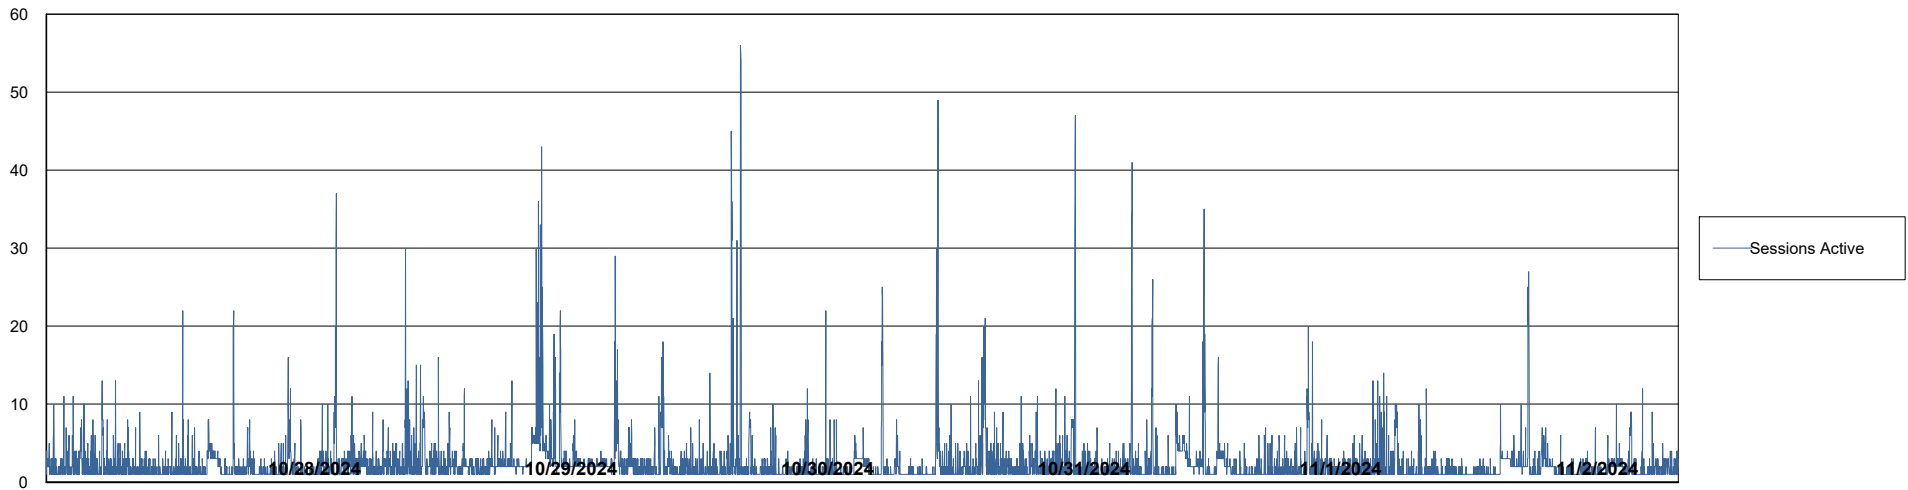

Database Performance ELI_PRD_FRASINTPRDDB01_ABS1