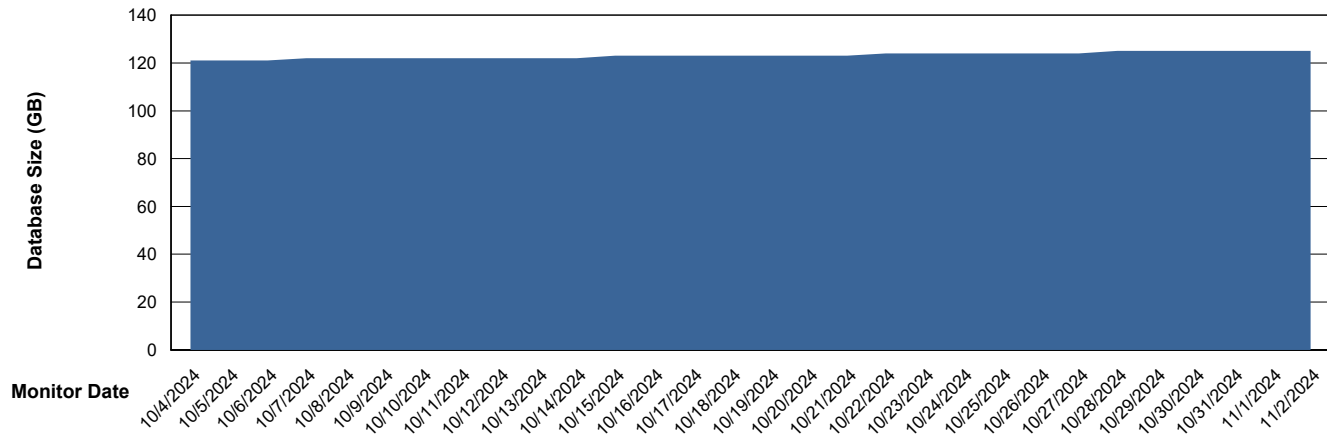

DATABASE SIZE ELI_PRD_FRASINTPRDDB01_ABS1

Database growth over last month