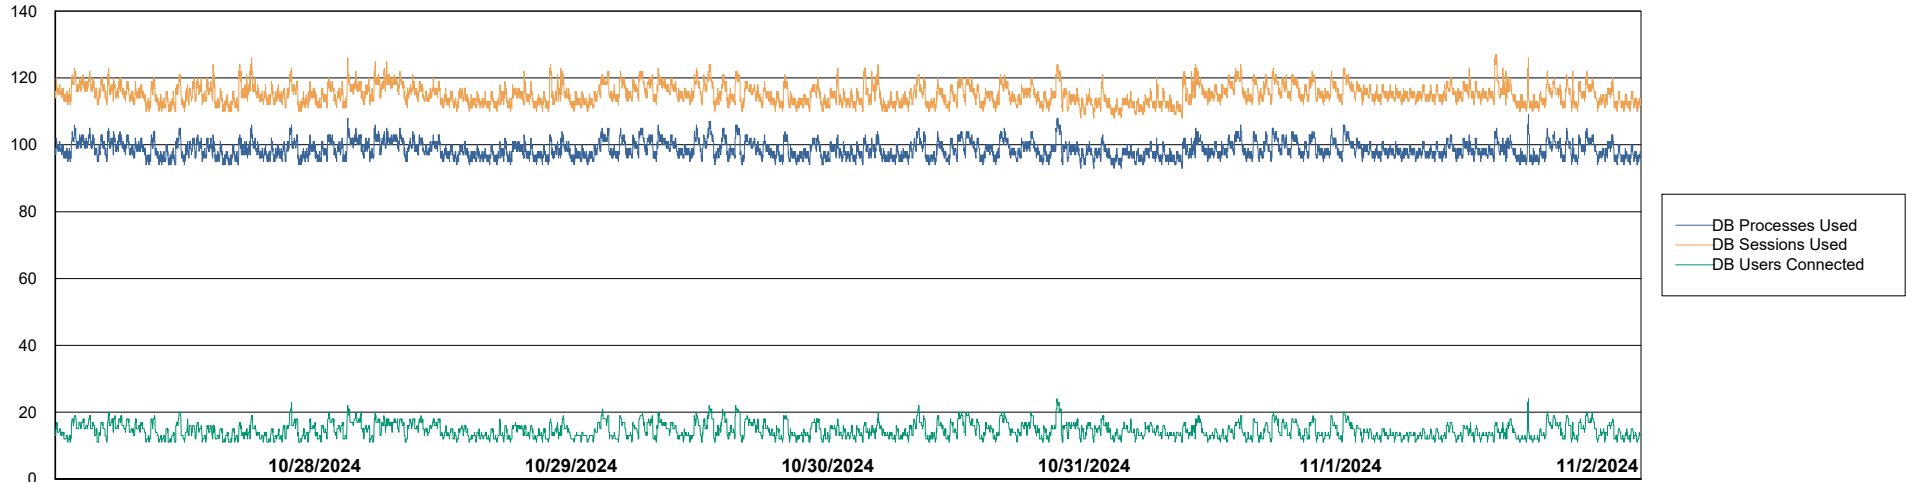

Database Performance ELI_PRD_FRASEQXPRDDB04-BI_ABS1