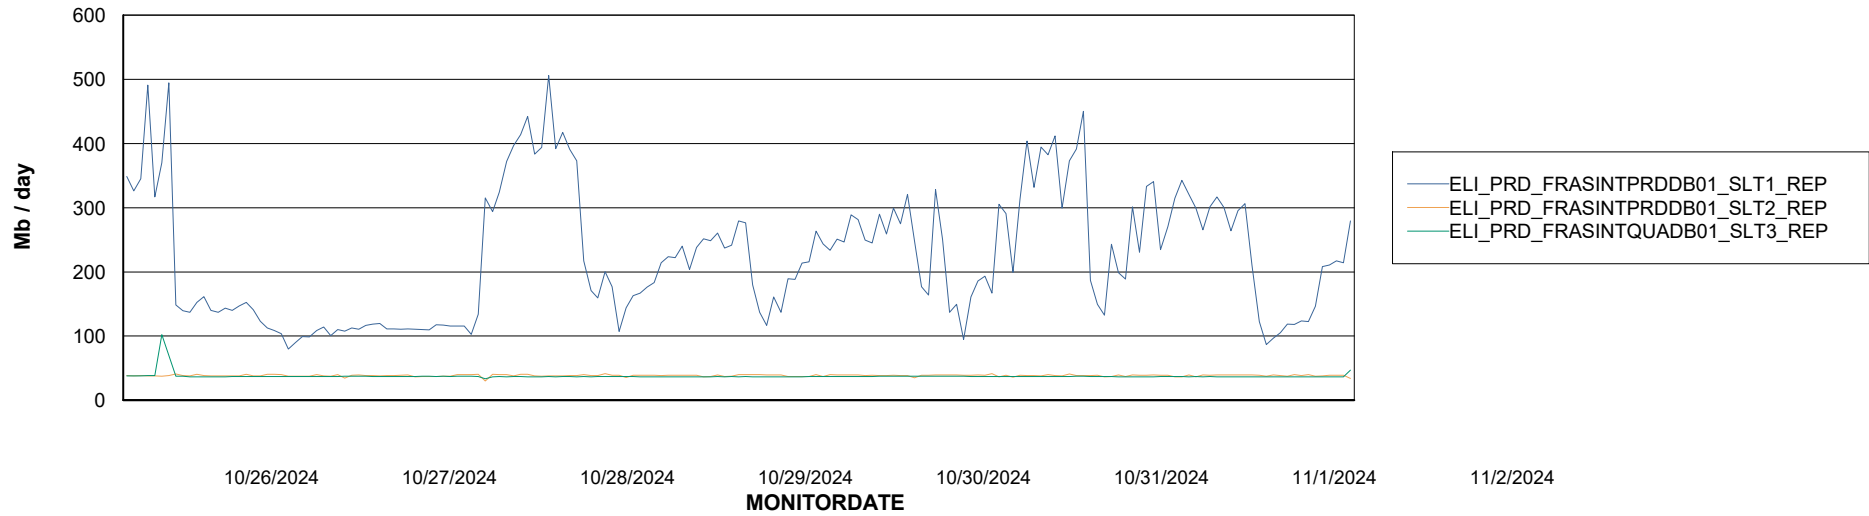

ABSSolute Application ReportServer Services

Avg memory used per ReportServer Service