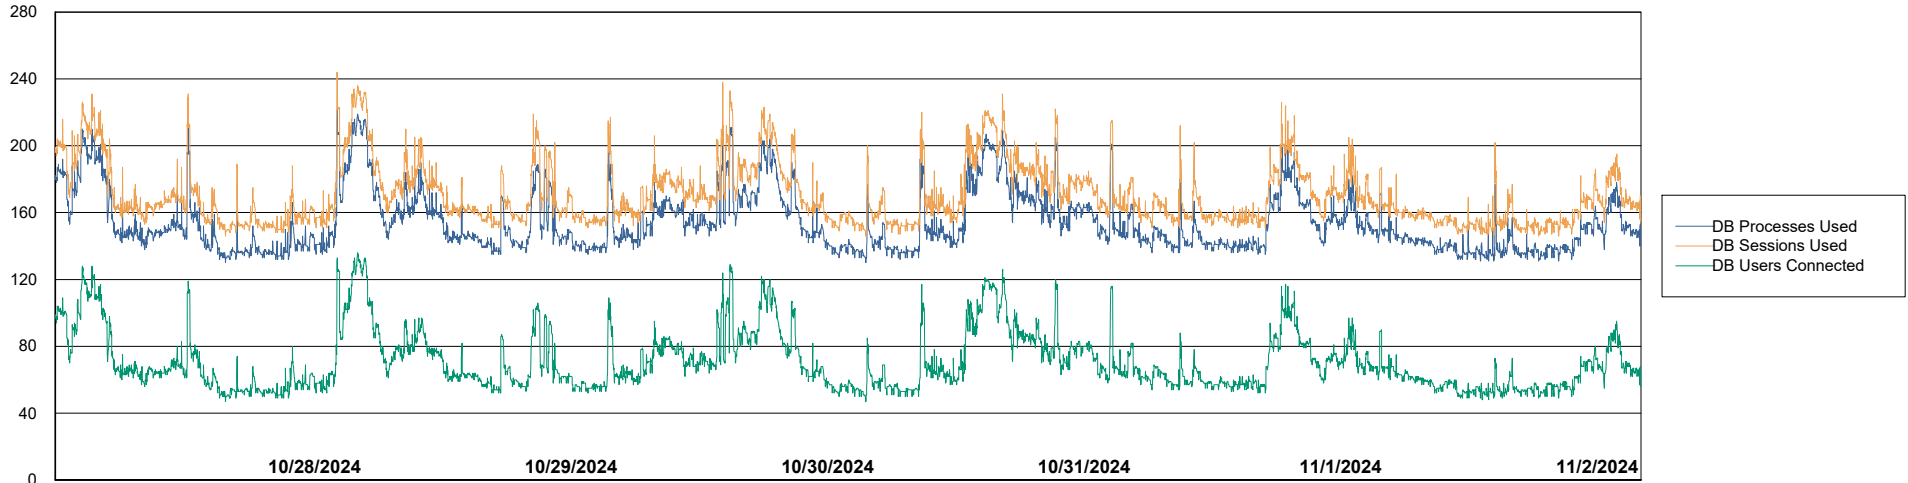

Database Performance ELI_PRD_FRASINTPRDDB01_ABS1