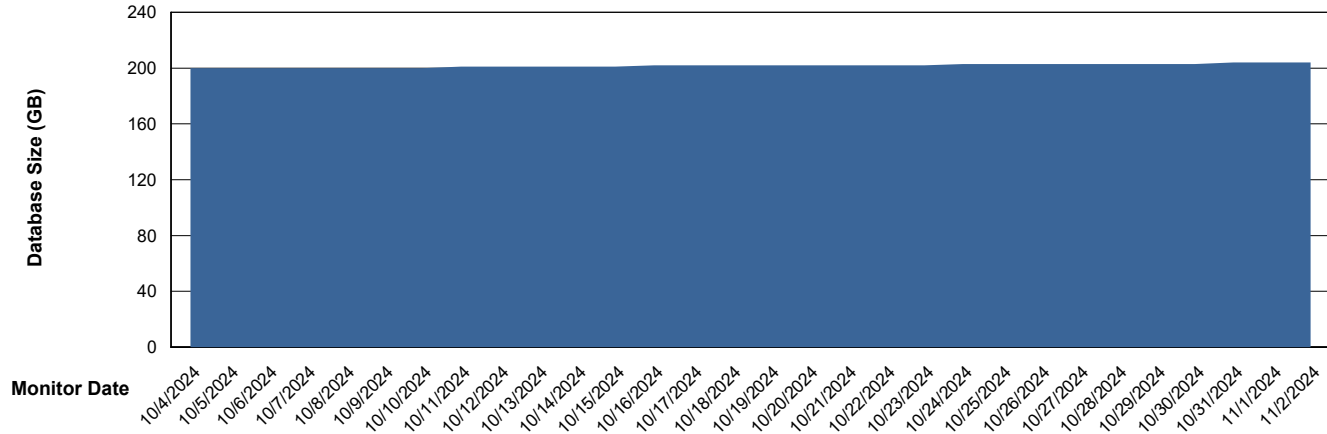

DATABASE SIZE ELI_PRD_FRASEQXPRDDB04-BI_ABS1

Database growth over last month