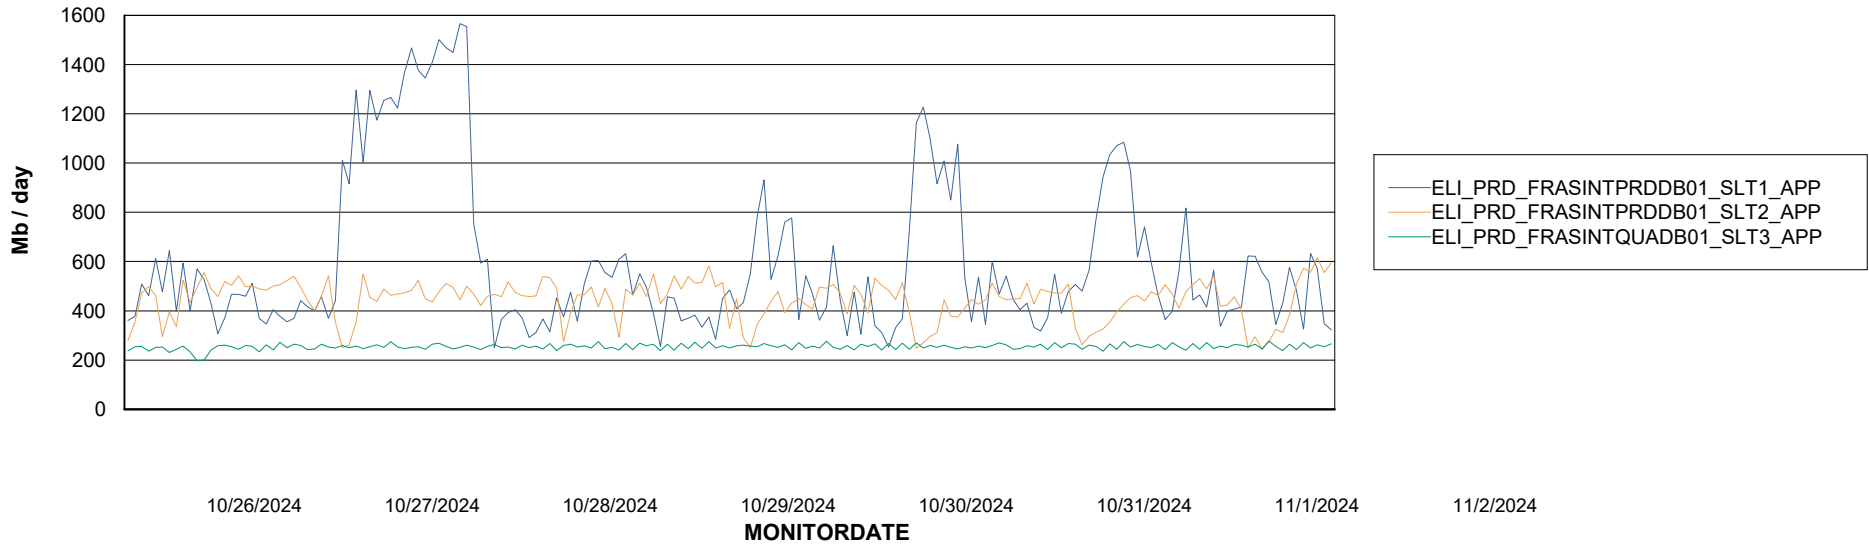

ABSSolute Application Server Services

Avg memory used per ABS Server Service