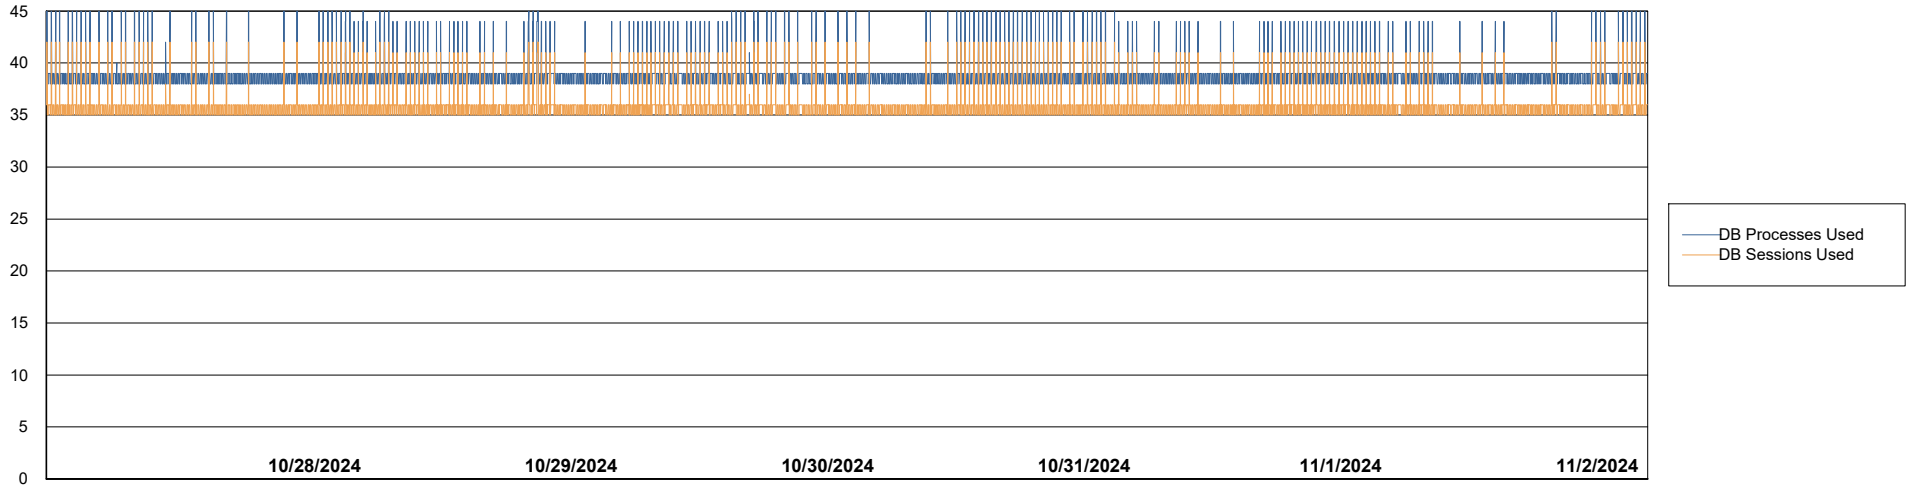

# Weekly SLA Customer Report

Customer ELI\_Production  
Database ID 62

Database Performance ELI\_PRD\_FRASINTQUADB01\_HSBABS1

DB Processes Max 1,000