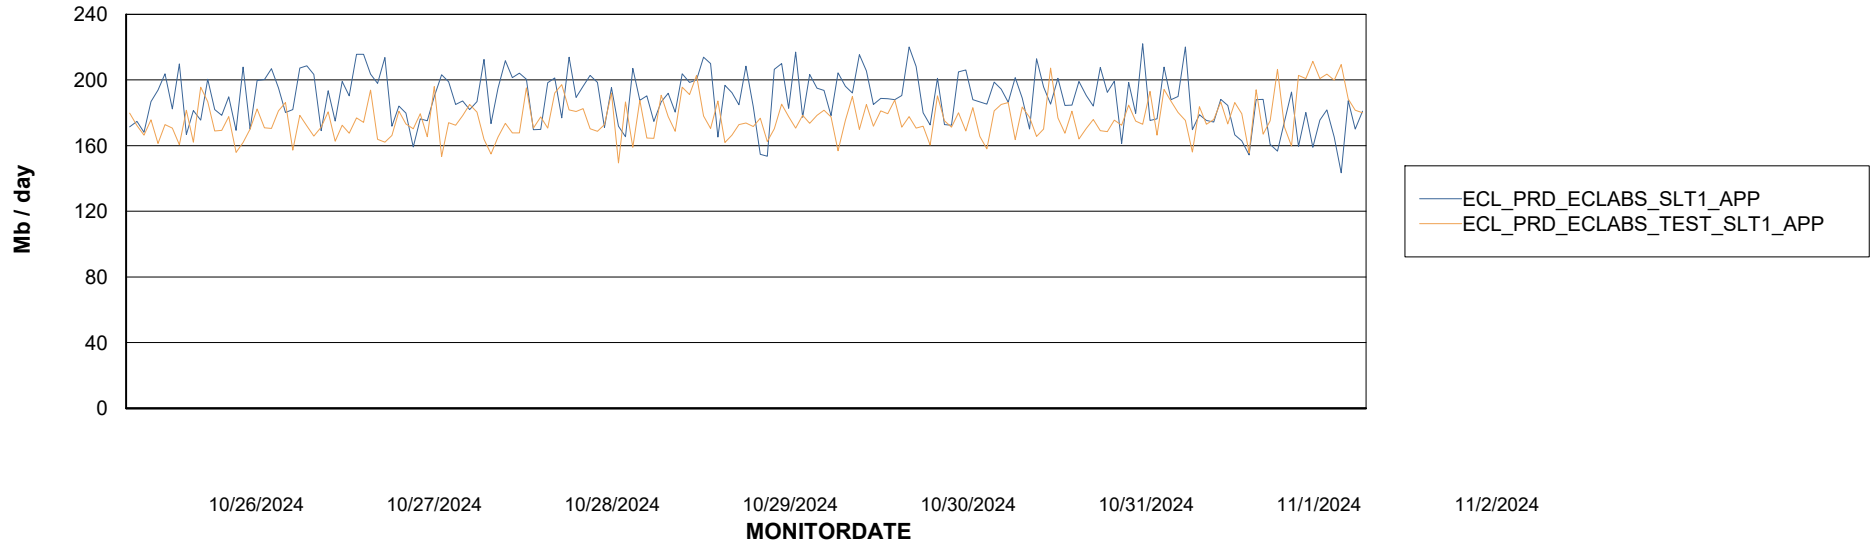

ABSSolute Application Server Services

Avg memory used per ABS Server Service