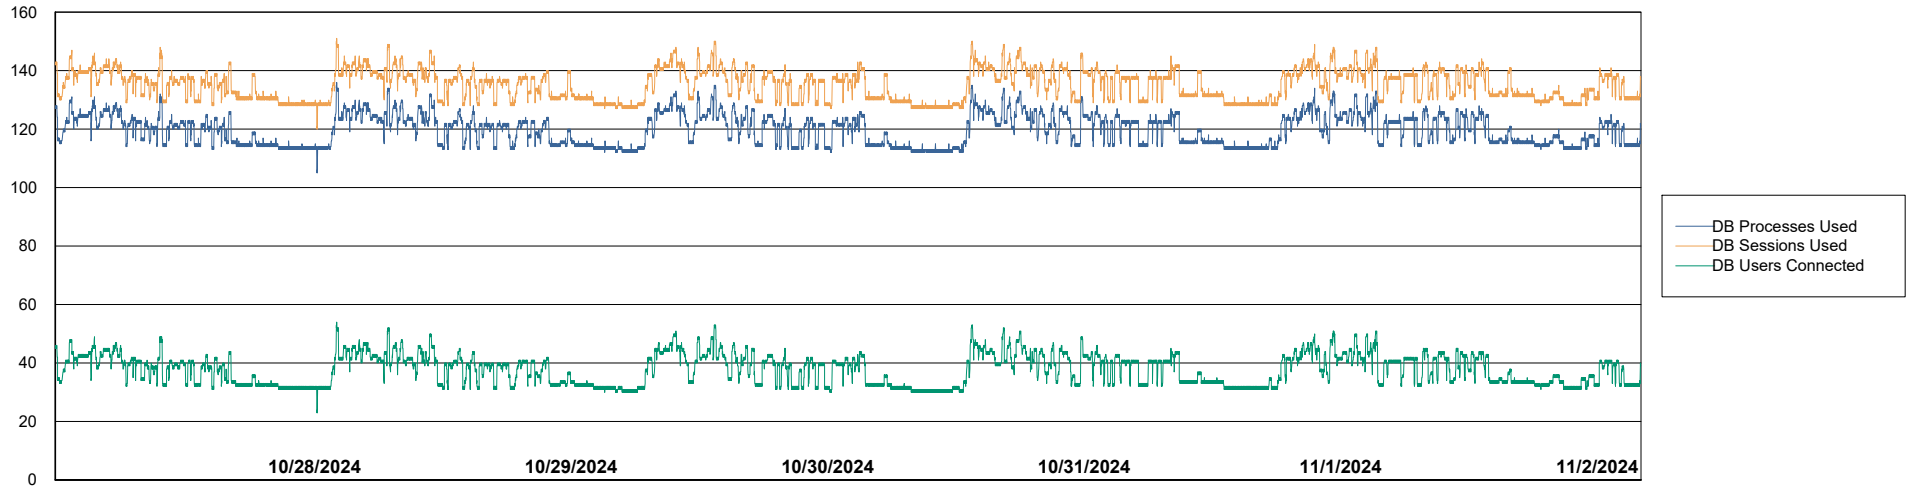

Database Performance ECL_PRD_ECLABS_ABS1