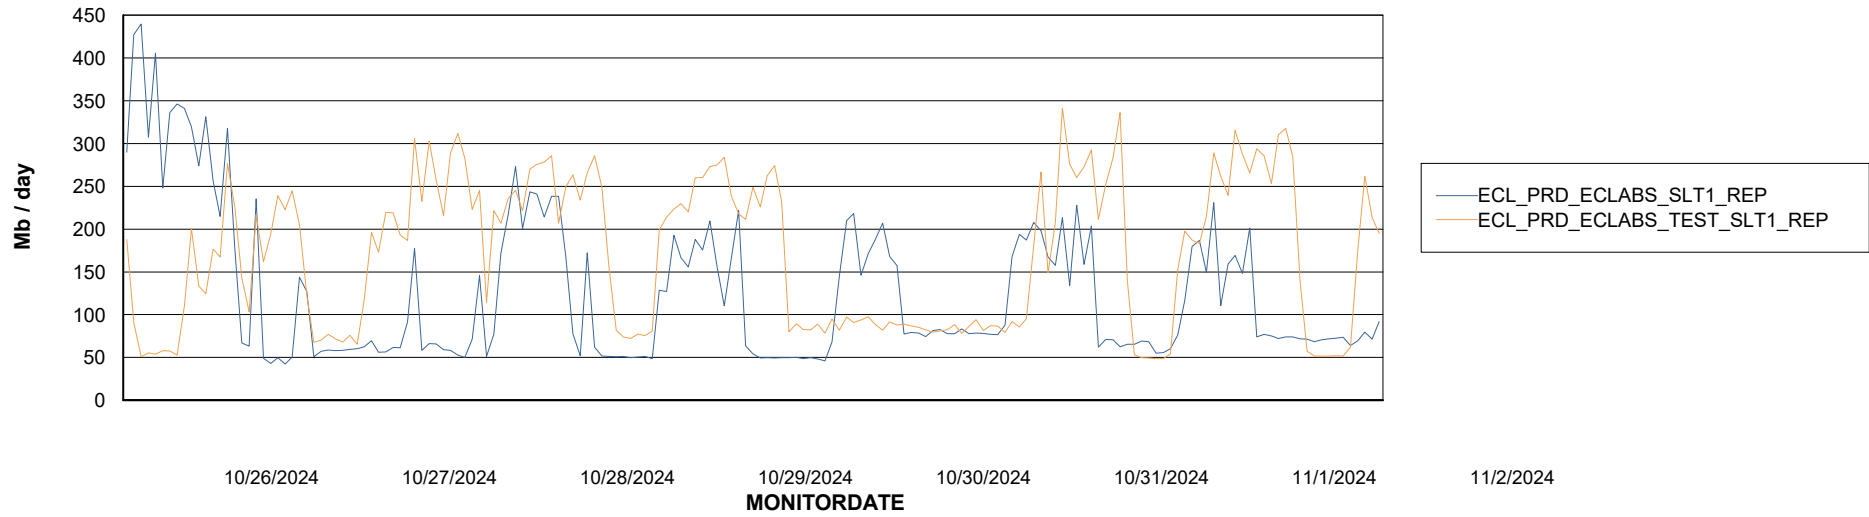

Avg memory used per ABS Server Service

Avg users per day per ABS server

Weekly SLA Customer Report

Customer ECL_Production
Database ID 156

ABSSolute Application ReportServer Services

Avg memory used per ReportServer Service