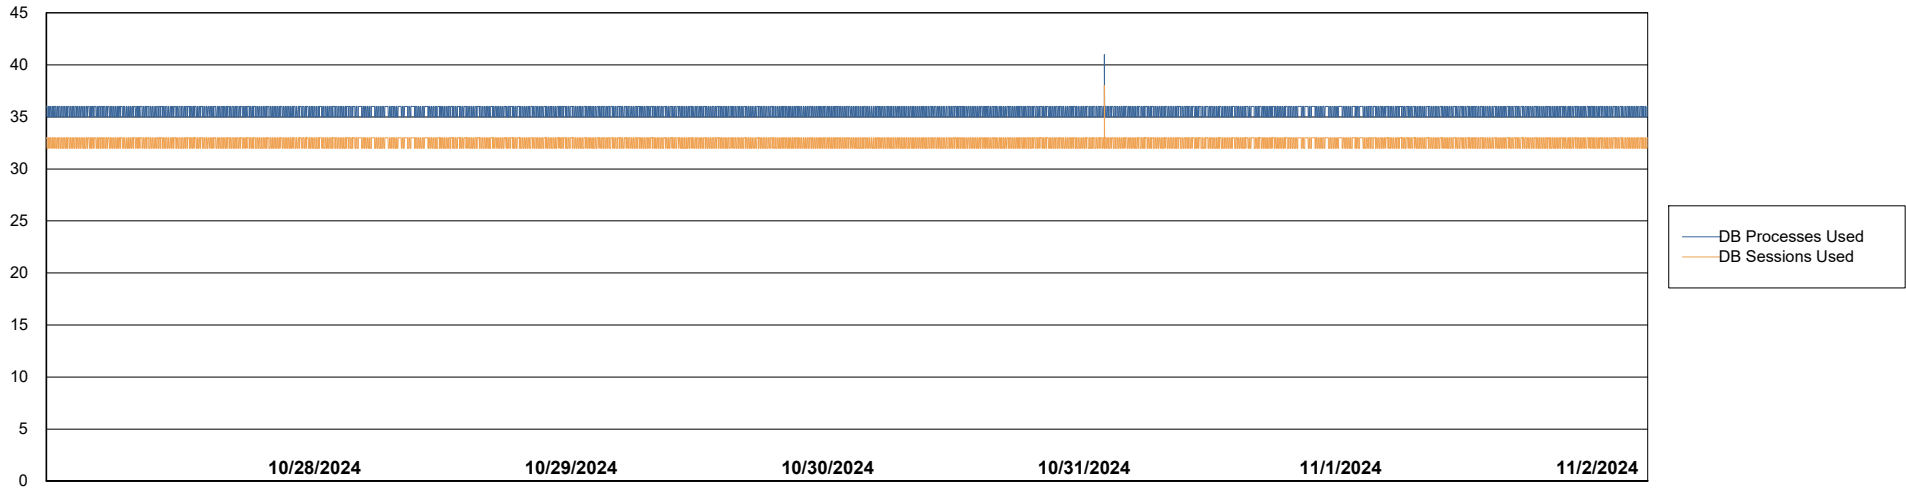

Weekly SLA Customer Report

Customer ECL_Production
Database ID 156

Database Performance ECL_PRD_ECLABS_ABS1

Weekly SLA Customer Report

Customer ECL_Production
Database ID 156

Database Performance ECL_PRD_ECLABS-TEST_HSBABS1

DB Processes Max 1,000

Weekly SLA Customer Report

Customer ECL_Production
 Database ID 156

DATABASE SIZE ECL_PRD_ECLABS_ABS1

Database growth over last month

Database Tablespace ECL_PRD_ECLABS_ABS1

Date	Tablespace Name	Filesize (Gb)	Usedsize (Gb)	Percentage free
11/2/2024	ABSDATA	81	64	21
	INDX	10	7	27
11/1/2024	ABSDATA	81	64	21
	INDX	10	7	27
10/31/2024	ABSDATA	81	64	21
	INDX	10	7	27
10/30/2024	ABSDATA	81	64	21
	INDX	10	7	27
10/29/2024	ABSDATA	81	64	21
	INDX	10	7	27
10/28/2024	ABSDATA	81	64	21
	INDX	10	7	27
10/27/2024	ABSDATA	81	64	21
	INDX	10	7	27