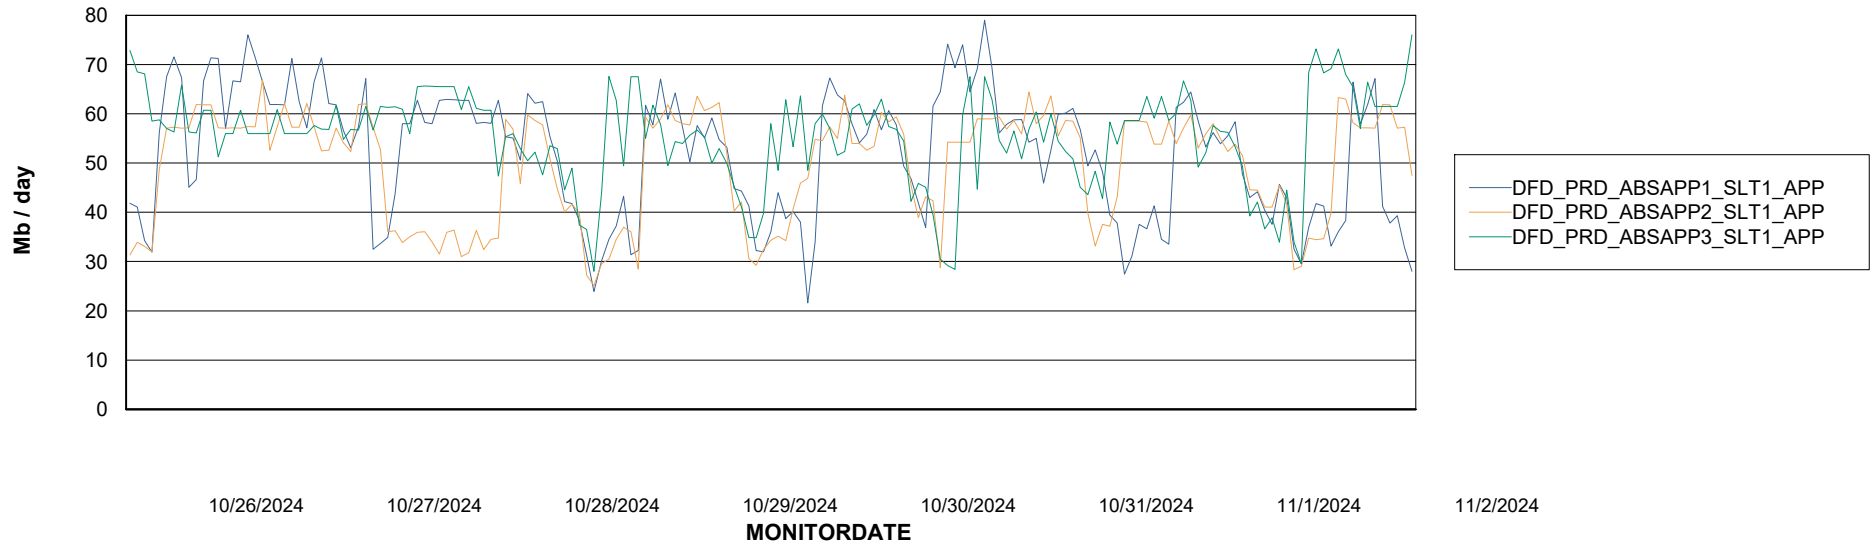

ABSSolute Application Server Services

Avg memory used per ABS Server Service