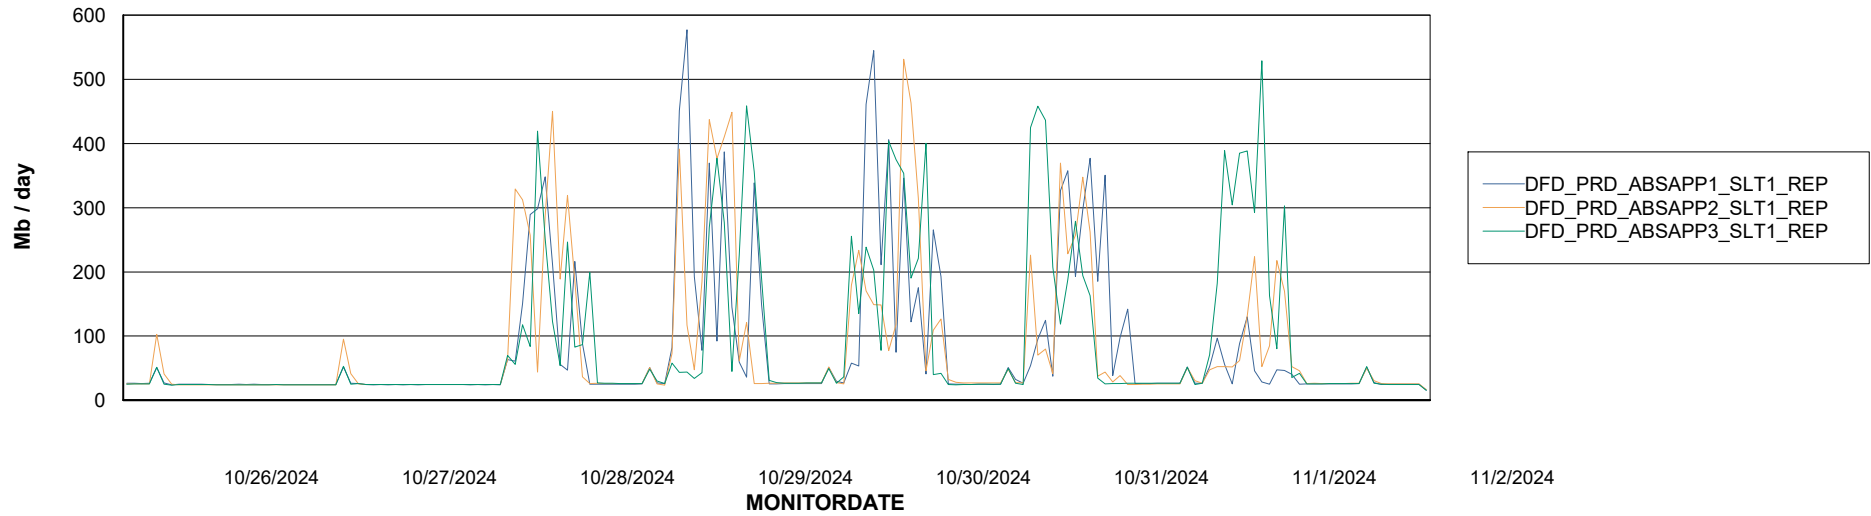

ABSSolute Application ReportServer Services

Avg memory used per ReportServer Service