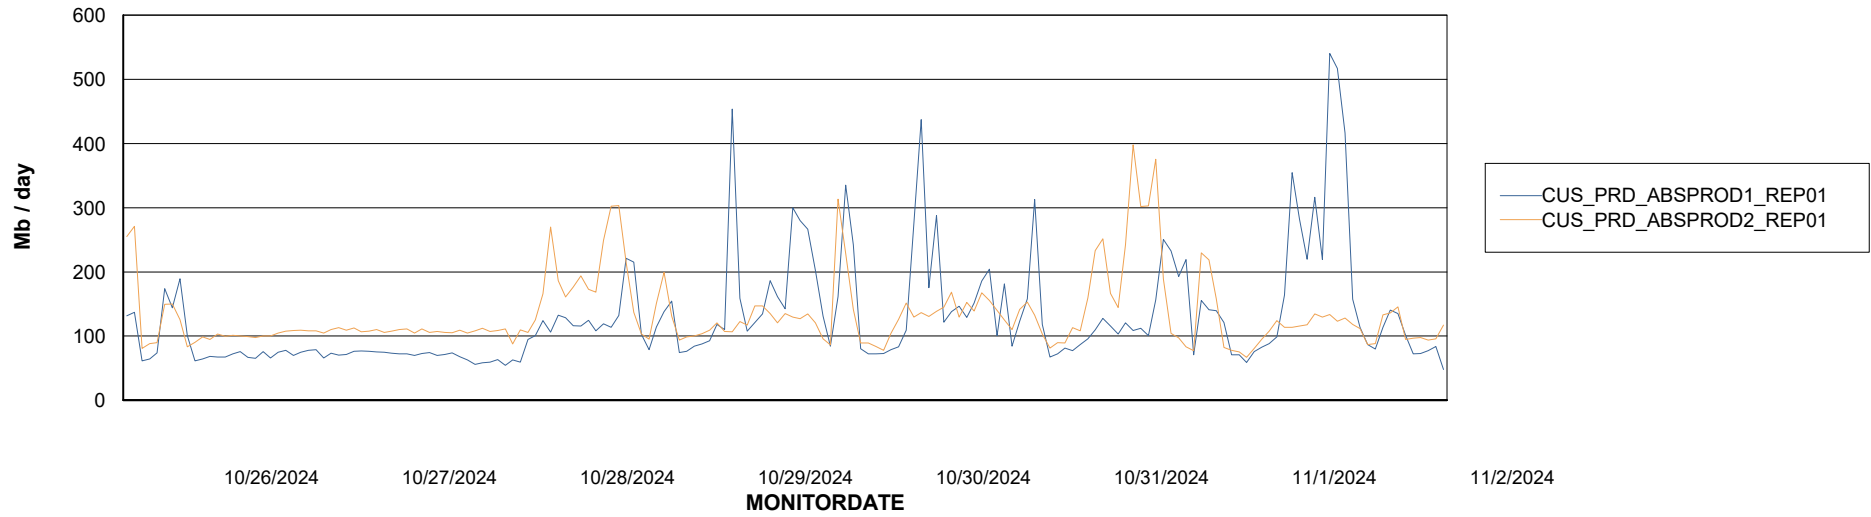

ABSSolute Application ReportServer Services

Avg memory used per ReportServer Service