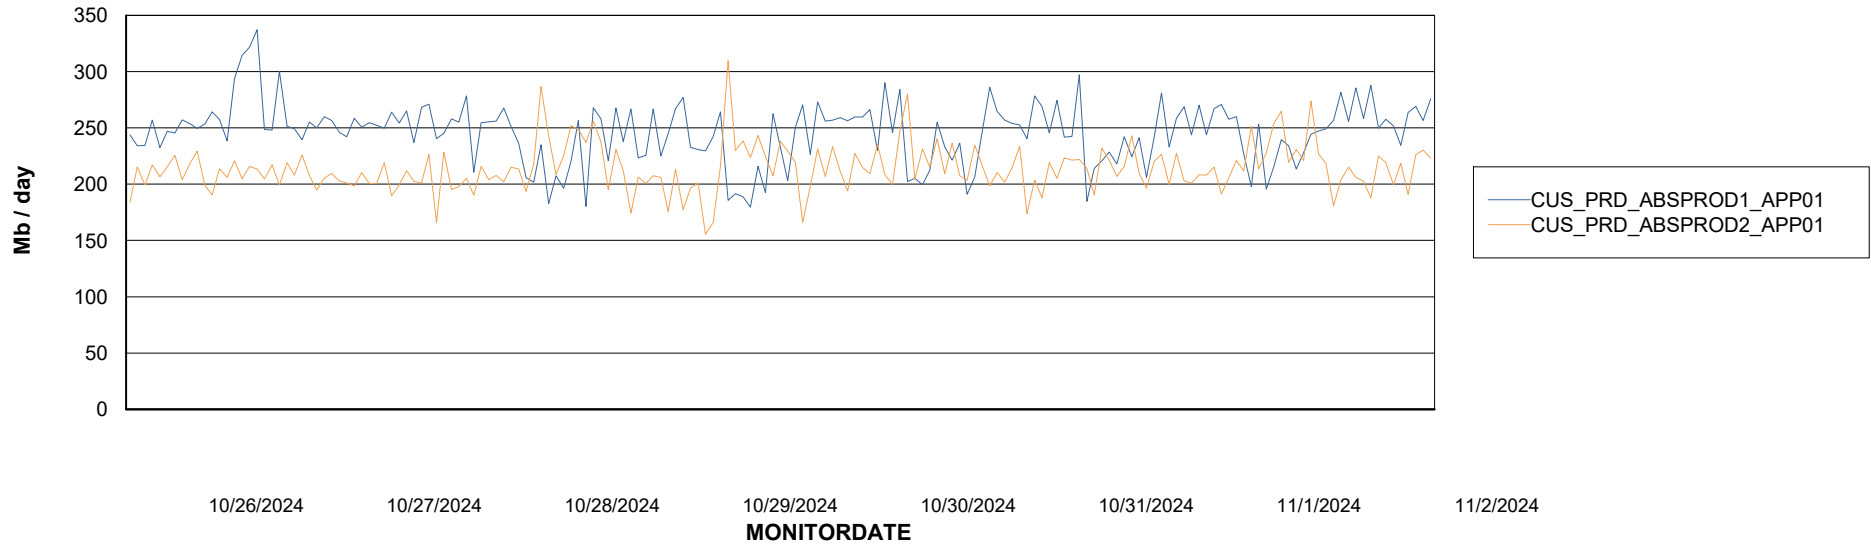

ABSSolute Application Server Services

Avg memory used per ABS Server Service