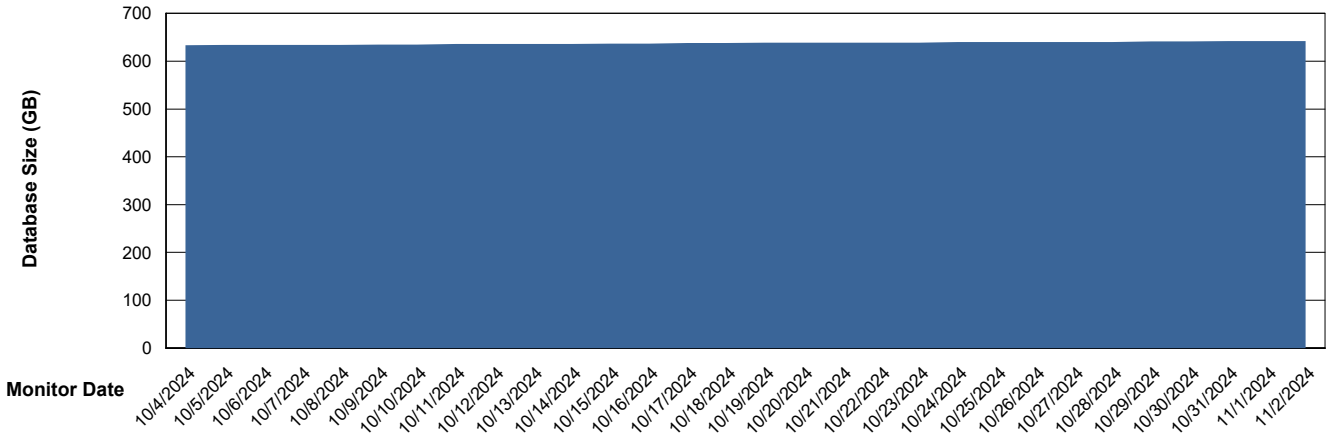

DB Processes Max 1,000

Weekly SLA Customer Report

Customer CUS_Production (24/7)
 Database ID 131

DATABASE SIZE CUS_PRD_ABSDB1_ABS1

Database growth over last month

Database Tablespace CUS_PRD_ABSDB1_ABS1

Date	Tablespace Name	Filesize (Gb)	Usedsize (Gb)	Percentage free
11/2/2024	ABSDATA	286	238	17
	INDX	465	389	16
11/1/2024	ABSDATA	286	238	17
	INDX	465	388	16
10/31/2024	ABSDATA	286	238	17
	INDX	465	388	16
10/30/2024	ABSDATA	286	238	17
	INDX	465	388	17
10/29/2024	ABSDATA	286	237	17
	INDX	465	388	17
10/28/2024	ABSDATA	286	237	17
	INDX	459	387	16
10/27/2024	ABSDATA	286	237	17
	INDX	459	387	16

Weekly SLA Customer Report

Customer CUS_Production (24/7)
Database ID 131

Standby Database Health CUS_Production (24/7)

Recovery lag for last 7 days

Weekly SLA Customer Report

Customer CUS_Production (24/7)
Database ID 131