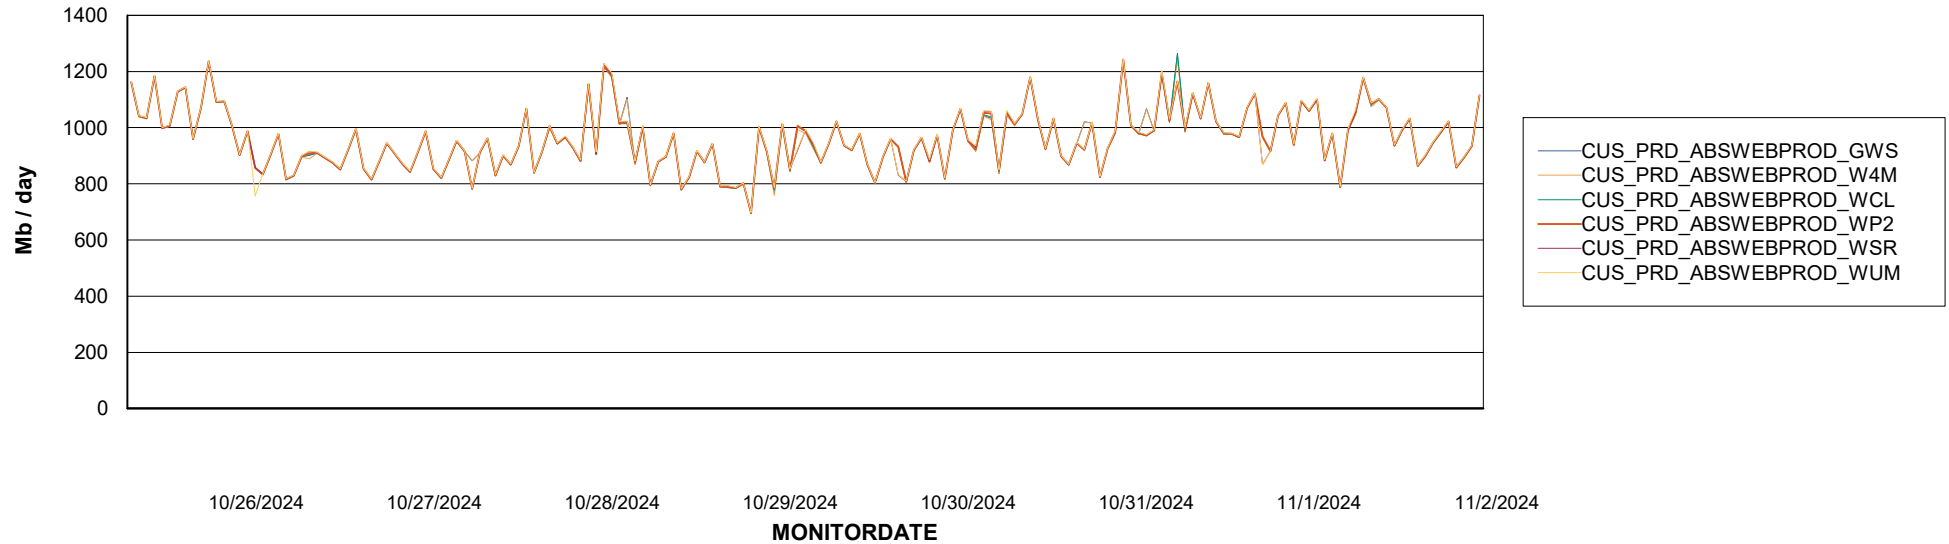

Avg memory used per ReportServer Service

Weekly SLA Customer Report

Customer CUS_Production (24/7)
Database ID 131

ABSSolute Web Component Services

Avg memory used per ABS Web component

Weekly SLA Customer Report