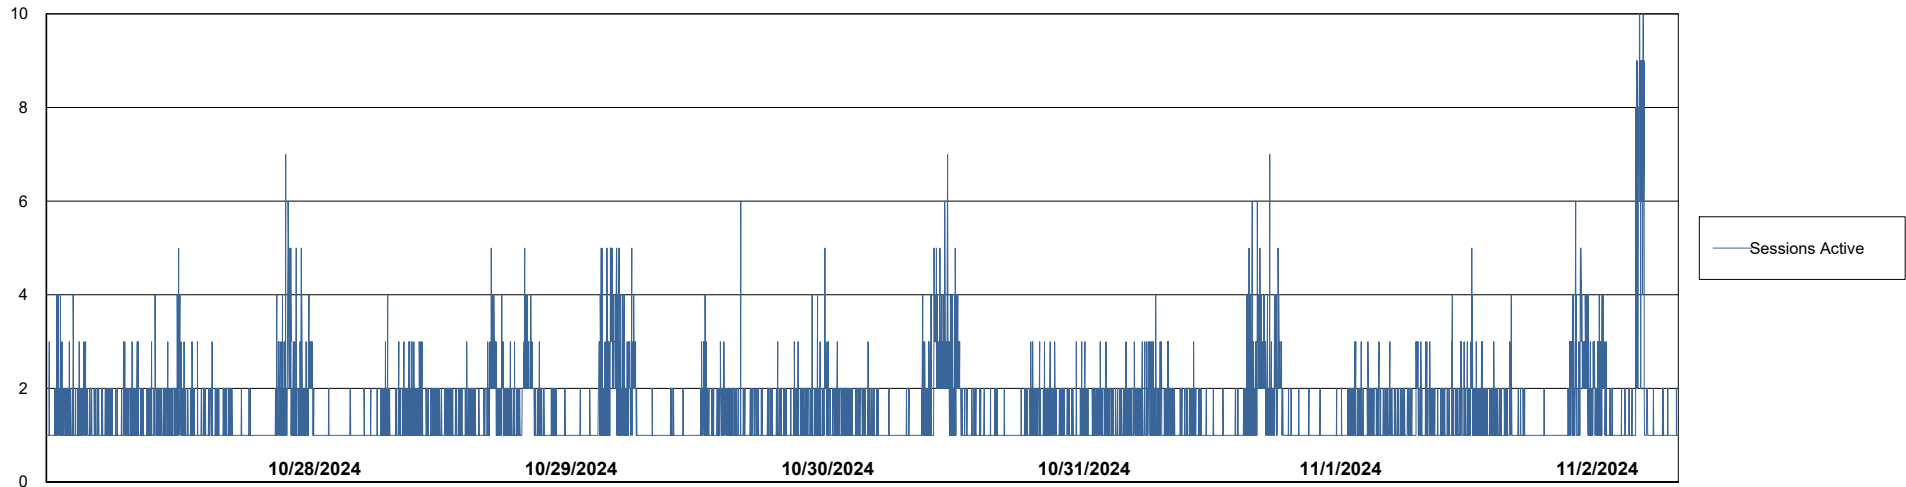

Database Performance CUS_PRD_ABSDB1_ABS1