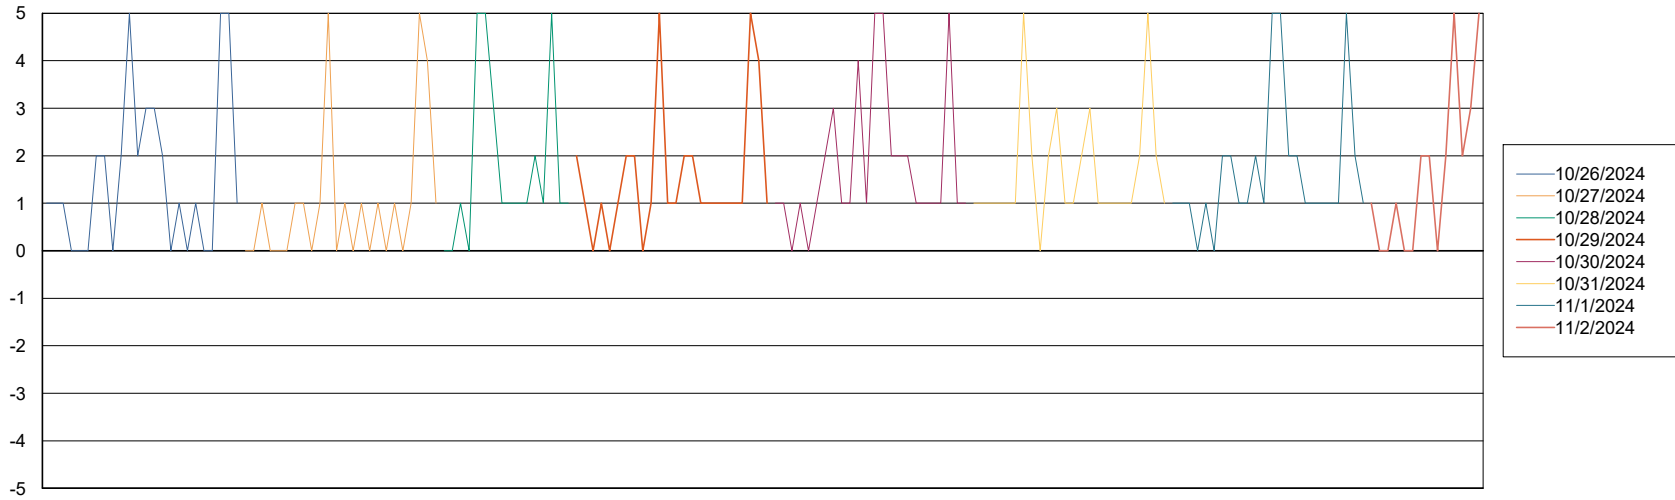

Standby Database Health CUS_Production (24/7)

Recovery lag for last 7 days