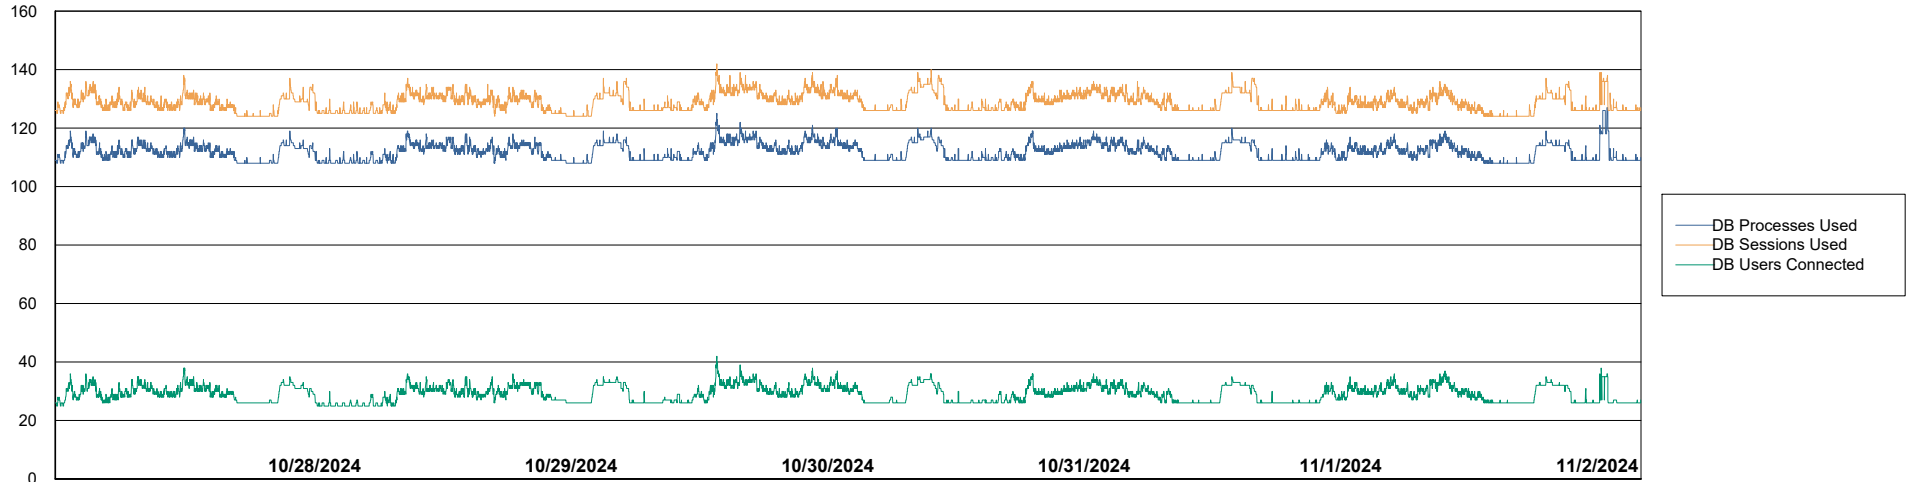

Database Performance CUS_PRD_ABSDB1_ABS1