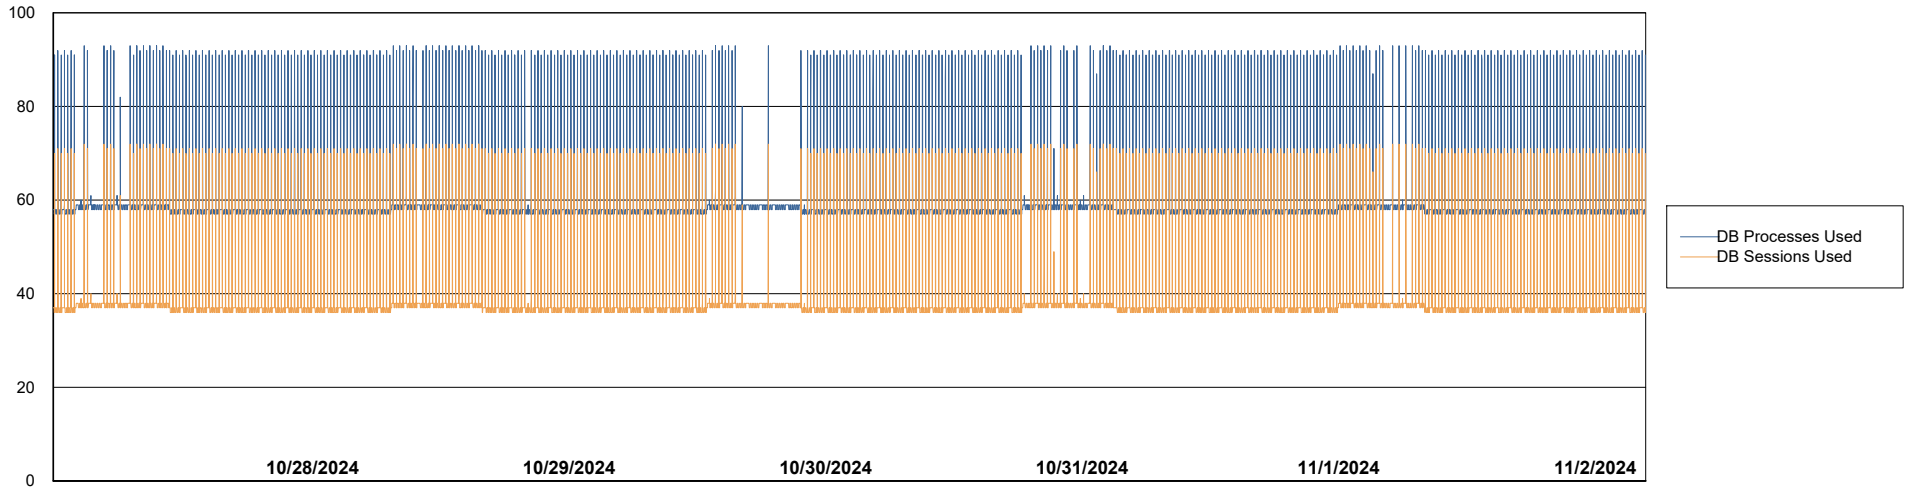

Database Performance CLO_PRD_CLO-ORA02_HSBABS1

DB Processes Max 1,000