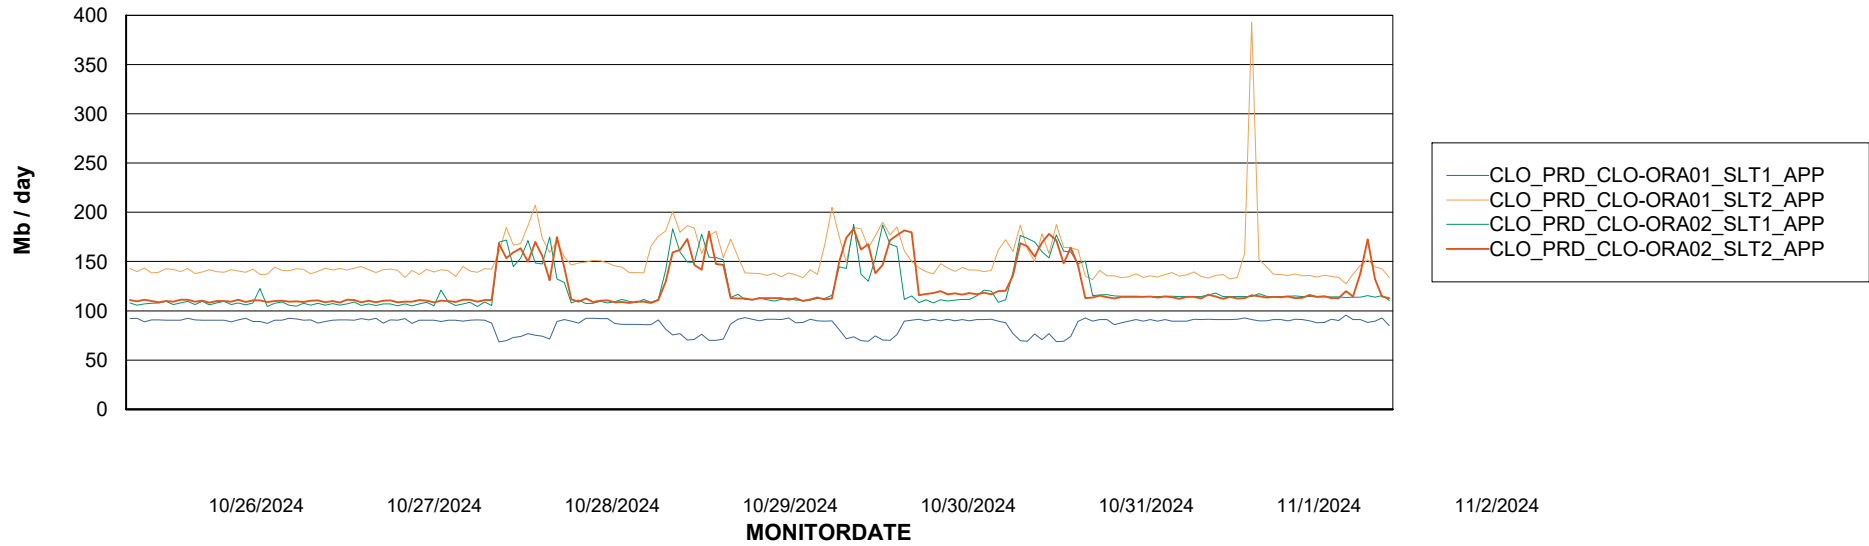

ABSSolute Application Server Services

Avg memory used per ABS Server Service