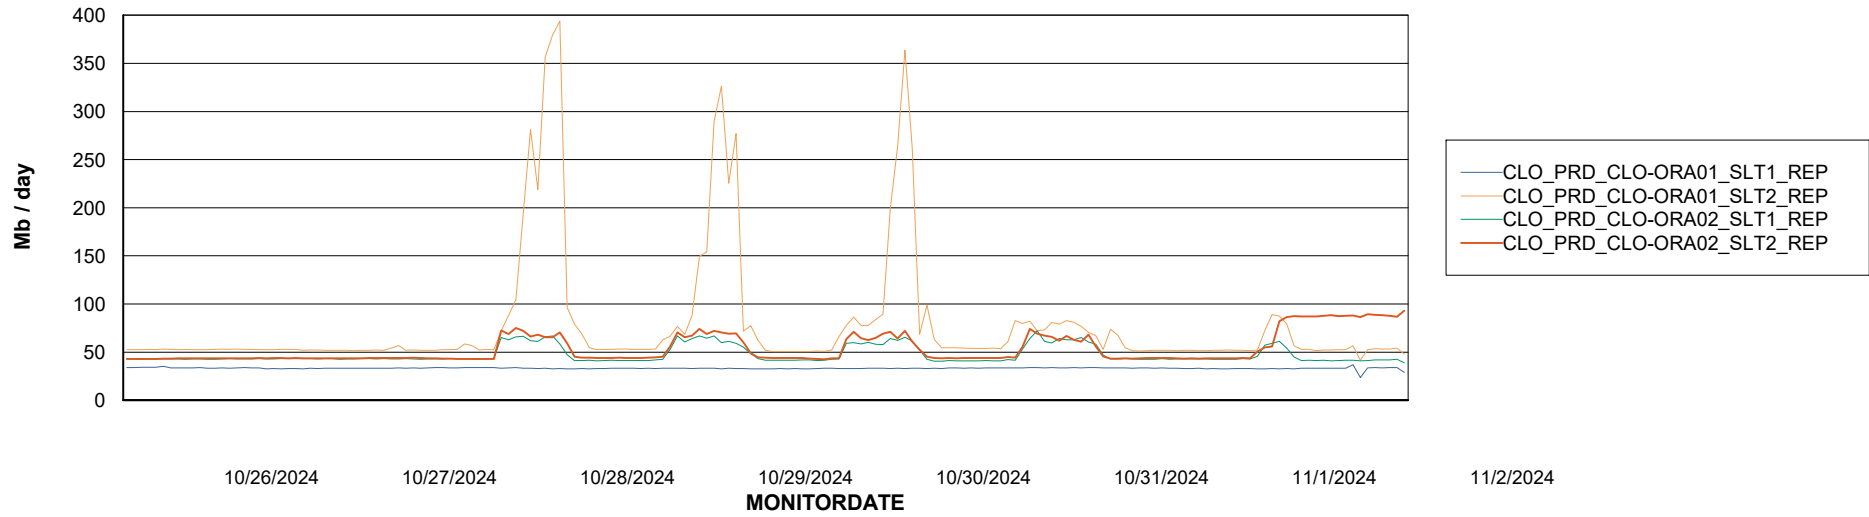

Avg memory used per ABS Server Service

Avg users per day per ABS server

Weekly SLA Customer Report

Customer CLO Production
Database ID 38

ABSSolute Application ReportServer Services

Avg memory used per ReportServer Service