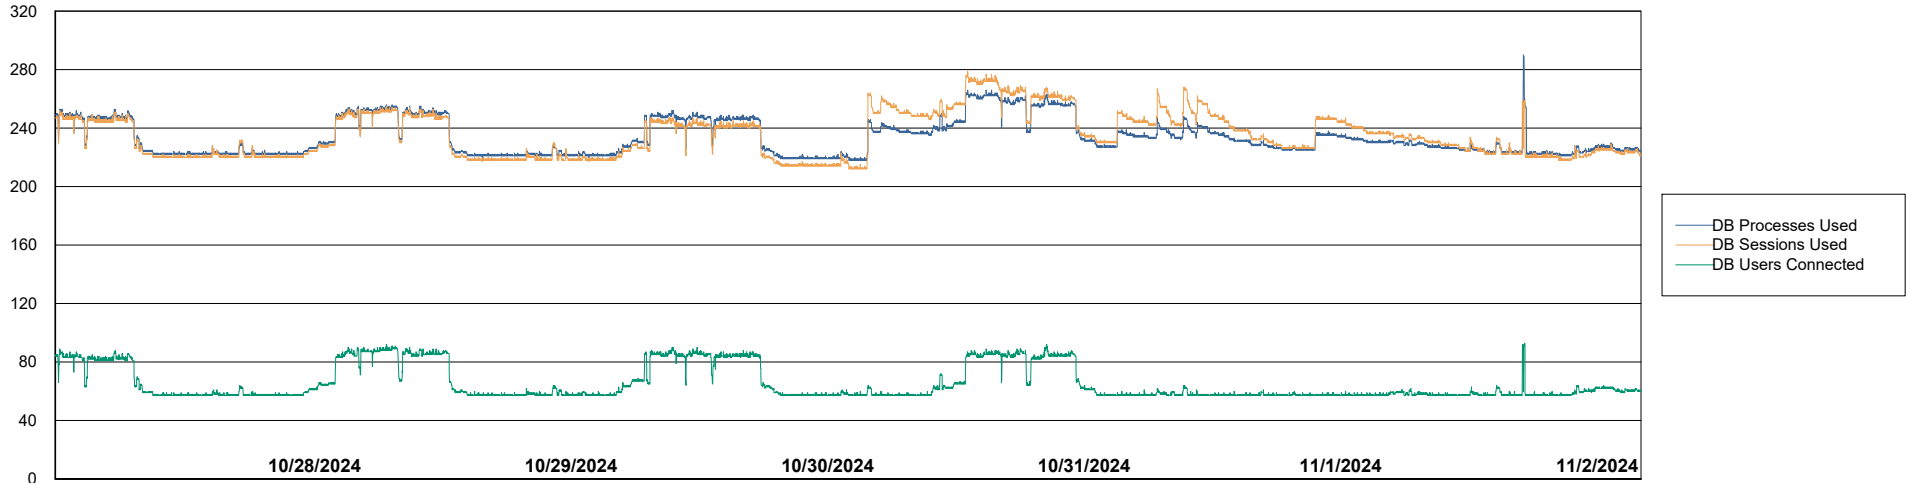

Database Performance CLO_PRD_CLO-ORA01_ABS1