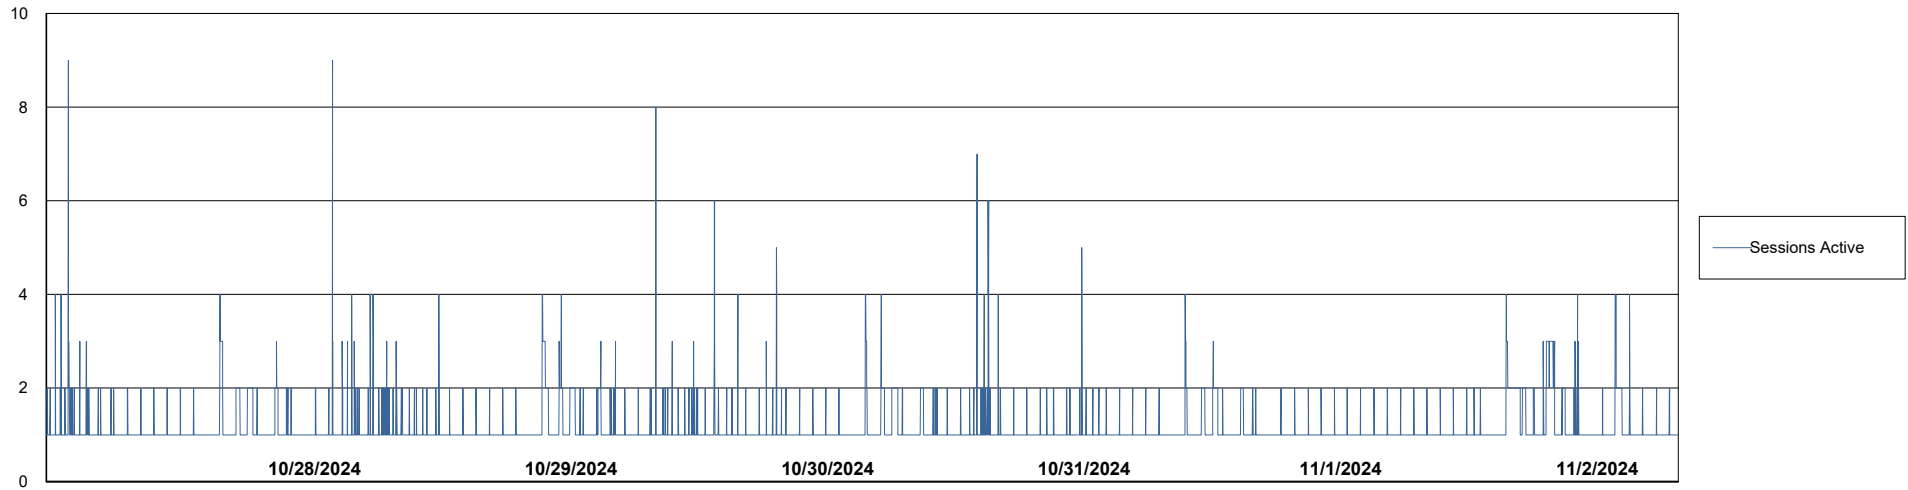

Database Performance CLB-BI-AMS_ABS1_DB