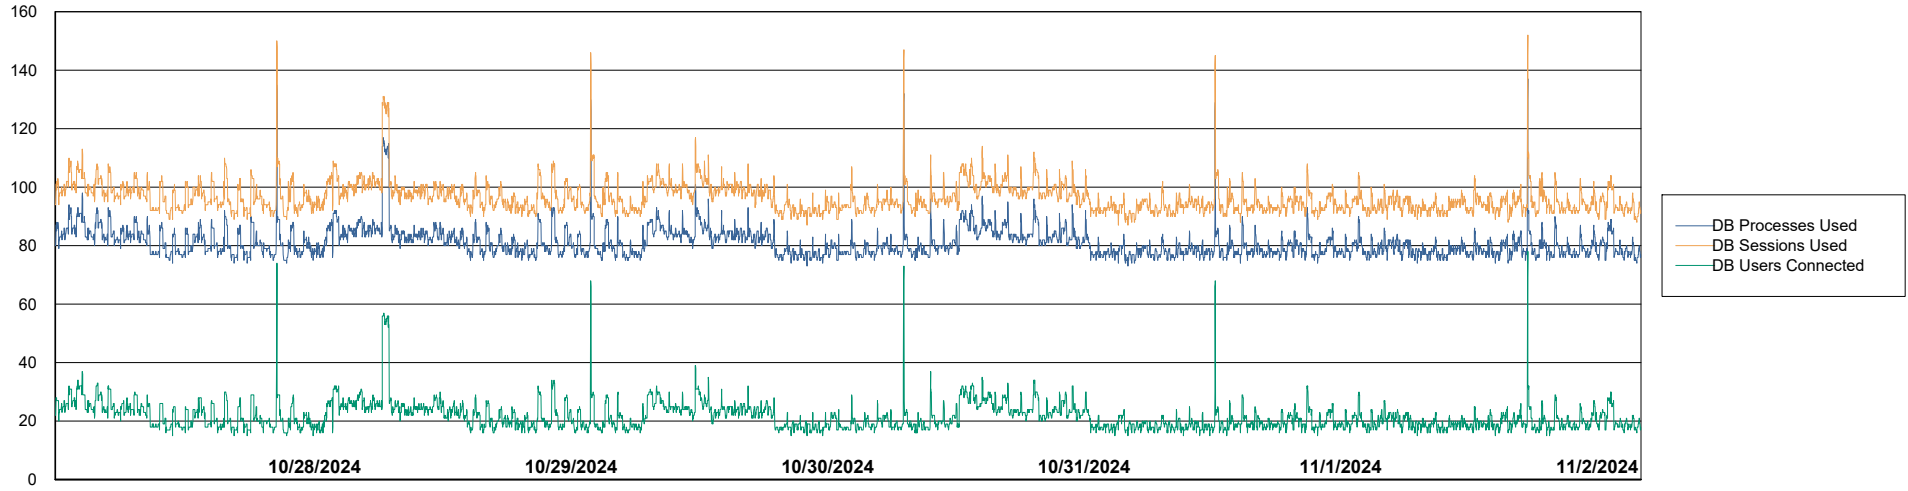

Database Performance CLB-BI-AMS_ABS1_DB