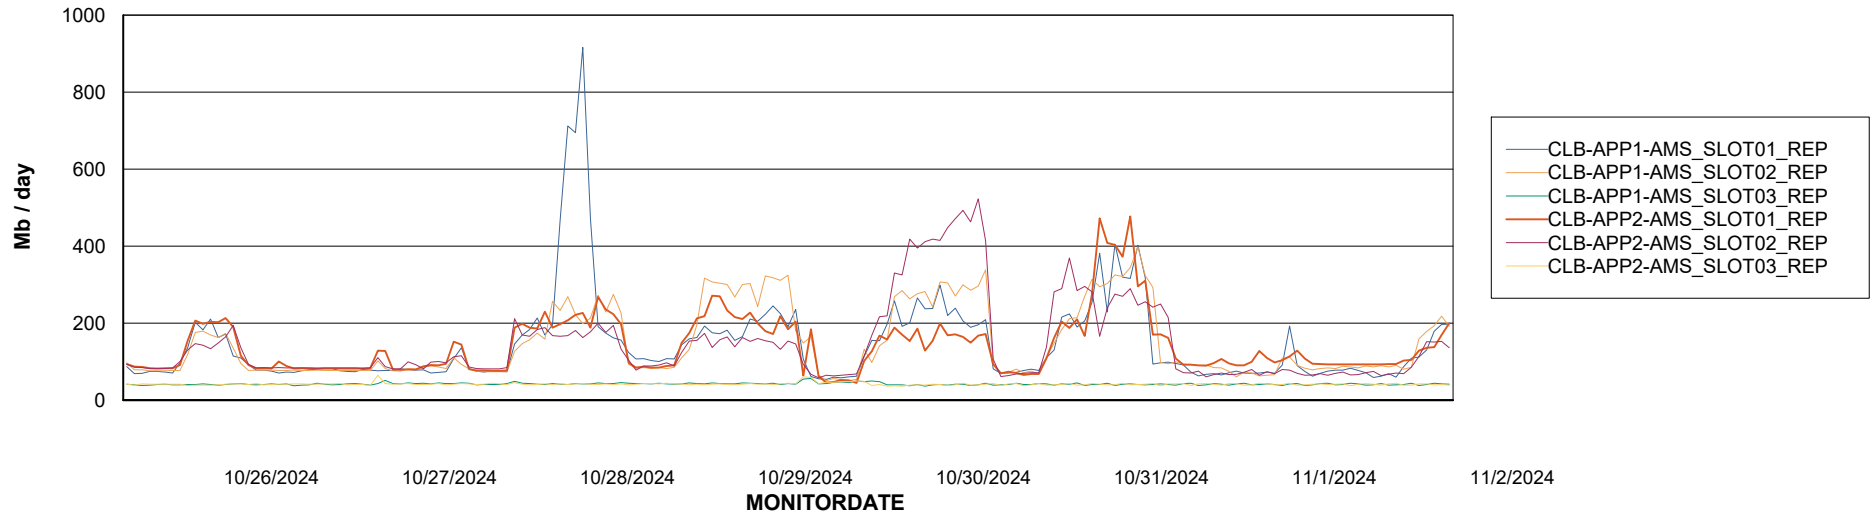

ABSSolute Application ReportServer Services

Avg memory used per ReportServer Service