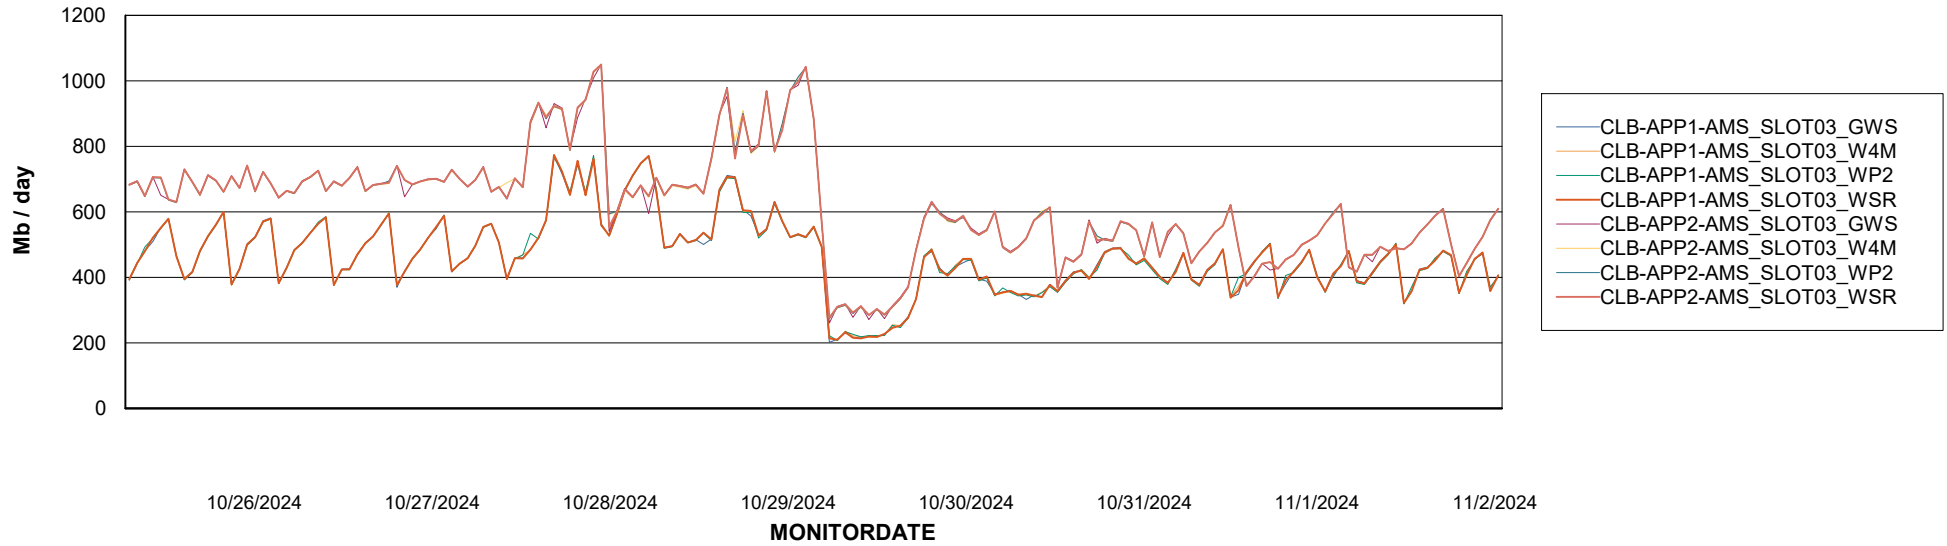

ABSolute Web Component Services

Avg memory used per ABS Web component