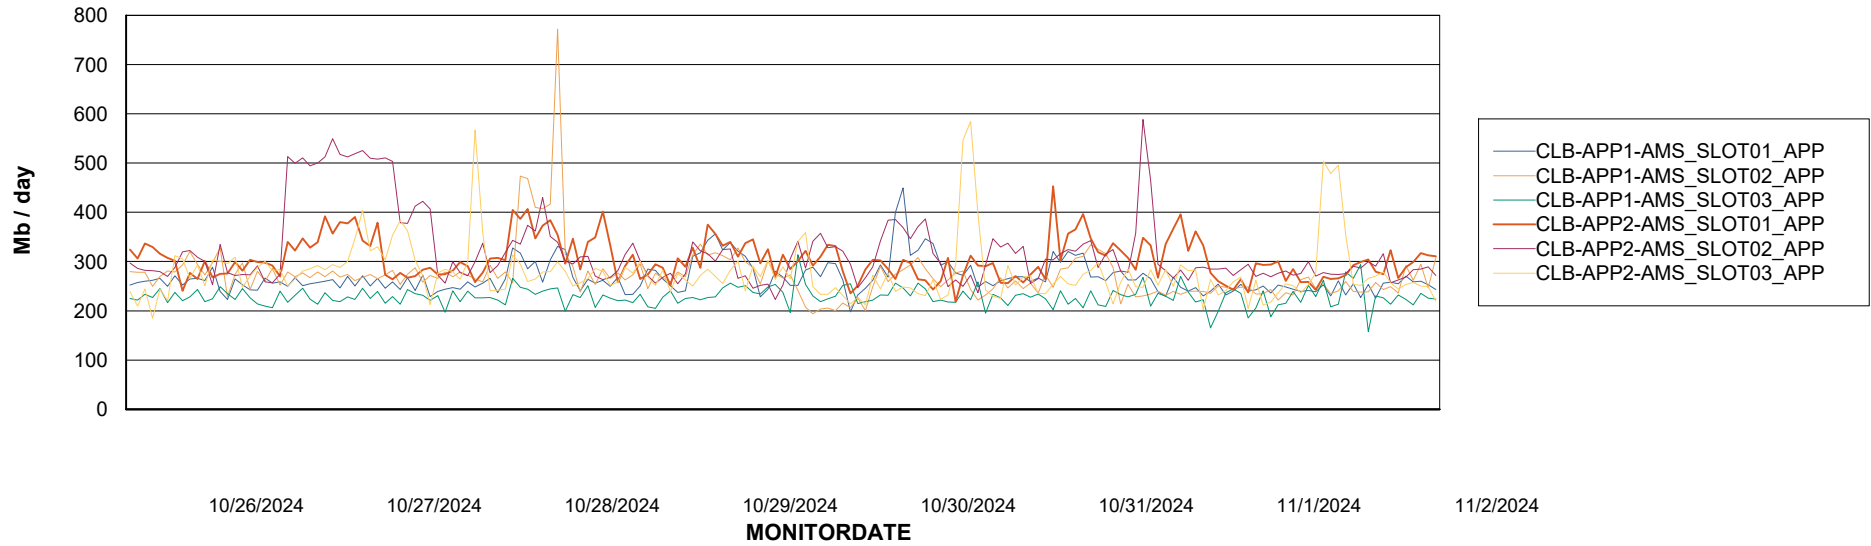

ABSSolute Application Server Services

Avg memory used per ABS Server Service