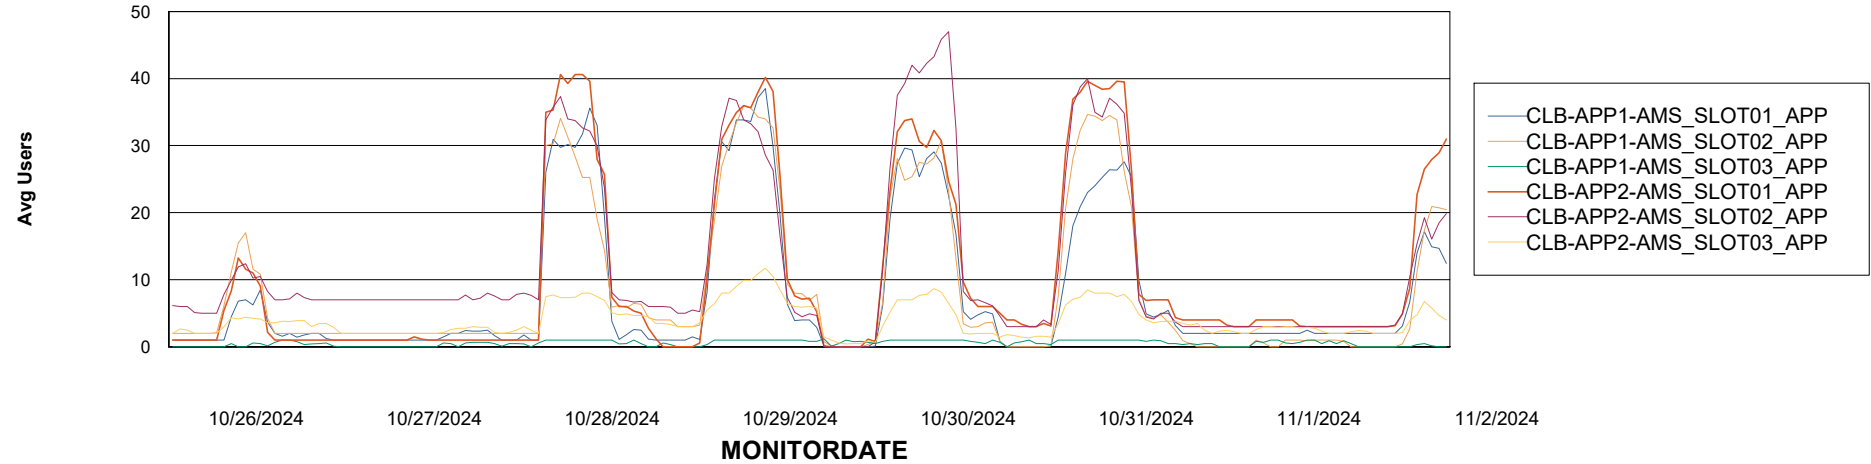

Avg users per day per ABS server