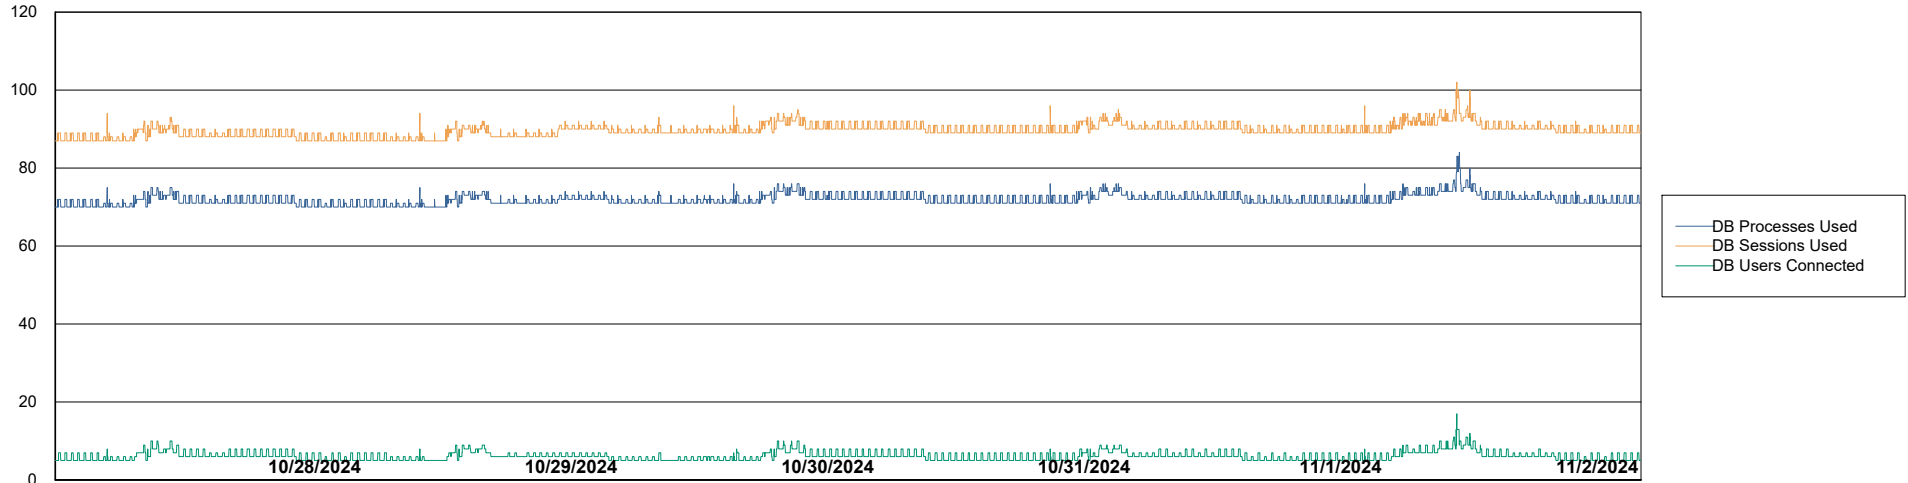

Weekly SLA Customer Report

Customer AUJ_Production
Database ID 41

Database Performance AUJ_ABSEM3_DB

Weekly SLA Customer Report

Customer AUJ_Production
Database ID 41

Database Performance AUJ_BI3_DB

Weekly SLA Customer Report