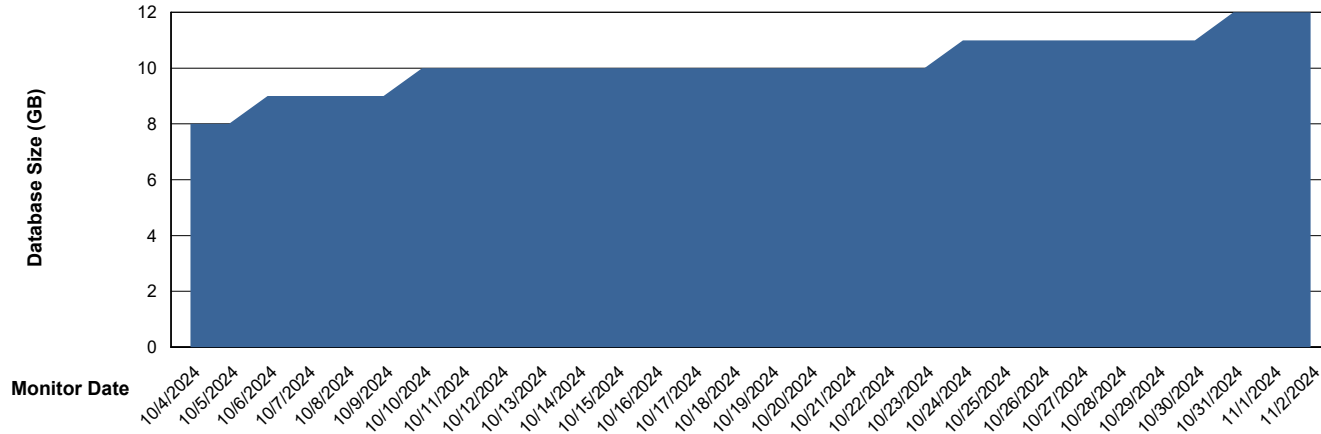

Customer AUJ_Production
Database ID 41

Database Performance AUJ_DB3_Primary

Weekly SLA Customer Report

Customer AUJ_Production
Database ID 41

DATABASE SIZE AUJ_ABSEM3_DB

Database growth over last month

DATABASE SIZE AUJ_BI3_DB

Database growth over last month

Weekly SLA Customer Report

Customer AUJ_Production
Database ID 41

DATABASE SIZE AUJ_DB3_Primary

Database growth over last month

Weekly SLA Customer Report

Customer AUJ_Production
 Database ID 41