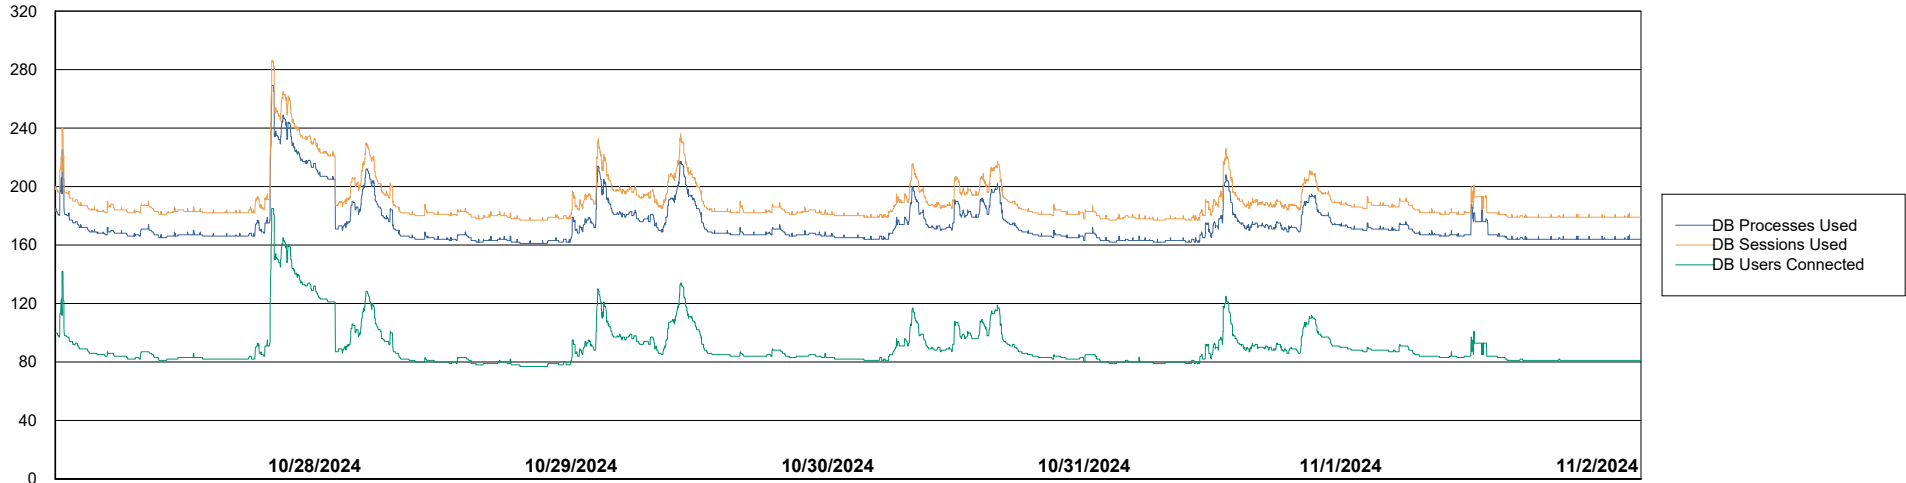

Database Performance AUJ_DB3_Primary