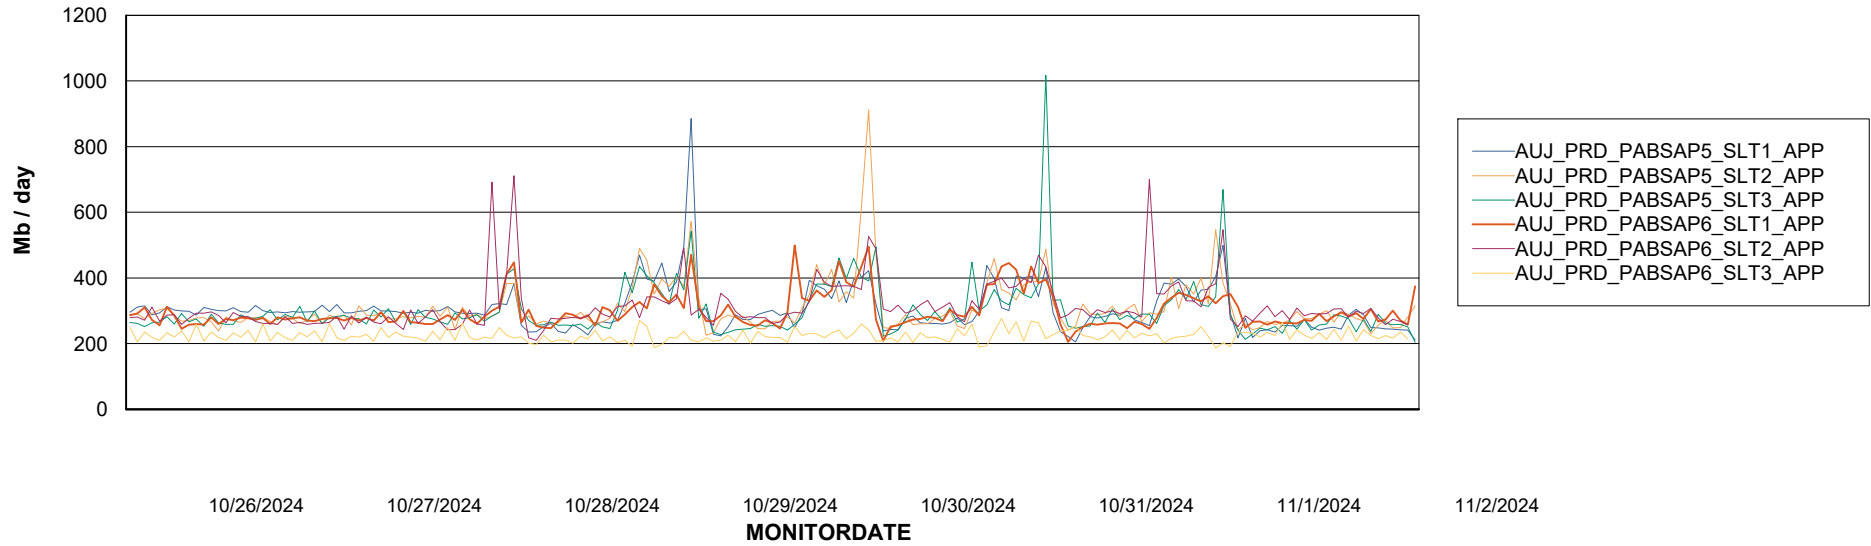

ABSSolute Application Server Services

Avg memory used per ABS Server Service