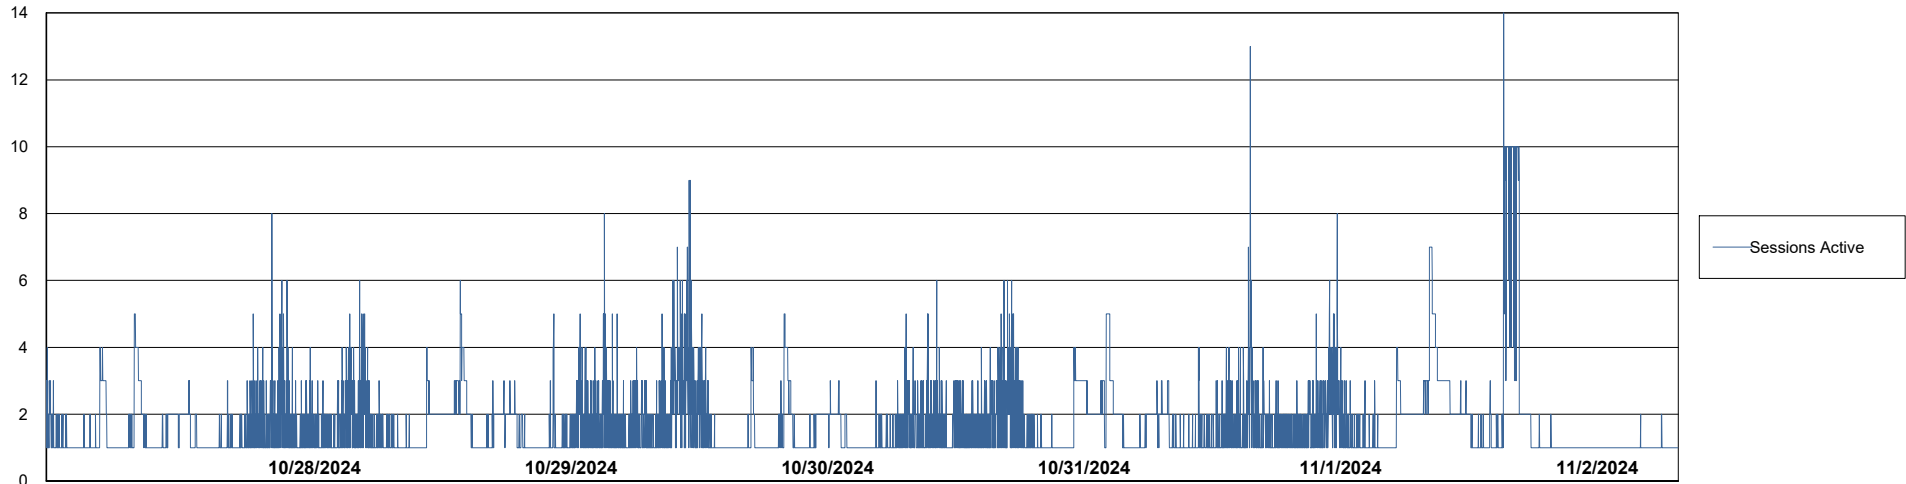

Database Performance AUJ_DB3_Primary