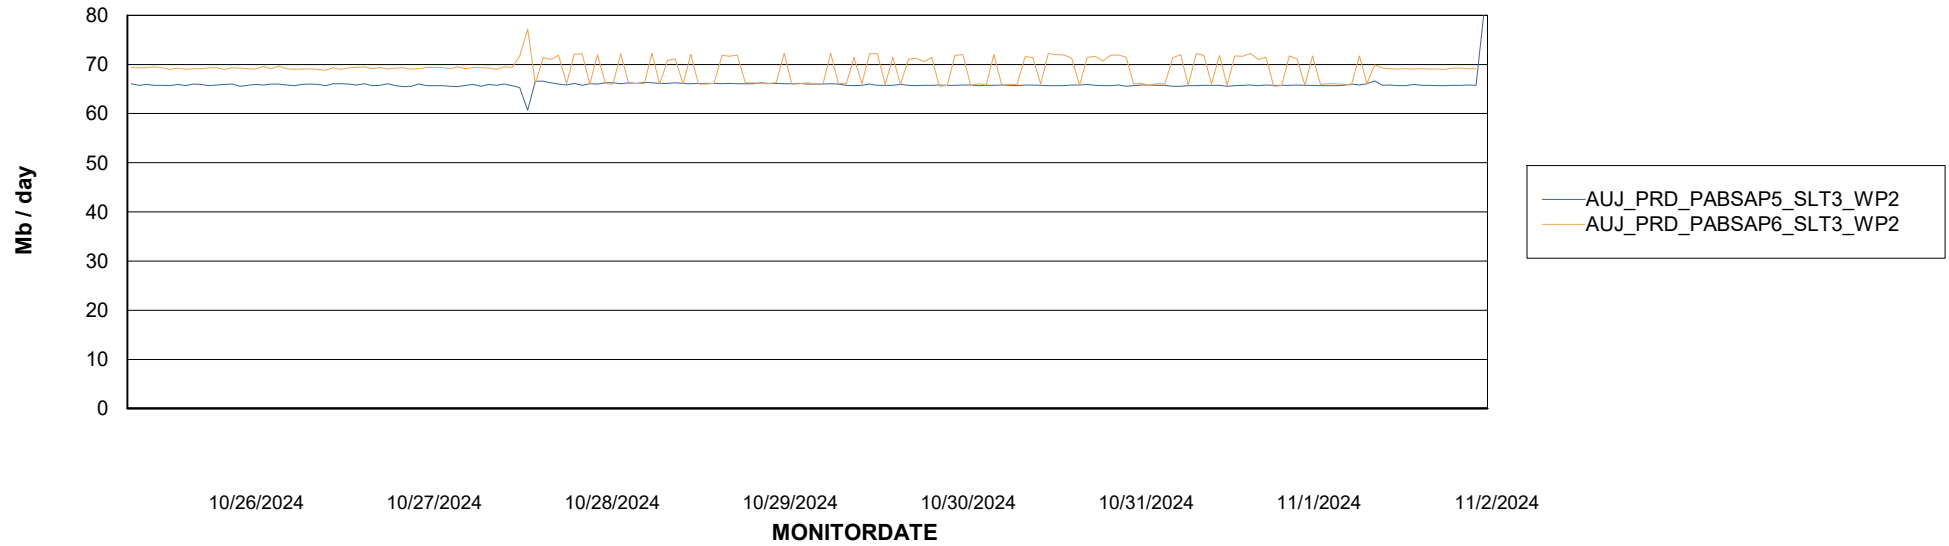

ABSSolute Application ReportServer Services

Avg memory used per ReportServer Service

Weekly SLA Customer Report

Customer AUJ_Production
Database ID 41

ABSolute Web Component Services

Avg memory used per ABS Web component