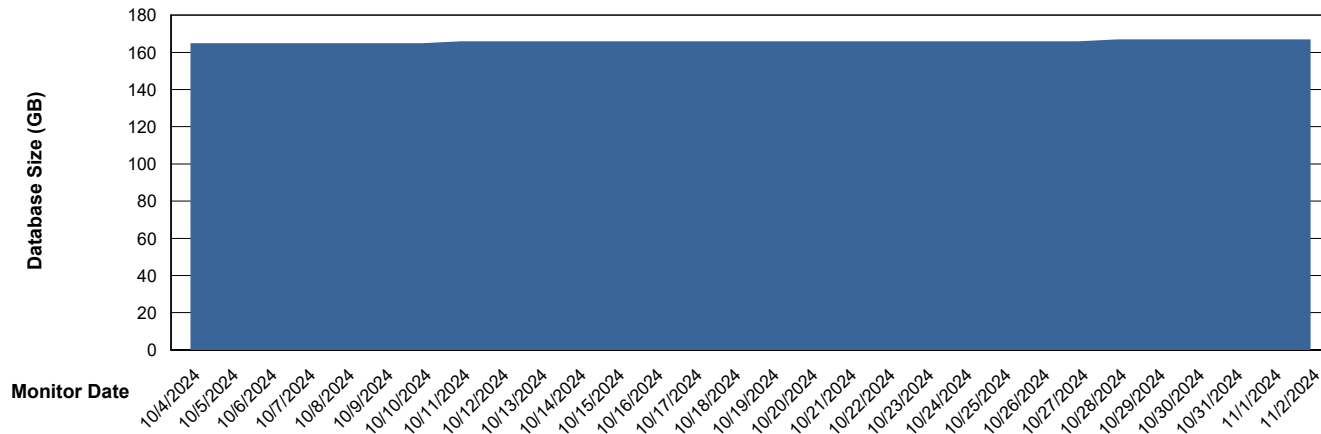

Customer AUJ_Production
Database ID 41

Database Performance AUJ_DB3_Primary

Weekly SLA Customer Report

Customer AUJ_Production
Database ID 41

DATABASE SIZE AUJ_ABSEM3_DB

Database growth over last month

DATABASE SIZE AUJ_BI3_DB

Database growth over last month

Weekly SLA Customer Report

Customer AUJ_Production
Database ID 41

DATABASE SIZE AUJ_DB3_Primary

Database growth over last month

Weekly SLA Customer Report

Customer AUJ_Production
 Database ID 41