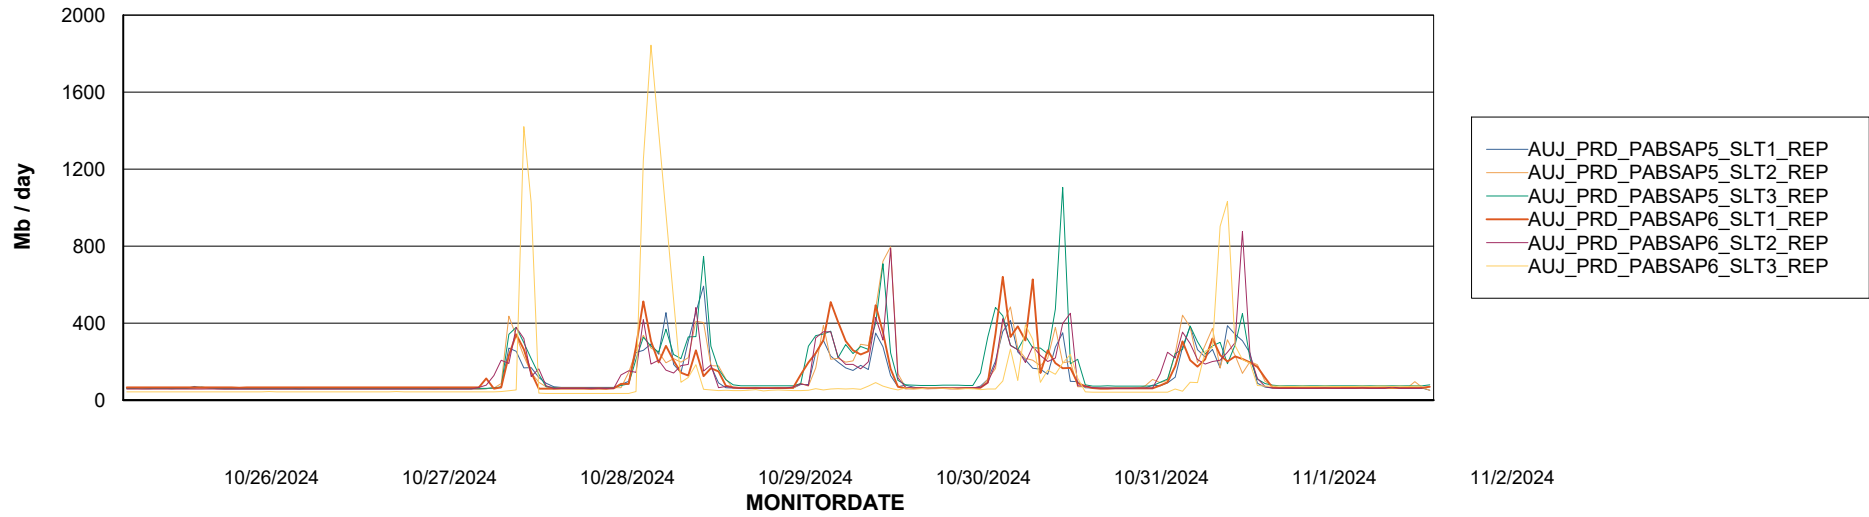

ABSSolute Application ReportServer Services

Avg memory used per ReportServer Service