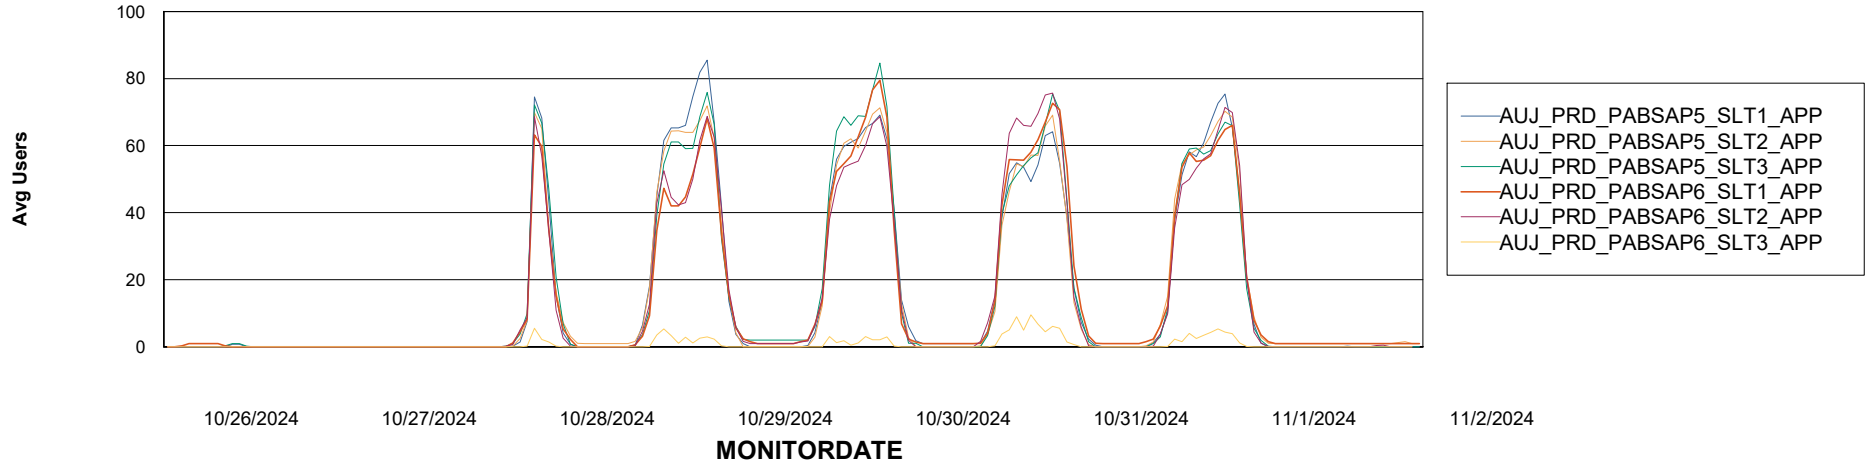

Weekly SLA Customer Report

Customer AUJ_Production
Database ID 41

BI last ETL error for	AUJ_BI3_DB
Sun, 27-10-2024	None
Fri, 1-11-2024	None
Wed, 30-10-2024	None
Wed, 30-10-2024	None
Mon, 28-10-2024	None
Tue, 29-10-2024	None
Thu, 31-10-2024	None
Sat, 2-11-2024	None
Mon, 28-10-2024	None
Fri, 1-11-2024	None
Sat, 2-11-2024	None
Tue, 29-10-2024	None
Sun, 27-10-2024	None
Thu, 31-10-2024	None

Weekly SLA Customer Report

Customer AUJ_Production
Database ID 41

ABSSolute Application Server Services

Avg memory used per ABS Server Service

Avg users per day per ABS server

Weekly SLA Customer Report

Customer AUJ_Production
Database ID 41