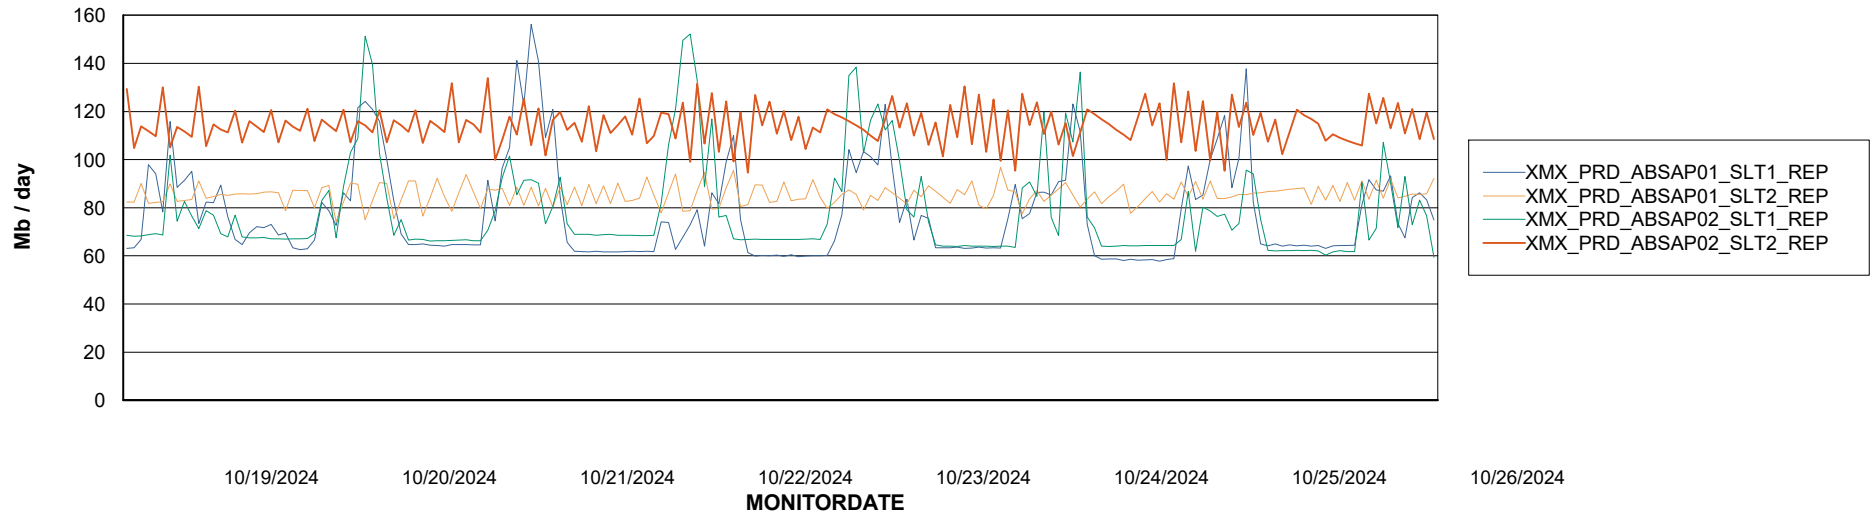

ABSSolute Application ReportServer Services

Avg memory used per ReportServer Service