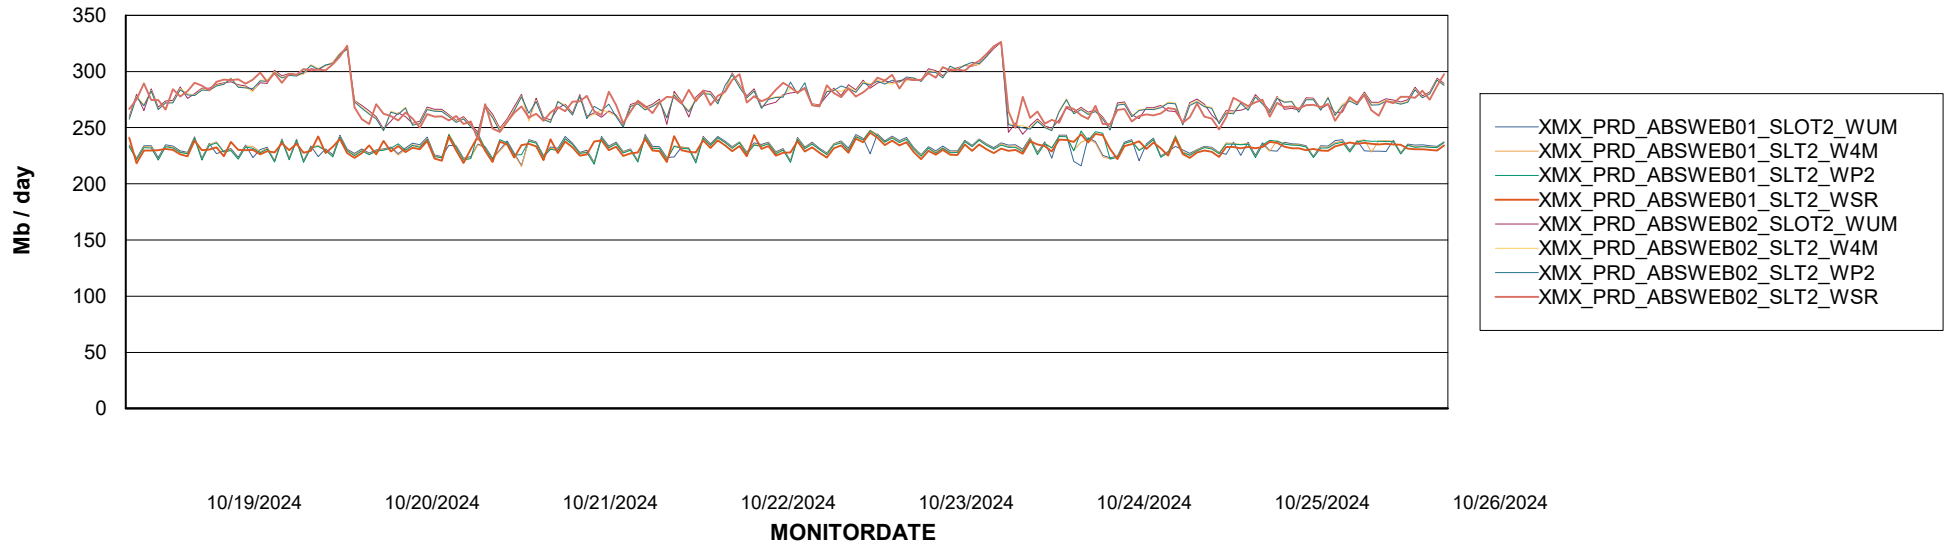

Avg memory used per ReportServer Service

Weekly SLA Customer Report

Customer XMX Production (24/7)
Database ID 146

ABSSolute Web Component Services

Avg memory used per ABS Web component

Weekly SLA Customer Report