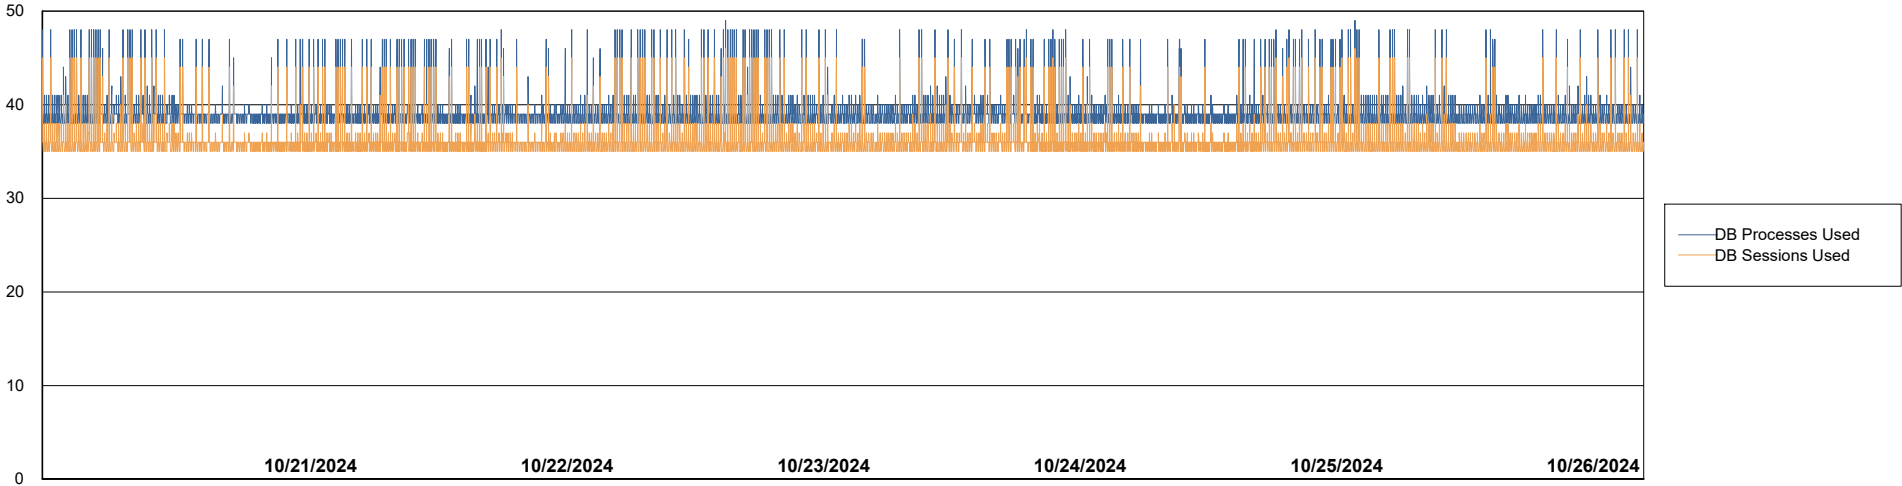

Database Performance VOS_PRD_ABSORA2-2022_HSBABS1

DB Processes Max 1,000