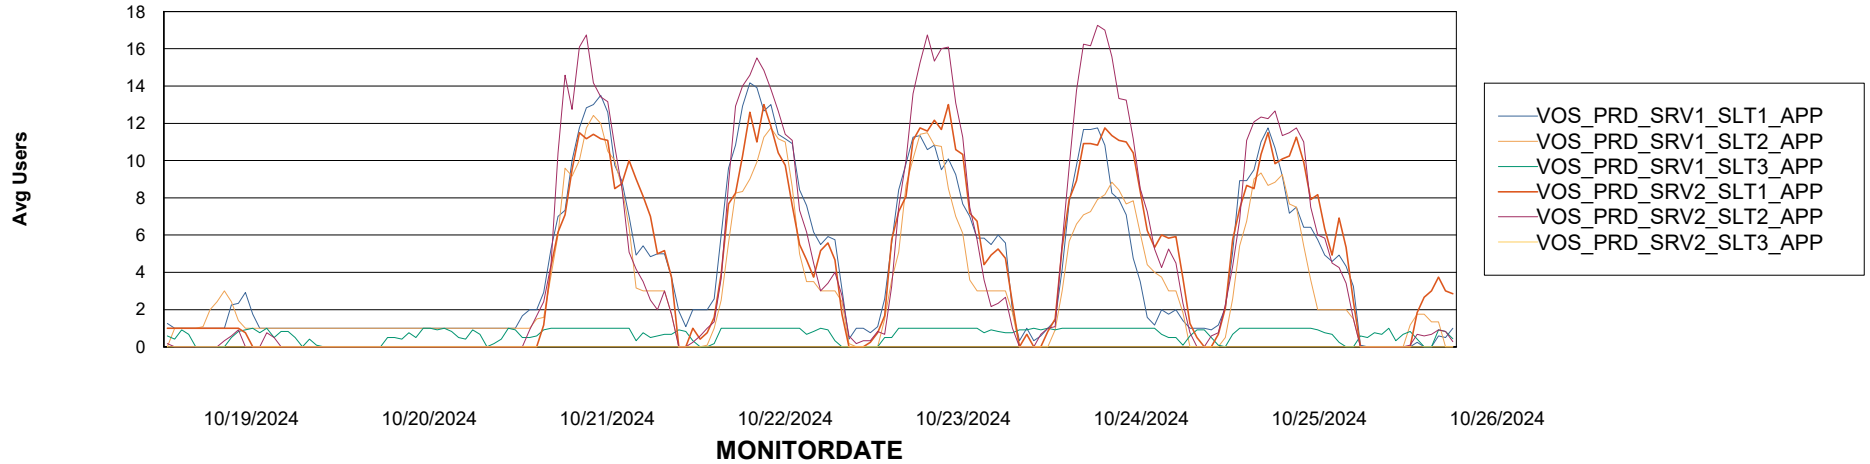

Avg users per day per ABS server