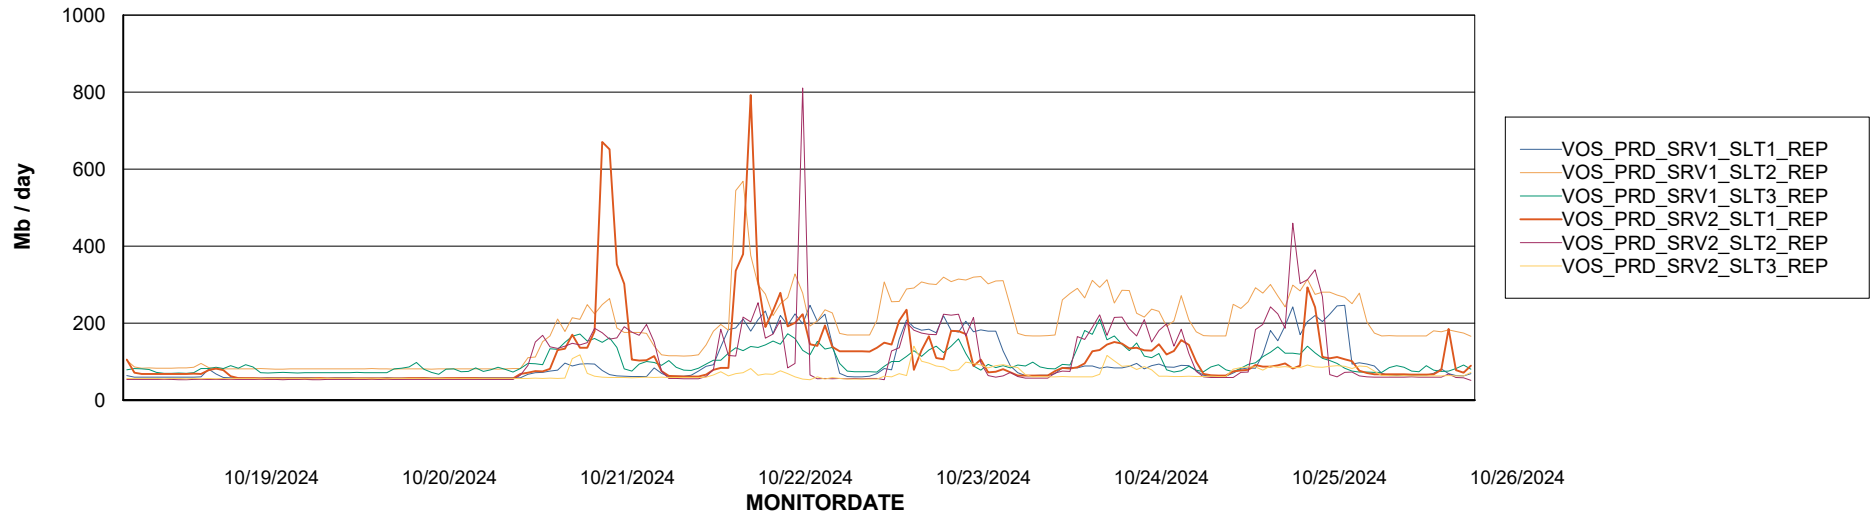

ABSSolute Application ReportServer Services

Avg memory used per ReportServer Service