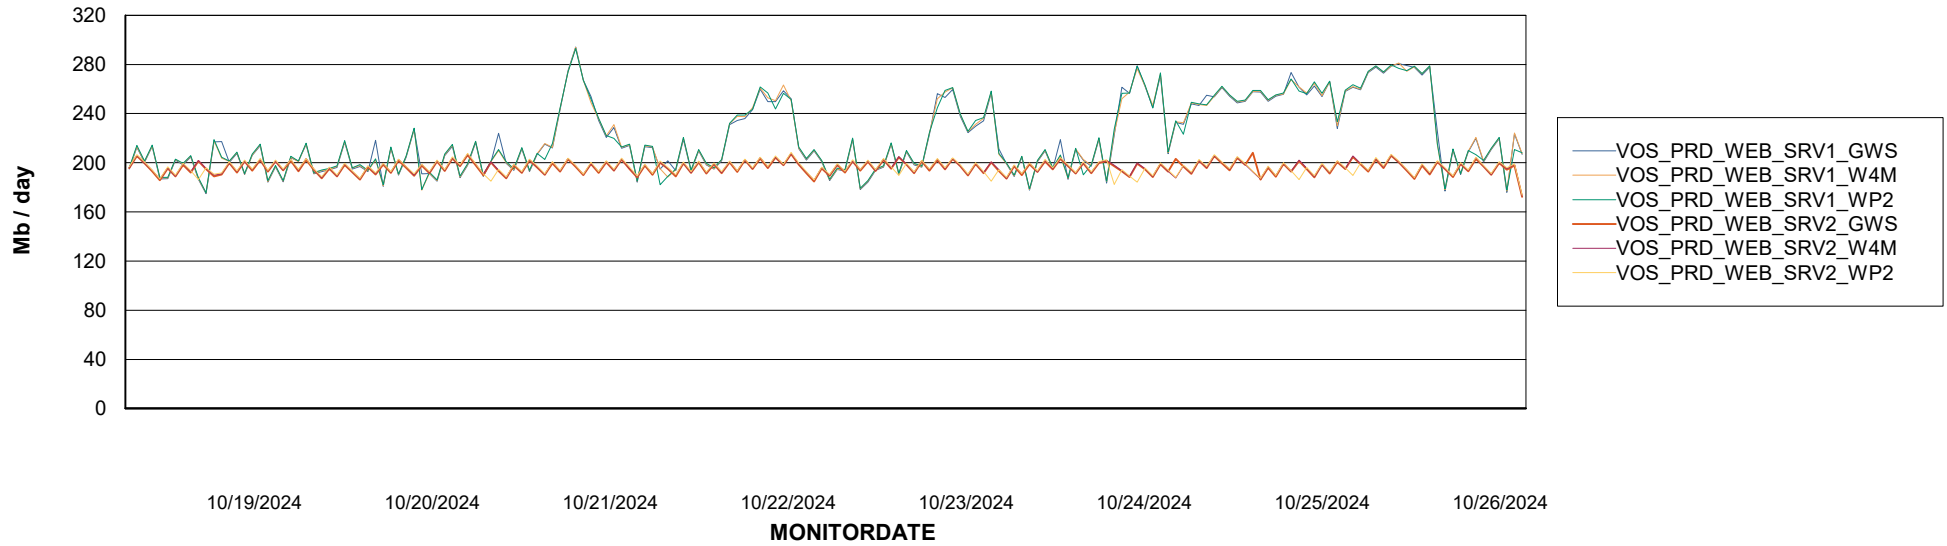

ABSSolute Web Component Services

Avg memory used per ABS Web component