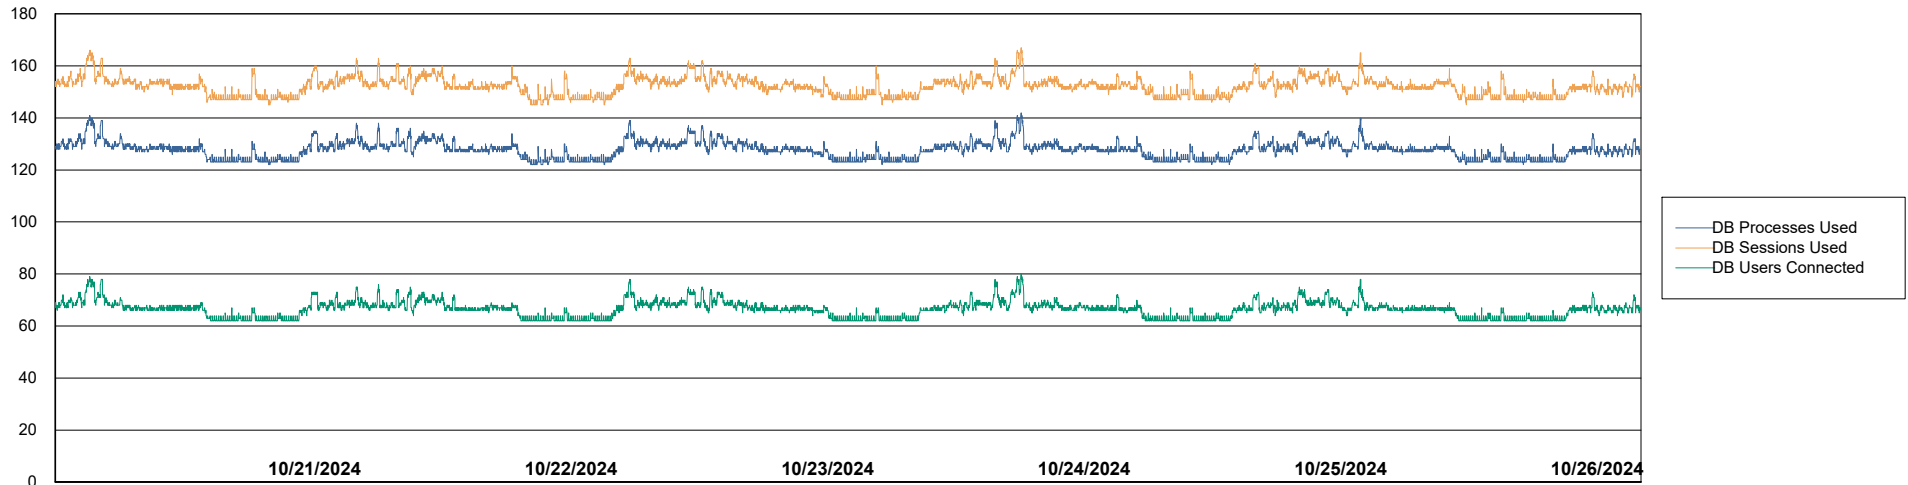

Database Performance VOS_PRD_ABSORA1-2022_ABS1