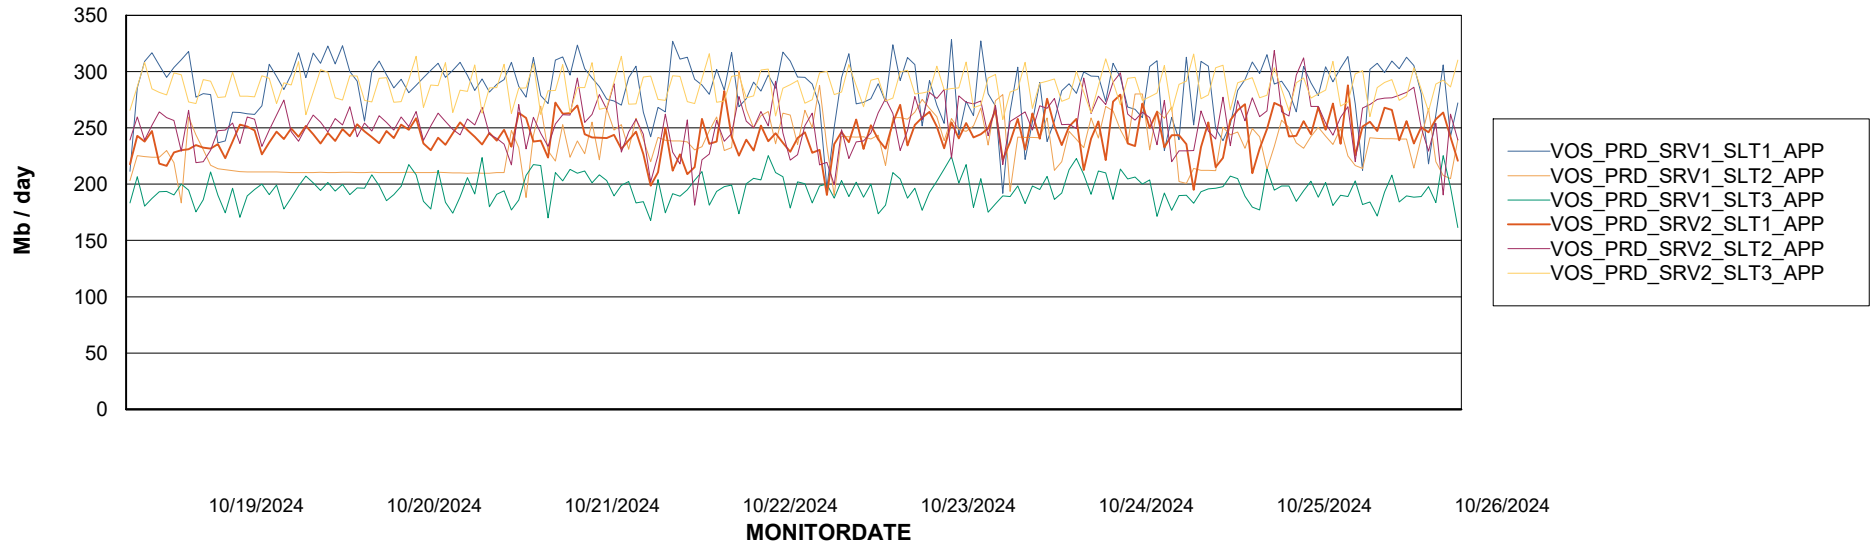

ABSSolute Application Server Services

Avg memory used per ABS Server Service