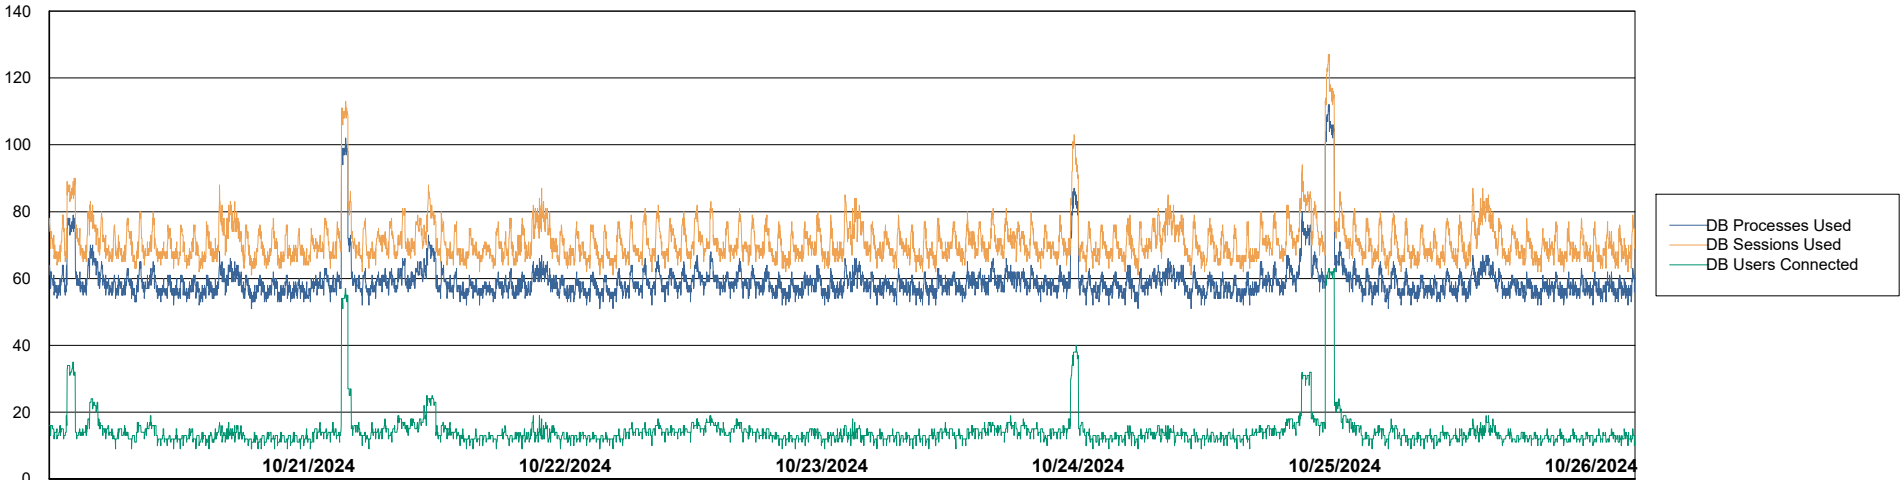

Database Performance VOS_PRD_ABSBI-2018_ABS1