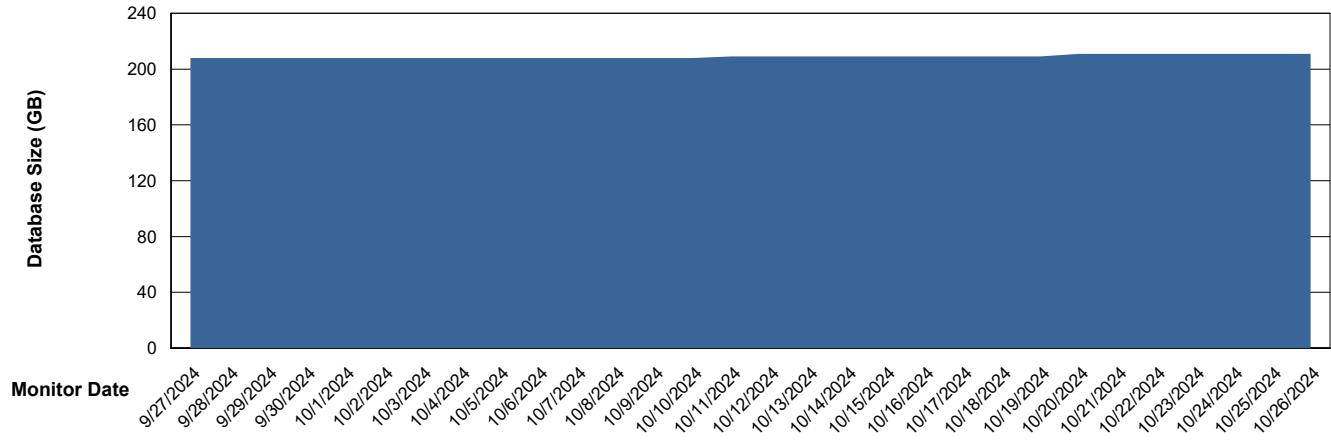

DATABASE SIZE VOS_PRD_ABSBI-2018_ABS1

Database growth over last month