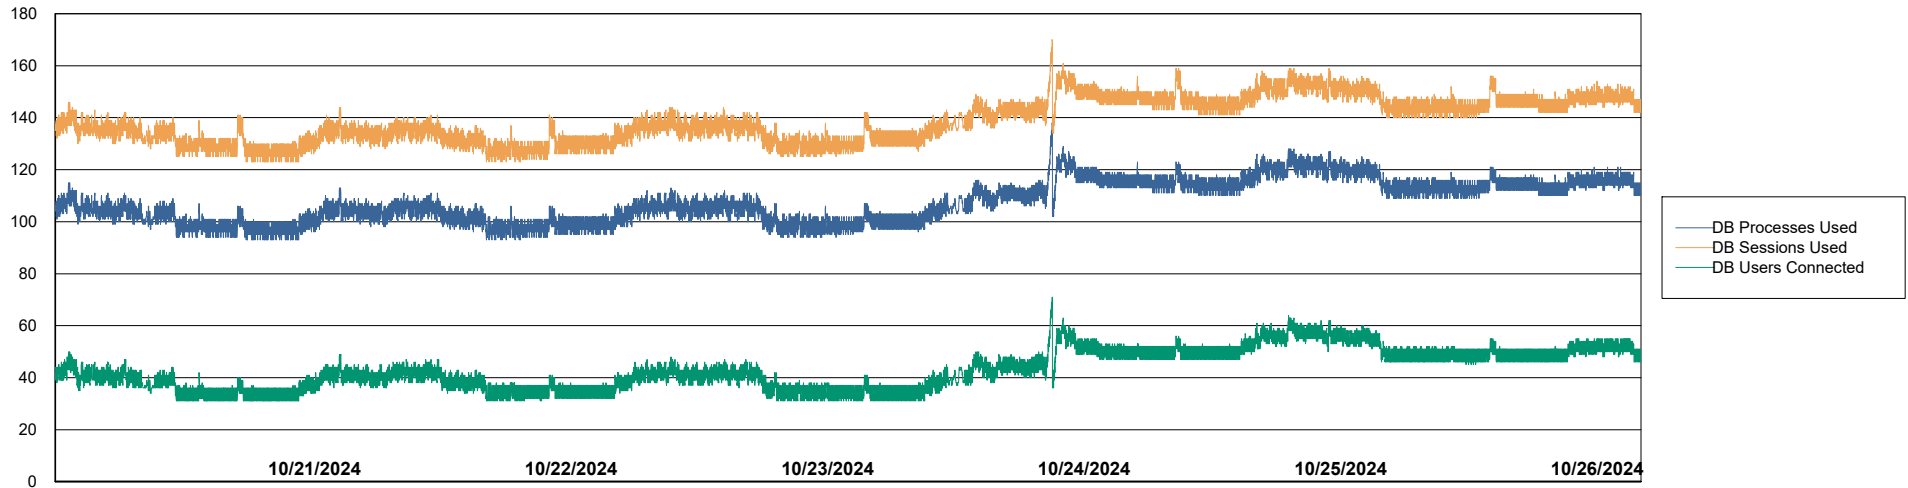

Harddisk Usage VEN_PRD_VENABS07_SB-DB

	Free disk space on C: (%)	Total disk space on C: (Gb)	Used disk space on C: (Gb)	Free disk space on D: (%)	Total disk space on D: (Gb)	Used disk space on D: (Gb)	Free disk space on E: (%)	Total disk space on E: (Gb)	Used disk space on E: (Gb)
10/26/2024	27	102	74	22	1,100	863	92	400	32
10/25/2024	27	102	74	22	1,100	863	89	400	44
10/24/2024	27	102	74	22	1,100	863	87	400	52
10/23/2024	29	102	73	22	1,100	863	88	400	49
10/22/2024	30	102	72	22	1,100	863	87	400	50
10/21/2024	30	102	72	22	1,100	863	89	400	44
10/20/2024	30	102	72	22	1,100	863	91	400	36

Weekly SLA Customer Report

Customer VEN_Production
Database ID 35

Database Performance VENDB_Production_ABS1

Weekly SLA Customer Report

Customer VEN_Production
Database ID 35

Database Performance VENDB_Standby_ABS1_SB