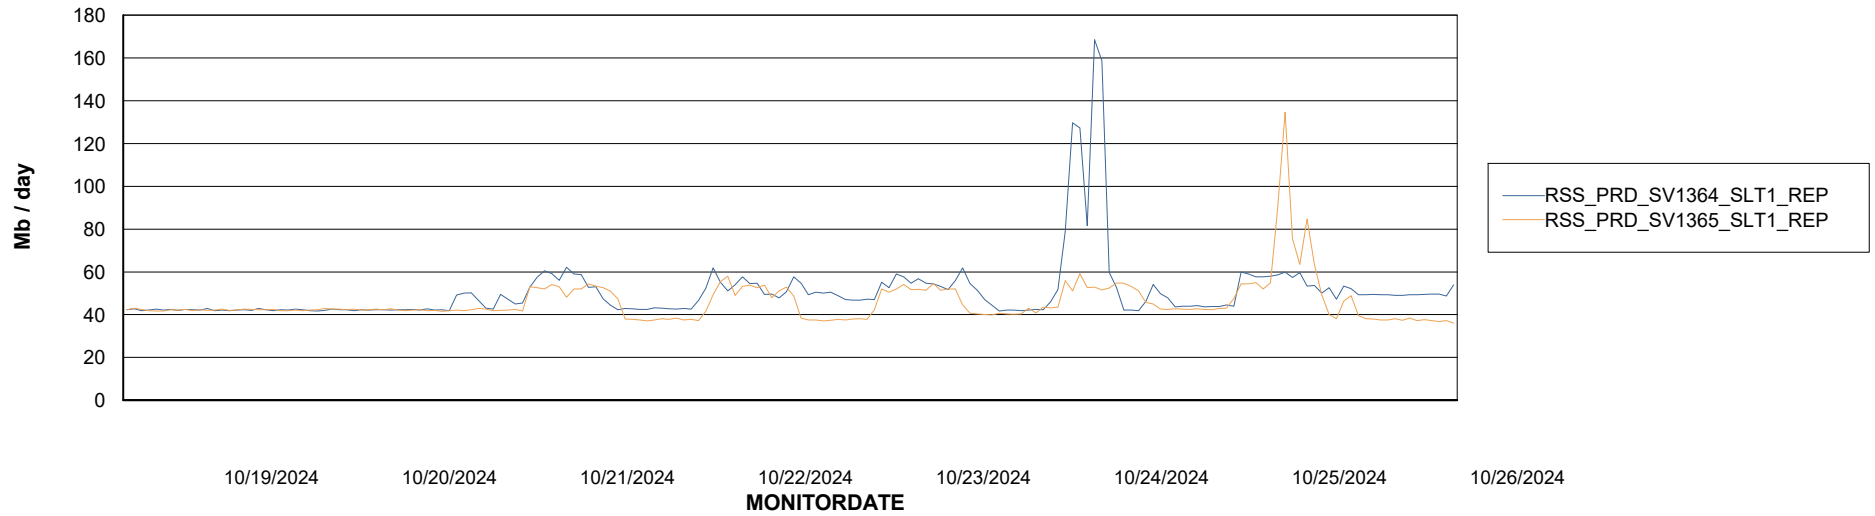

ABSSolute Application ReportServer Services

Avg memory used per ReportServer Service