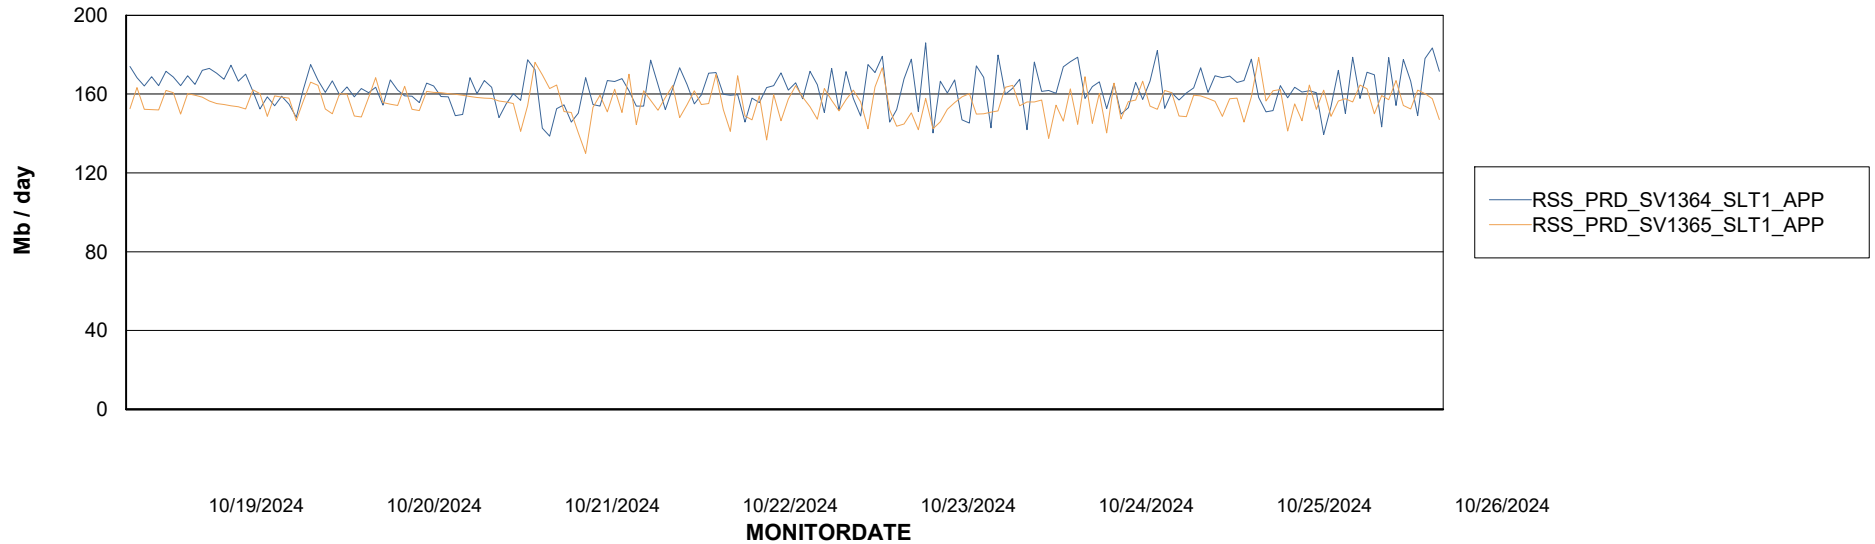

ABSSolute Application Server Services

Avg memory used per ABS Server Service