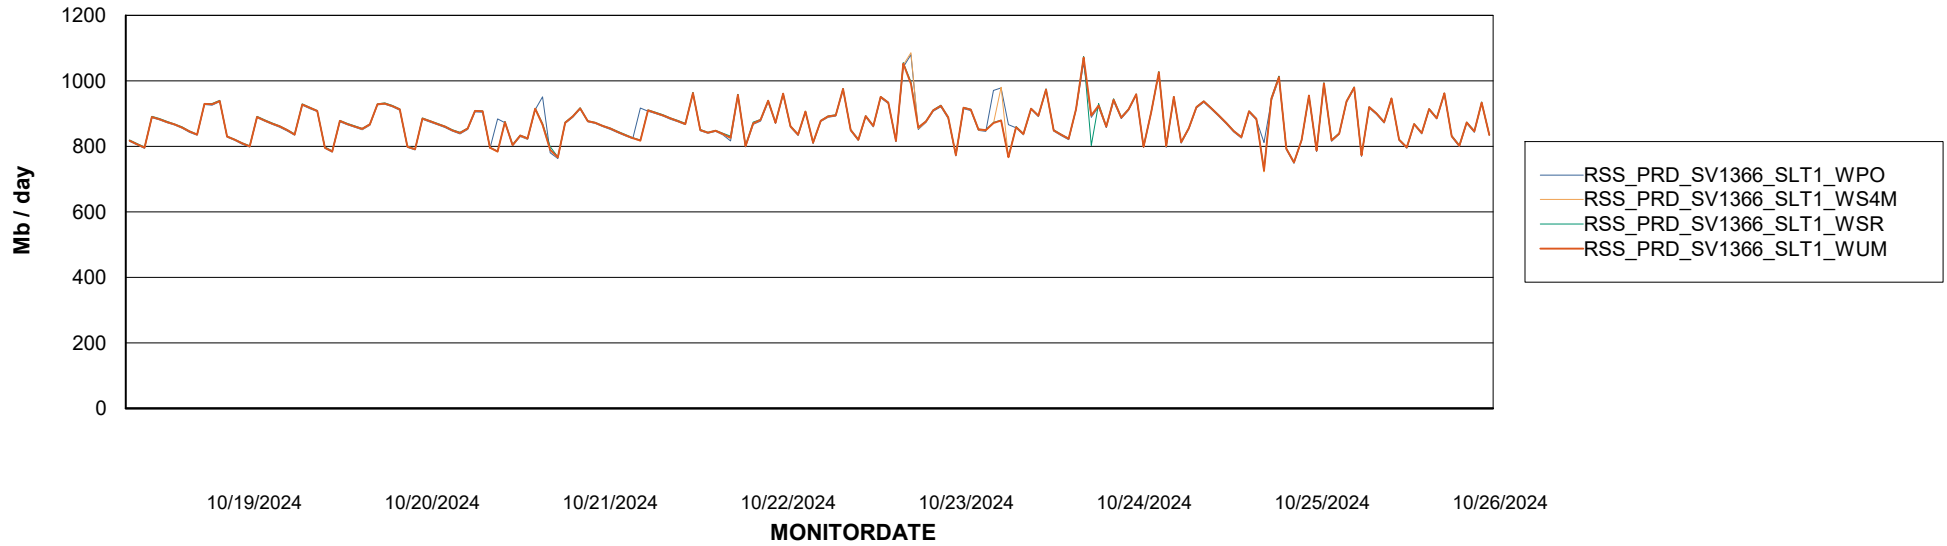

ABSSolute Web Component Services

Avg memory used per ABS Web component