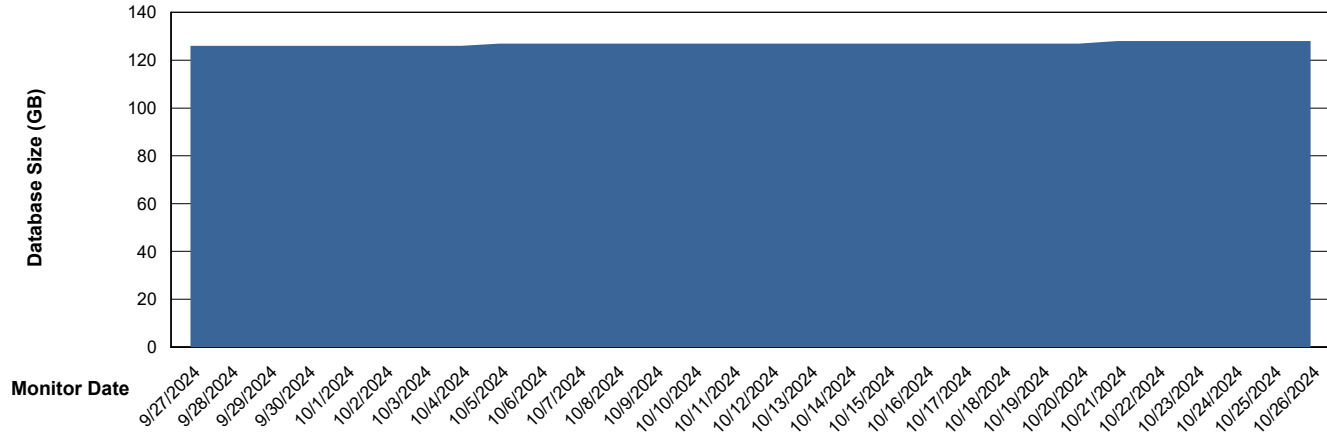

Database growth over last month

Database Tablespace RSS_PRD_SV1364_PRD_ABS1

Date	Tablespace Name	Filesize (Gb)	Usedsize (Gb)	Percentage free
10/26/2024	ABSDATA	63	52	18
	INDX	85	71	16
10/25/2024	ABSDATA	63	52	18
	INDX	85	71	16
10/24/2024	ABSDATA	63	52	18
	INDX	85	71	16
10/23/2024	ABSDATA	63	52	18
	INDX	85	71	16
10/22/2024	ABSDATA	63	52	18
	INDX	85	71	16
10/21/2024	ABSDATA	63	52	18
	INDX	85	71	16
10/20/2024	ABSDATA	63	52	18
	INDX	85	71	16