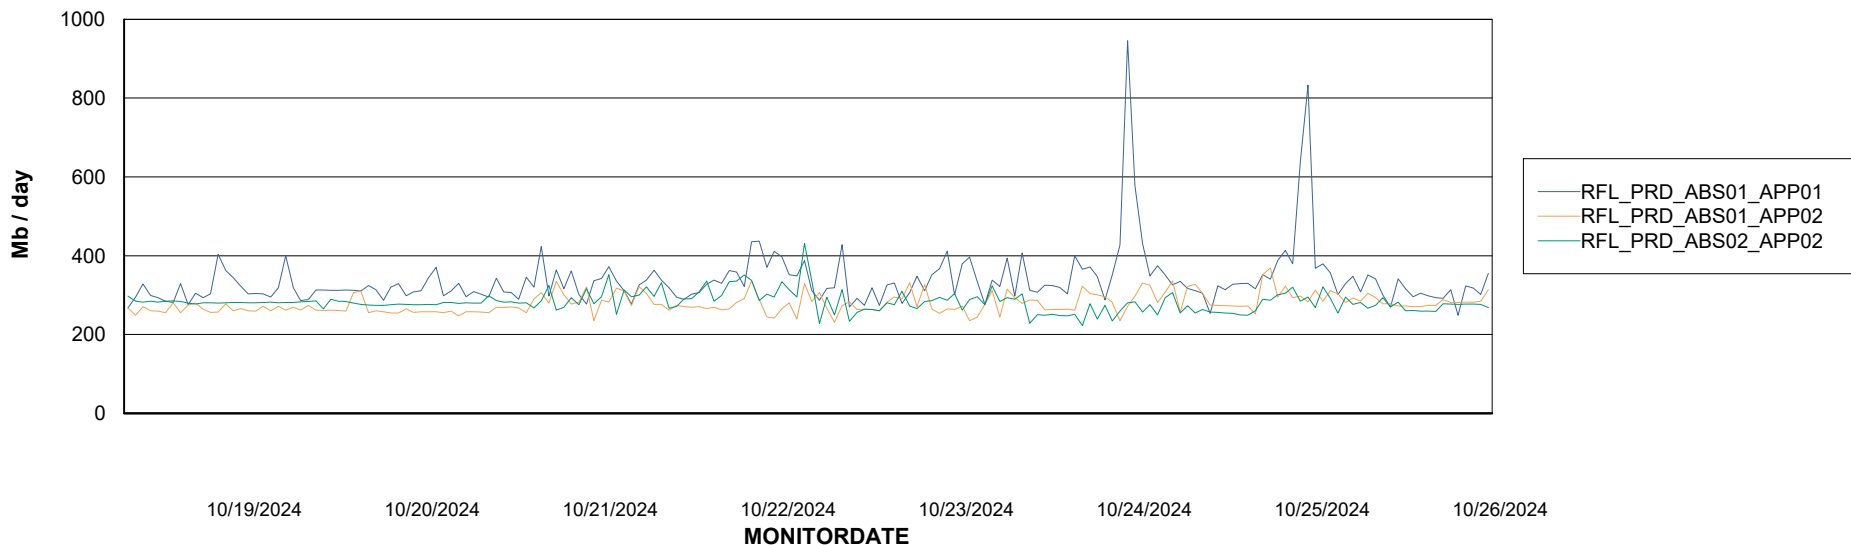

ABSSolute Application Server Services

Avg memory used per ABS Server Service