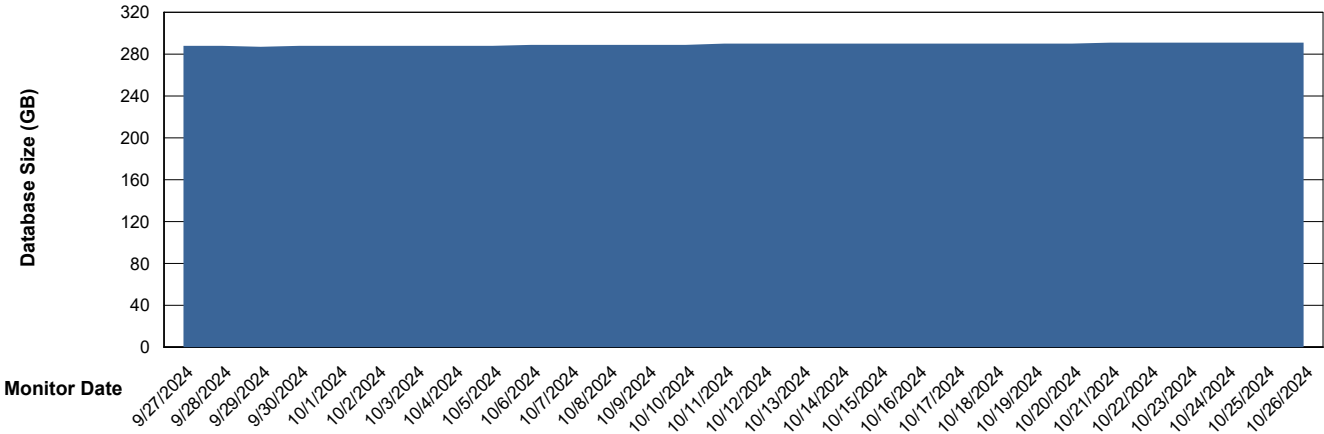

DB Processes Max 1,000

Weekly SLA Customer Report

Customer RFL_Production
 Database ID 36

DATABASE SIZE RFL_PRD_ABS01_DB

Database growth over last month

Database Tablespace RFL_PRD_ABS01_DB

Date	Tablespace Name	Filesize (Gb)	Usedsize (Gb)	Percentage free
10/26/2024	ABSDATA	100	82	18
	INDX	234	195	16
10/25/2024	ABSDATA	100	82	18
	INDX	234	195	16
10/24/2024	ABSDATA	100	82	18
	INDX	234	195	16
10/23/2024	ABSDATA	100	82	18
	INDX	234	195	17
10/22/2024	ABSDATA	100	82	18
	INDX	234	195	17
10/21/2024	ABSDATA	100	81	19
	INDX	234	195	17
10/20/2024	ABSDATA	100	81	19
	INDX	234	195	17

Weekly SLA Customer Report

Customer RFL_Production
Database ID 36

Standby Database Health RFL_Production

Recovery lag for last 7 days

Weekly SLA Customer Report

Customer RFL_Production
Database ID 36

ABSSolute Application Server Services