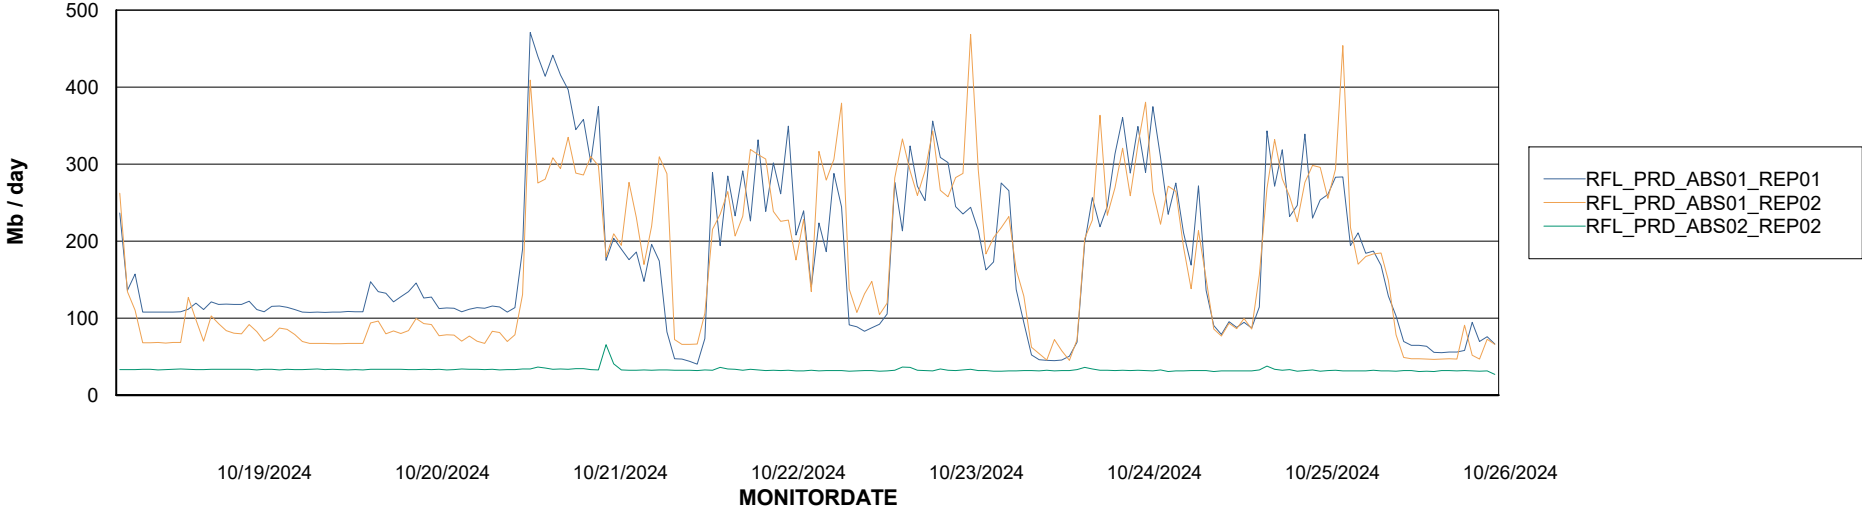

Avg memory used per ABS Server Service

Avg users per day per ABS server

Weekly SLA Customer Report

Customer RFL_Production
Database ID 36

ABSSolute Application ReportServer Services

Avg memory used per ReportServer Service