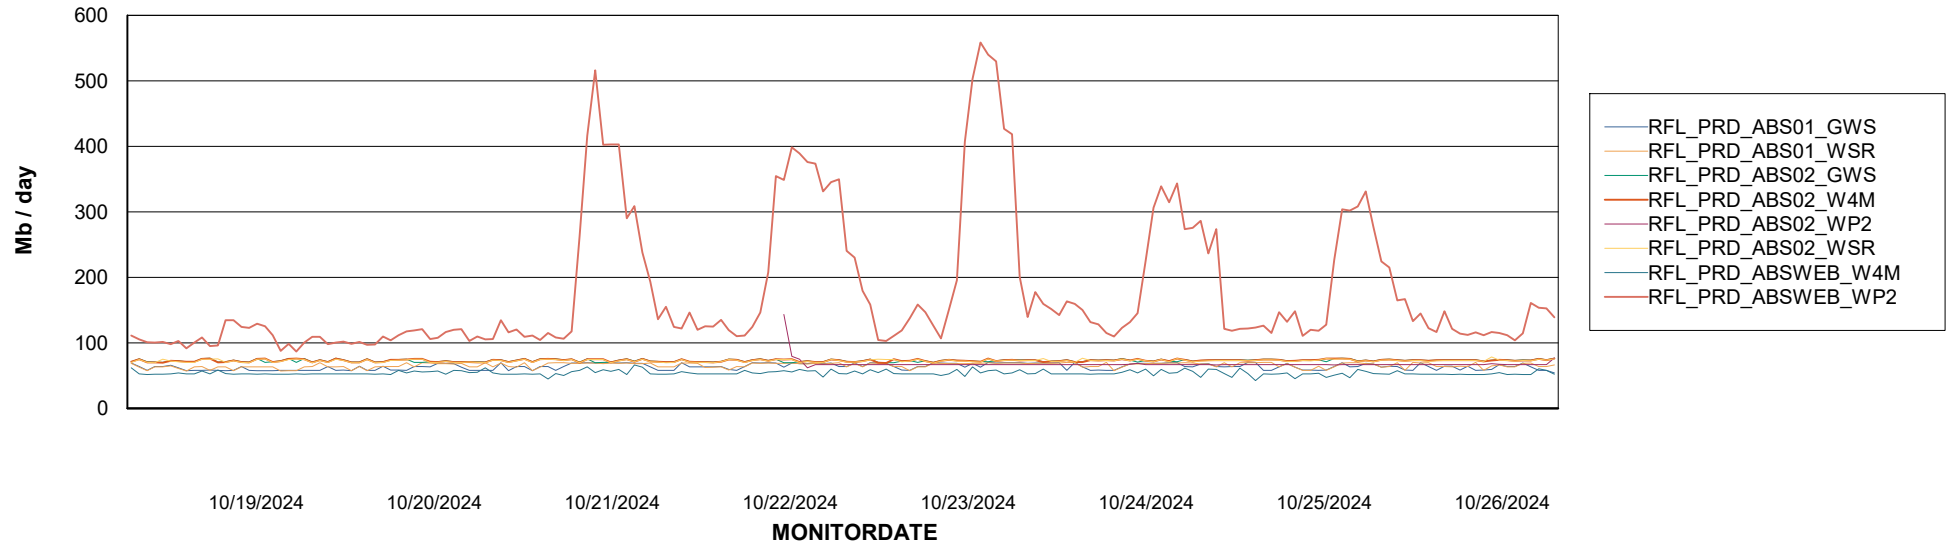

ABSSolute Web Component Services

Avg memory used per ABS Web component