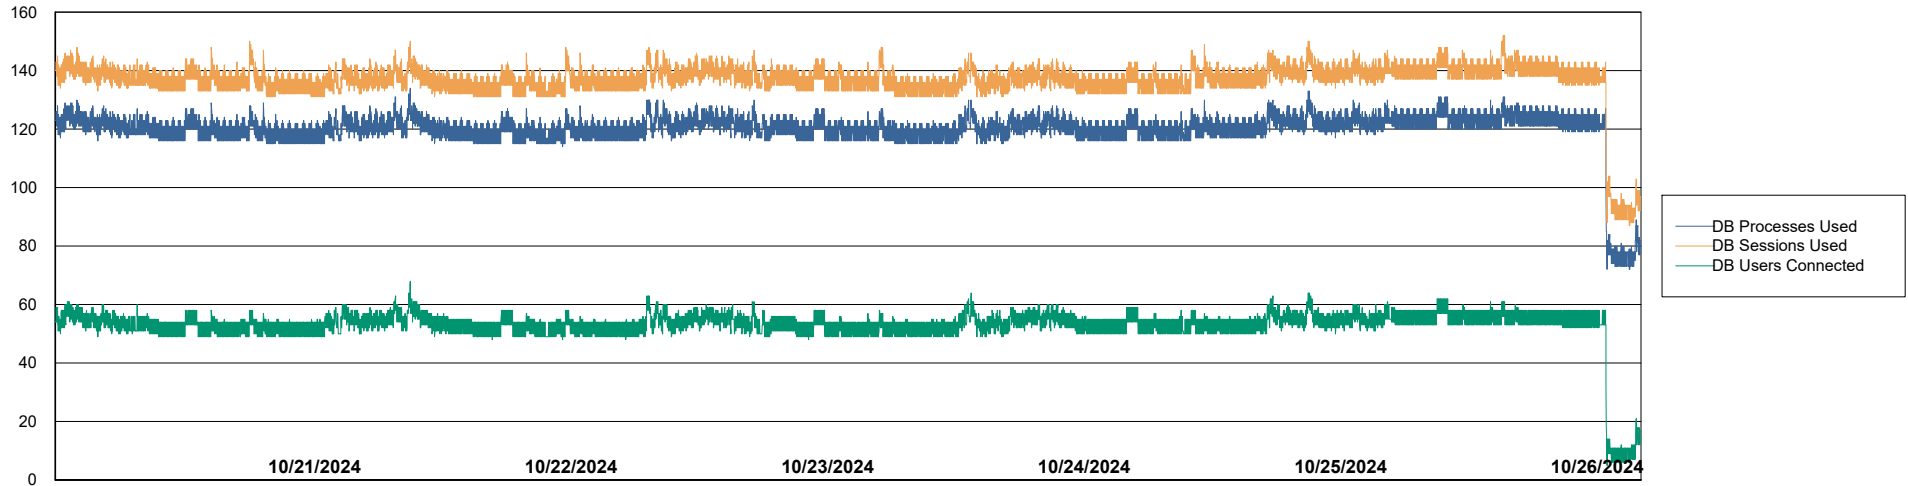

Database Performance PHS_PRD_GCAB992B_ABS1