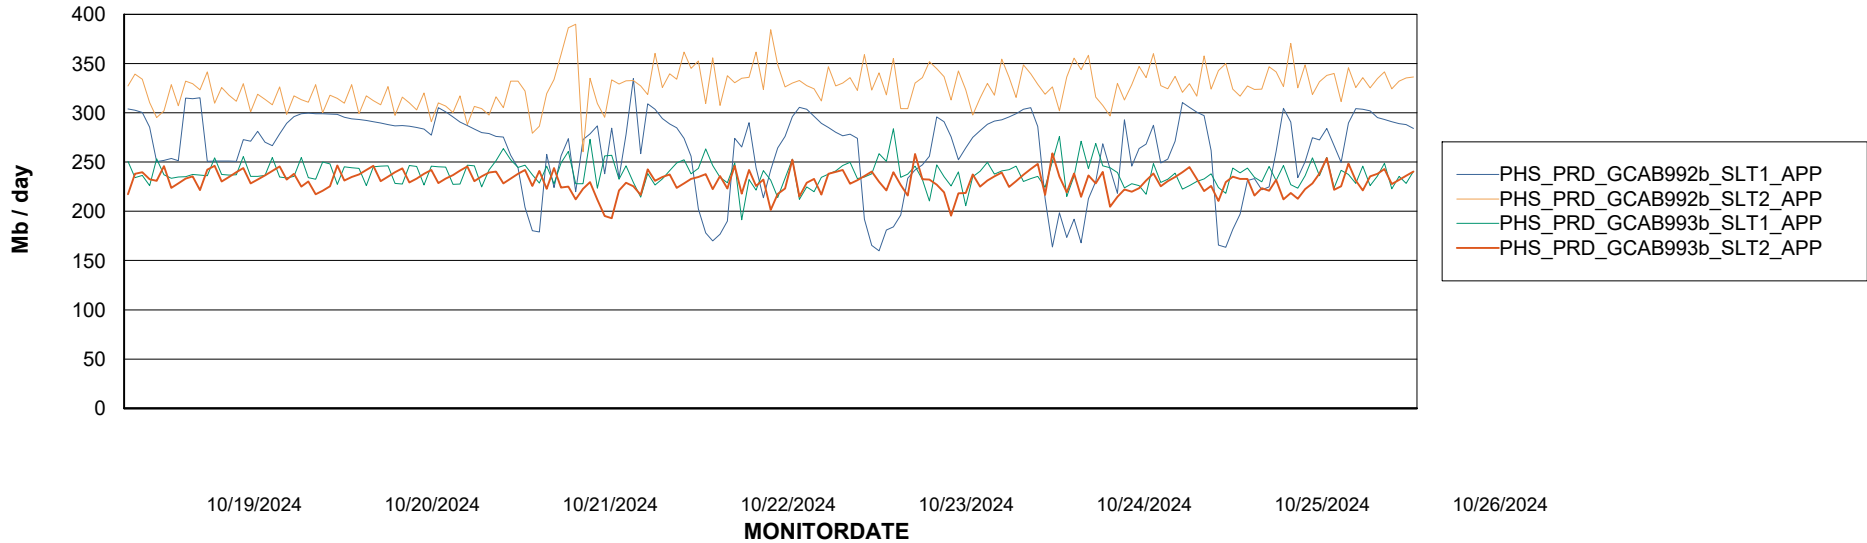

ABSSolute Application Server Services

Avg memory used per ABS Server Service