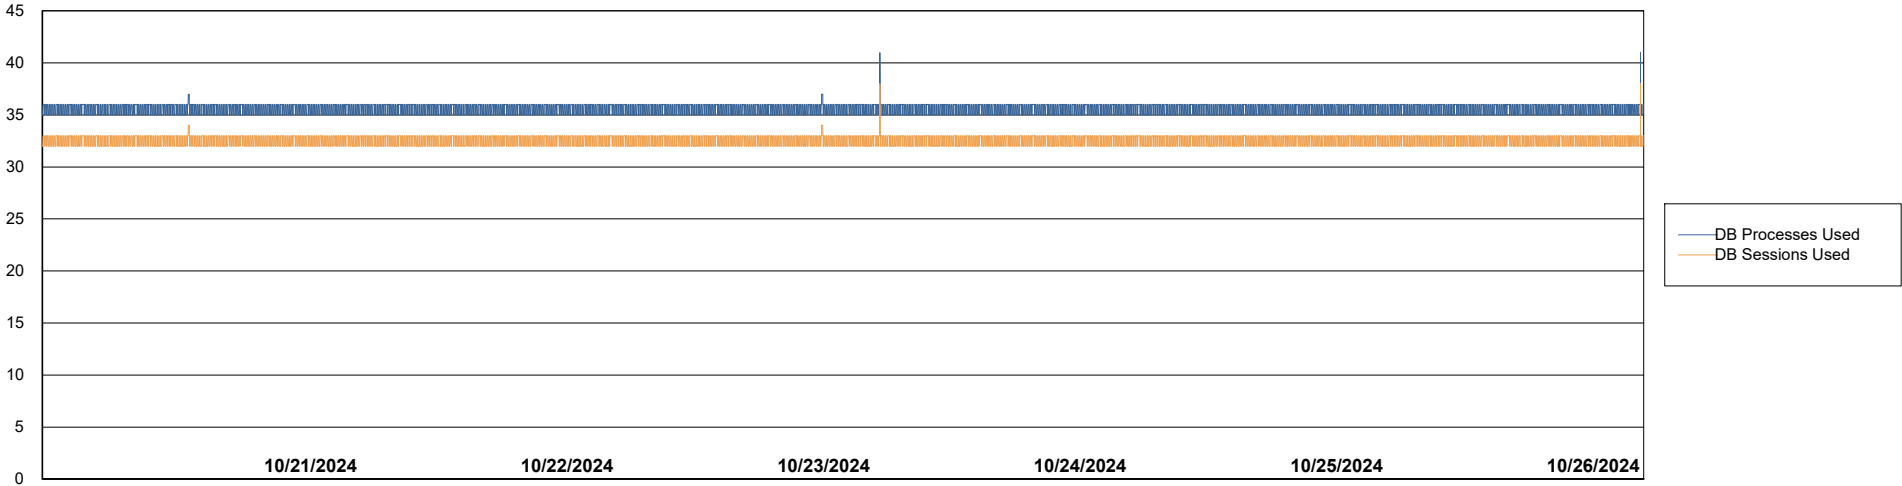

Weekly SLA Customer Report

Customer PHS_Production
Database ID 47

Database Performance PHS_PRD_GCAB992B_ABS1

Weekly SLA Customer Report

Customer PHS_Production
Database ID 47

Database Performance PHS_PRD_GCAB993B_HSBABS1

DB Processes Max 1,000

Weekly SLA Customer Report

Customer PHS_Production
 Database ID 47

DATABASE SIZE PHS_PRD_GCAB992B_ABS1

Database growth over last month

Database Tablespace PHS_PRD_GCAB992B_ABS1

Date	Tablespace Name	Filesize (Gb)	Usedsize (Gb)	Percentage free
10/26/2024	ABSDATA	144	117	19
	INDX	220	181	18
10/25/2024	ABSDATA	144	117	19
	INDX	220	181	18
10/24/2024	ABSDATA	144	117	19
	INDX	220	181	18
10/23/2024	ABSDATA	144	117	19
	INDX	220	181	18
10/22/2024	ABSDATA	144	117	19
	INDX	220	181	18
10/21/2024	ABSDATA	144	117	19
	INDX	220	181	18
10/20/2024	ABSDATA	144	117	19
	INDX	220	181	18