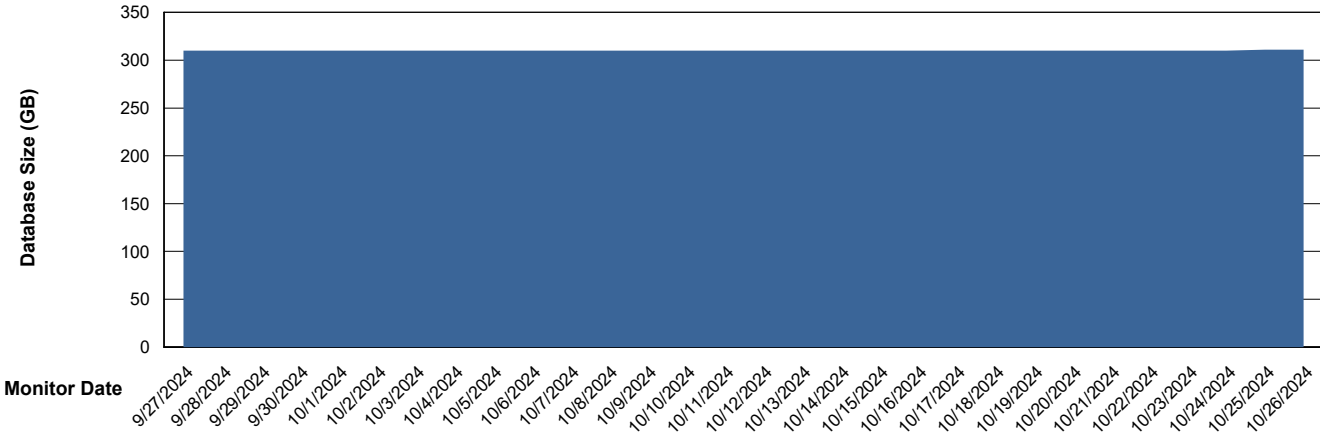

DB Processes Max 1,000

Weekly SLA Customer Report

Customer PHS_Production
 Database ID 47

DATABASE SIZE PHS_PRD_GCAB992B_ABS1

Database growth over last month

Database Tablespace PHS_PRD_GCAB992B_ABS1

Date	Tablespace Name	Filesize (Gb)	Usedsize (Gb)	Percentage free
10/26/2024	ABSDATA	144	117	19
	INDX	220	181	18
10/25/2024	ABSDATA	144	117	19
	INDX	220	181	18
10/24/2024	ABSDATA	144	117	19
	INDX	220	181	18
10/23/2024	ABSDATA	144	117	19
	INDX	220	181	18
10/22/2024	ABSDATA	144	117	19
	INDX	220	181	18
10/21/2024	ABSDATA	144	117	19
	INDX	220	181	18
10/20/2024	ABSDATA	144	117	19
	INDX	220	181	18

Weekly SLA Customer Report

Customer PHS_Production
Database ID 47

Standby Database Health PHS_Production

Recovery lag for last 7 days

Weekly SLA Customer Report

Customer PHS_Production
Database ID 47

ABSSolute Application Server Services