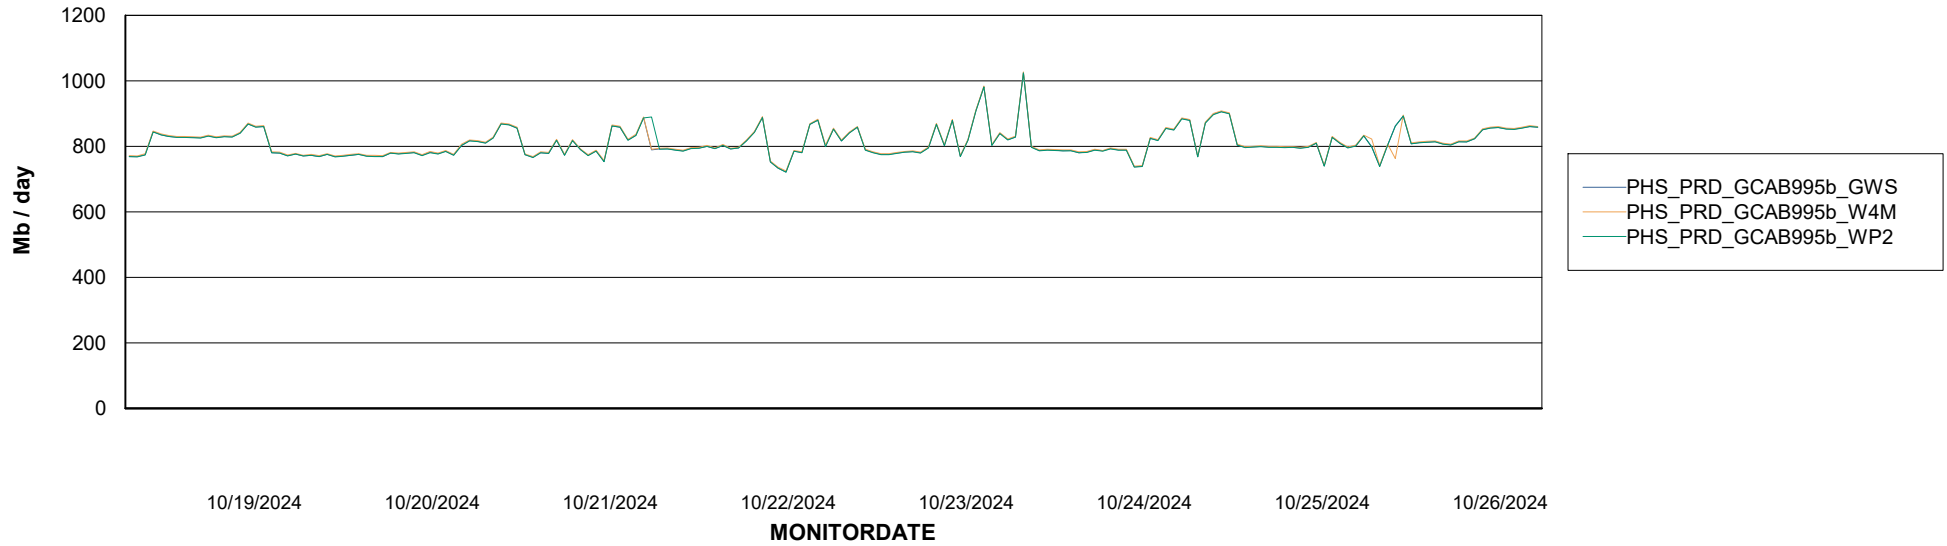

ABSSolute Web Component Services

Avg memory used per ABS Web component