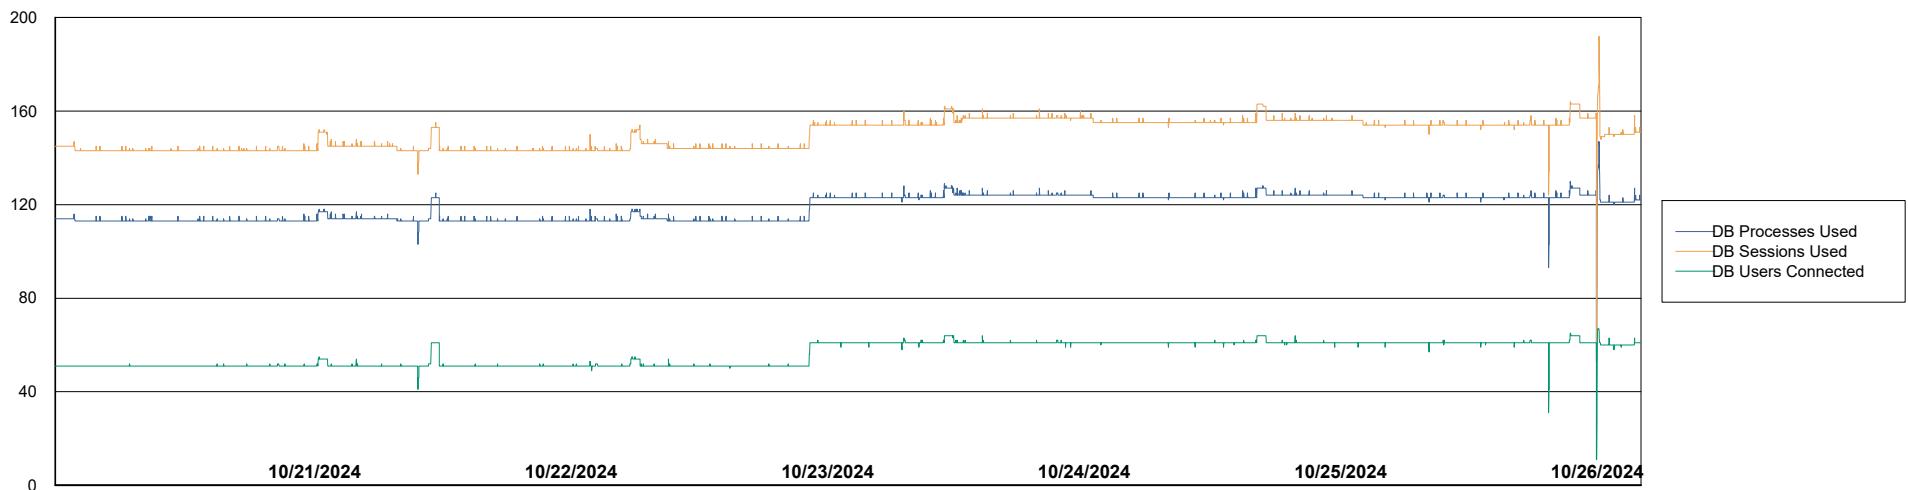

Database Performance PCO_PRD_PARIS-ABS1_ABS1